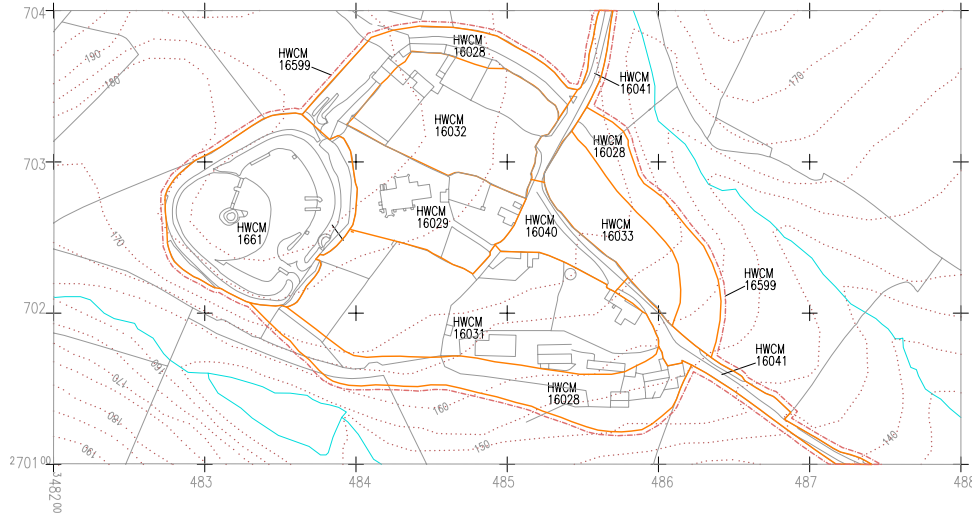

*The
Central Marches
Historic Towns Survey*

Richard's Castle
Hereford & Worcester

Medieval urban form
and components

1:5000

date: 1996 LT/CMH/SJW

KEY:

- Medieval Urban Component
- Medieval Urban Form