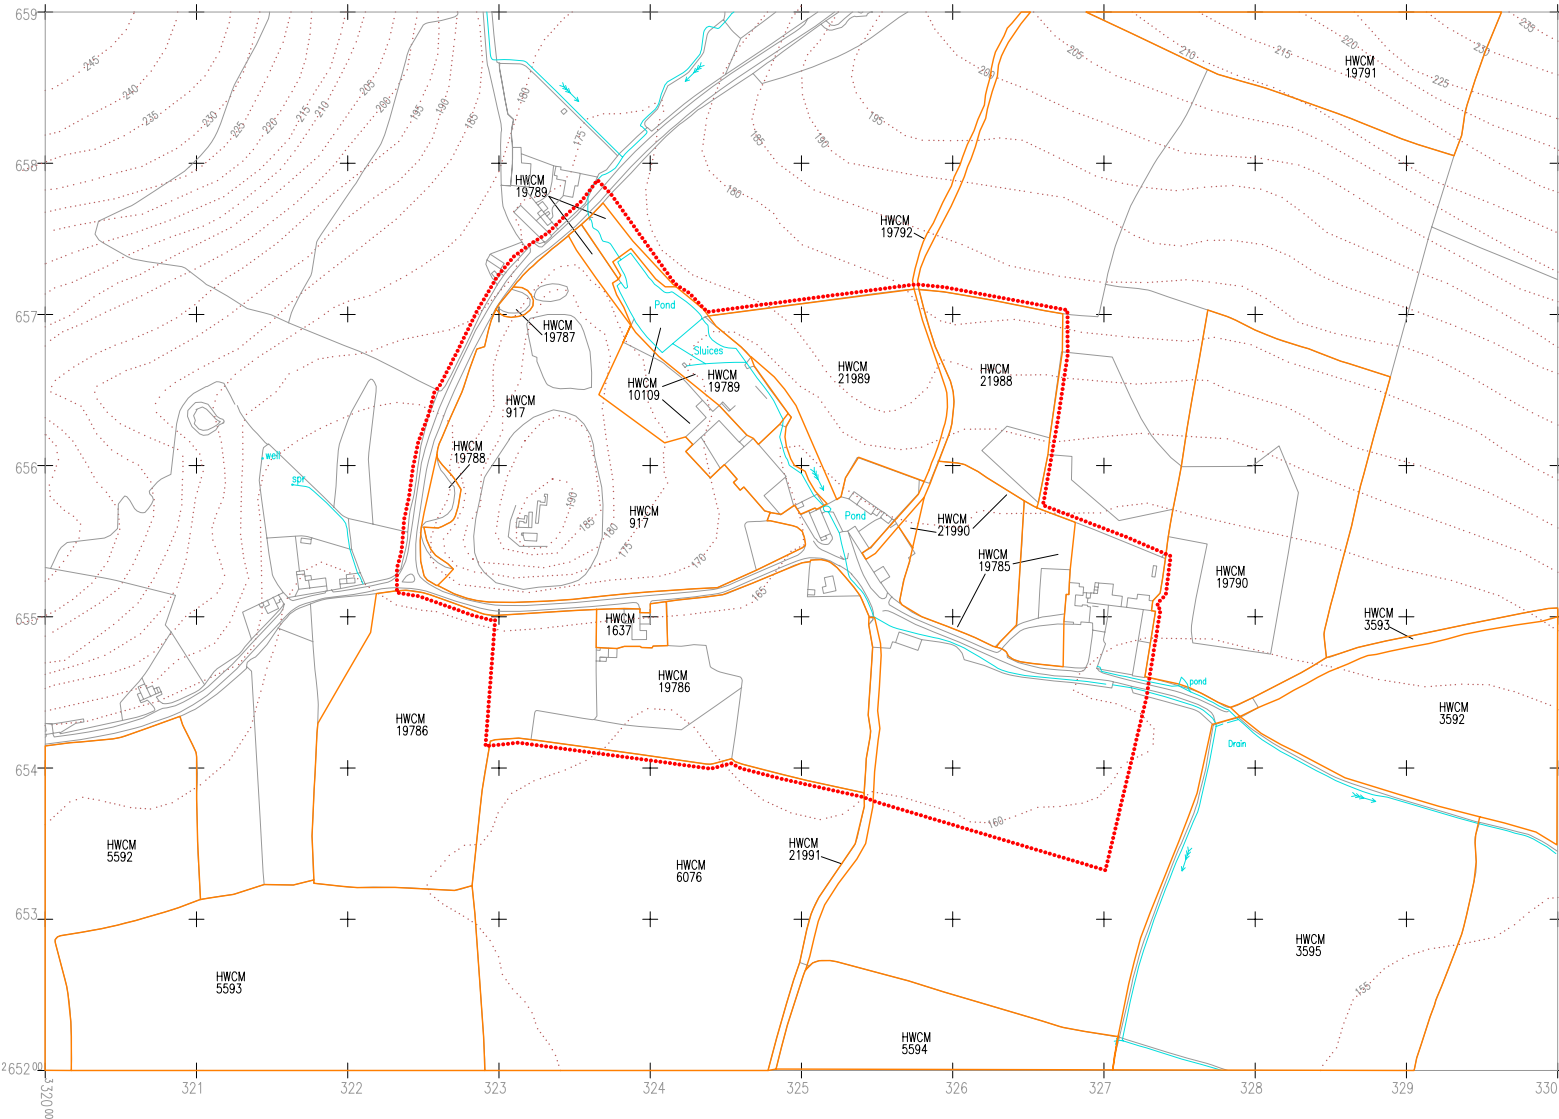

*The
Central Marches
Historic Towns Survey*

County Archaeological Service
Hereford & Worcester
County Council

Stapleton
Hereford & Worcester
Archaeological Remains
and urban area

1:5000

date: 1996 LT/CMH/SJW

KEY:

Archaeological Sites (area)

Archaeological Sites (point)

Urban Area