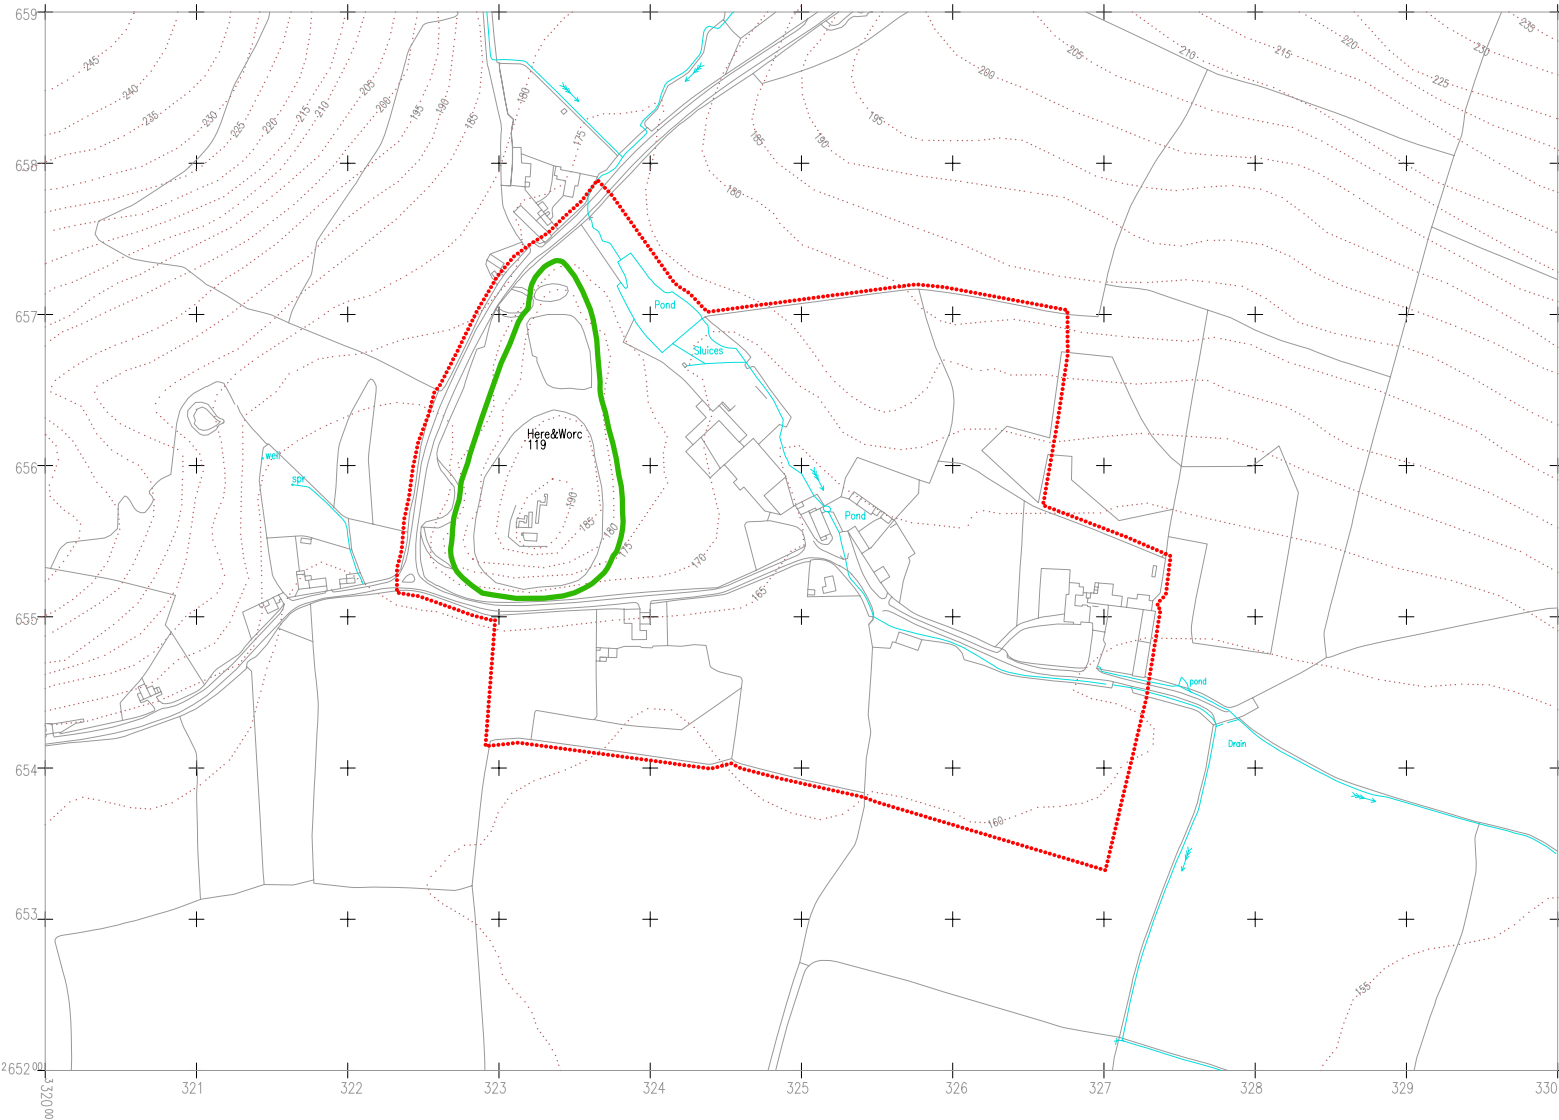

*The
Central Marches
Historic Towns Survey*

County Archaeological Service
Hereford & Worcester
County Council

Stapleton
Hereford & Worcester
Archaeological
Constraints

1:5000

Plotted: 1996

LT/CMH/SJM

KEY:

Scheduled Ancient
Monuments

Urban Area

Based upon the 1988 Ordnance Survey mapping
with the permission of the Controller of Her Majesty's
Stationery Office © Crown copyright.
Unauthorised reproduction infringes Crown copyright and
may lead to prosecution or civil proceedings
Hereford and Worcester County Council, LA07666X, 1993