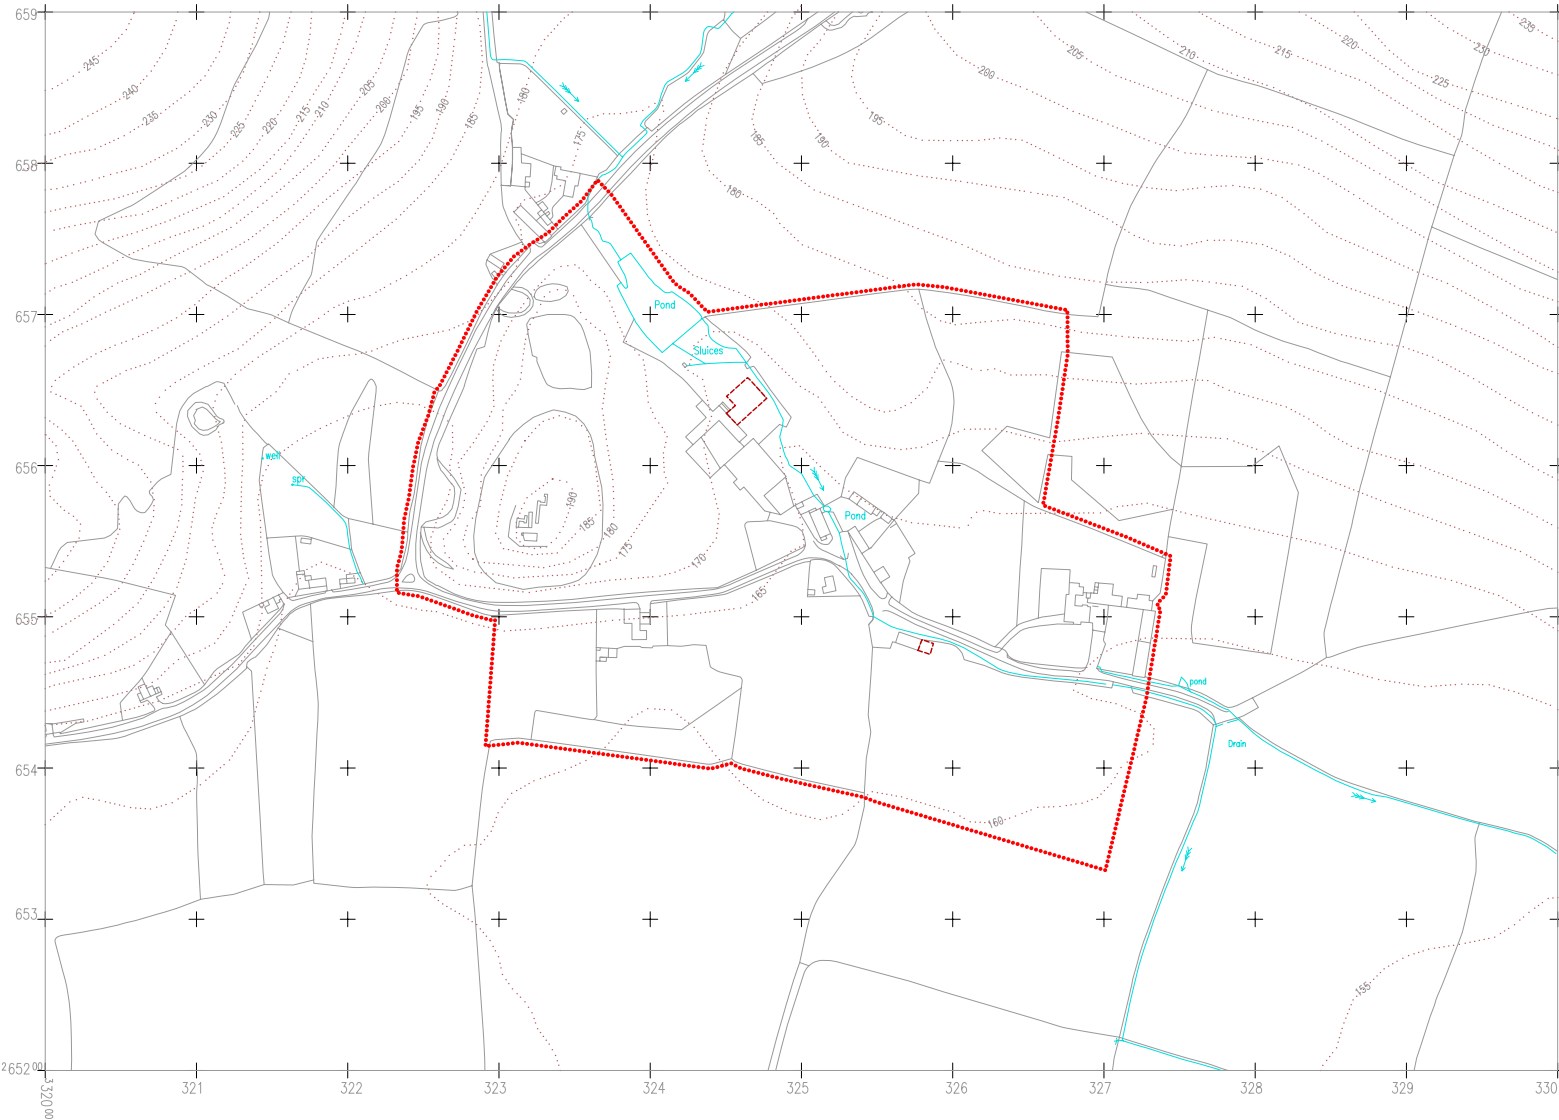

*The
Central Marches
Historic Towns Survey*

County Archaeological Service
Hereford & Worcester
County Council

Stapleton
Hereford & Worcester
Observed cellarage and
20th century development

1:5000

date: 1996 LT/CMH/SJW

KEY:

- 18th/19th century Cellarage
- 20th century Development
- Urban Area