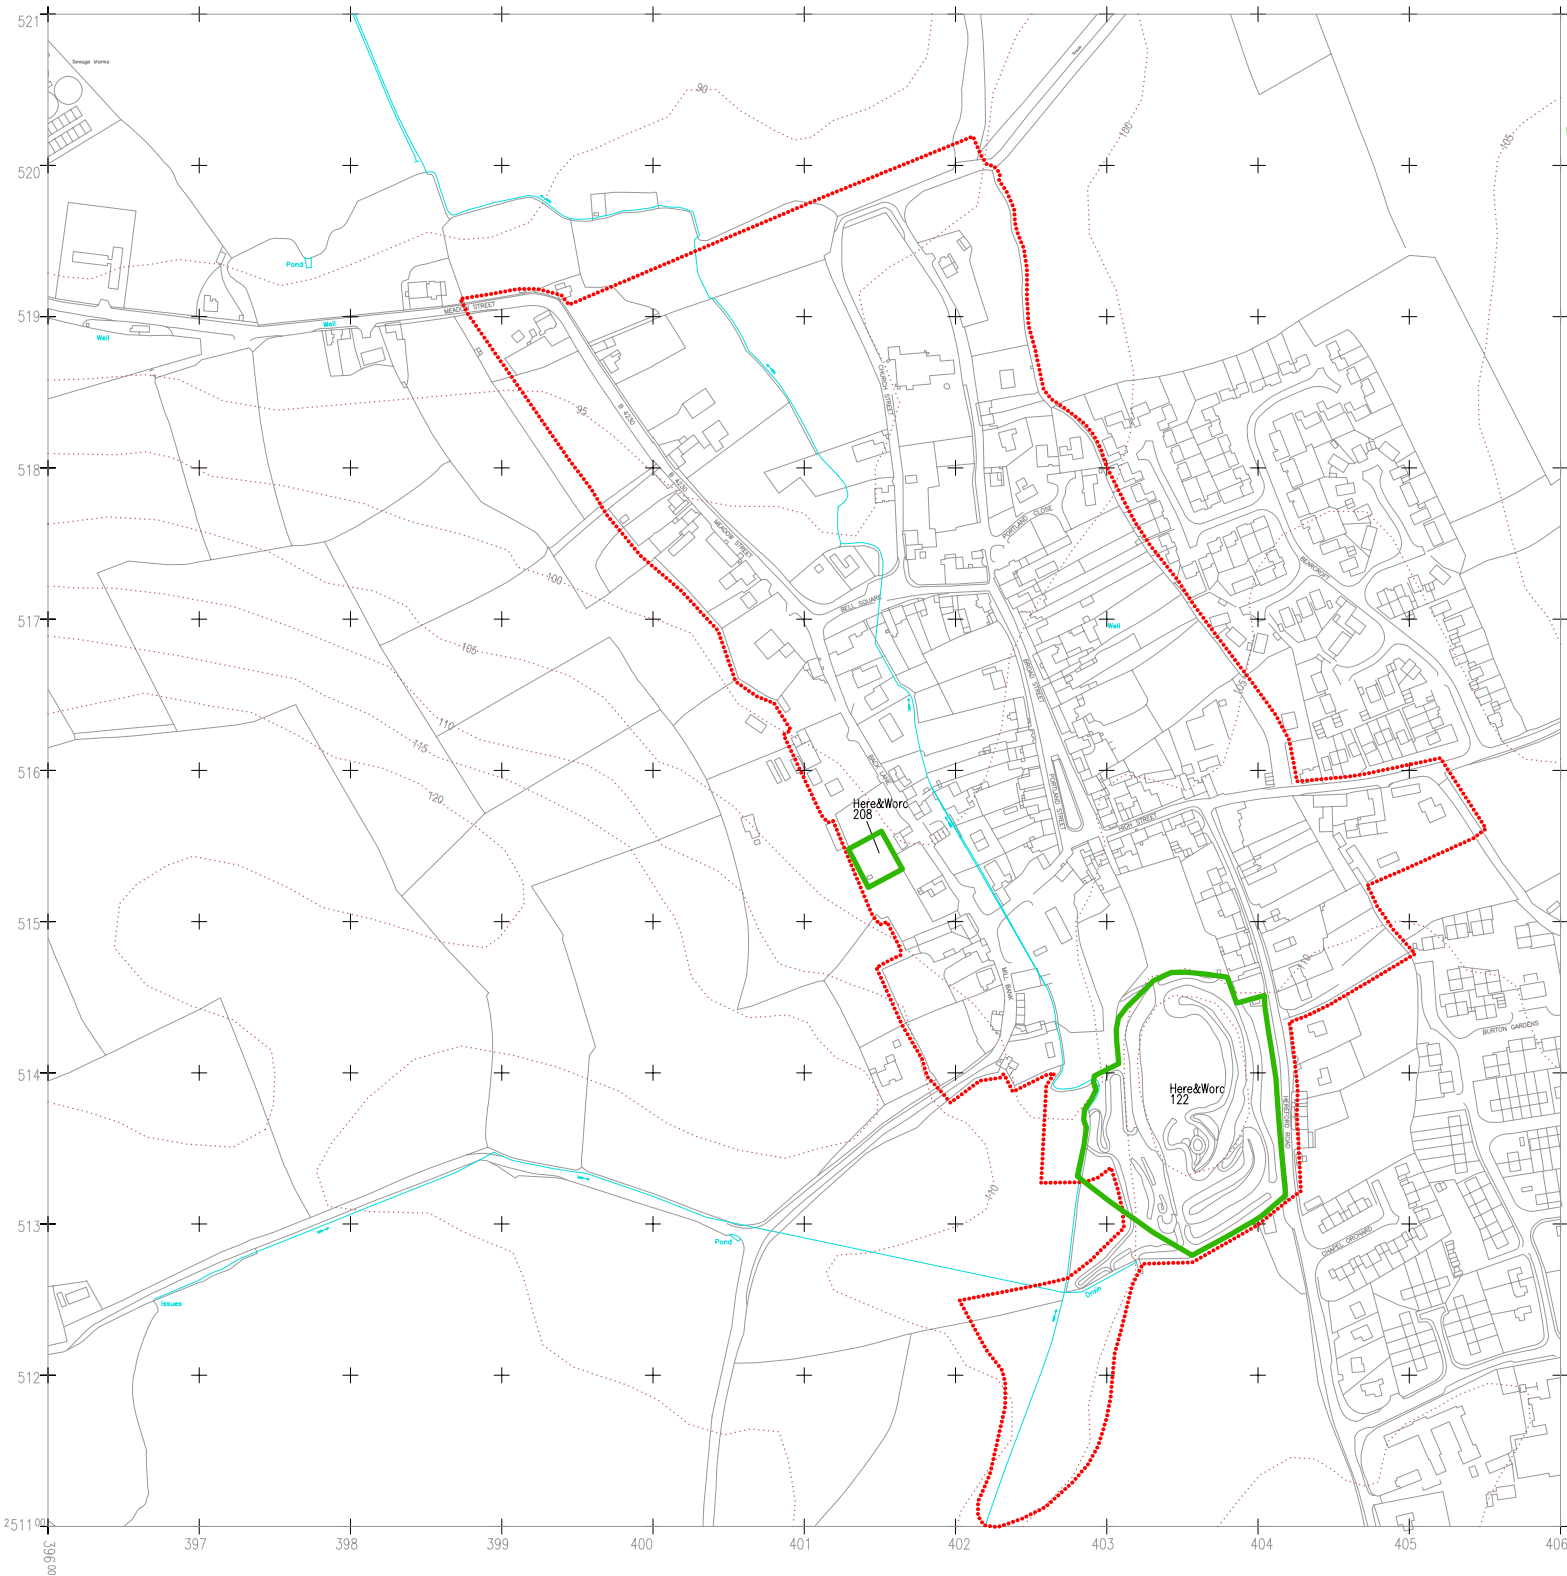

*The  
Central Marches  
Historic Towns Survey*

County Archaeological Service  
Hereford & Worcester  
County Council

**Weobley**  
Hereford & Worcester

Archaeological  
Constraints

1:5000

Plotted: 1996

LT/CMH/SJW

KEY:

Here&Worc  
\*\*\*\*  
Scheduled Ancient  
Monuments

Urban Area

Based upon the 1988 Ordnance Survey mapping  
with the permission of the Controller of Her Majesty's  
Stationery Office © Crown copyright.  
Unauthorised reproduction infringes Crown copyright and  
may lead to prosecution or civil proceedings  
Hereford and Worcester County Council, LA07666X, 1993