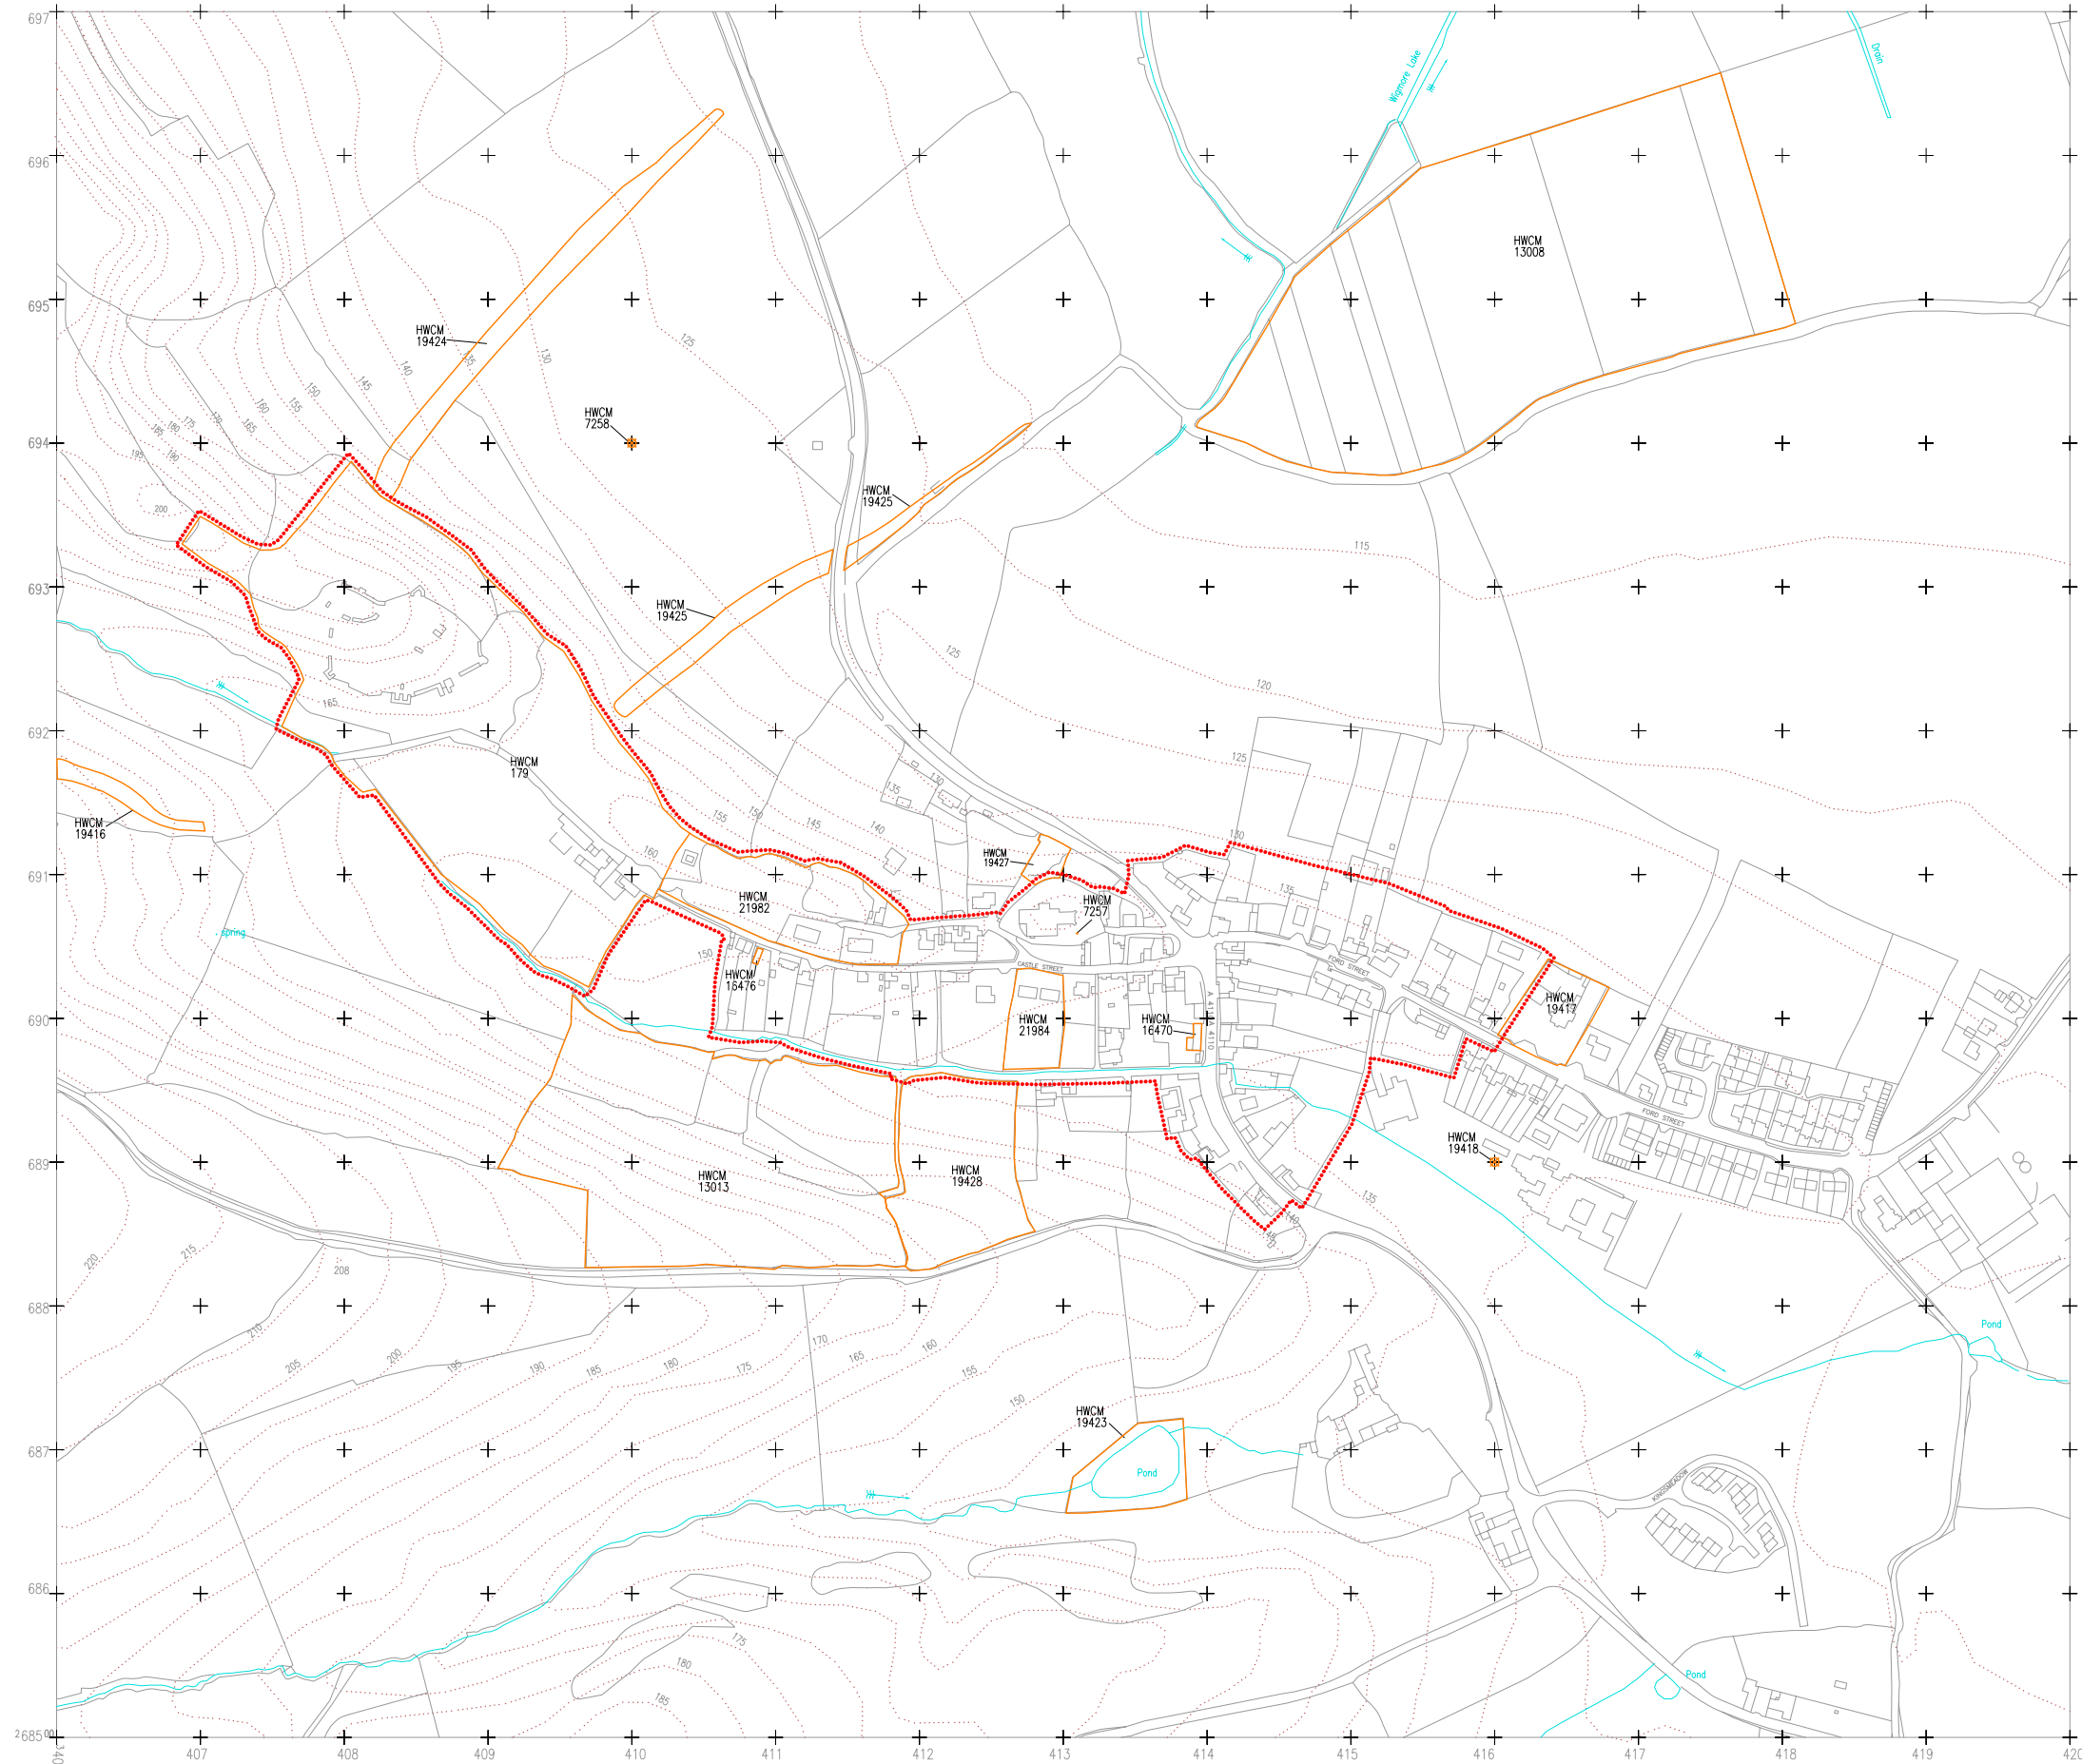

The
Central Marches
Historic Towns Survey

Wigmore
Hereford & Worcester

Archaeological Remains
and urban area

1:5000

date: 1996

LT/CMH/SJW

KEY:

Archaeological Sites (area)

Archaeological Sites (point)

Urban Area