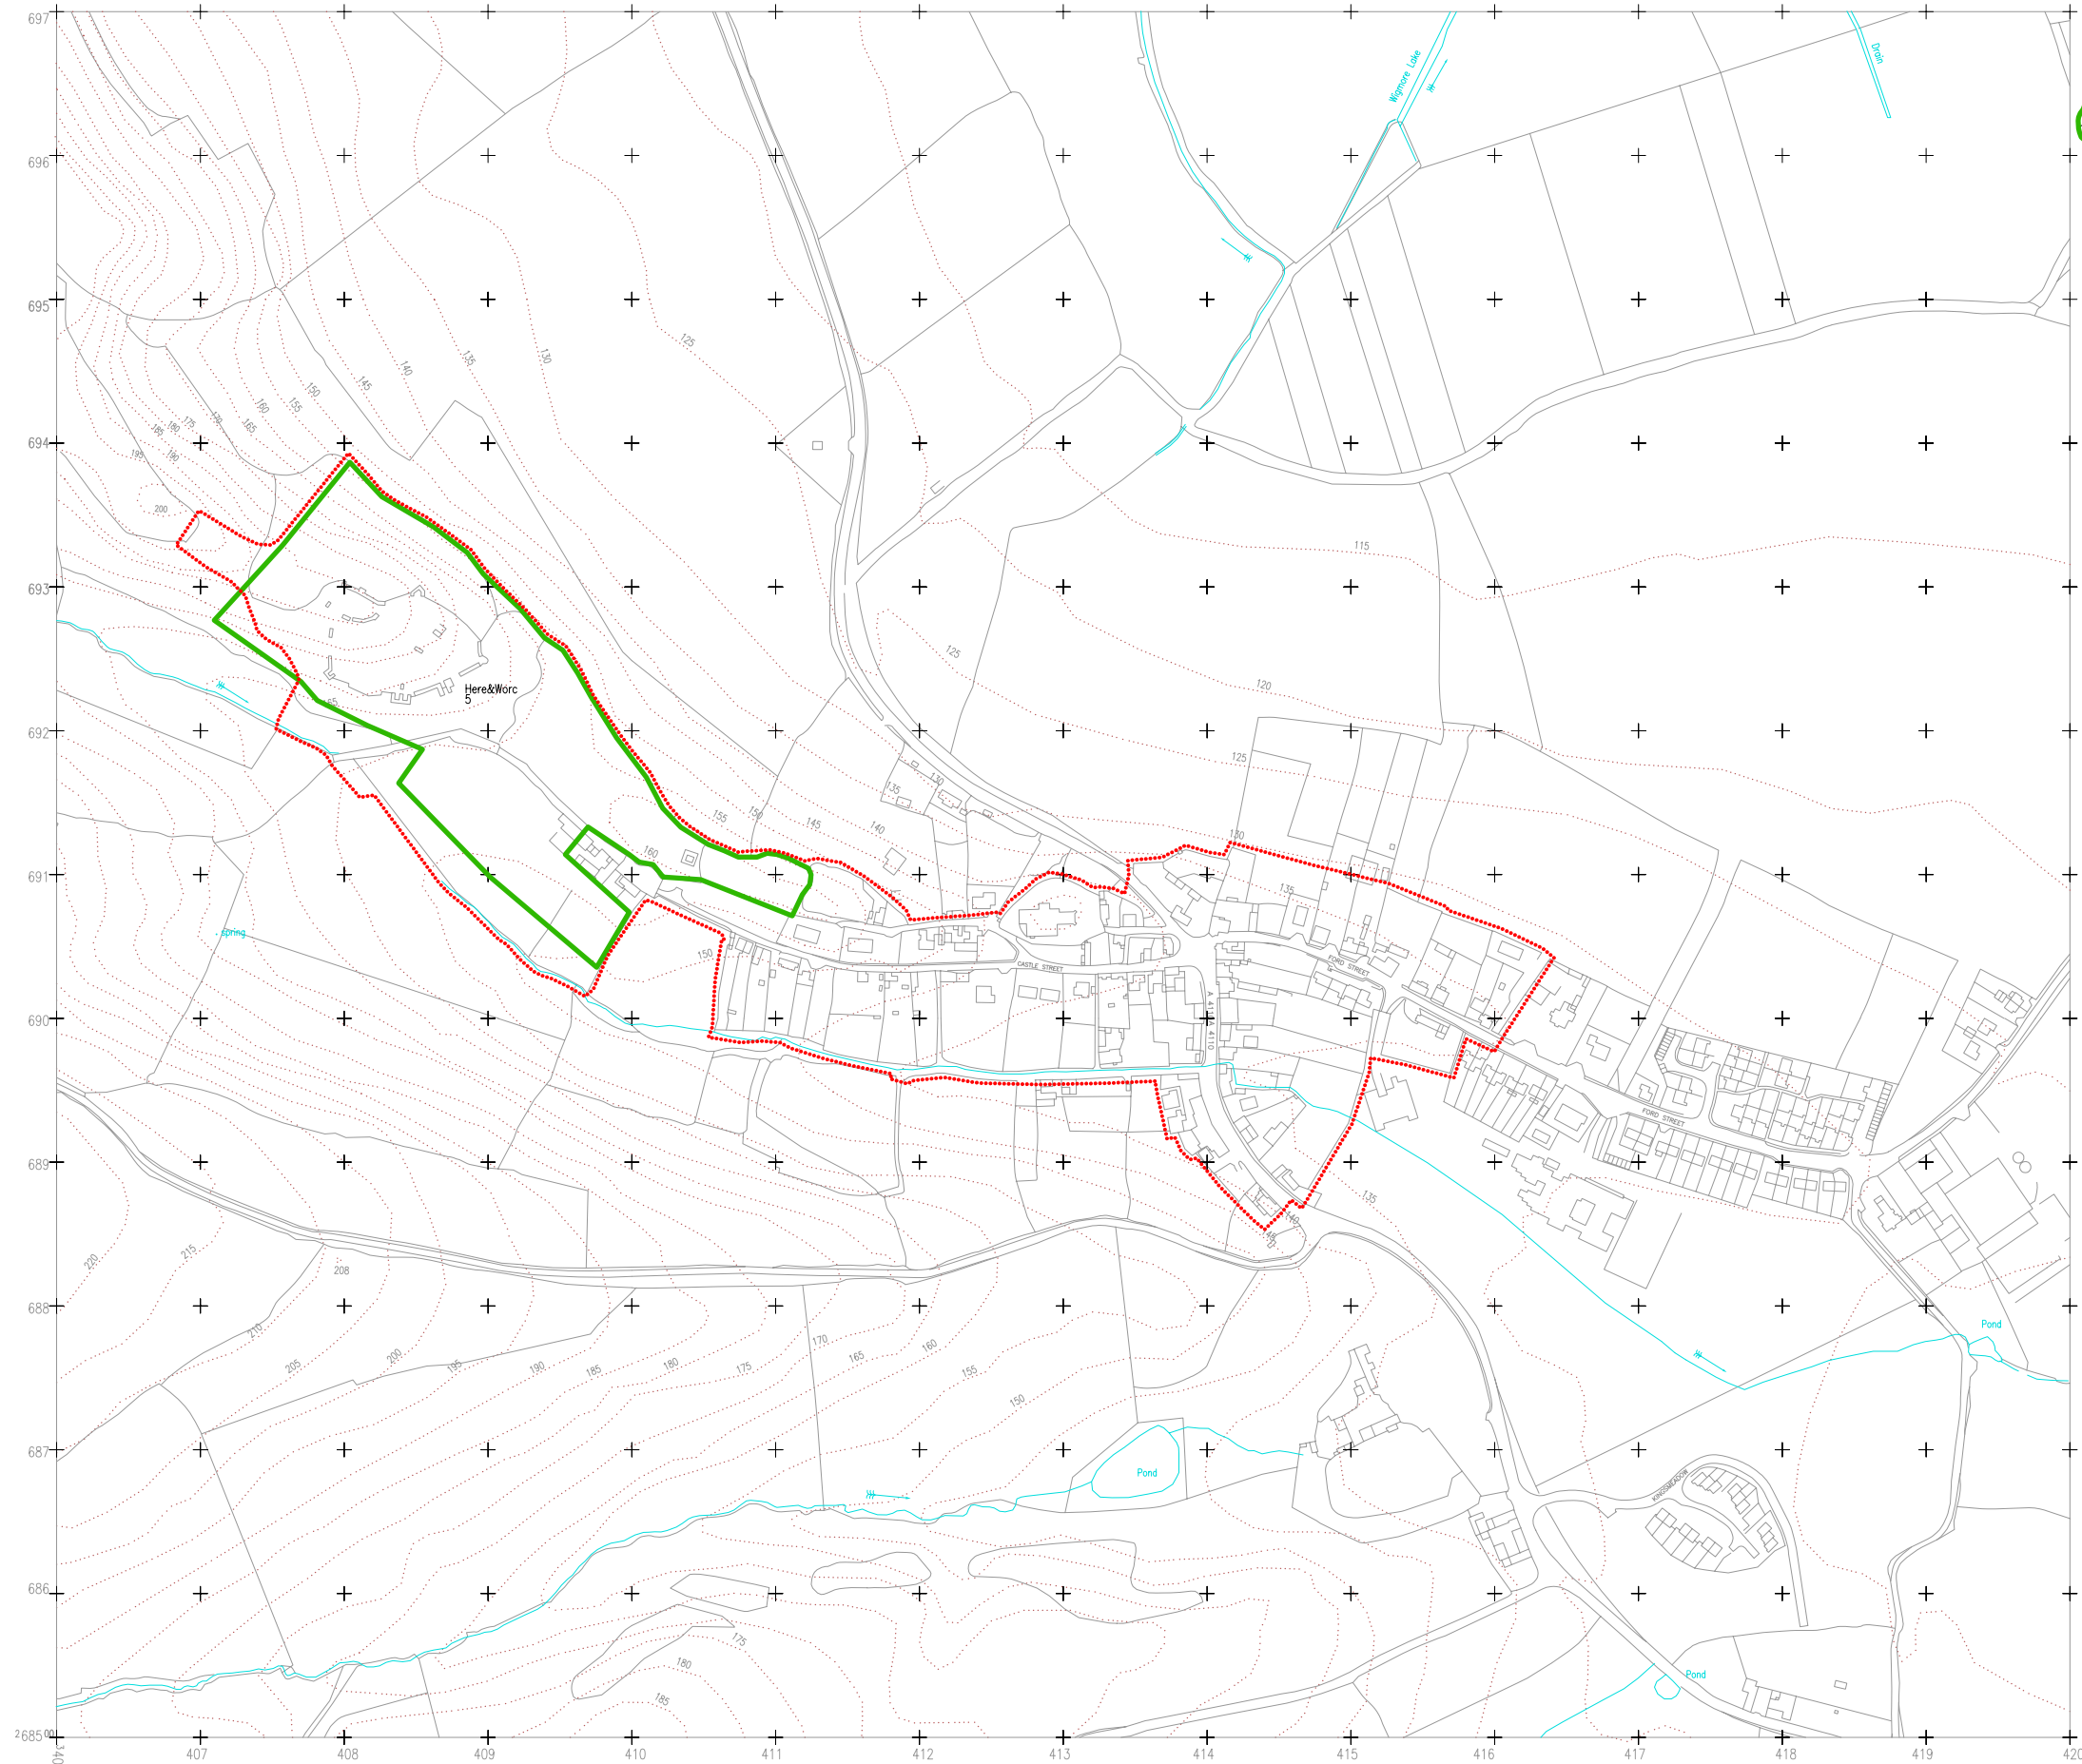

The
Central Marches
Historic Towns Survey

Wigmore
Hereford & Worcester

Archaeological
Constraints
1:5000
Plotted: 1996

LT/CMH/SJW

KEY:

Scheduled Ancient
Monuments

Urban Area