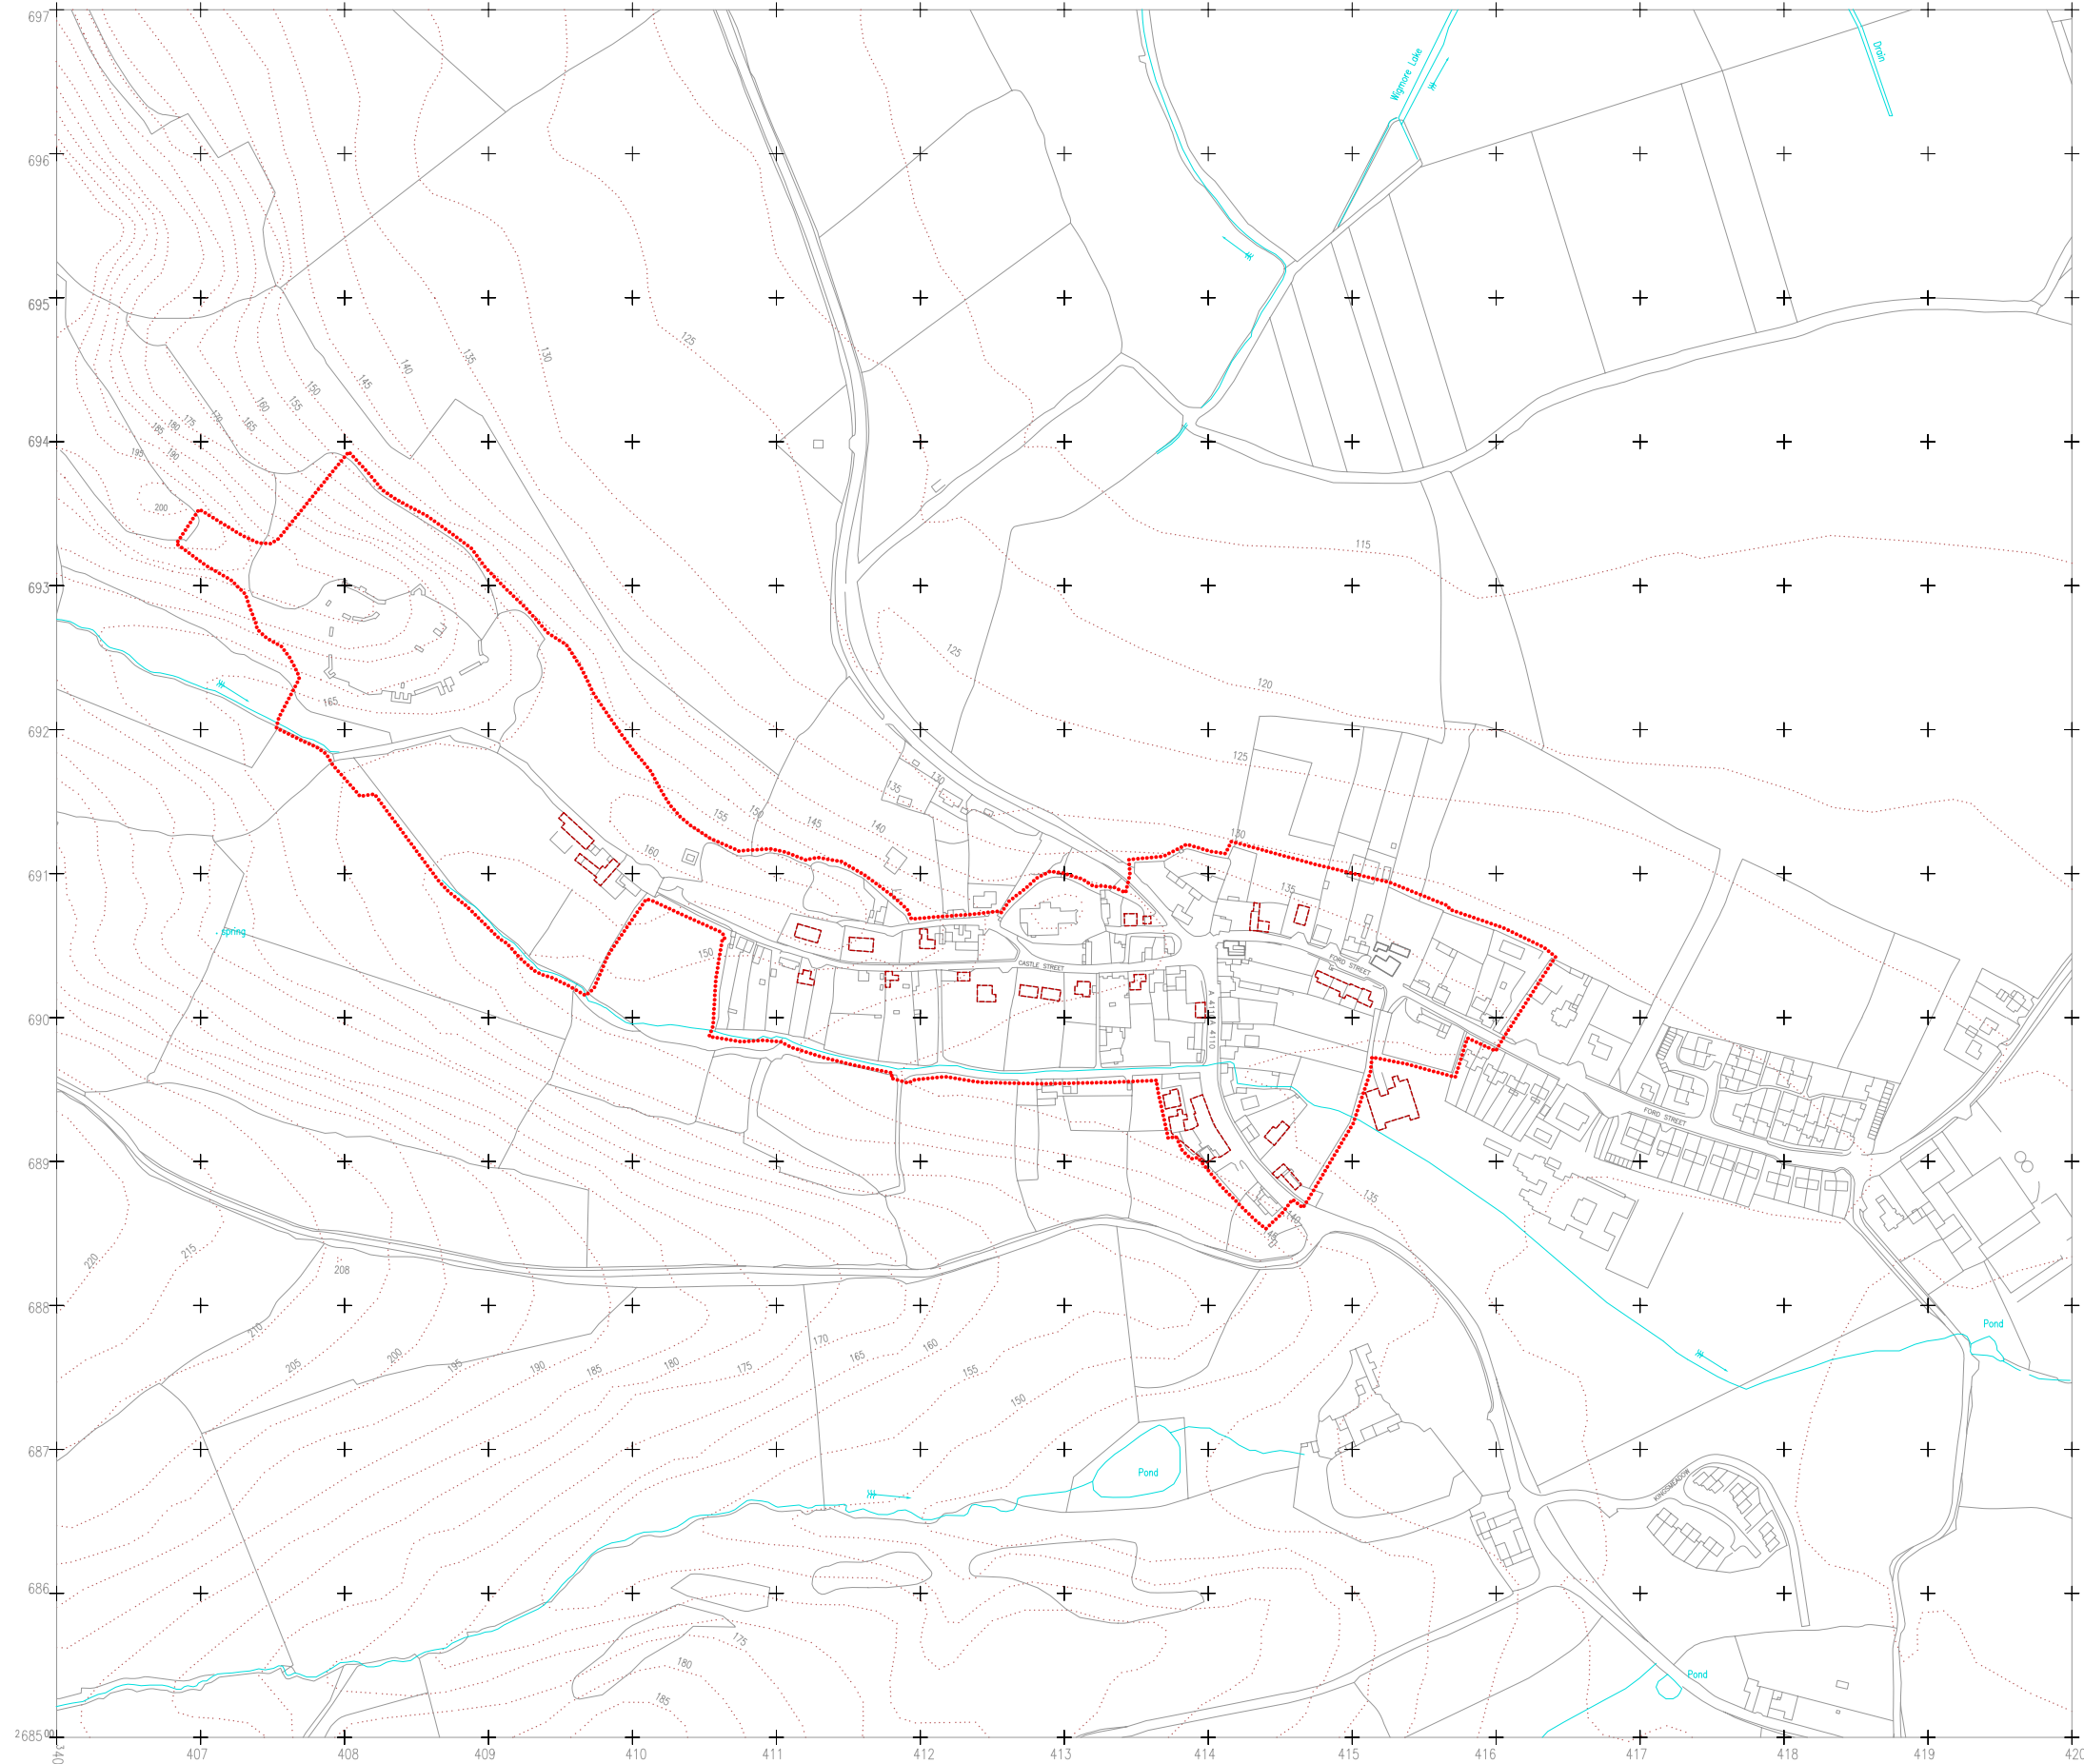

The
Central Marches
Historic Towns Survey

Wigmore
Hereford & Worcester

Observed cellarage and
20th century development

1:5000

date: 1996

LT/CMH/SJW

KEY:

- 18th/19th century Cellarage
- 20th century Development
- Urban Area