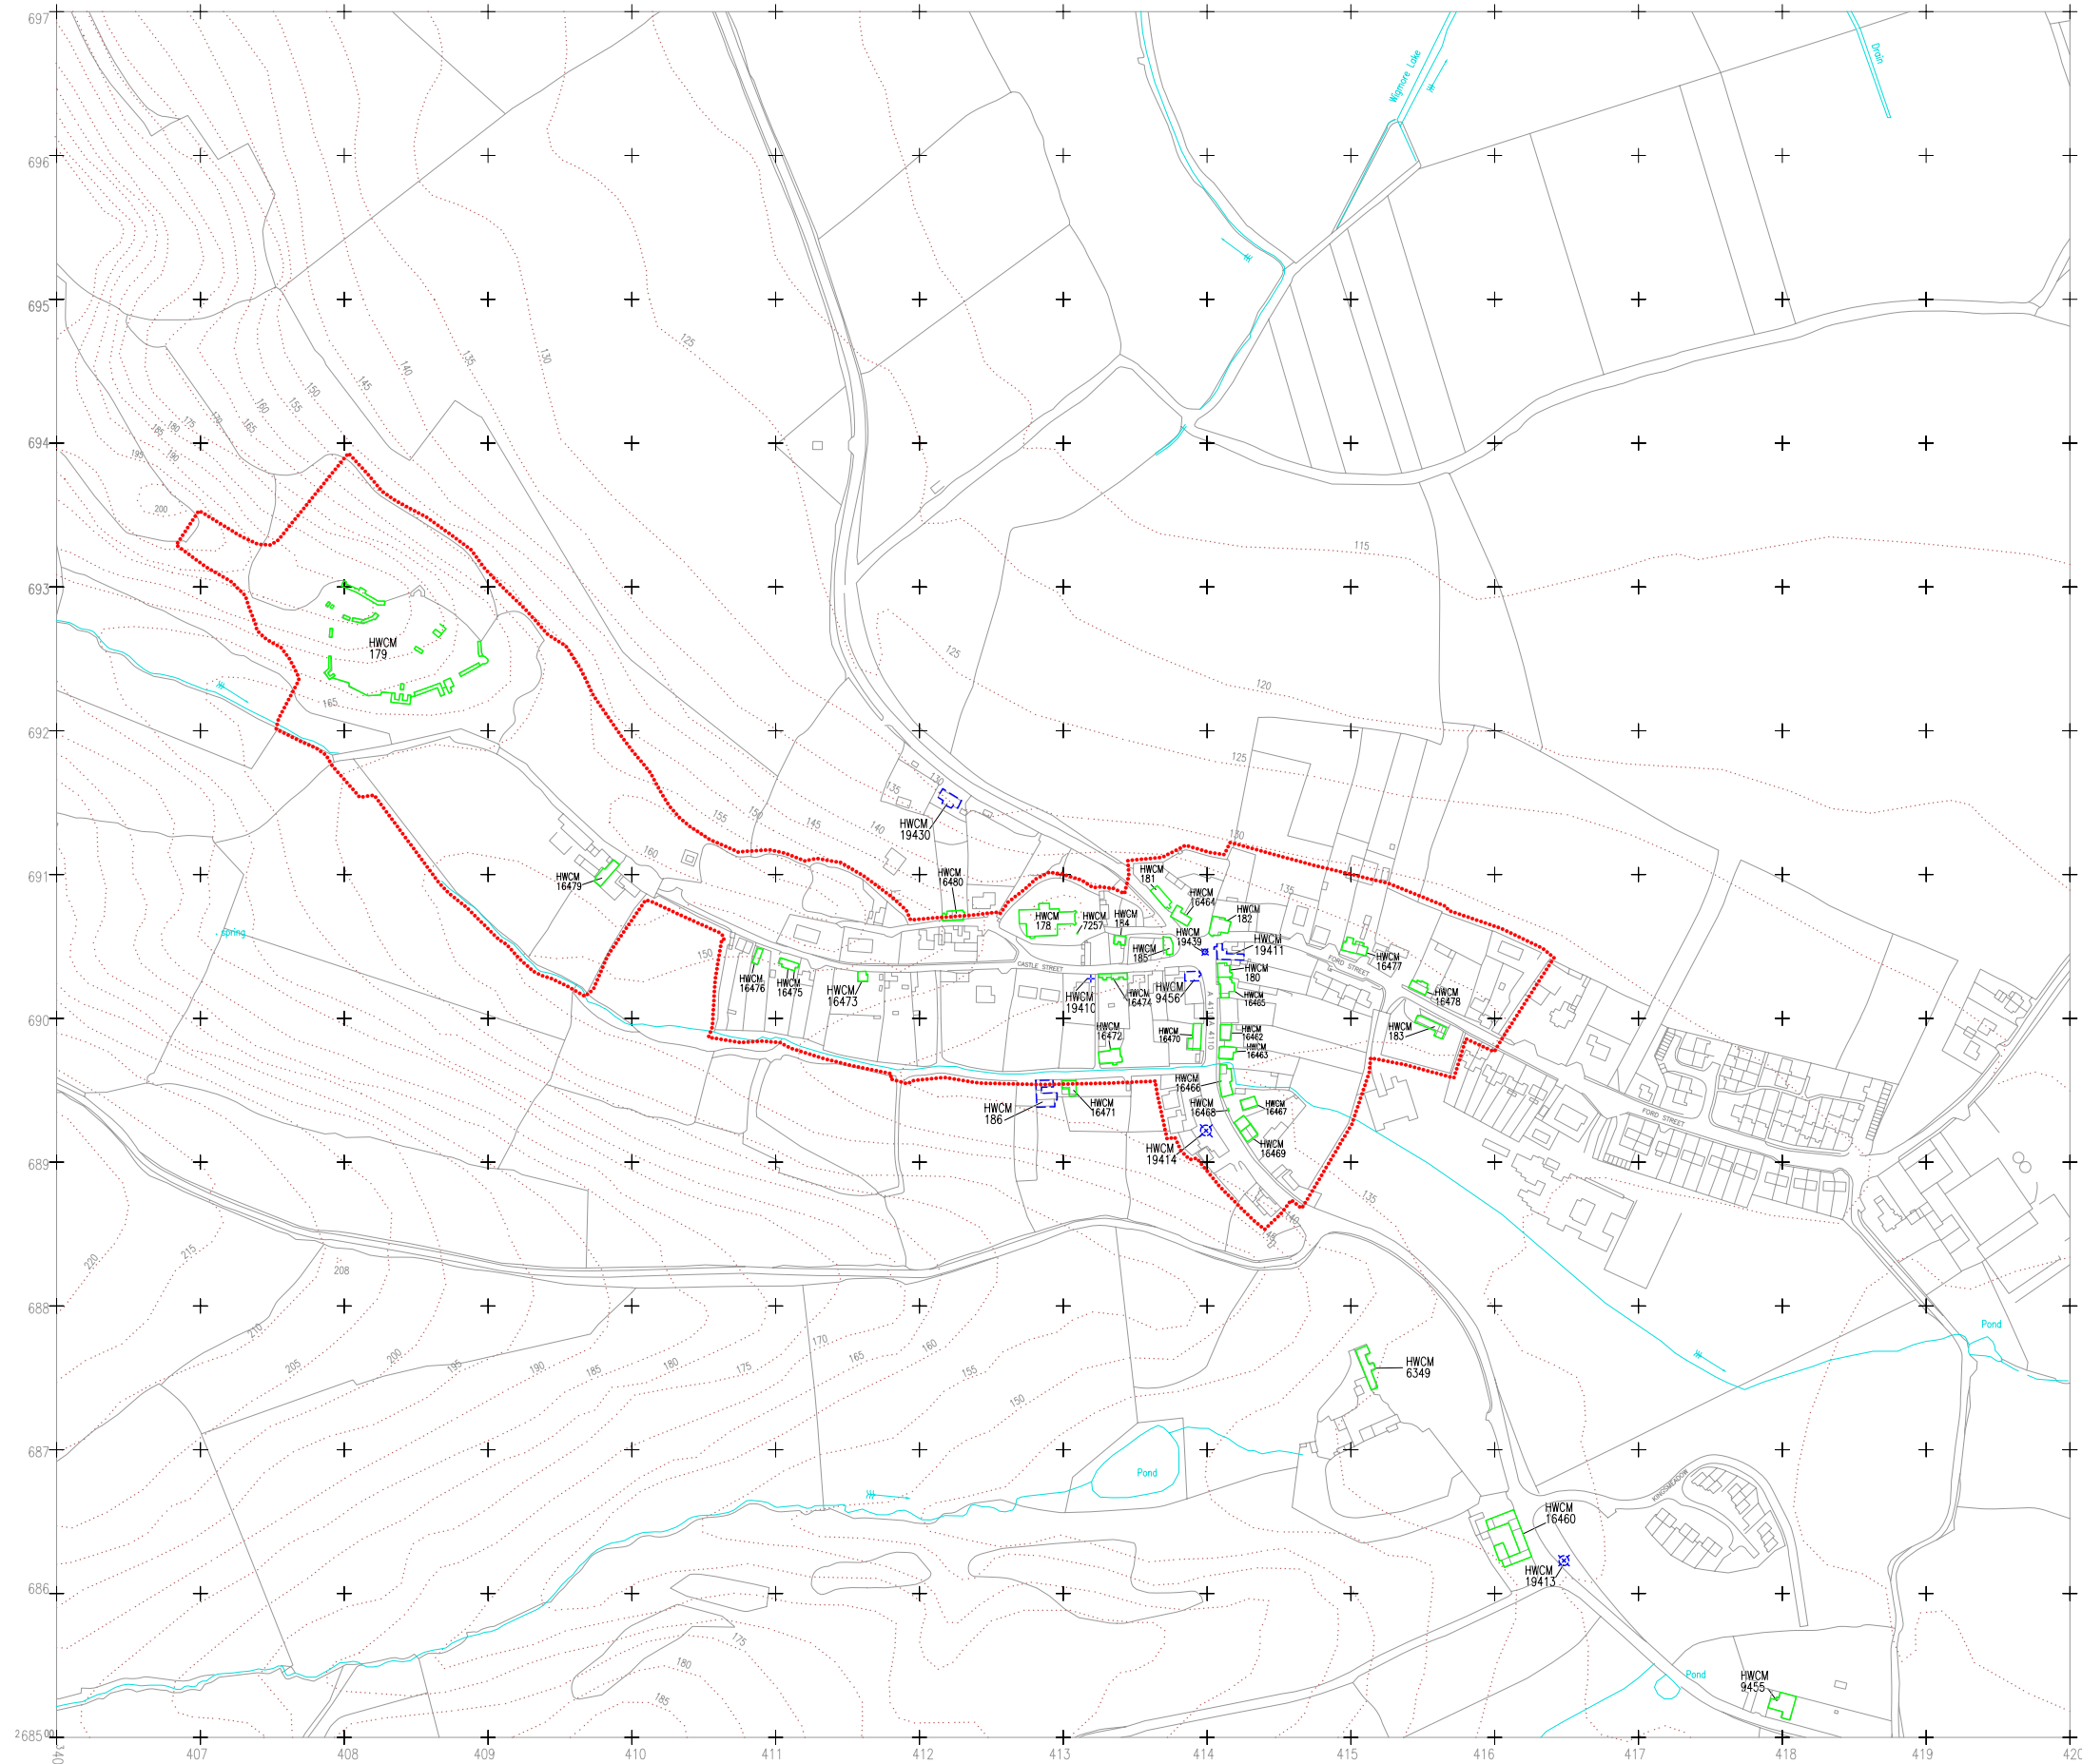

*The
Central Marches
Historic Towns Survey*

Wigmore
Hereford & Worcester
Historic buildings
(listed & other recorded buildings)
and urban area
1:5000
date: 1996 LT/CMH/SJW

KEY:

- ▭ HWCM **** Listed Buildings
- ▭ HWCM **** Historic Buildings
- ▭ HWCM **** Demolished Buildings
- ▭ Urban Area