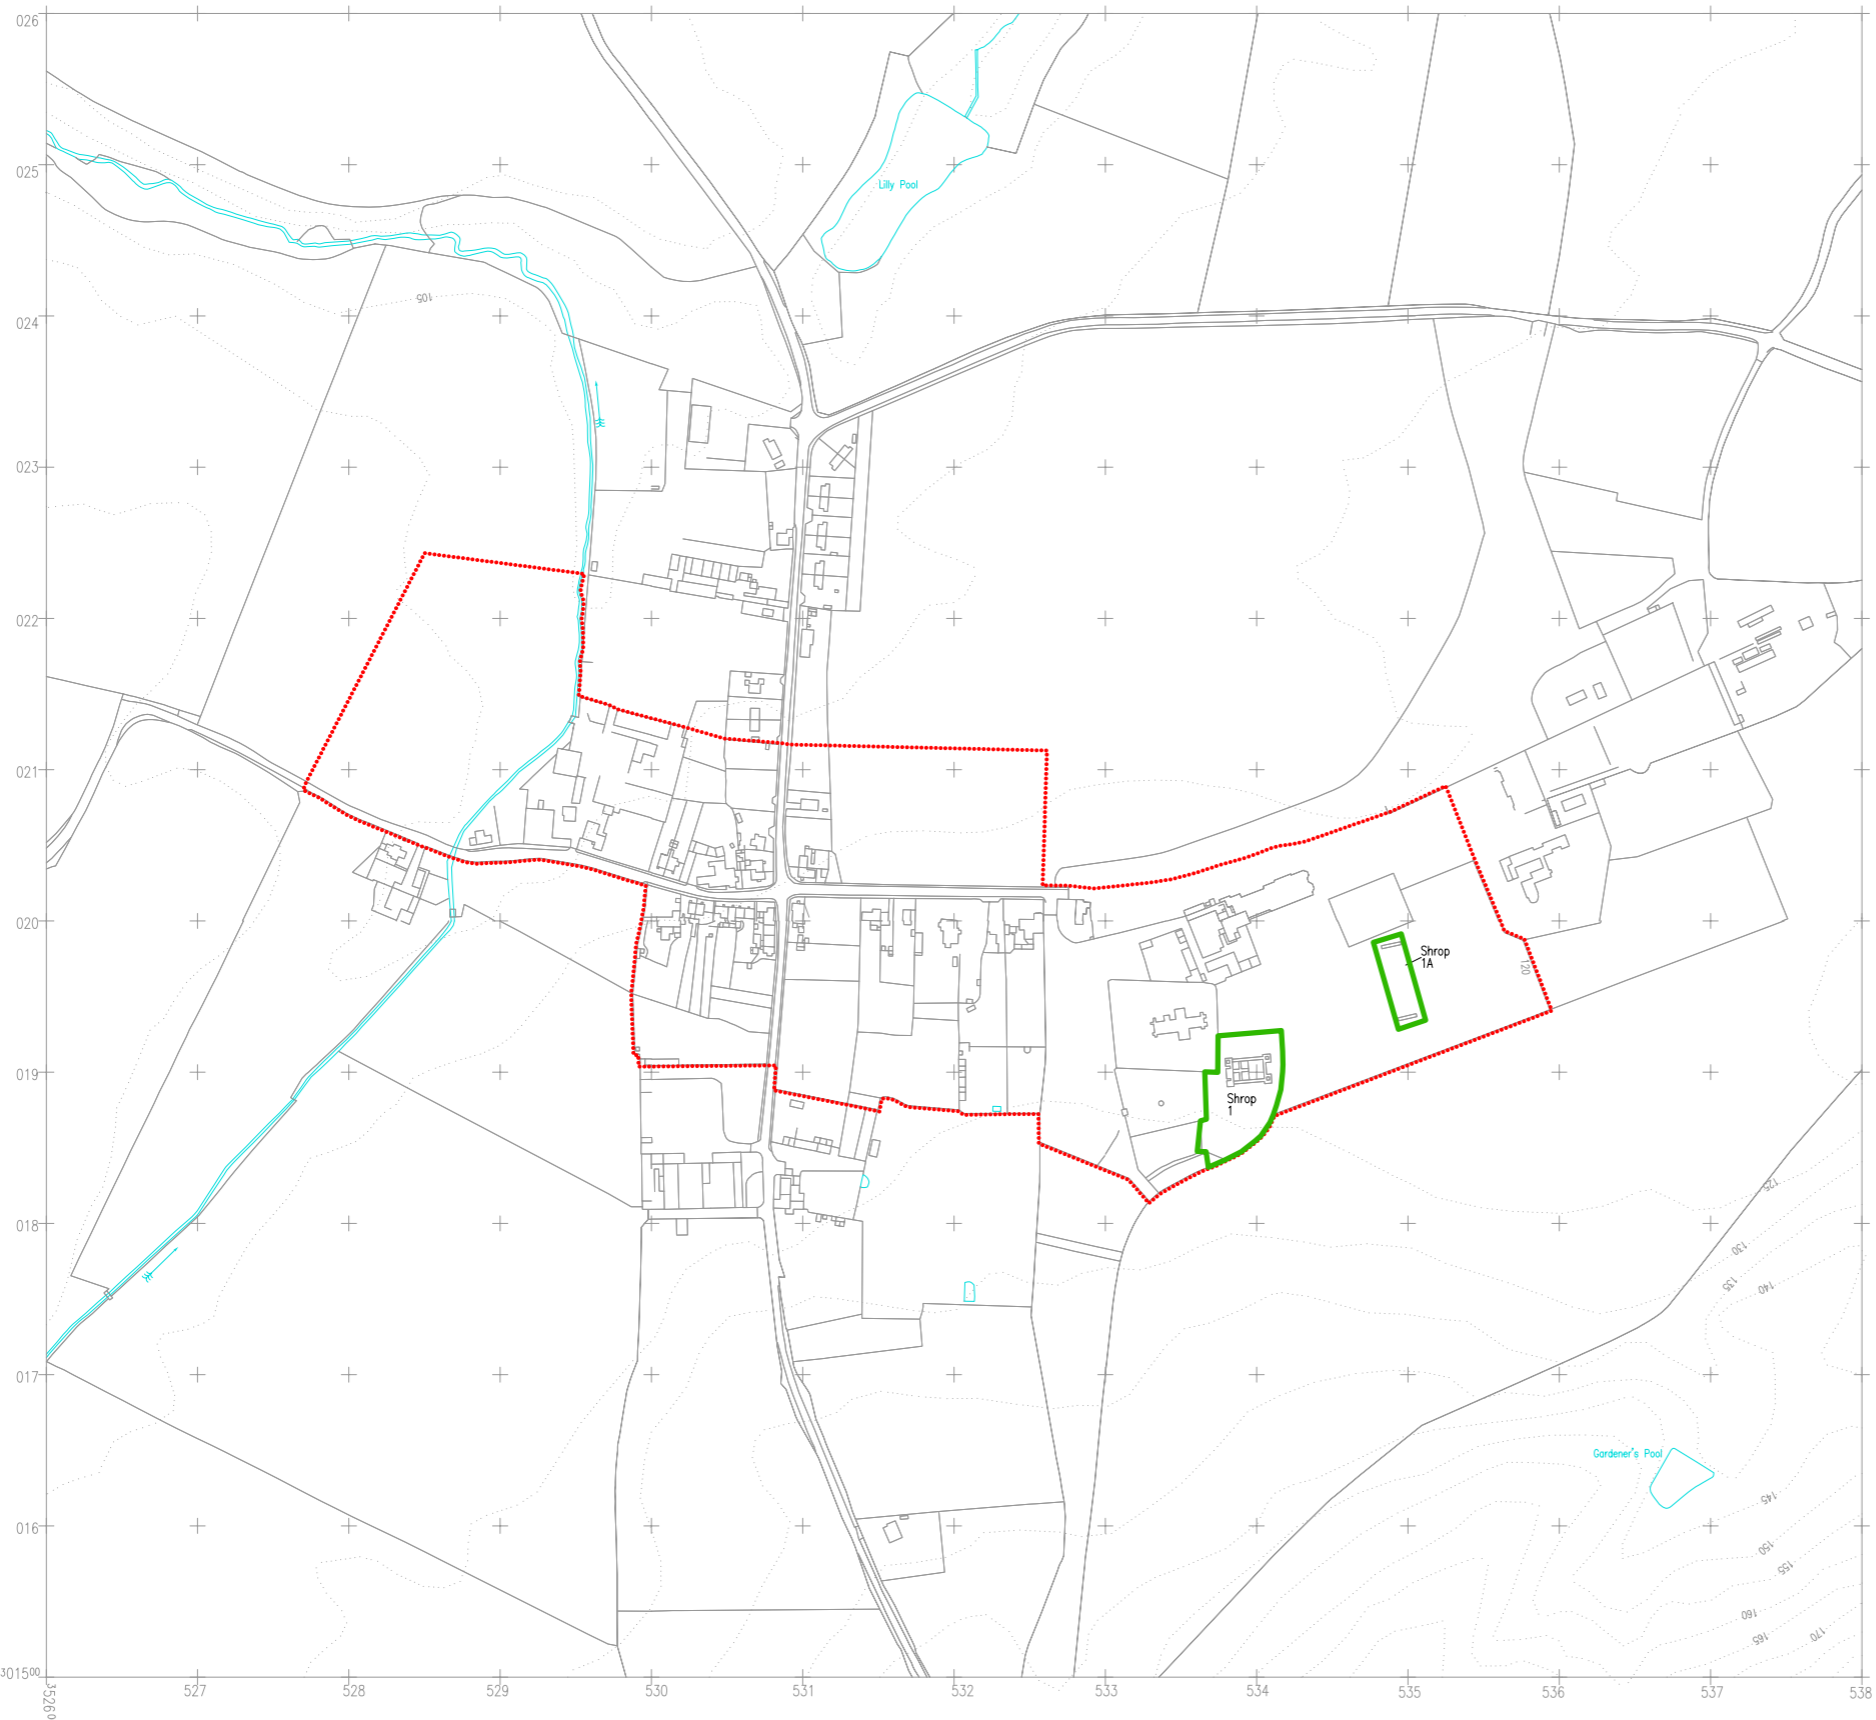

*The Central Marches Historic Towns Survey*  
 County Archaeological Service  
 Hereford & Worcester County Council

Acton Burnell  
 Shropshire  
 Archaeological Constraints  
 1:5000  
 Plotted: 1996 LT/CMH/SJW

KEY:

 Scheduled Ancient Monuments

 Urban Area

Based upon the 1988 Ordnance Survey mapping with the permission of the Controller of Her Majesty's Stationery Office © Crown copyright. Unauthorised reproduction infringes Crown copyright and may lead to prosecution or civil proceedings. Hereford and Worcester County Council, LA07666X, 1993