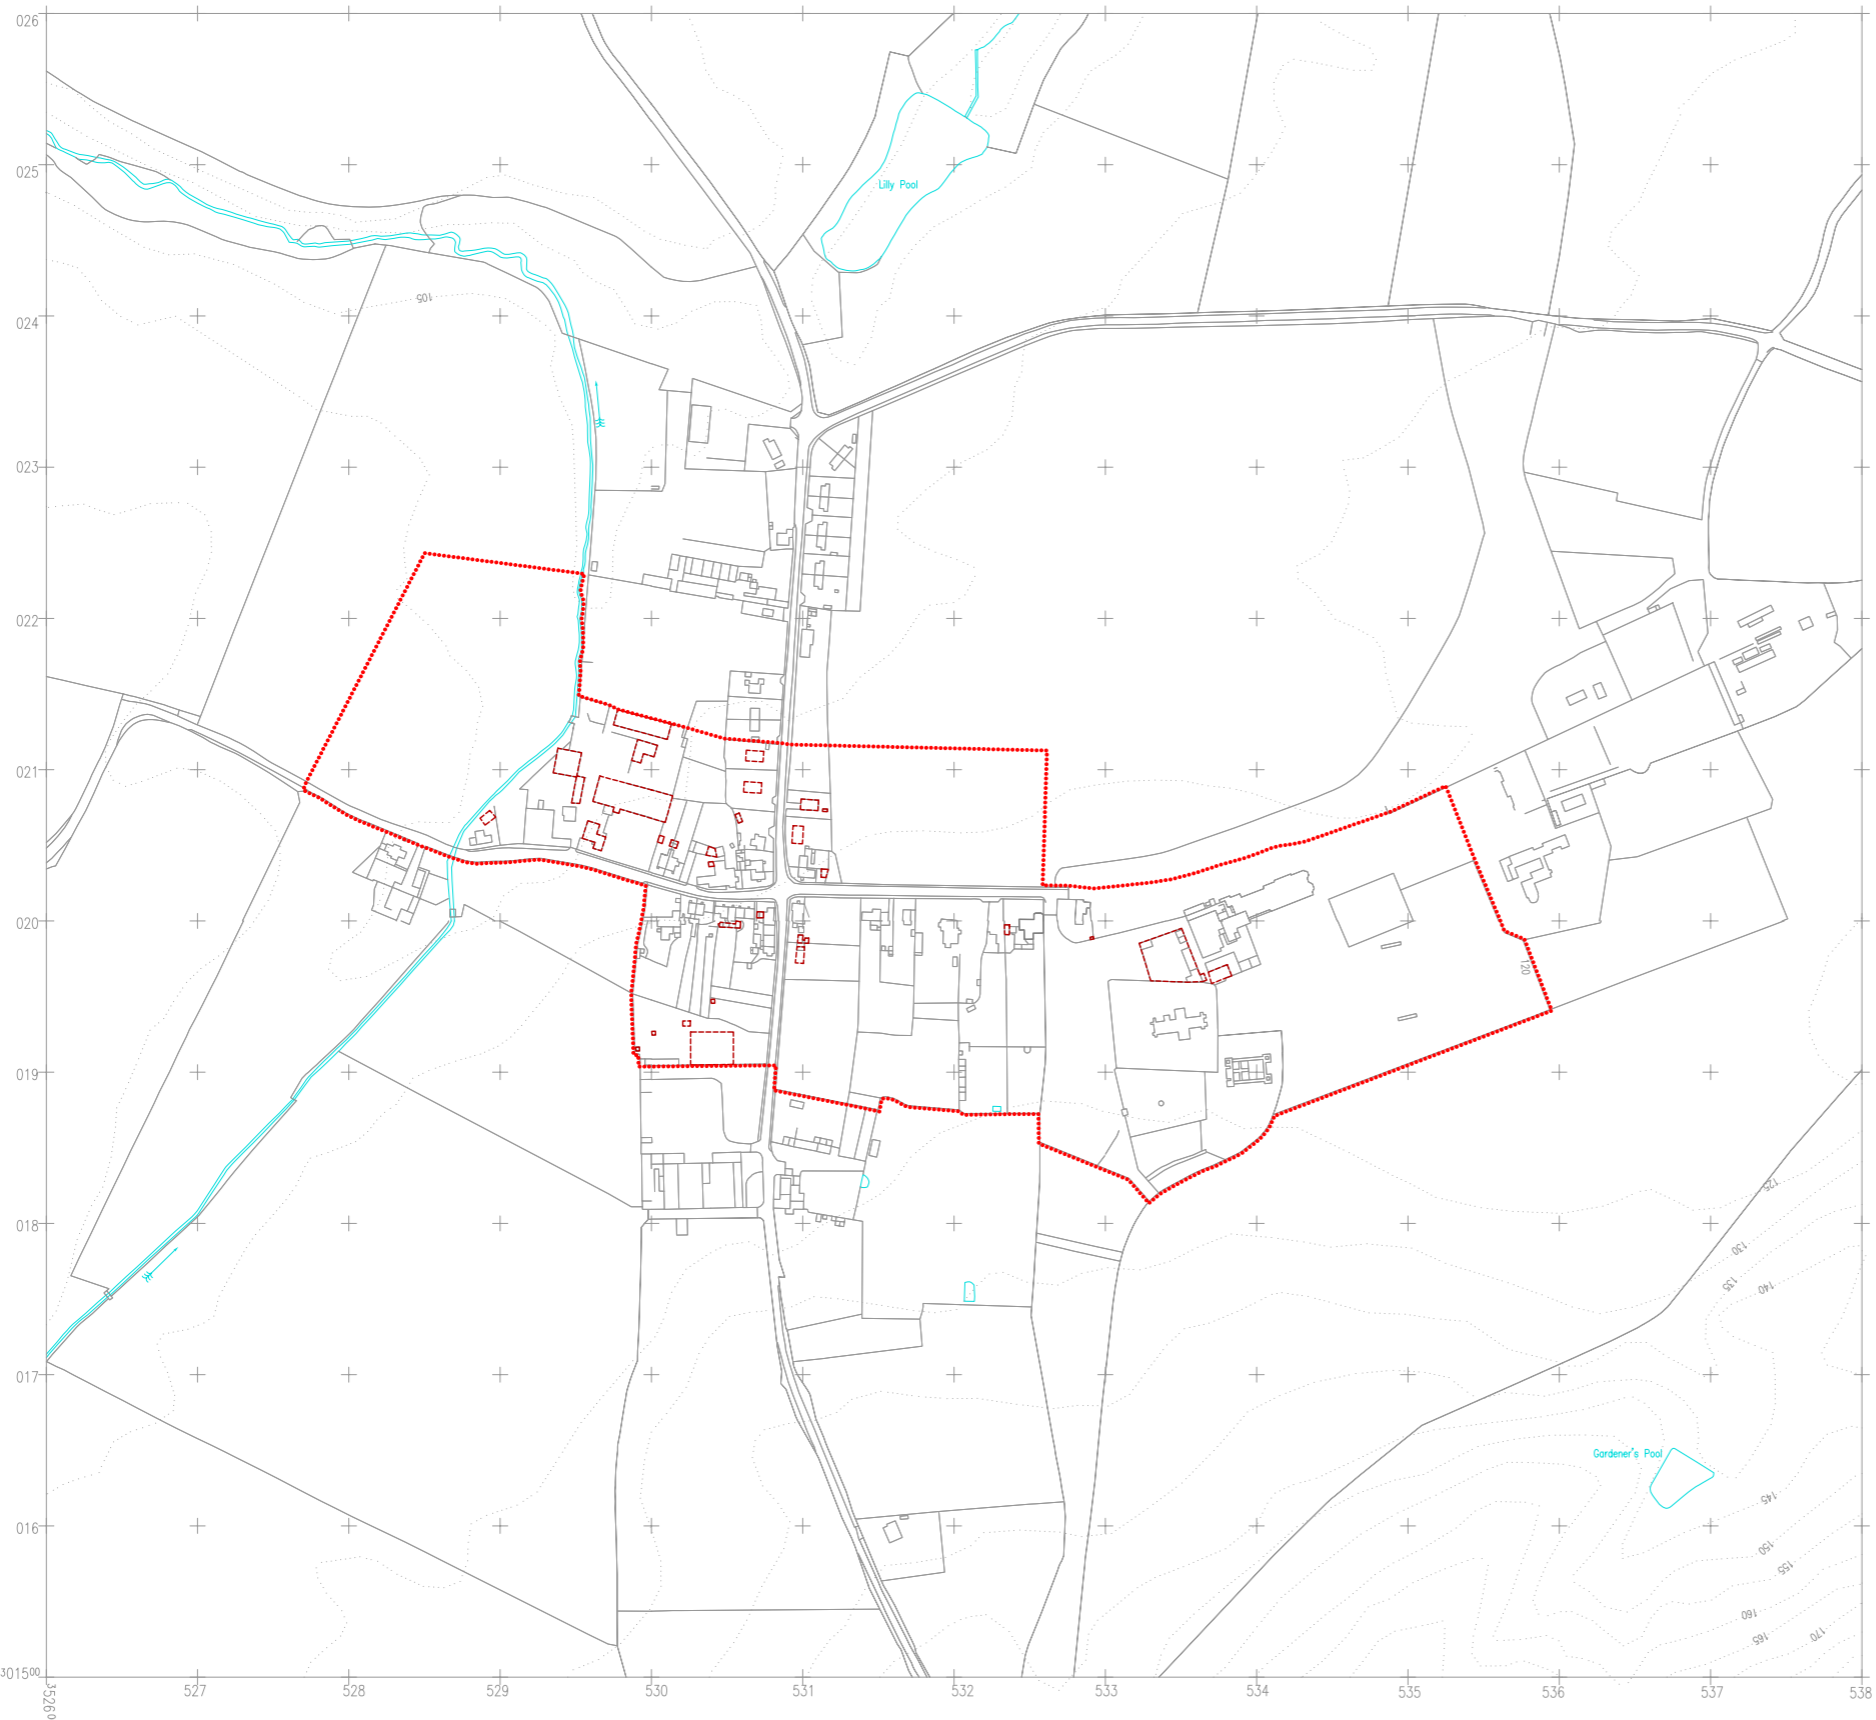

*The
Central Marches
Historic Towns Survey*
County Archaeological Service
Hereford & Worcester
County Council

Acton Burnell
Shropshire
Observed cellarage and
20th century development
1:5000
date: 1996 LT/CMH/SJW

- KEY:
- 18th/19th century Cellarage
 - 20th century Development
 - Urban Area

Based upon the 1988 Ordnance Survey mapping with the permission of the Controller of Her Majesty's Stationery Office © Crown copyright. Unauthorised reproduction infringes Crown copyright and may lead to prosecution or civil proceedings. Hereford and Worcester County Council, LA07666X, 1993