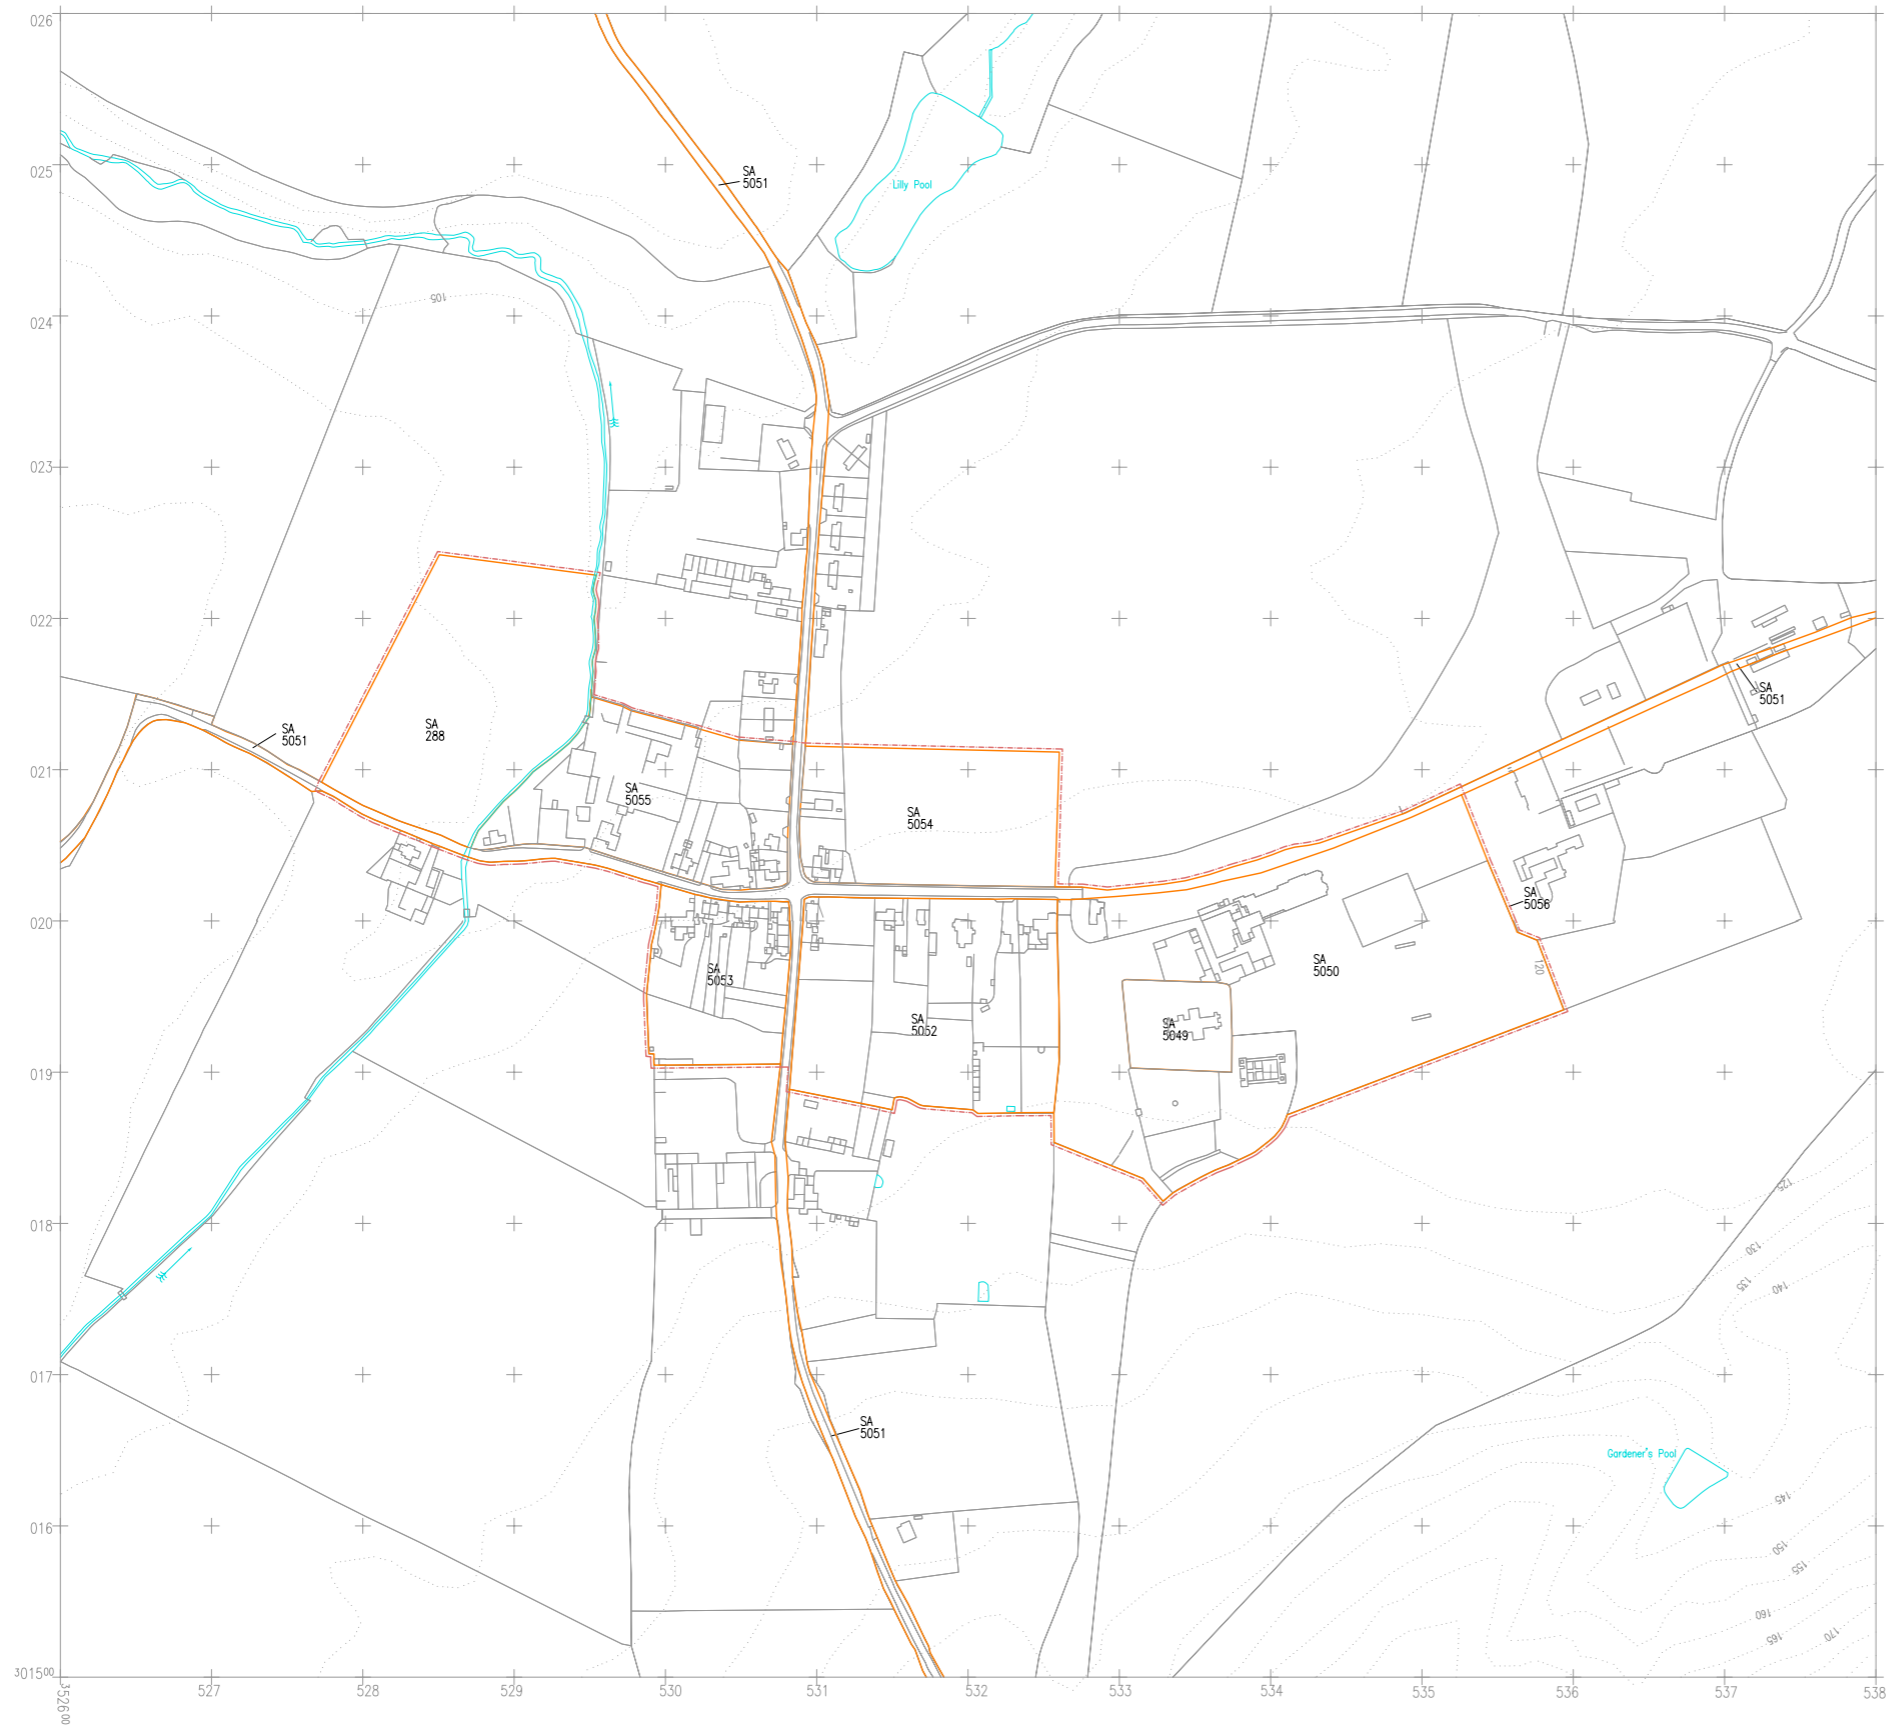

*The
Central Marches
Historic Towns Survey*
County Archaeological Service
Hereford & Worcester
County Council

Acton Burnell
Shropshire
Medieval urban form
and components
1:5000
date: 1996 LT/CMH/SJW

KEY:
 Medieval Urban Component
 Medieval Urban Form

Based upon the 1988 Ordnance Survey mapping with the permission of the Controller of Her Majesty's Stationery Office © Crown copyright. Unauthorised reproduction infringes Crown copyright and may lead to prosecution or civil proceedings. Hereford and Worcester County Council, LA07666X, 1993