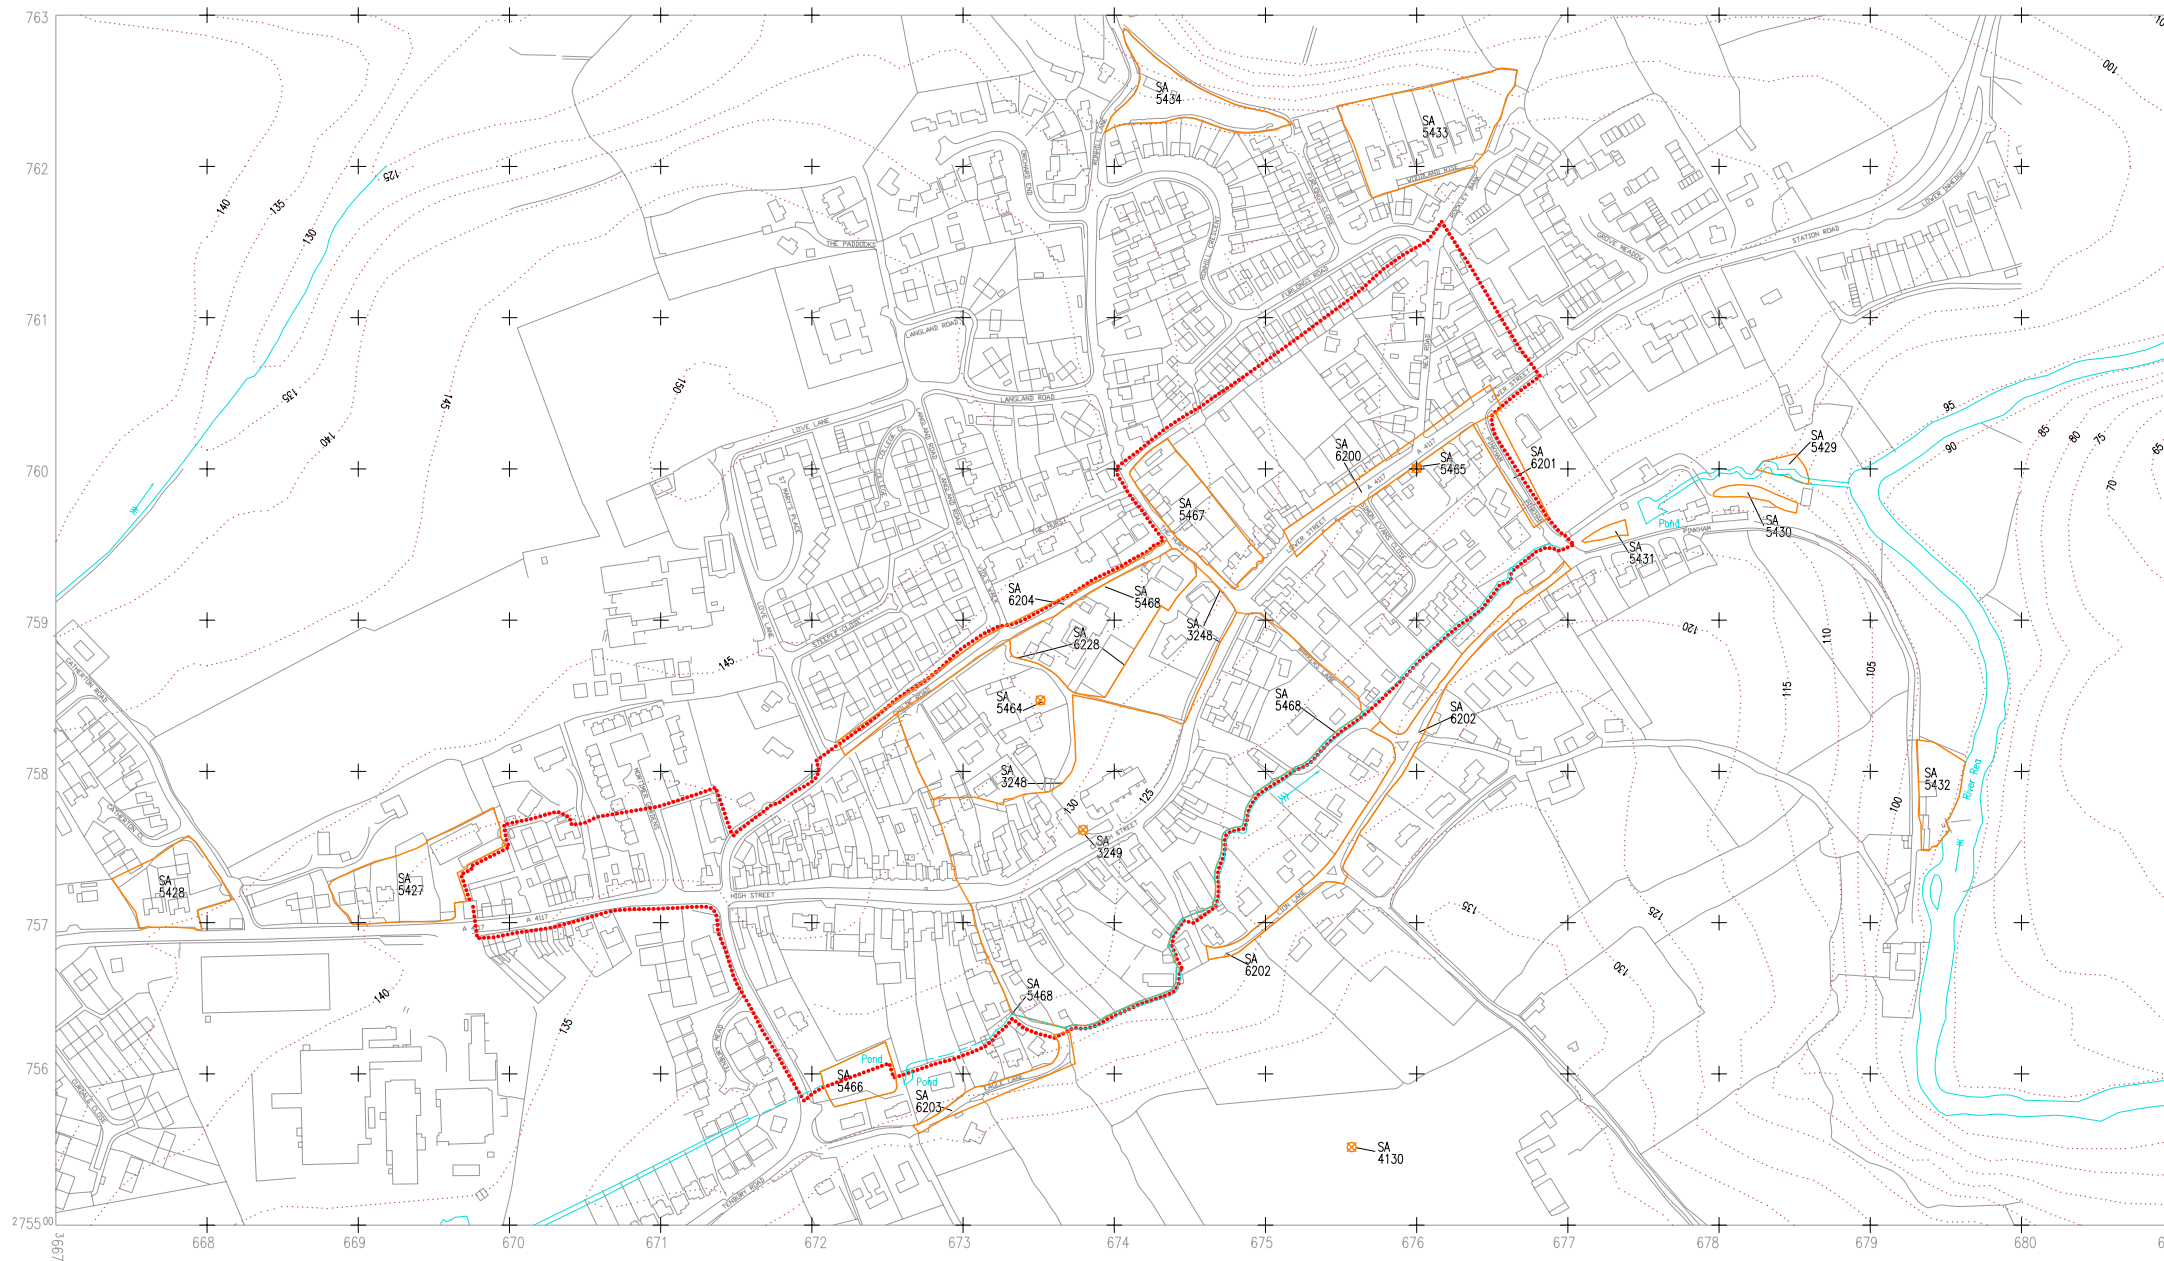

The Central Marches Historic Towns Survey
County Archaeological Service
Hereford & Worcester County Council

Cleobury Mortimer Shropshire
Archaeological Remains and urban area
1:5000
date: 1996 LT/CMH/SJW

KEY:

- SA [orange rectangle] Archaeological Sites (area)
- SA [orange square] Archaeological Sites (point)
- [red dashed rectangle] Urban Area