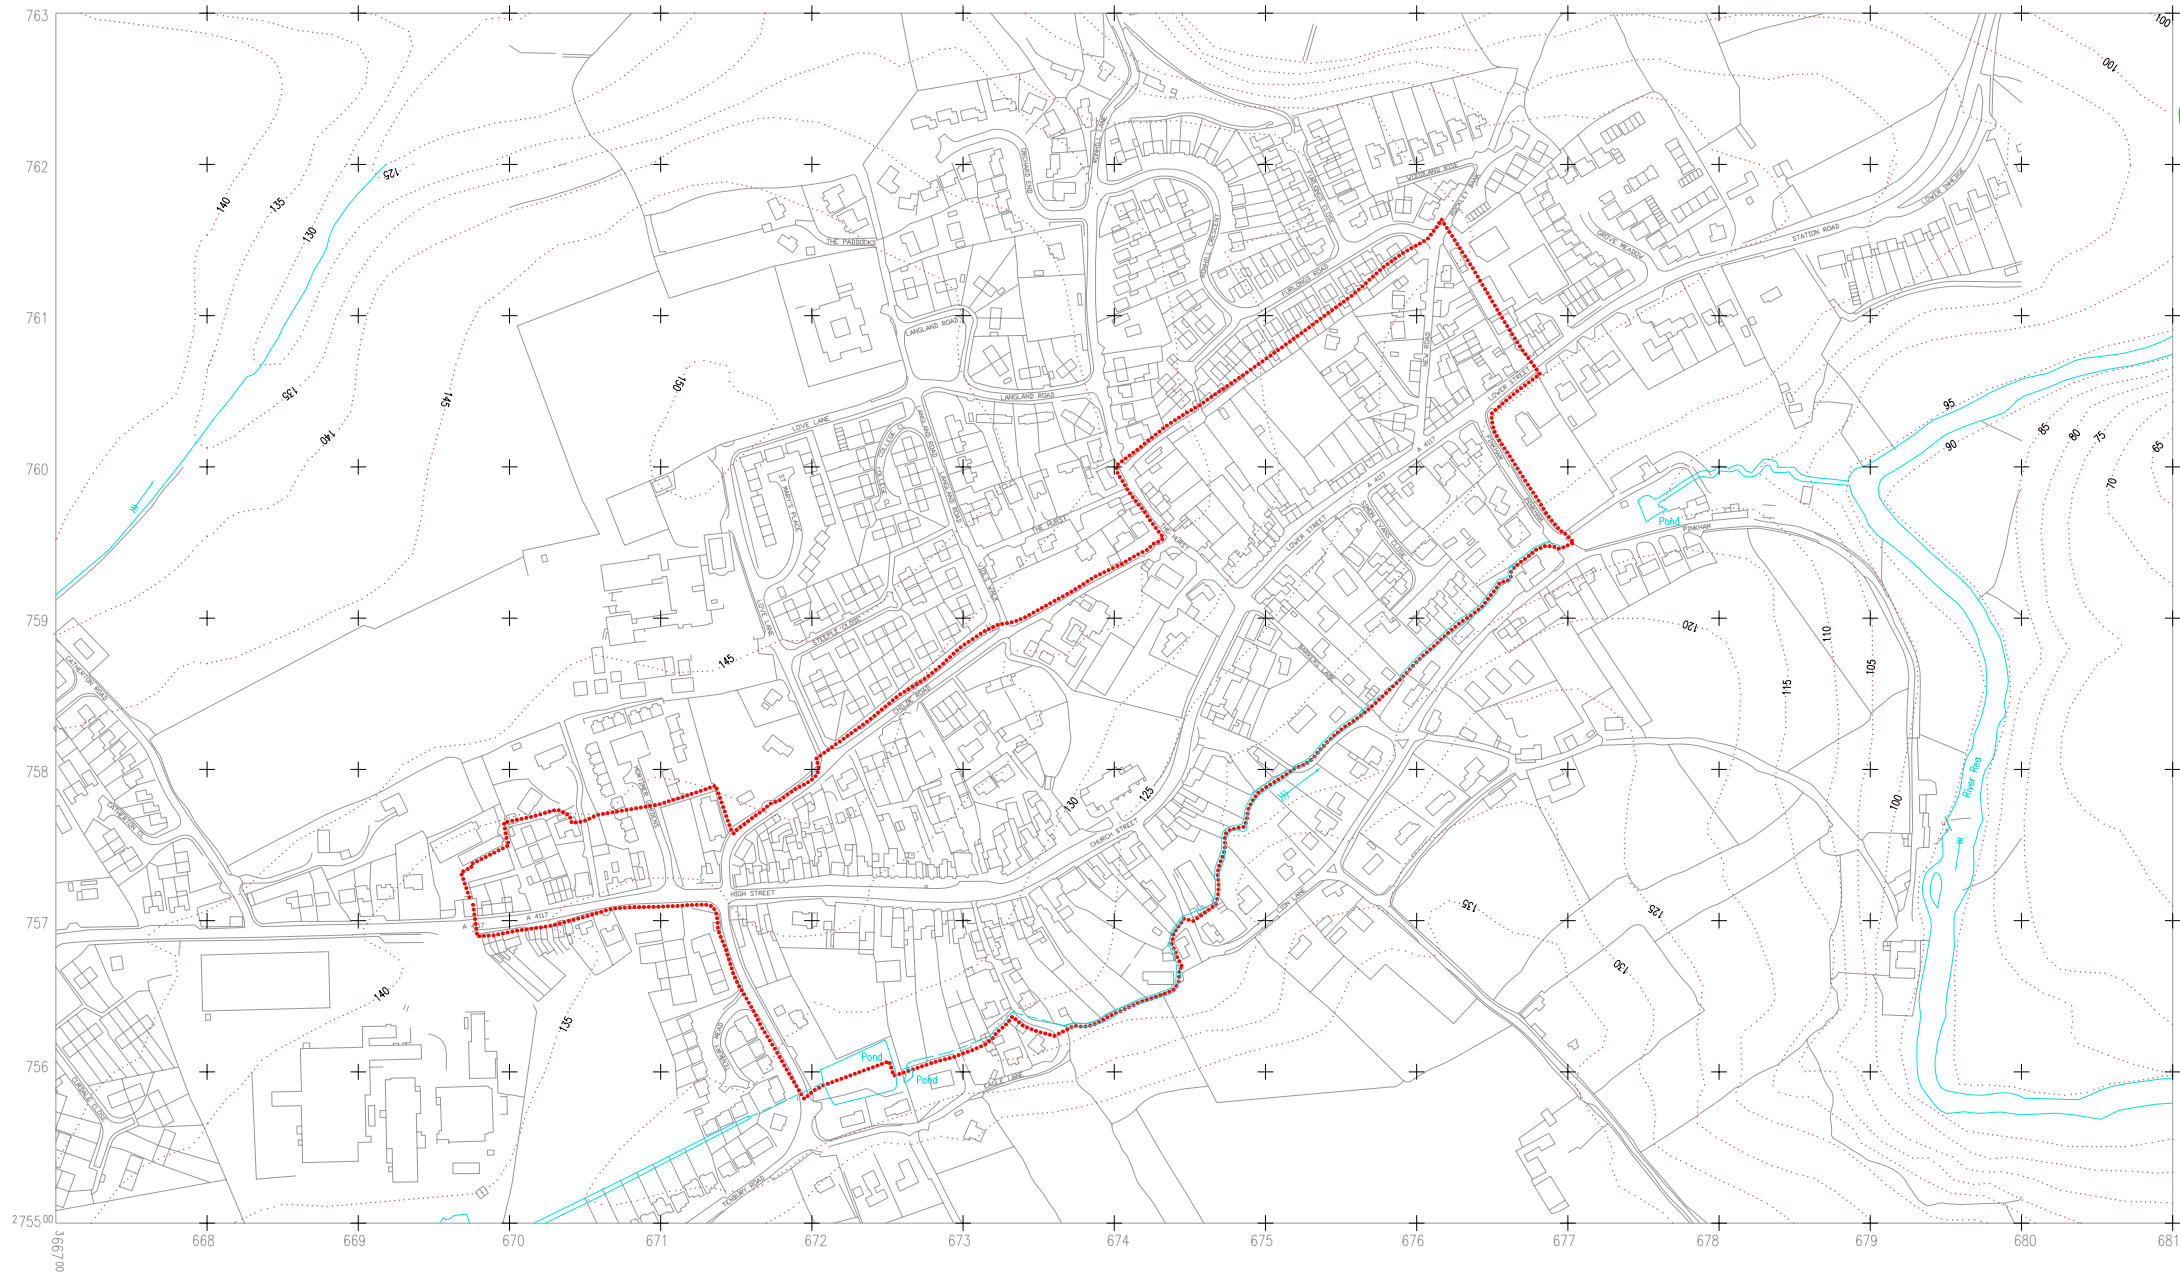

*The Central Marches
Historic Towns Survey*

County Archaeological Service
Hereford & Worcester
County Council

Cleobury Mortimer
Shropshire

Archaeological
Constraints
1:5000
Plotted: 1996 LT/CMH/SJW

KEY:

- Scheduled Ancient Monuments
- Urban Area