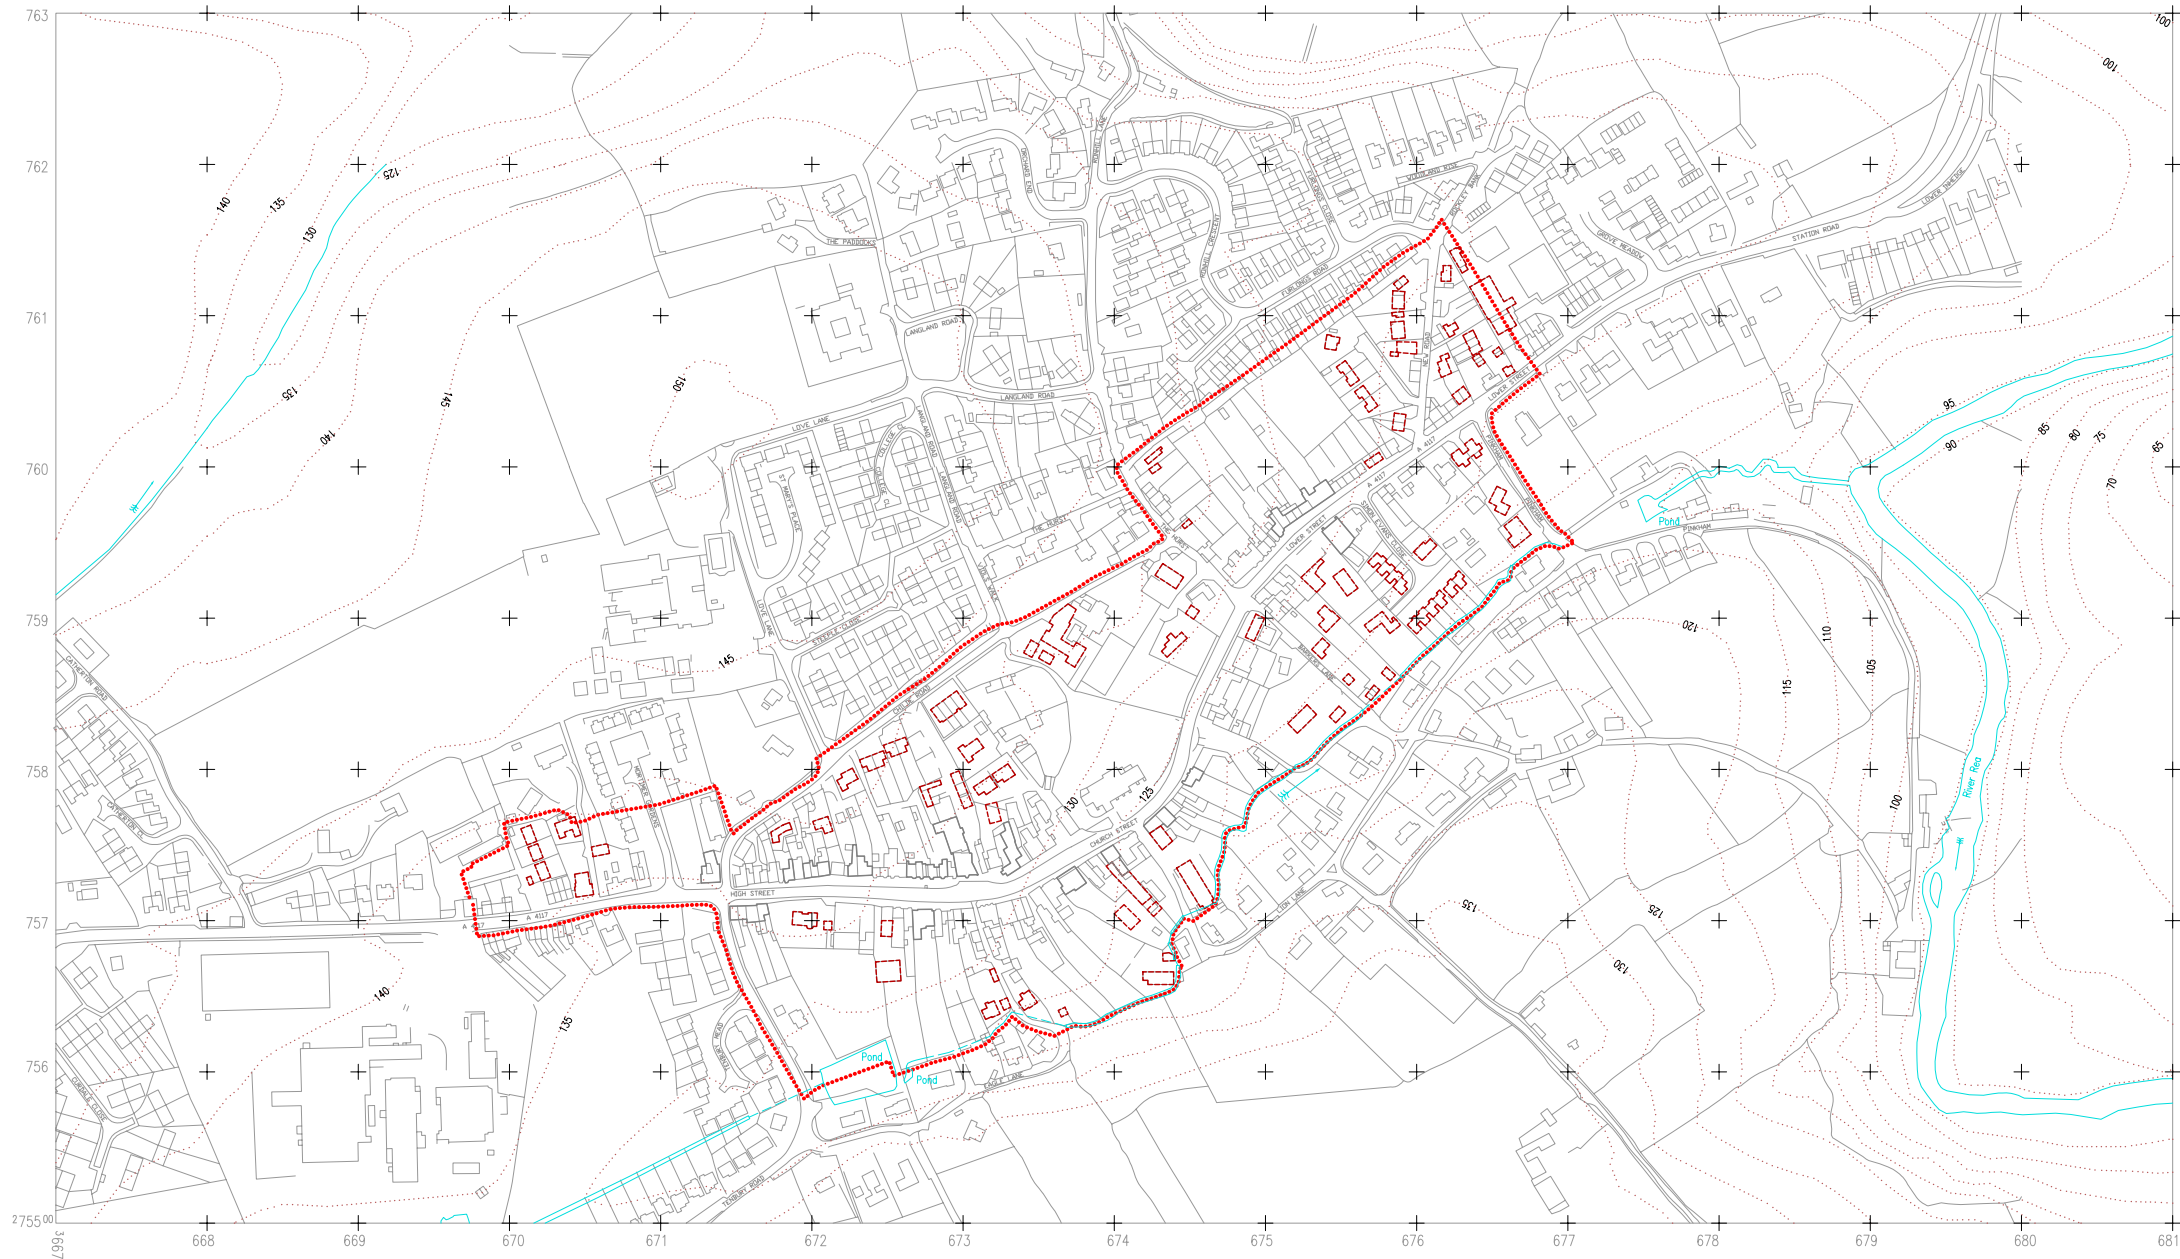

*The Central Marches
Historic Towns Survey*
County Archaeological Service
Hereford & Worcester
County Council

Cleobury Mortimer
Shropshire
Observed cellarage and
20th century development
1:5000
date: 1996 LT/CMH/SJW

KEY:

- 18th/19th century Cellarage
- 20th century Development
- Urban Area