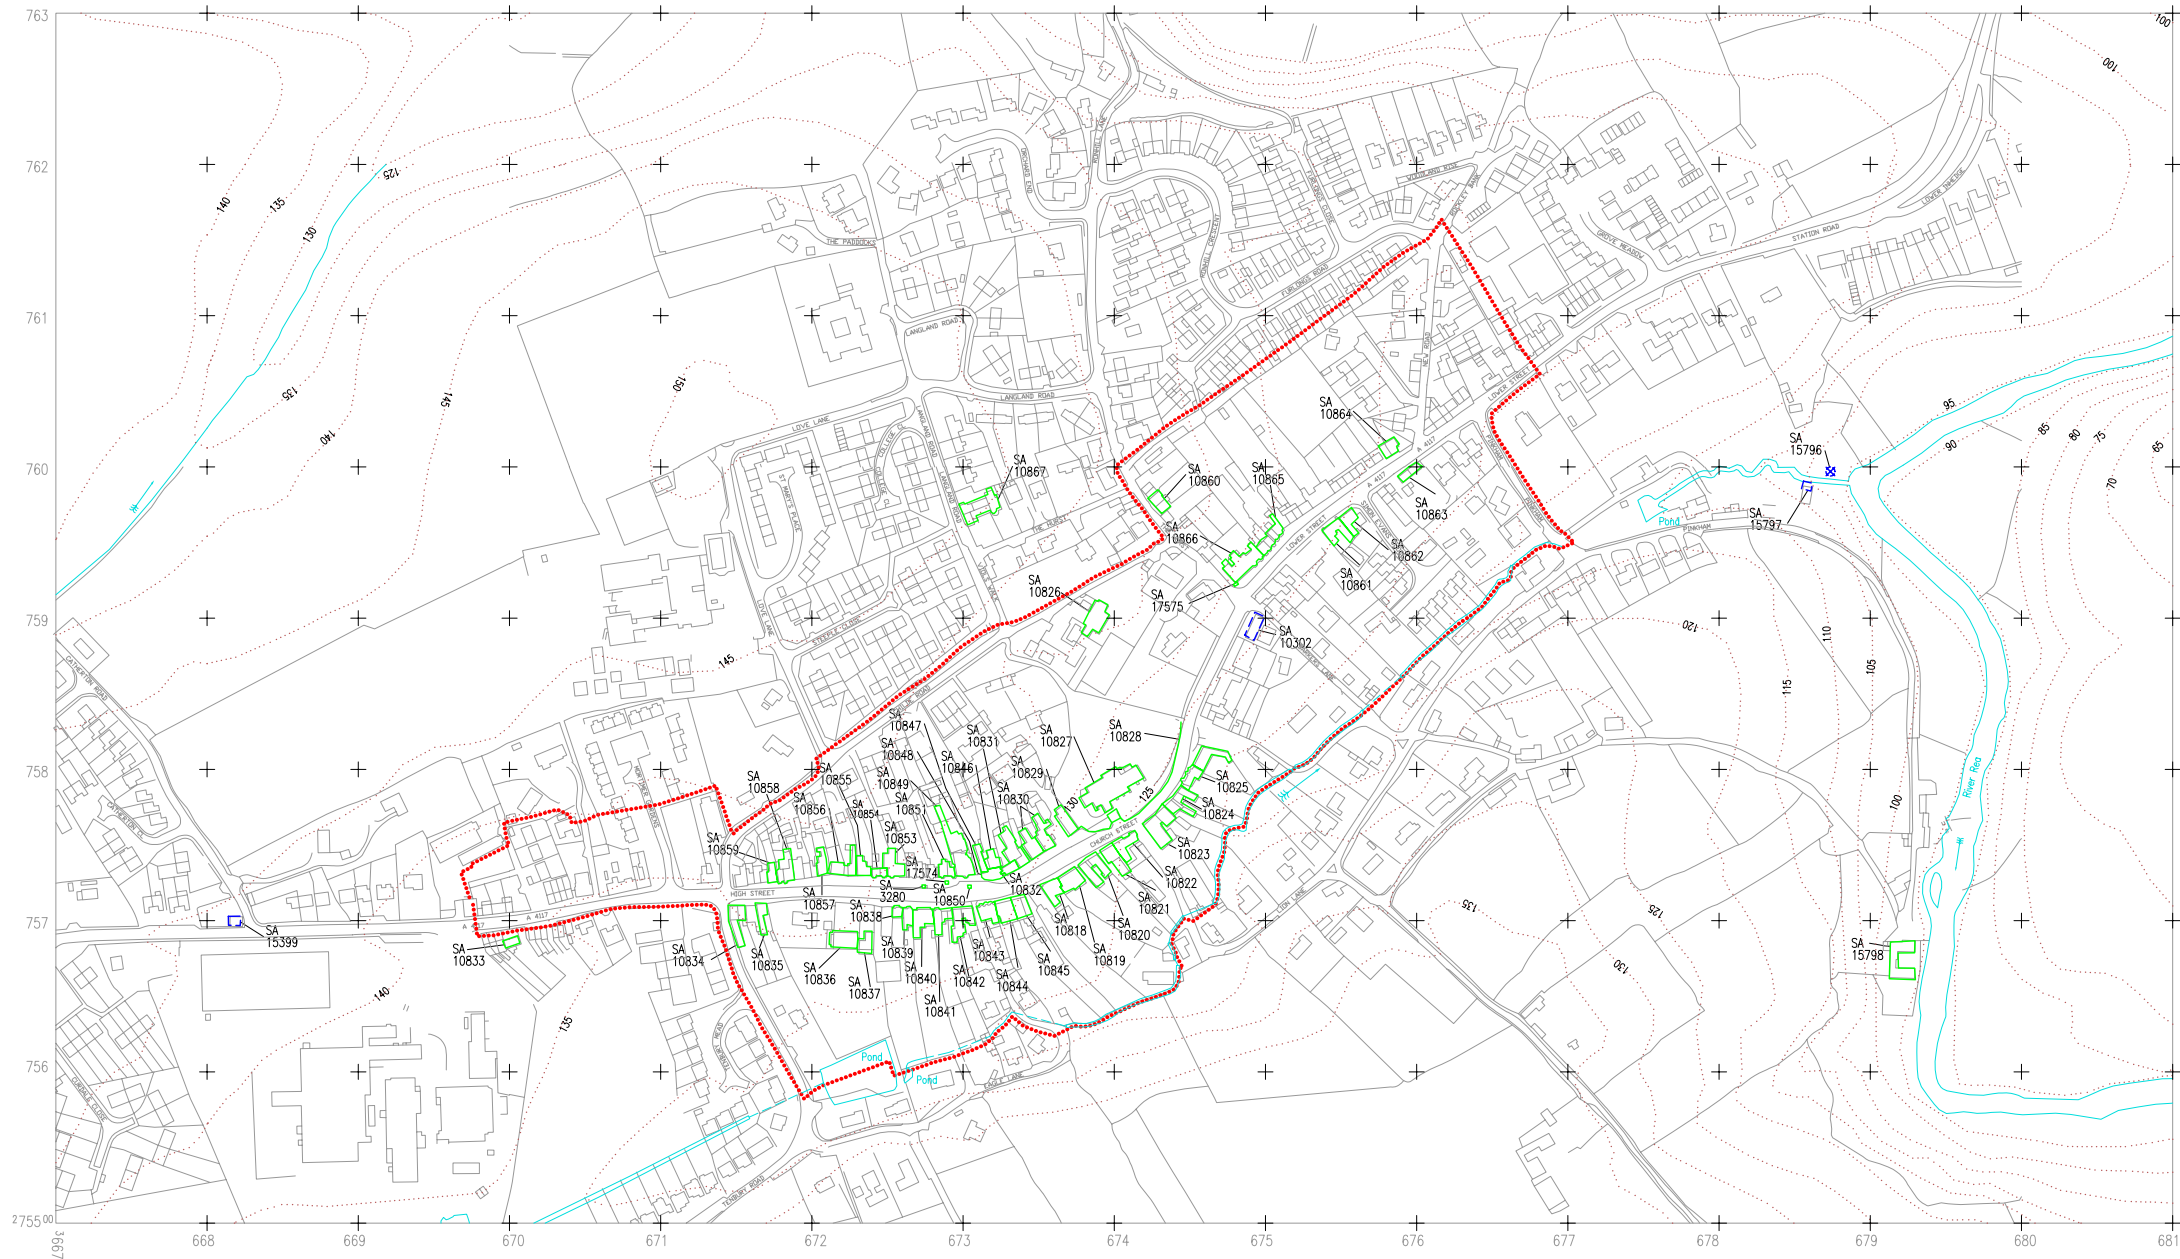

The Central Marches Historic Towns Survey
County Archaeological Service
Hereford & Worcester County Council

Cleobury Mortimer Shropshire
Historic buildings (listed & other recorded buildings) and urban area
1:5000
date: 1996 LT/CMH/SJW

KEY:

- SA ***** Listed Buildings
- SA ***** Historic Buildings
- SA ***** Demolished Buildings