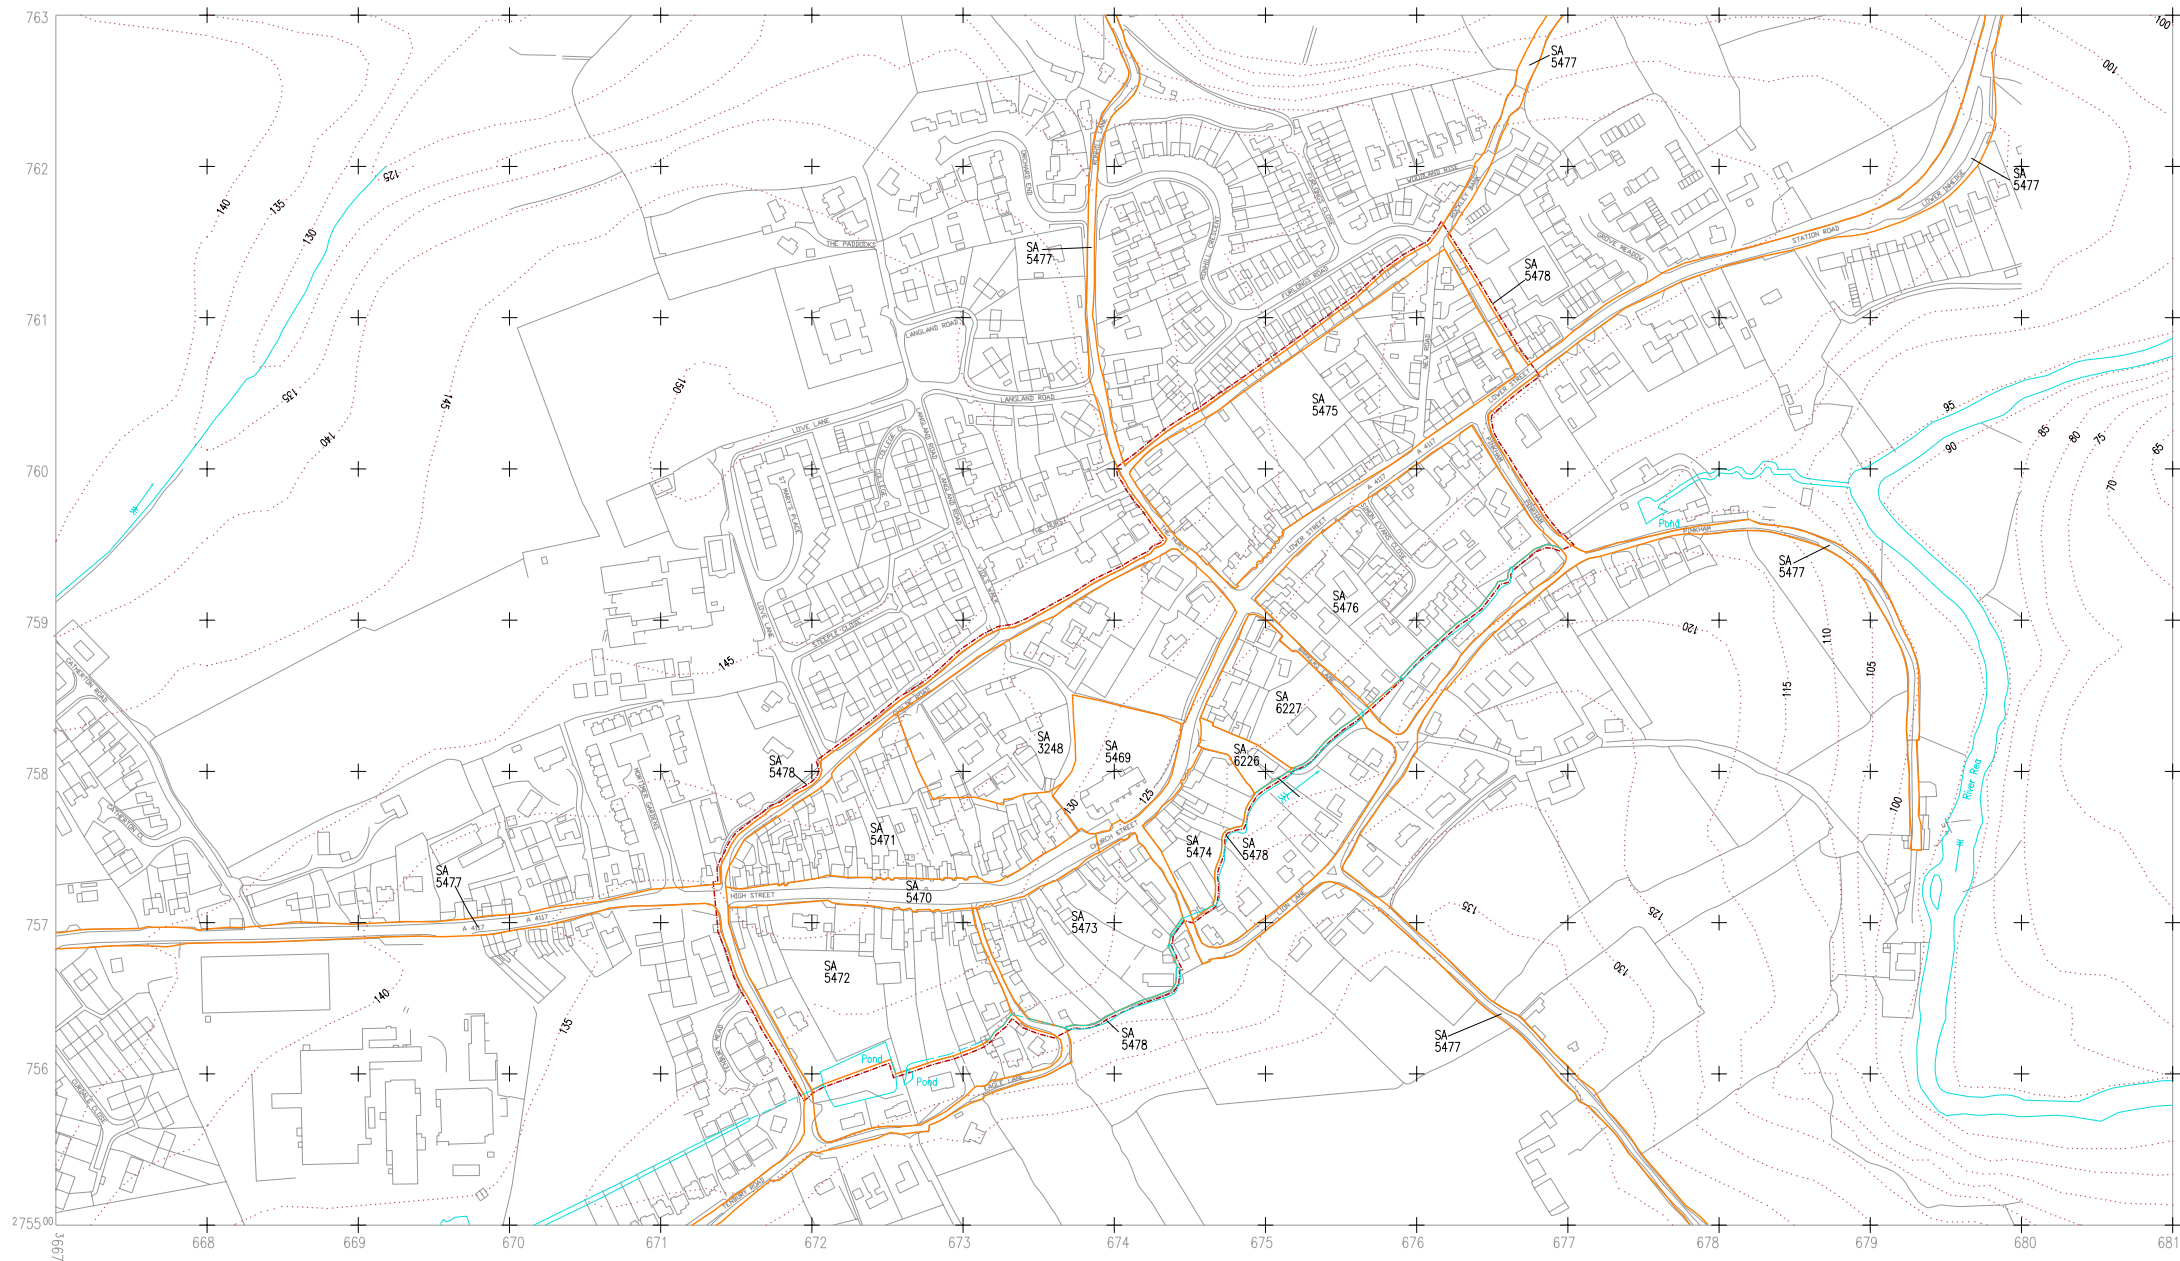

The
Central Marches
Historic Towns Survey
County Archaeological Service
Hereford & Worcester
County Council

Cleobury Mortimer
Shropshire
Medieval urban form
and components
1:5000
date: 1996 LT/CMH/SJW

KEY:

- Medieval Urban Component
- Medieval Urban Form