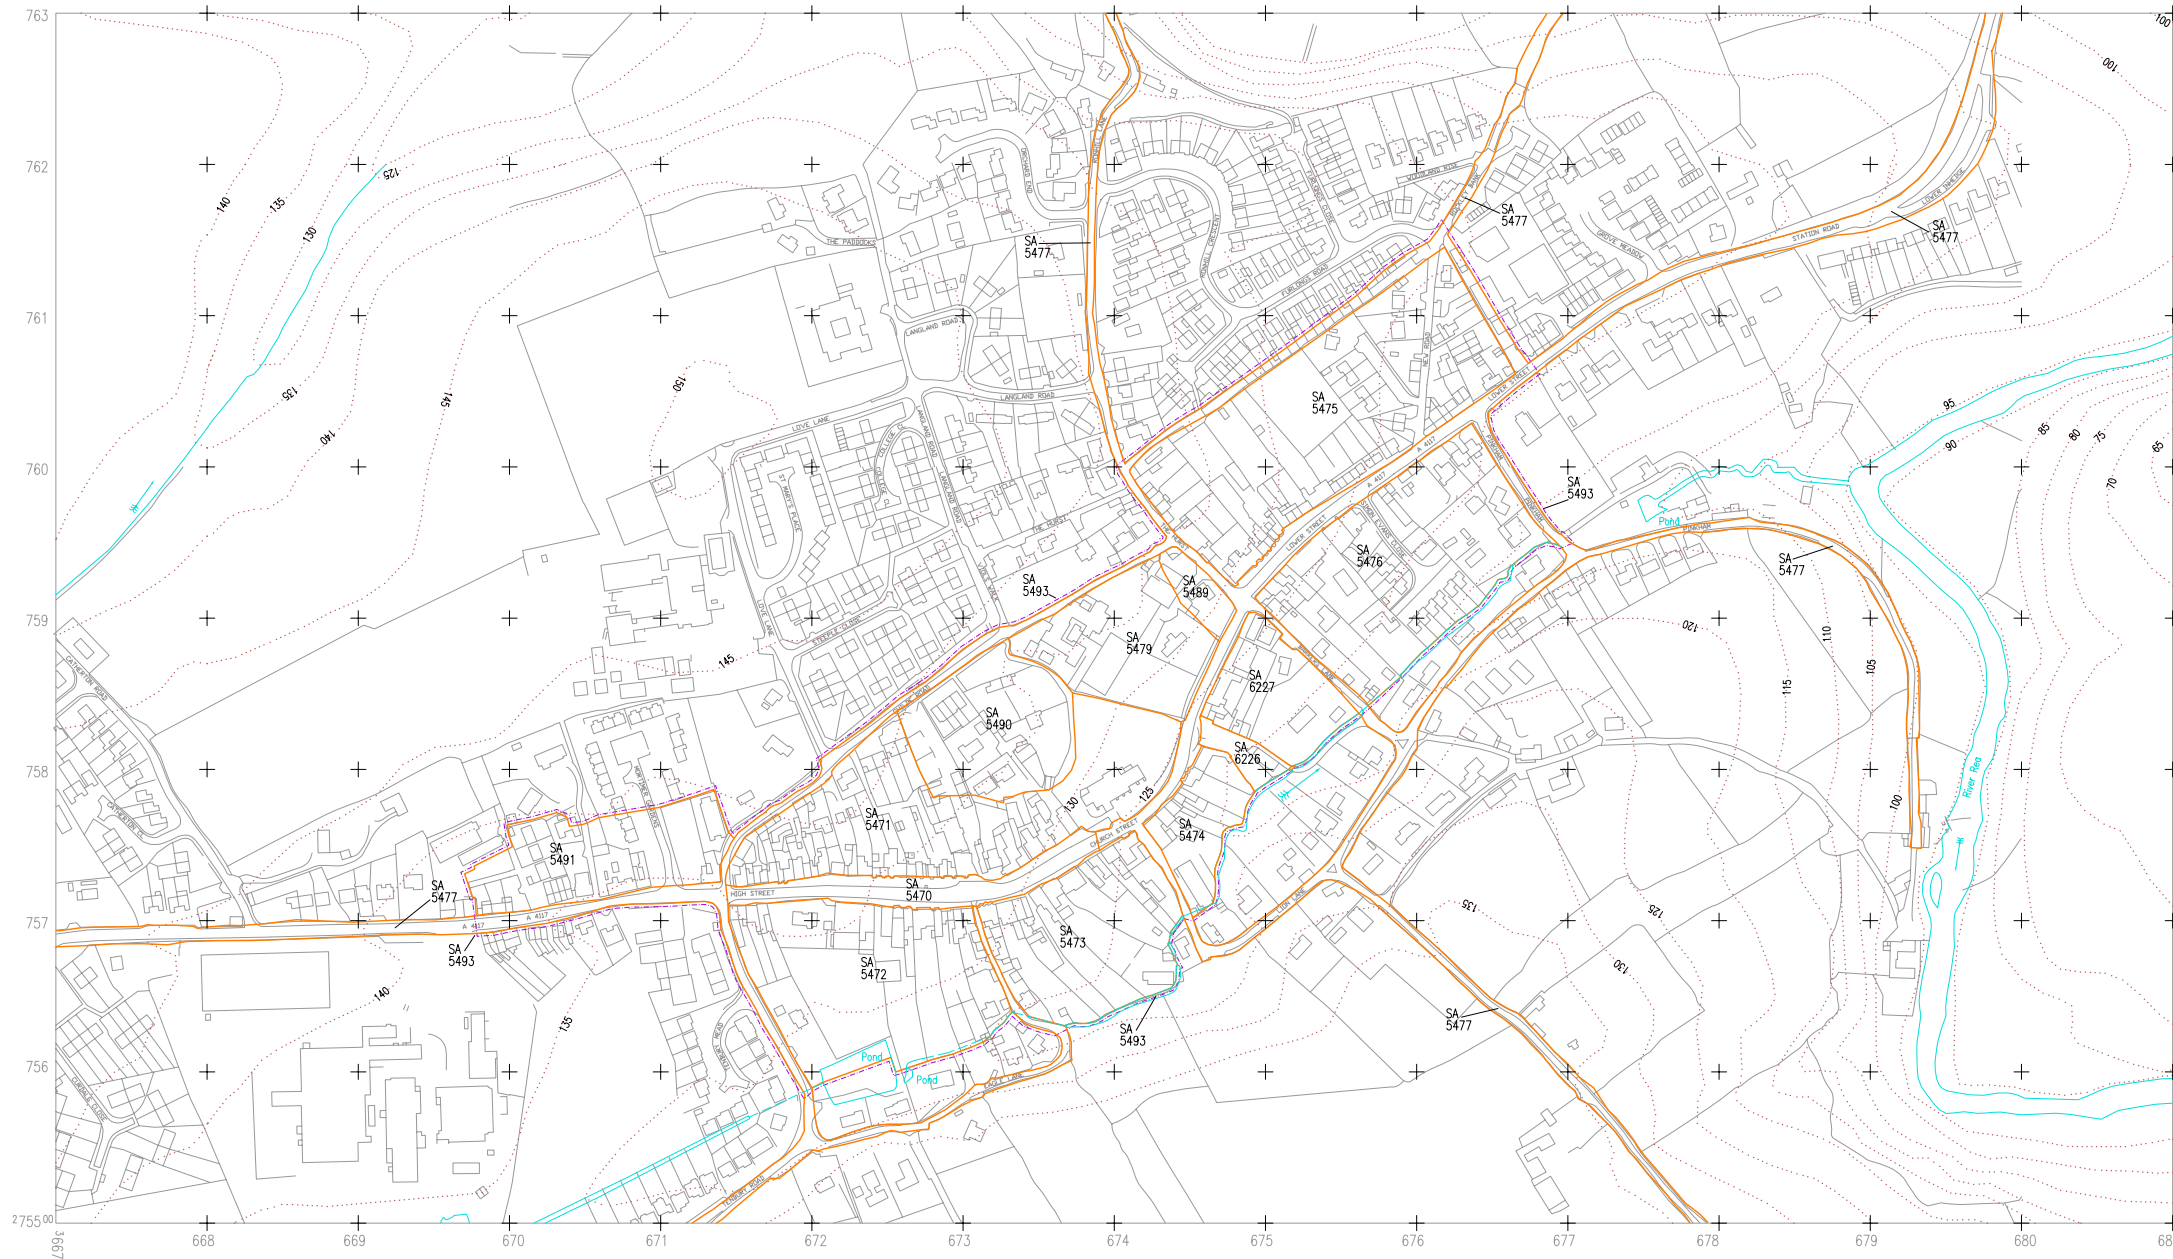

The
Central Marches
Historic Towns Survey
County Archaeological Service
Hereford & Worcester
County Council

Cleobury Mortimer
Shropshire
Post-medieval urban form
and components
1:5000
date: 1996 LT/CMH/SJW

KEY:
— Post-medieval Urban Component
- - - Post-medieval Urban Form