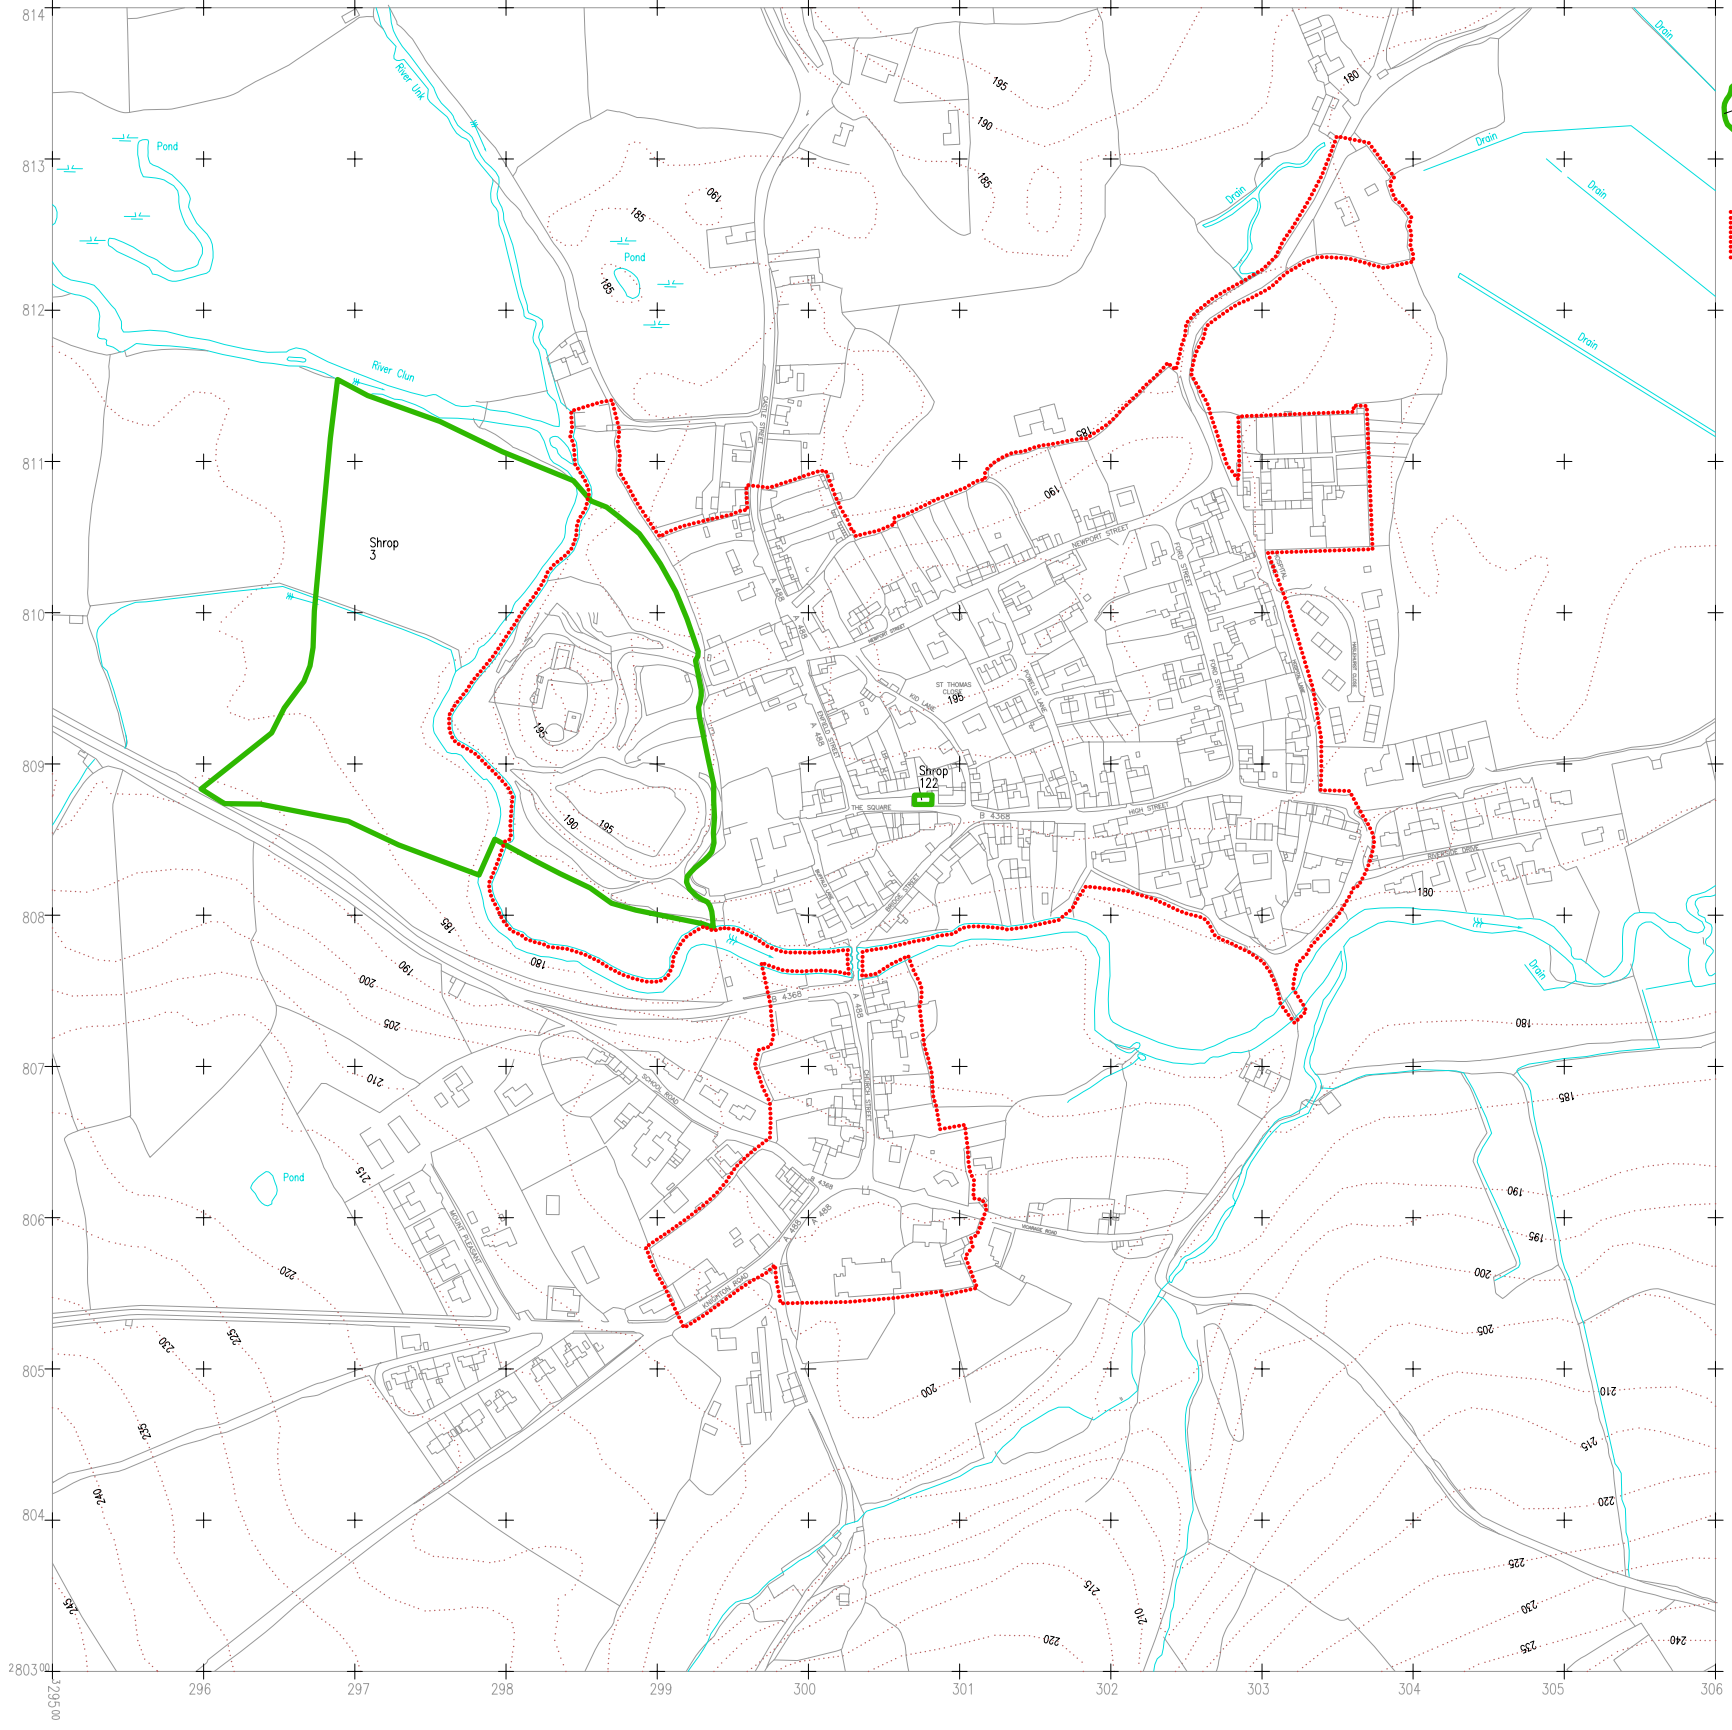

The Central Marches Historic Towns Survey
 County Archaeological Service
 Hereford & Worcester County Council

Clun Shropshire
 Archaeological Constraints
 1:5000
 Plotted: 1996 LT/CMH/SJW

KEY:

-  Scheduled Ancient Monuments
-  Urban Area

Based upon the 1988 Ordnance Survey mapping with the permission of the Controller of Her Majesty's Stationery Office © Crown copyright. Unauthorised reproduction infringes Crown copyright and may lead to prosecution or civil proceedings