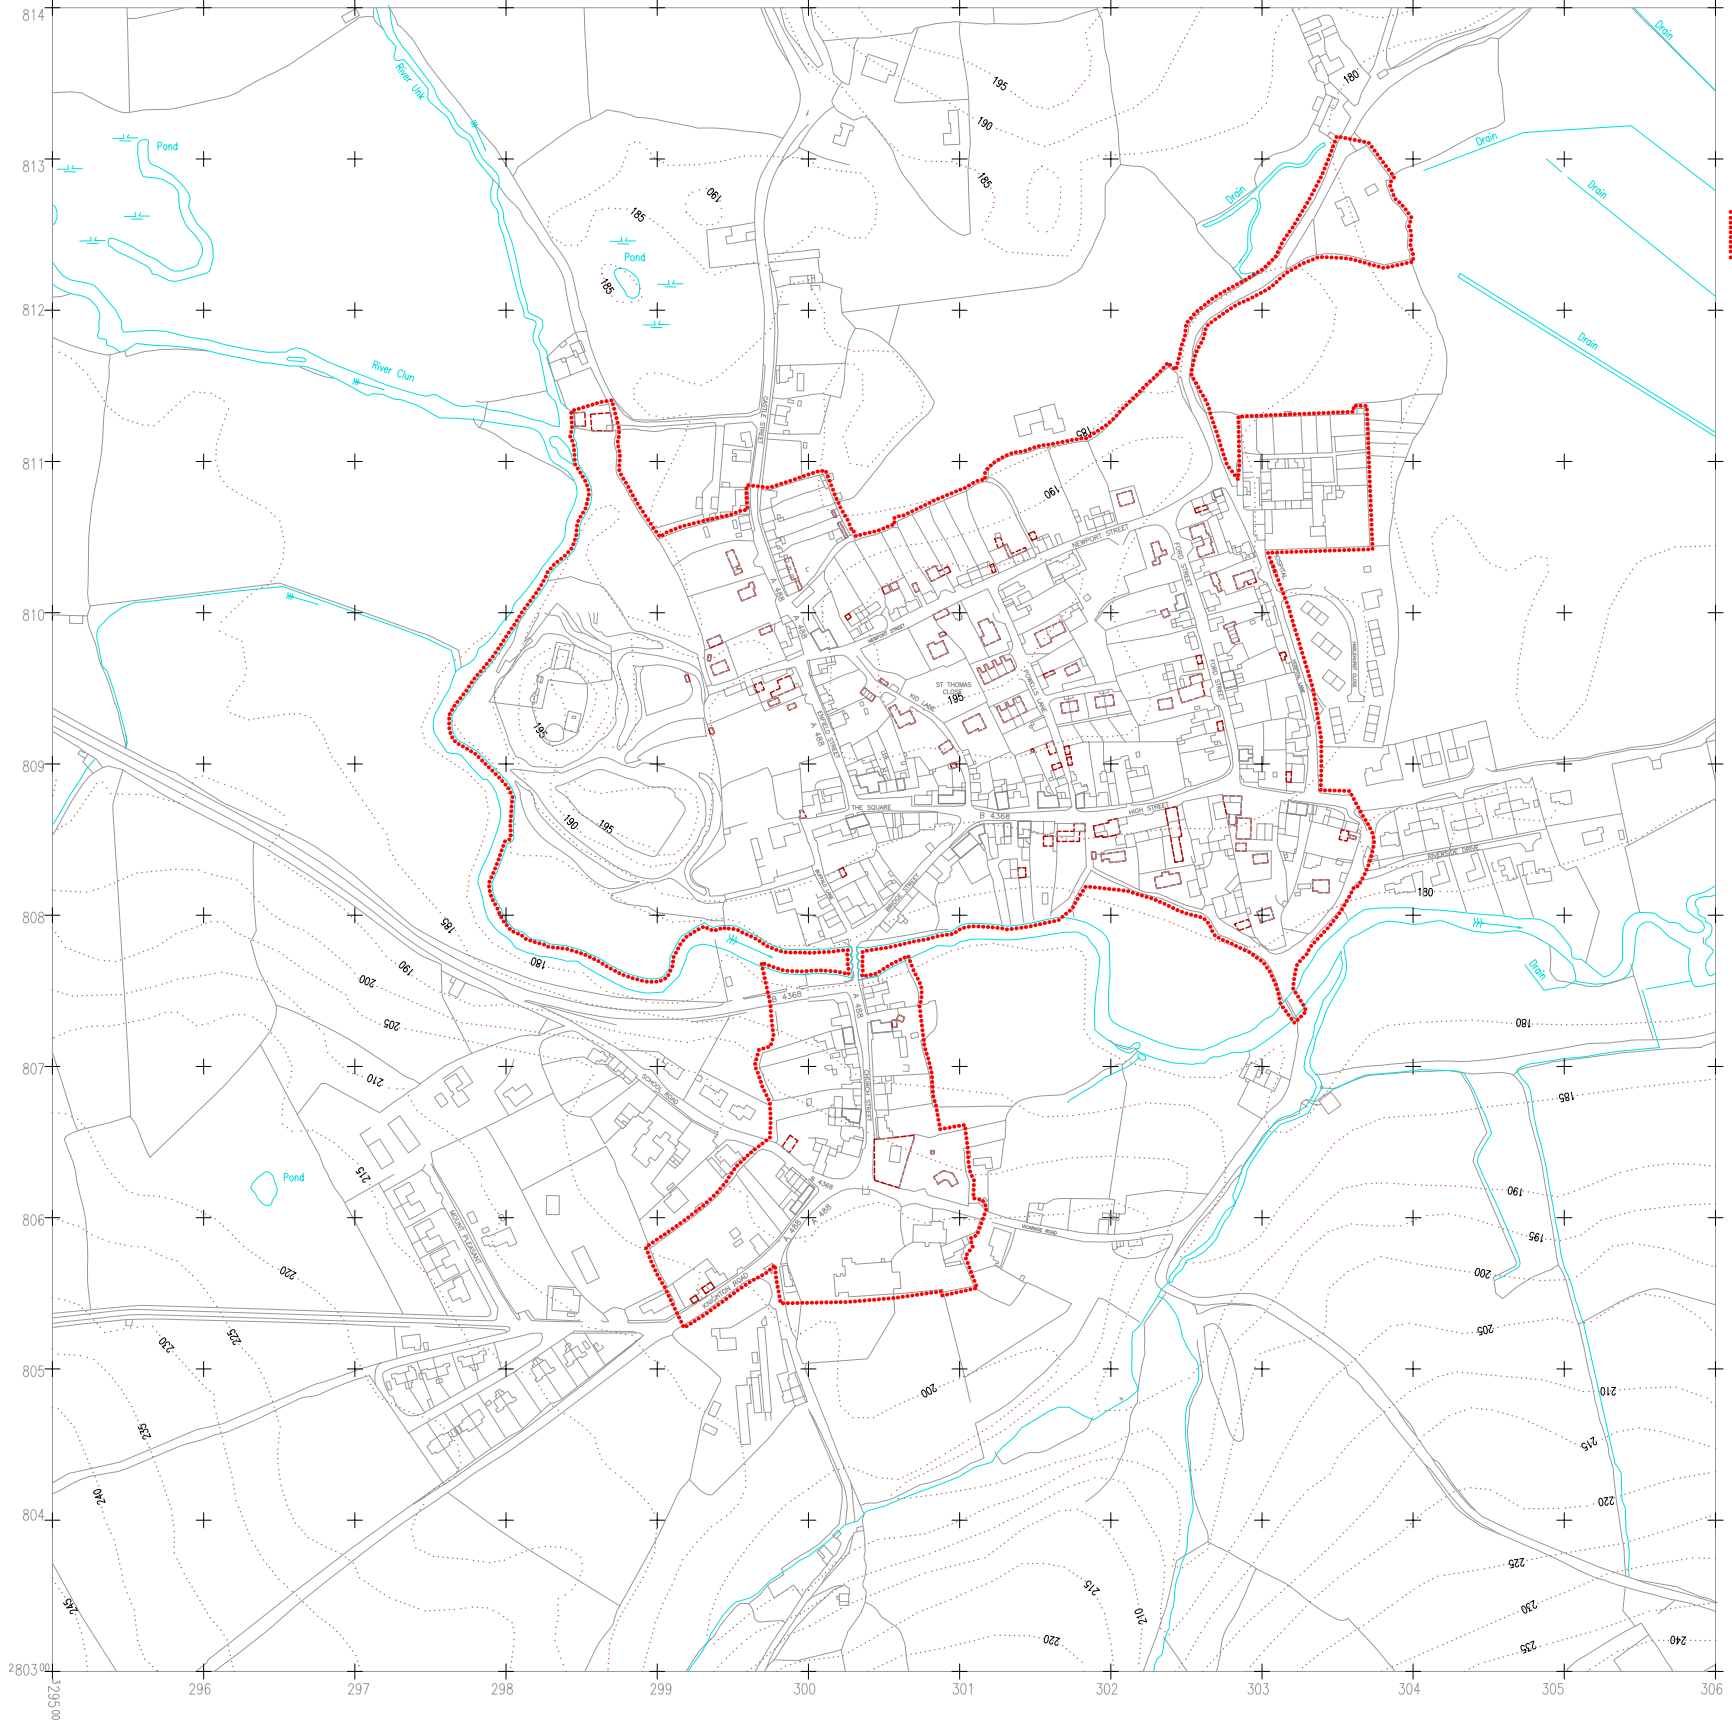

The Central Marches Historic Towns Survey
 County Archaeological Service
 Hereford & Worcester County Council

Clun
 Shropshire
 Observed cellarage and 20th century development
 1:5000
 date: 1996 LT/CMH/SJW

KEY:

- 18th/19th century Cellarage
- 20th century Development
- Urban Area

Based upon the 1988 Ordnance Survey mapping with the permission of the Controller of Her Majesty's Stationery Office © Crown copyright. Unauthorised reproduction infringes Crown copyright and may lead to prosecution or civil proceedings