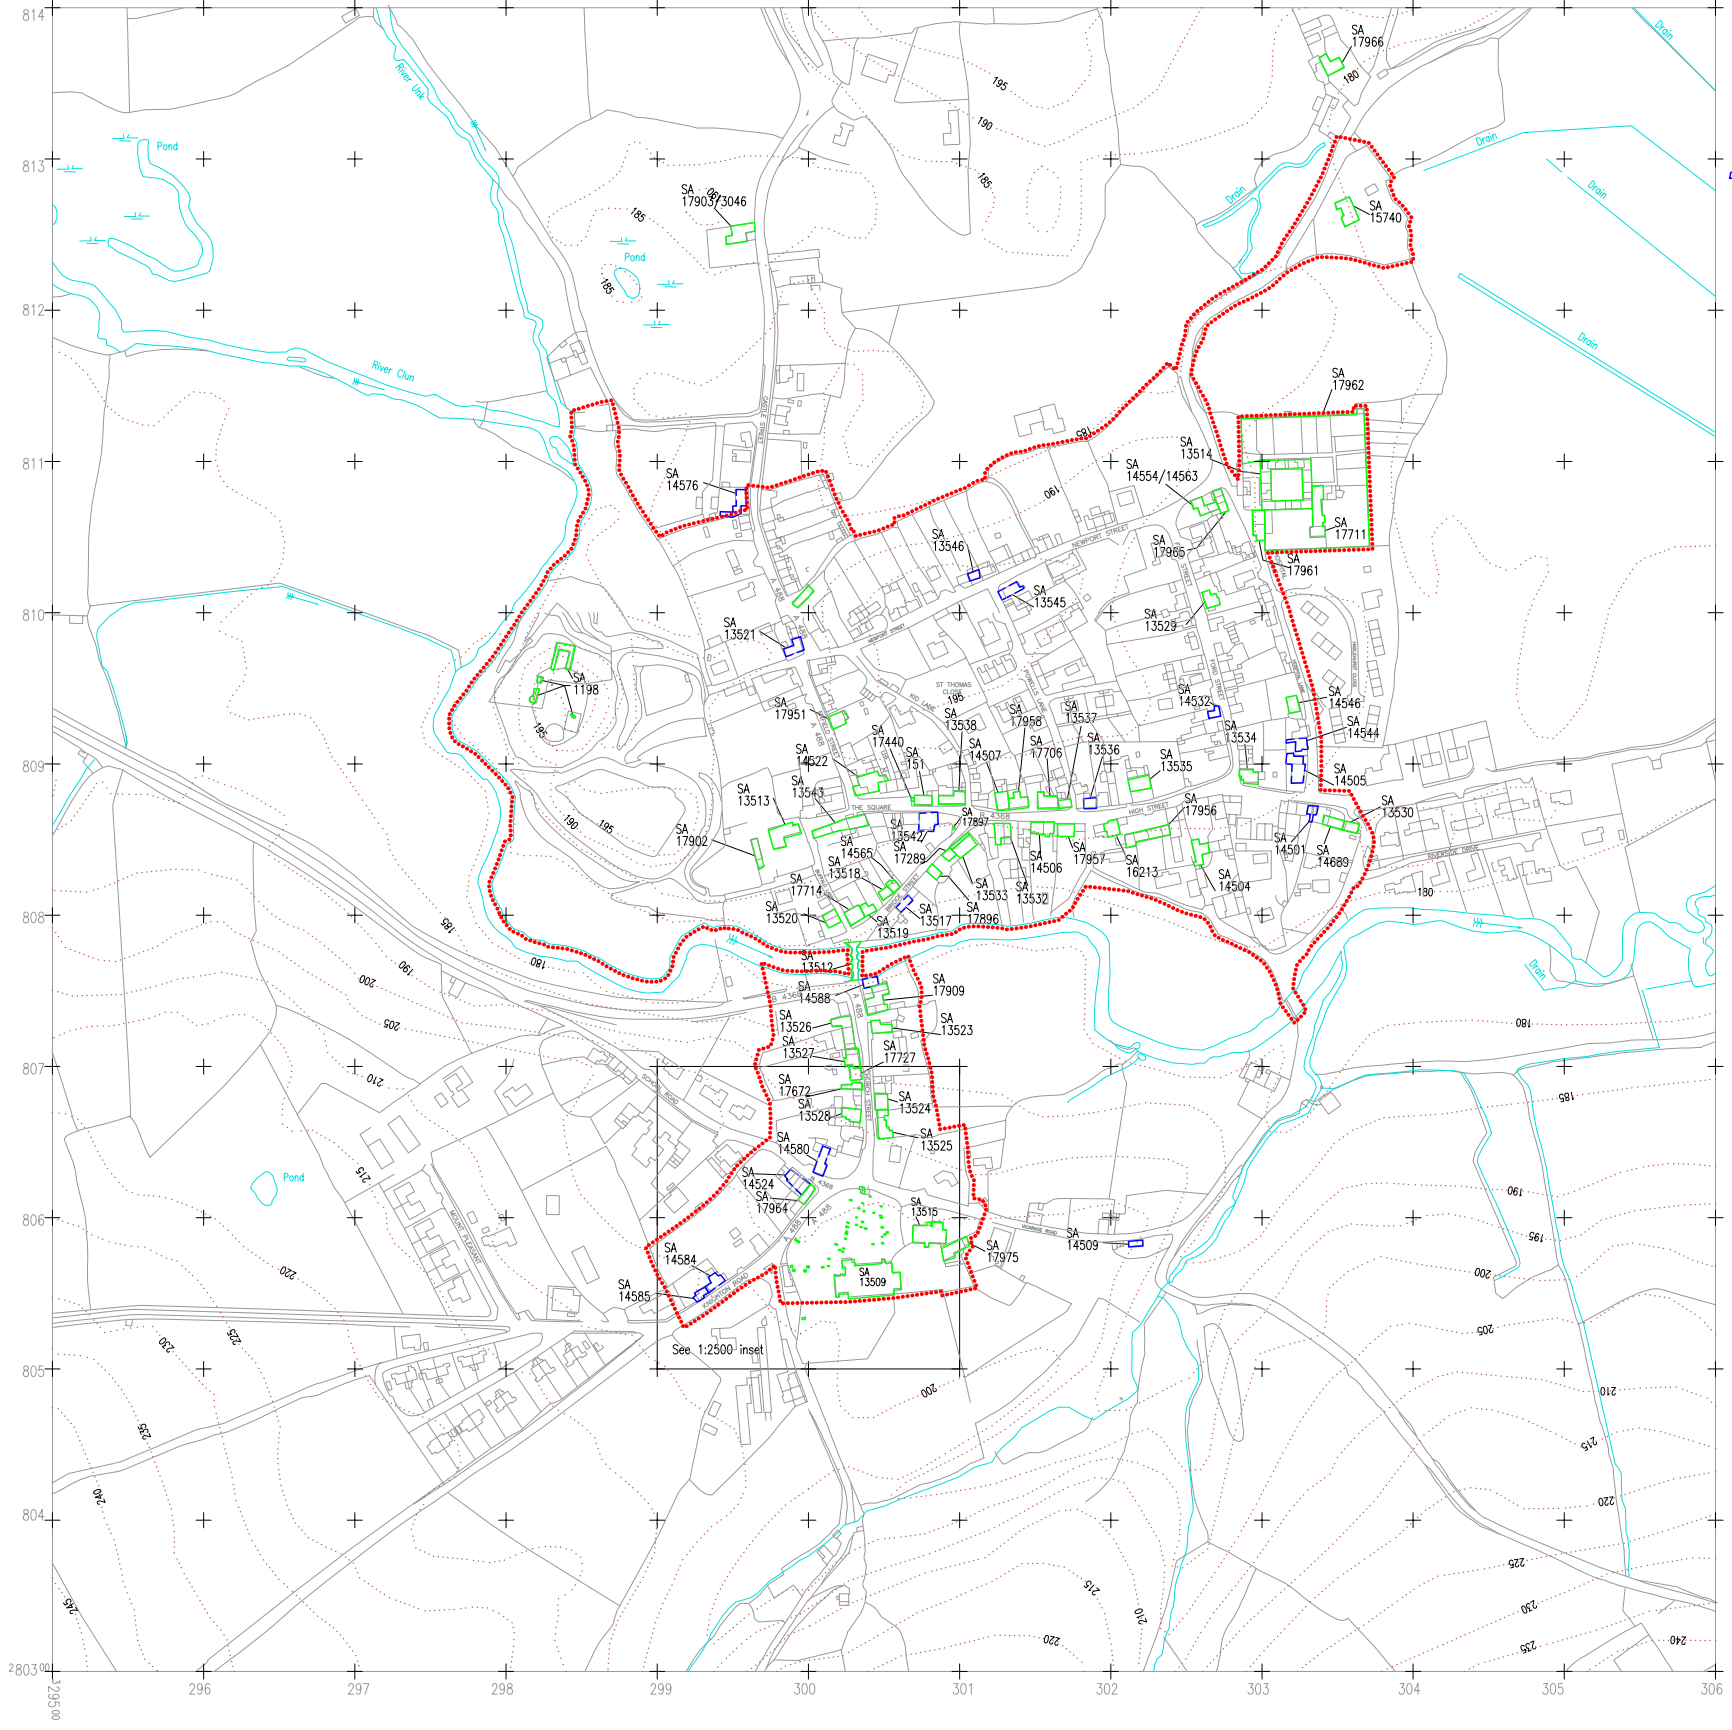

The Central Marches Historic Towns Survey
 County Archaeological Service
 Hereford & Worcester County Council

Clun Shropshire
 Historic buildings (listed & other recorded buildings) and urban area
 1:5000
 date: 1996 LT/CMH/SJW

KEY:

- SA ***** Listed Buildings
- SA ***** Historic Buildings
- SA ***** Demolished Buildings

Based upon the 1988 Ordnance Survey mapping with the permission of the Controller of Her Majesty's Stationery Office © Crown copyright. Unauthorised reproduction infringes Crown copyright and may lead to prosecution or civil proceedings