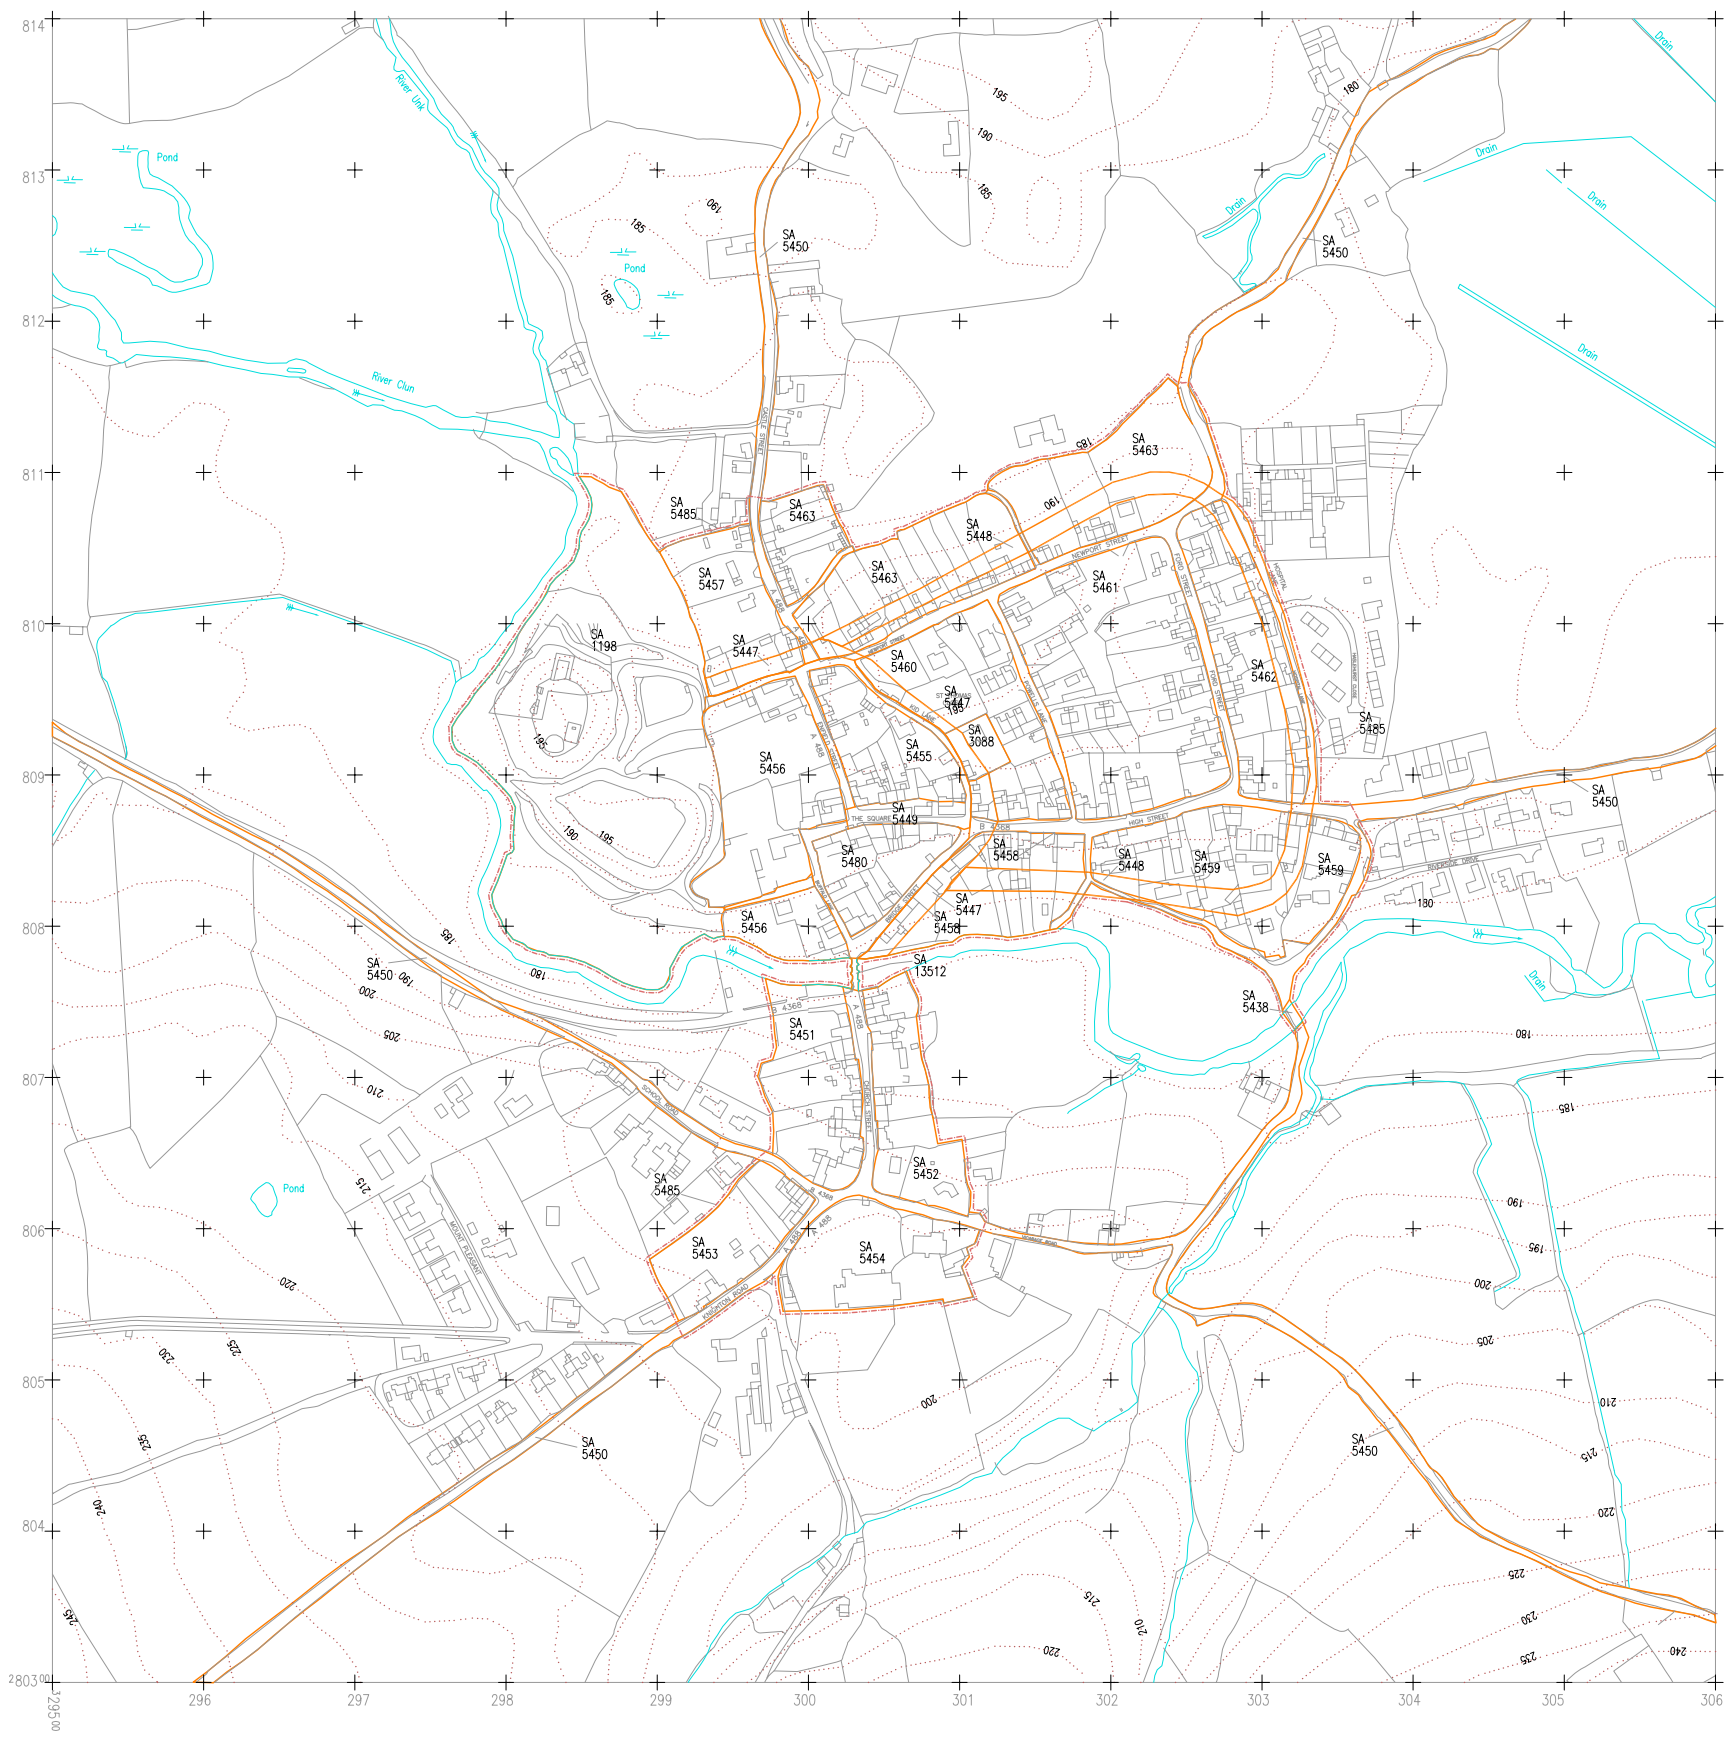

The
Central Marches
Historic Towns Survey
County Archaeological Service
Hereford & Worcester
County Council

Clun
Shropshire
Medieval urban form
and components
1:5000
date: 1996 LT/CMH/SJW

KEY:
 Medieval Urban Component
 Medieval Urban Form