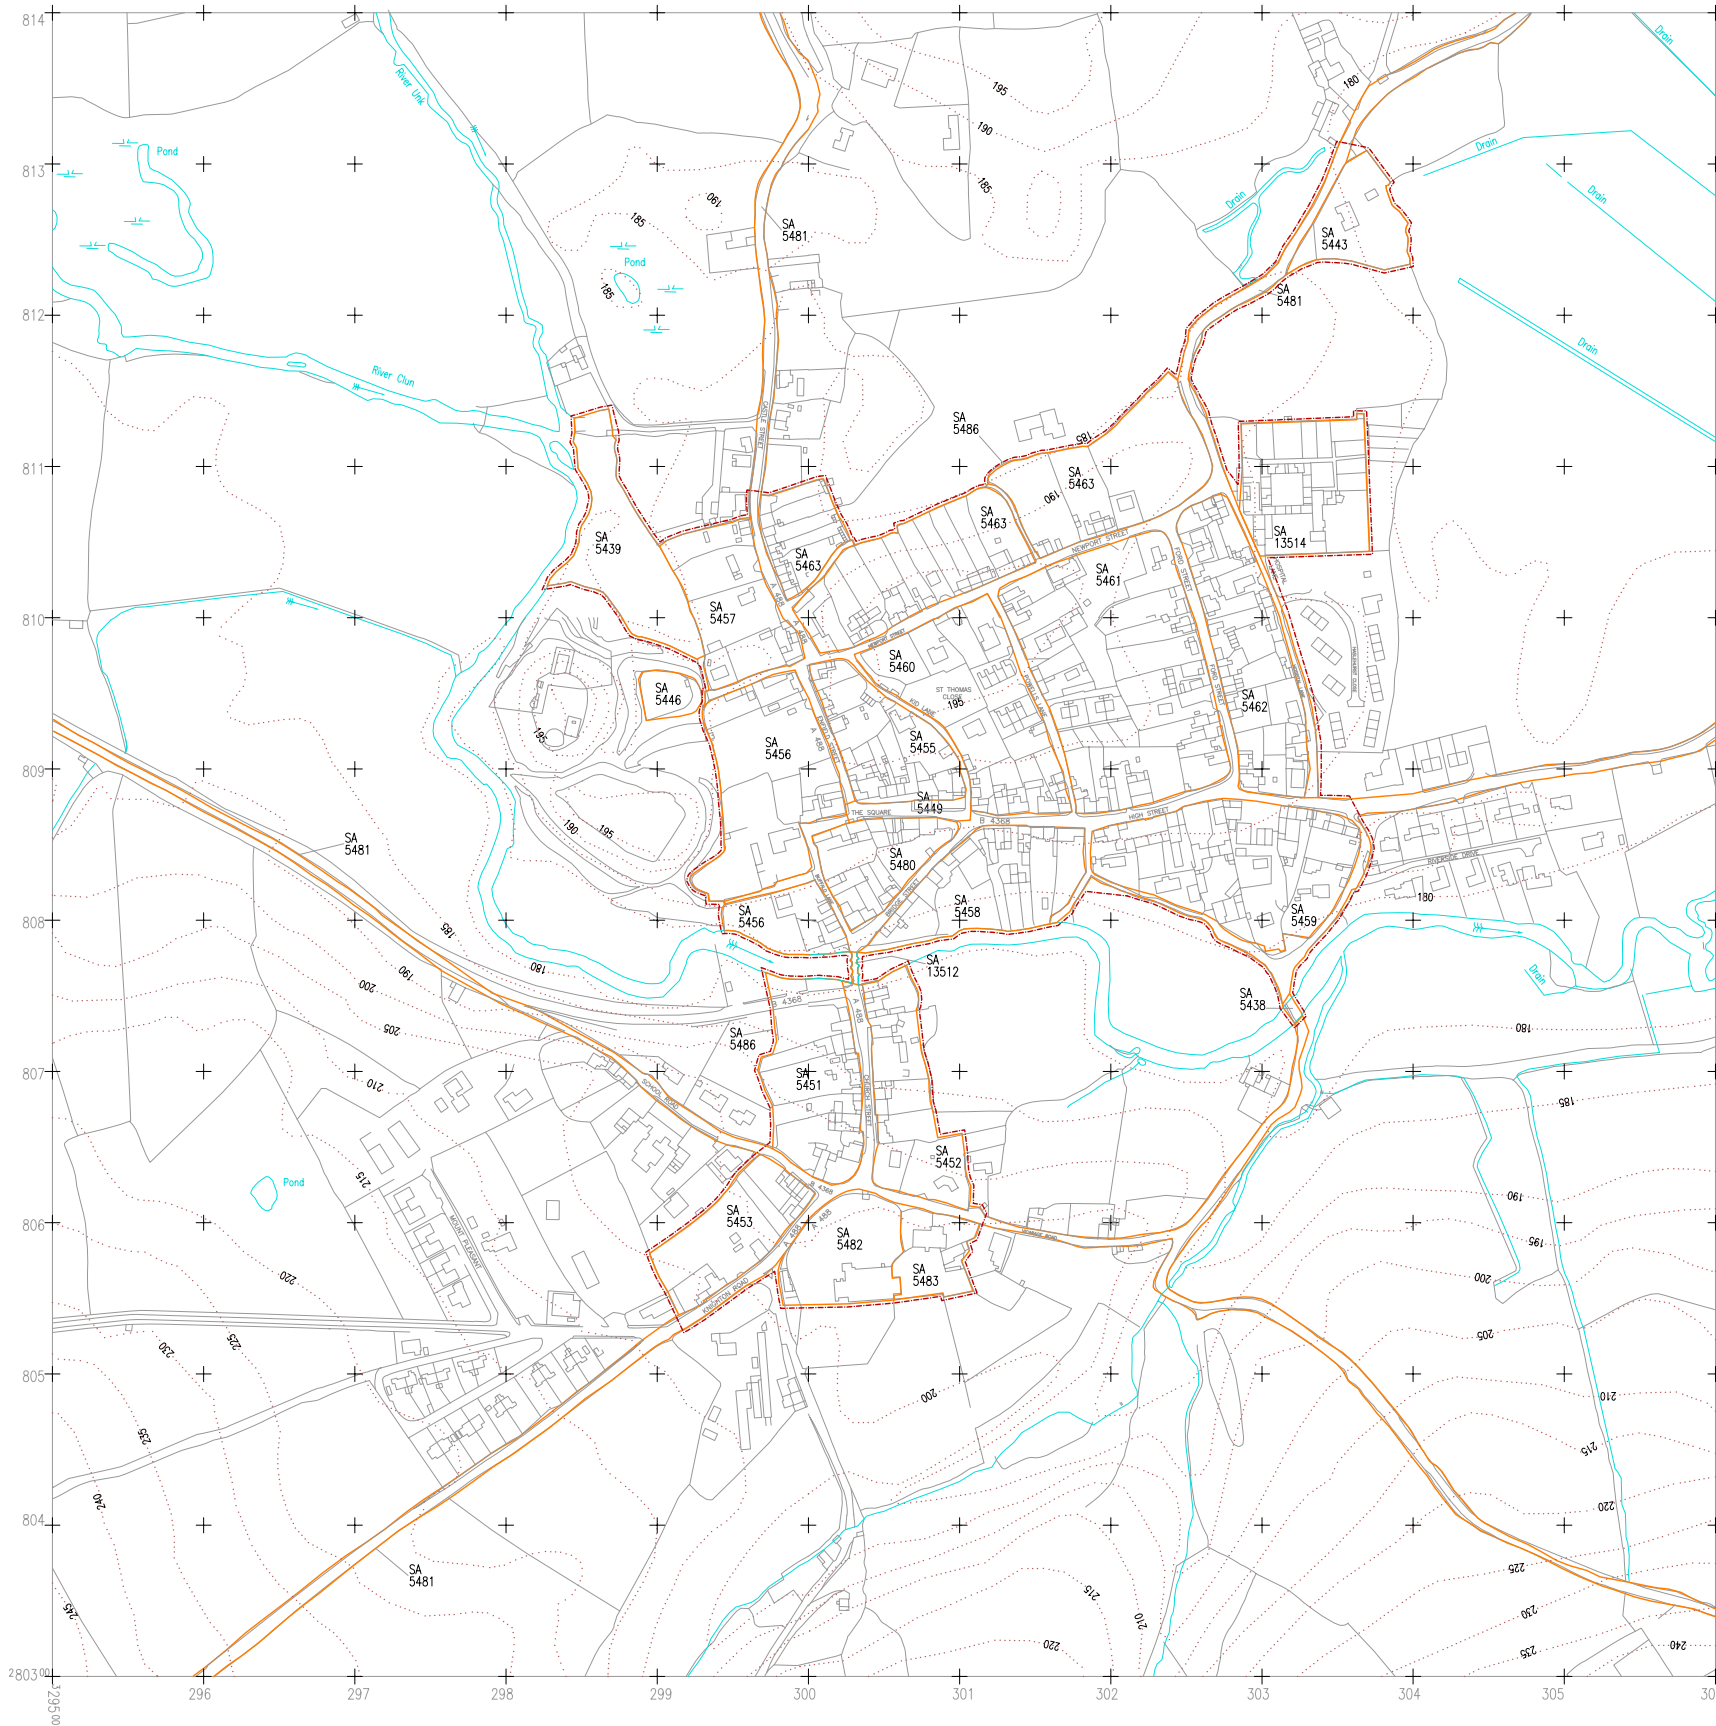

**The
Central Marches
Historic Towns Survey**

Clun
Shropshire
Post-medieval urban form
and components
1:5000
date: 1996 LT/CMH/SJW

KEY:

- Post-medieval Urban Component
- Post-medieval Urban Form