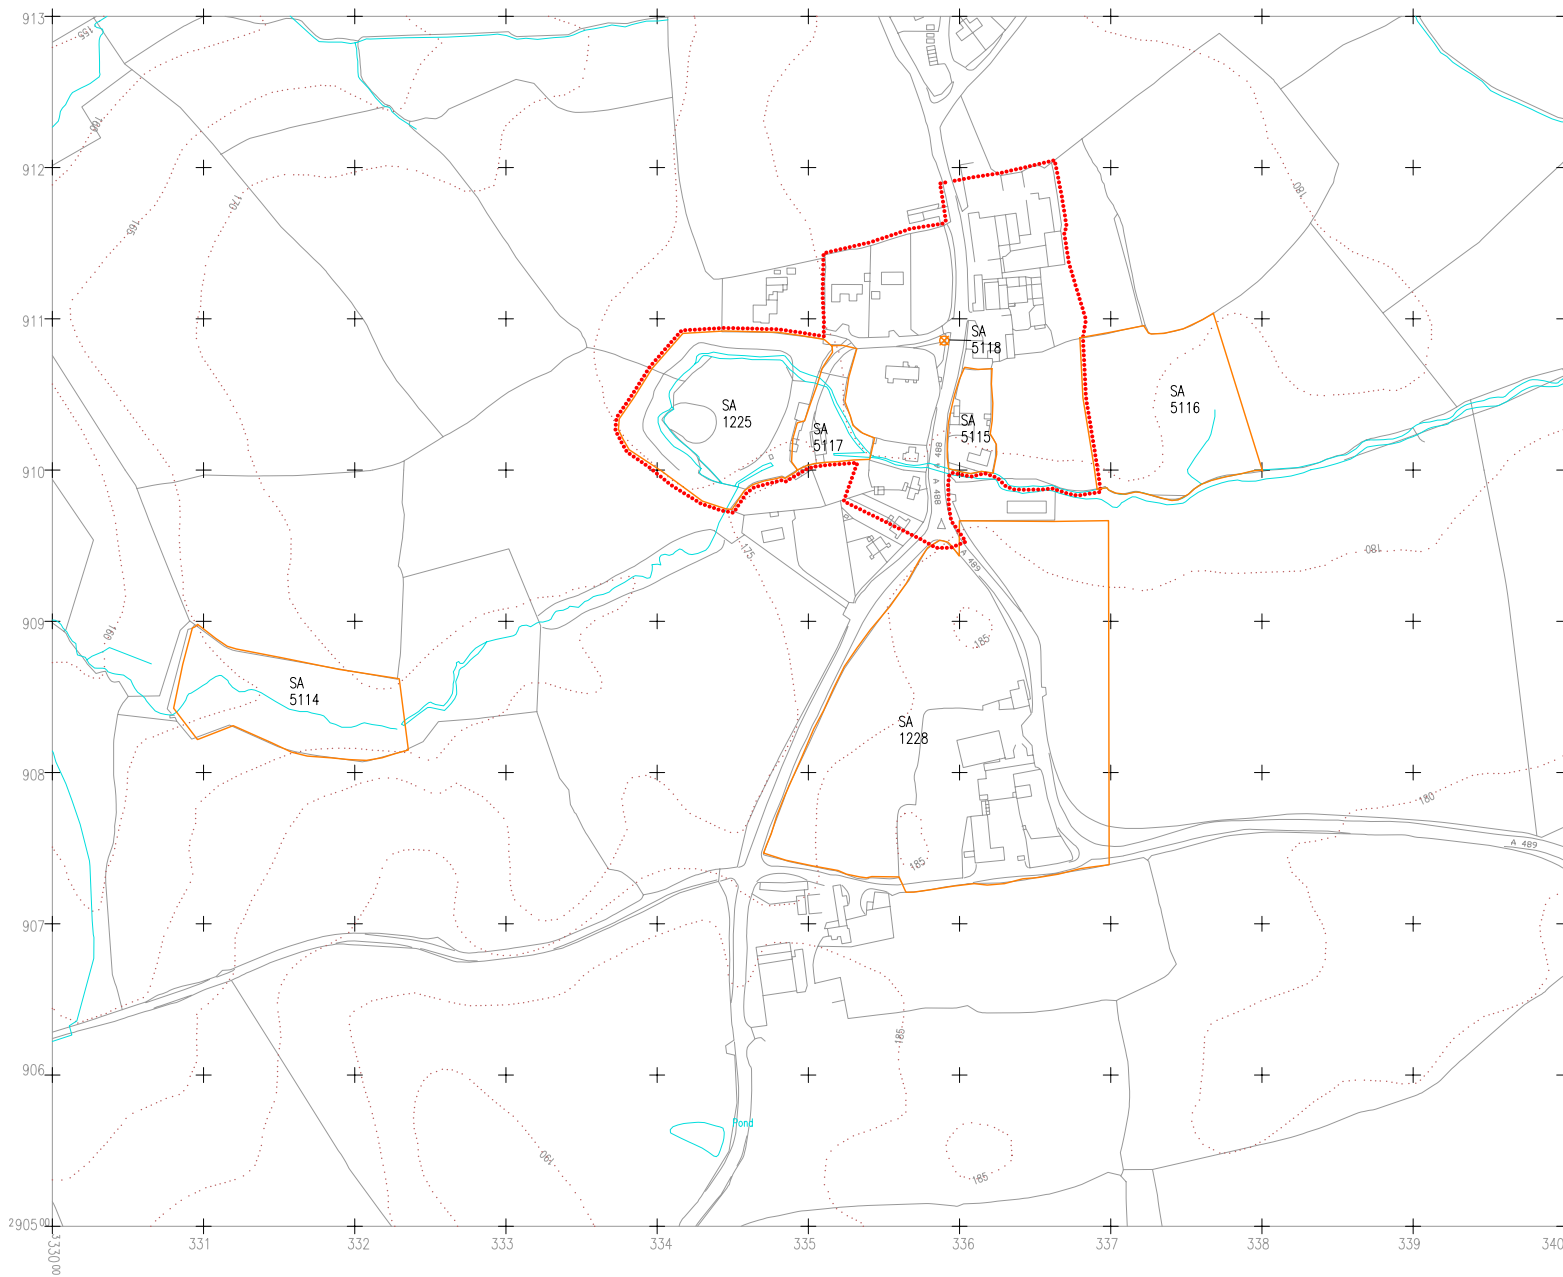

*The
Central Marches
Historic Towns Survey*
County Archaeological Service
Hereford & Worcester
County Council

Lydham
Shropshire
Archaeological Remains
and urban area
1:5000
date: 1996 LT/CMH/SJW

1. KEY:
2. Archaeological Sites (area)
   - Archaeological Sites (point)
   - Urban Area