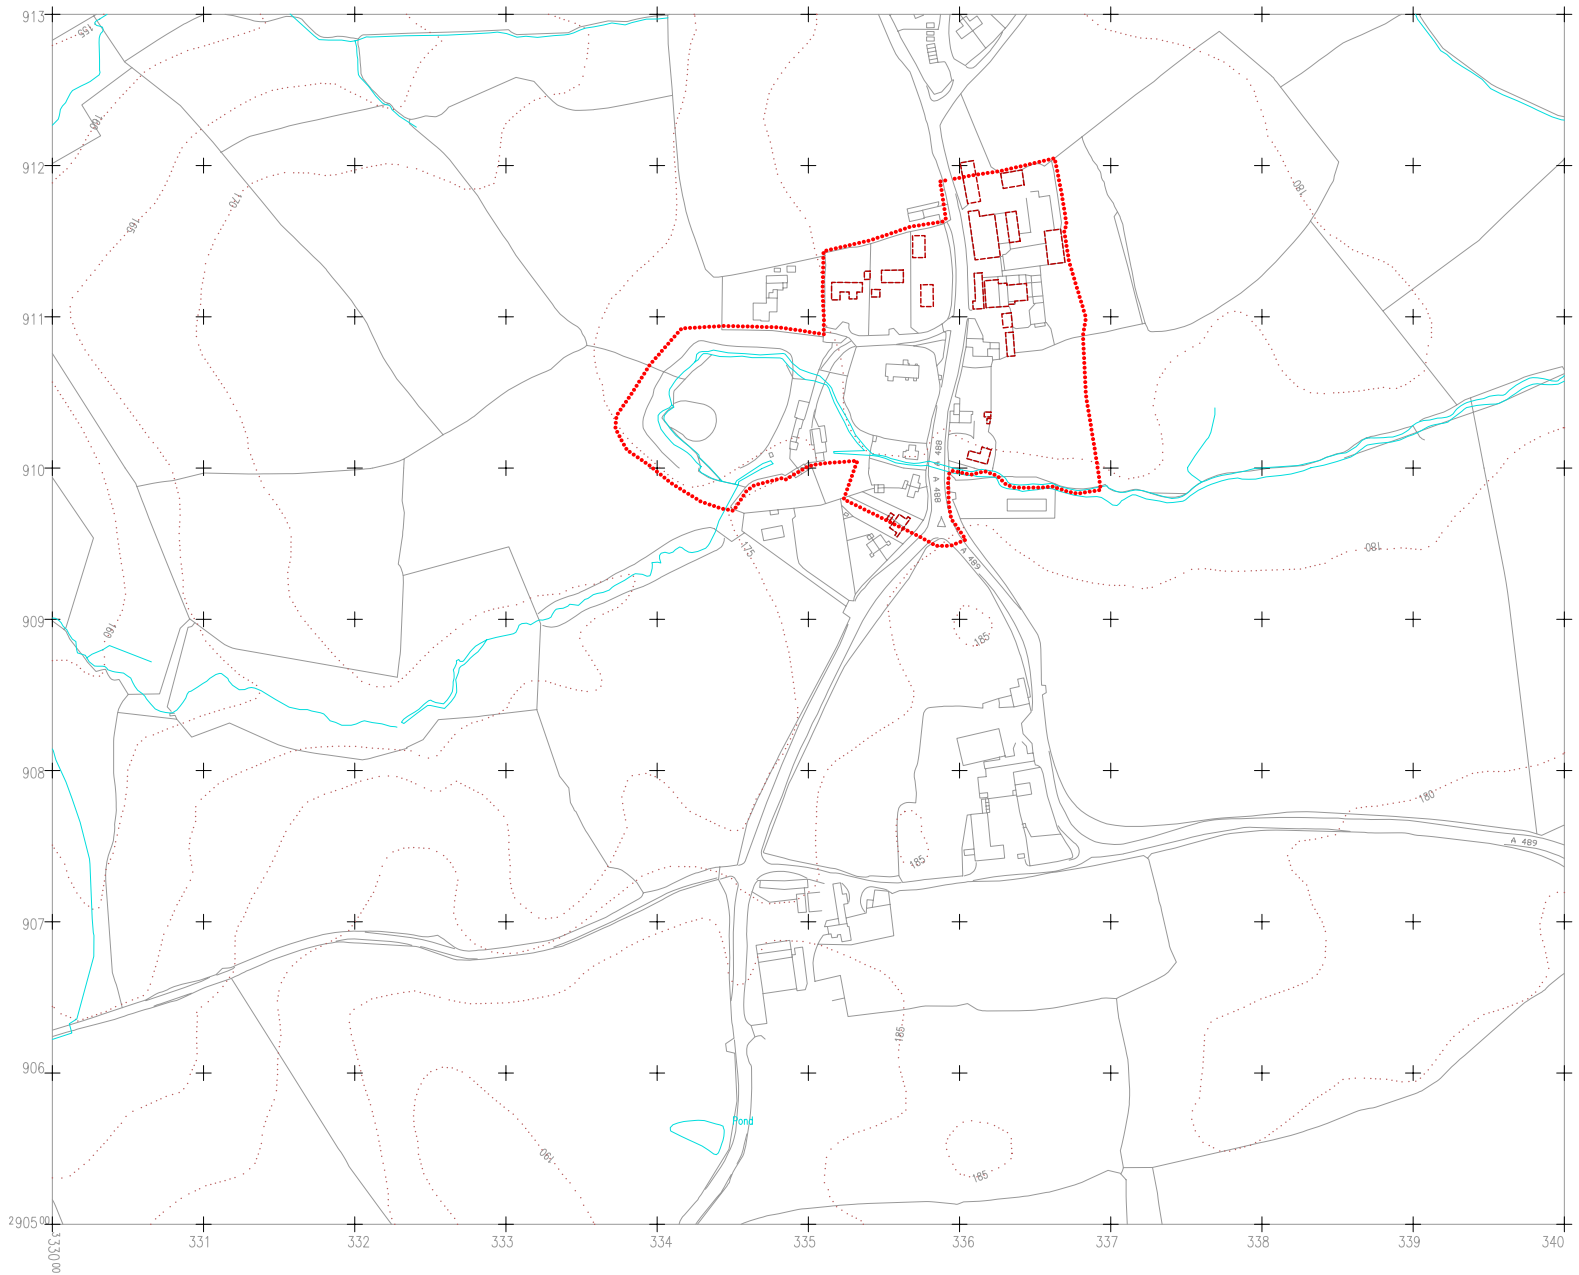

*The
Central Marches
Historic Towns Survey*
County Archaeological Service
Hereford & Worcester
County Council

Lydham
Shropshire
**Observed cellarage and
20th century development**
1:5000
date: 1996 LT/CMH/SJW

- KEY:
-  18th/19th century Cellarage
 -  20th century Development
 -  Urban Area

Based upon the 1988 Ordnance Survey mapping with the permission of the Controller of Her Majesty's Stationery Office © Crown copyright. Unauthorised reproduction infringes Crown copyright and may lead to prosecution or civil proceedings