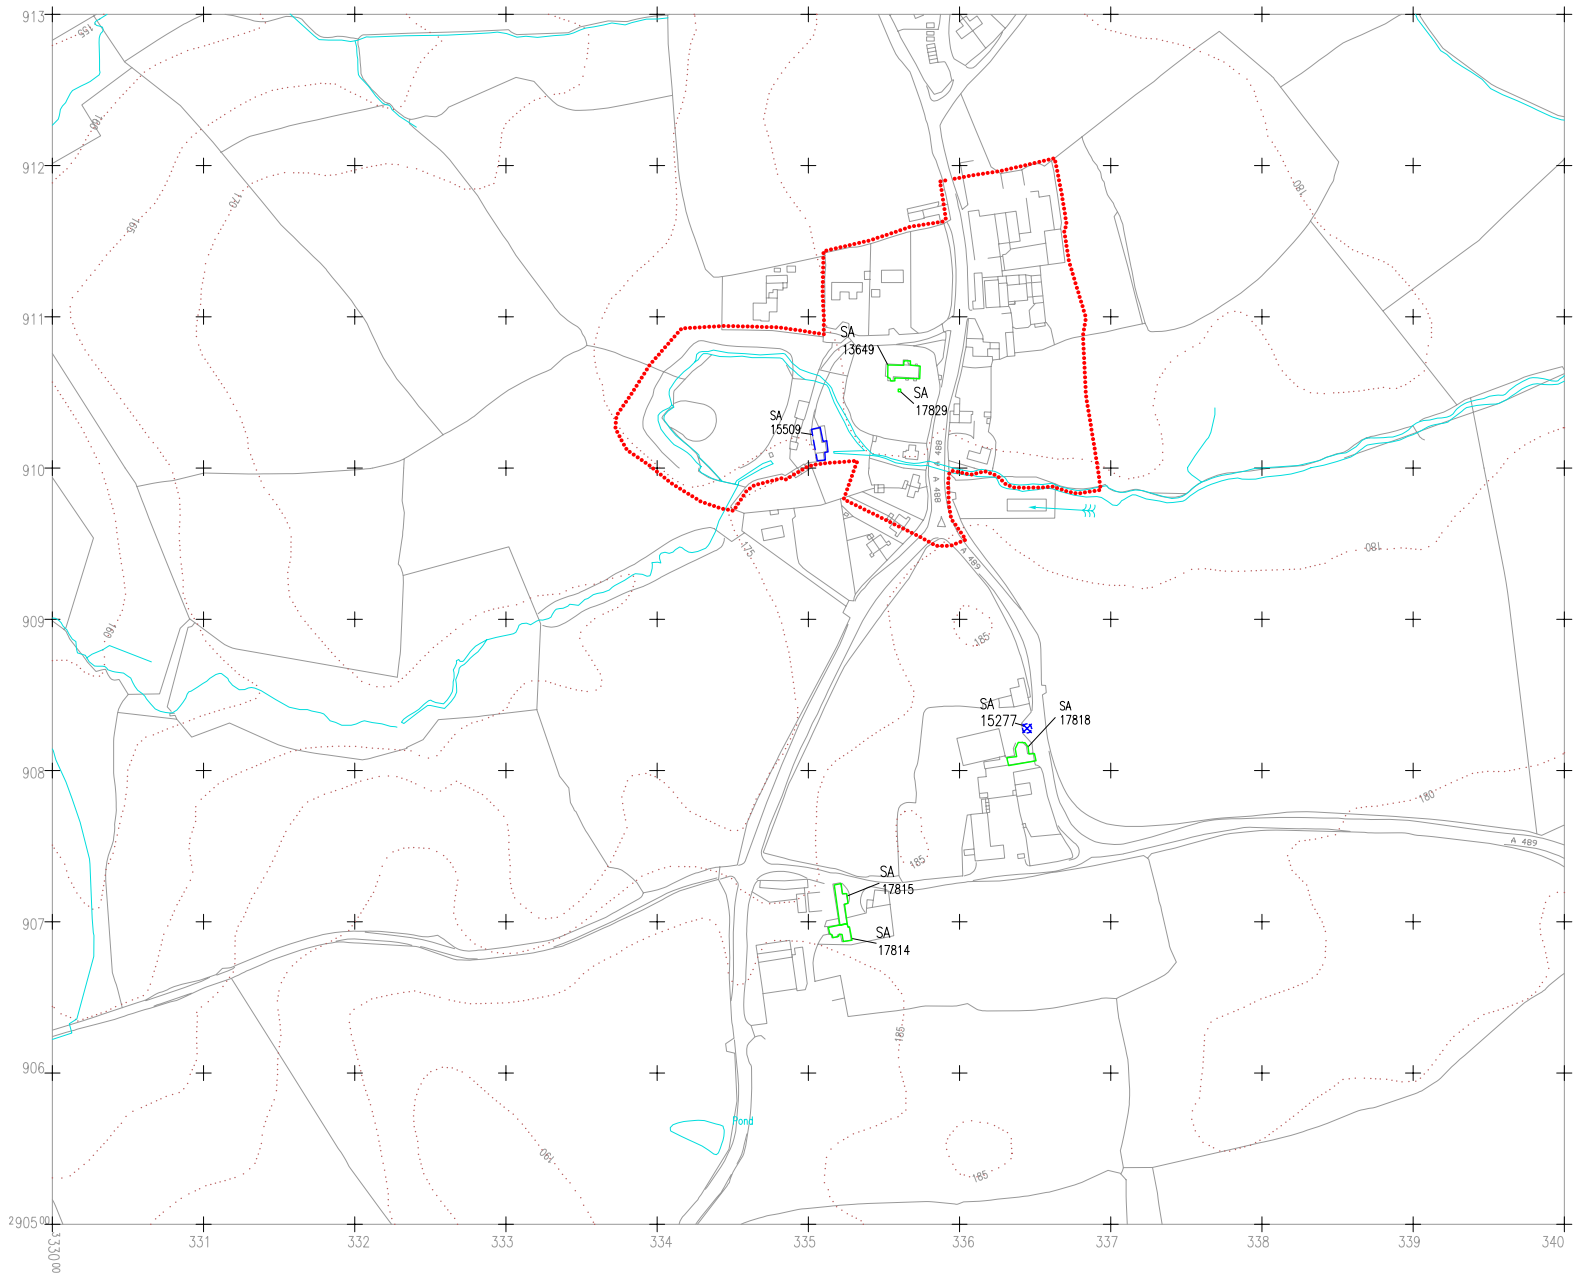

*The
Central Marches
Historic Towns Survey*

Lydham
Shropshire
Historic buildings
(listed & other recorded buildings)
and urban area
1:5000
date: 1996 LT/CMH/SJW

KEY:

- Listed Buildings
- Historic Buildings
- Demolished Buildings