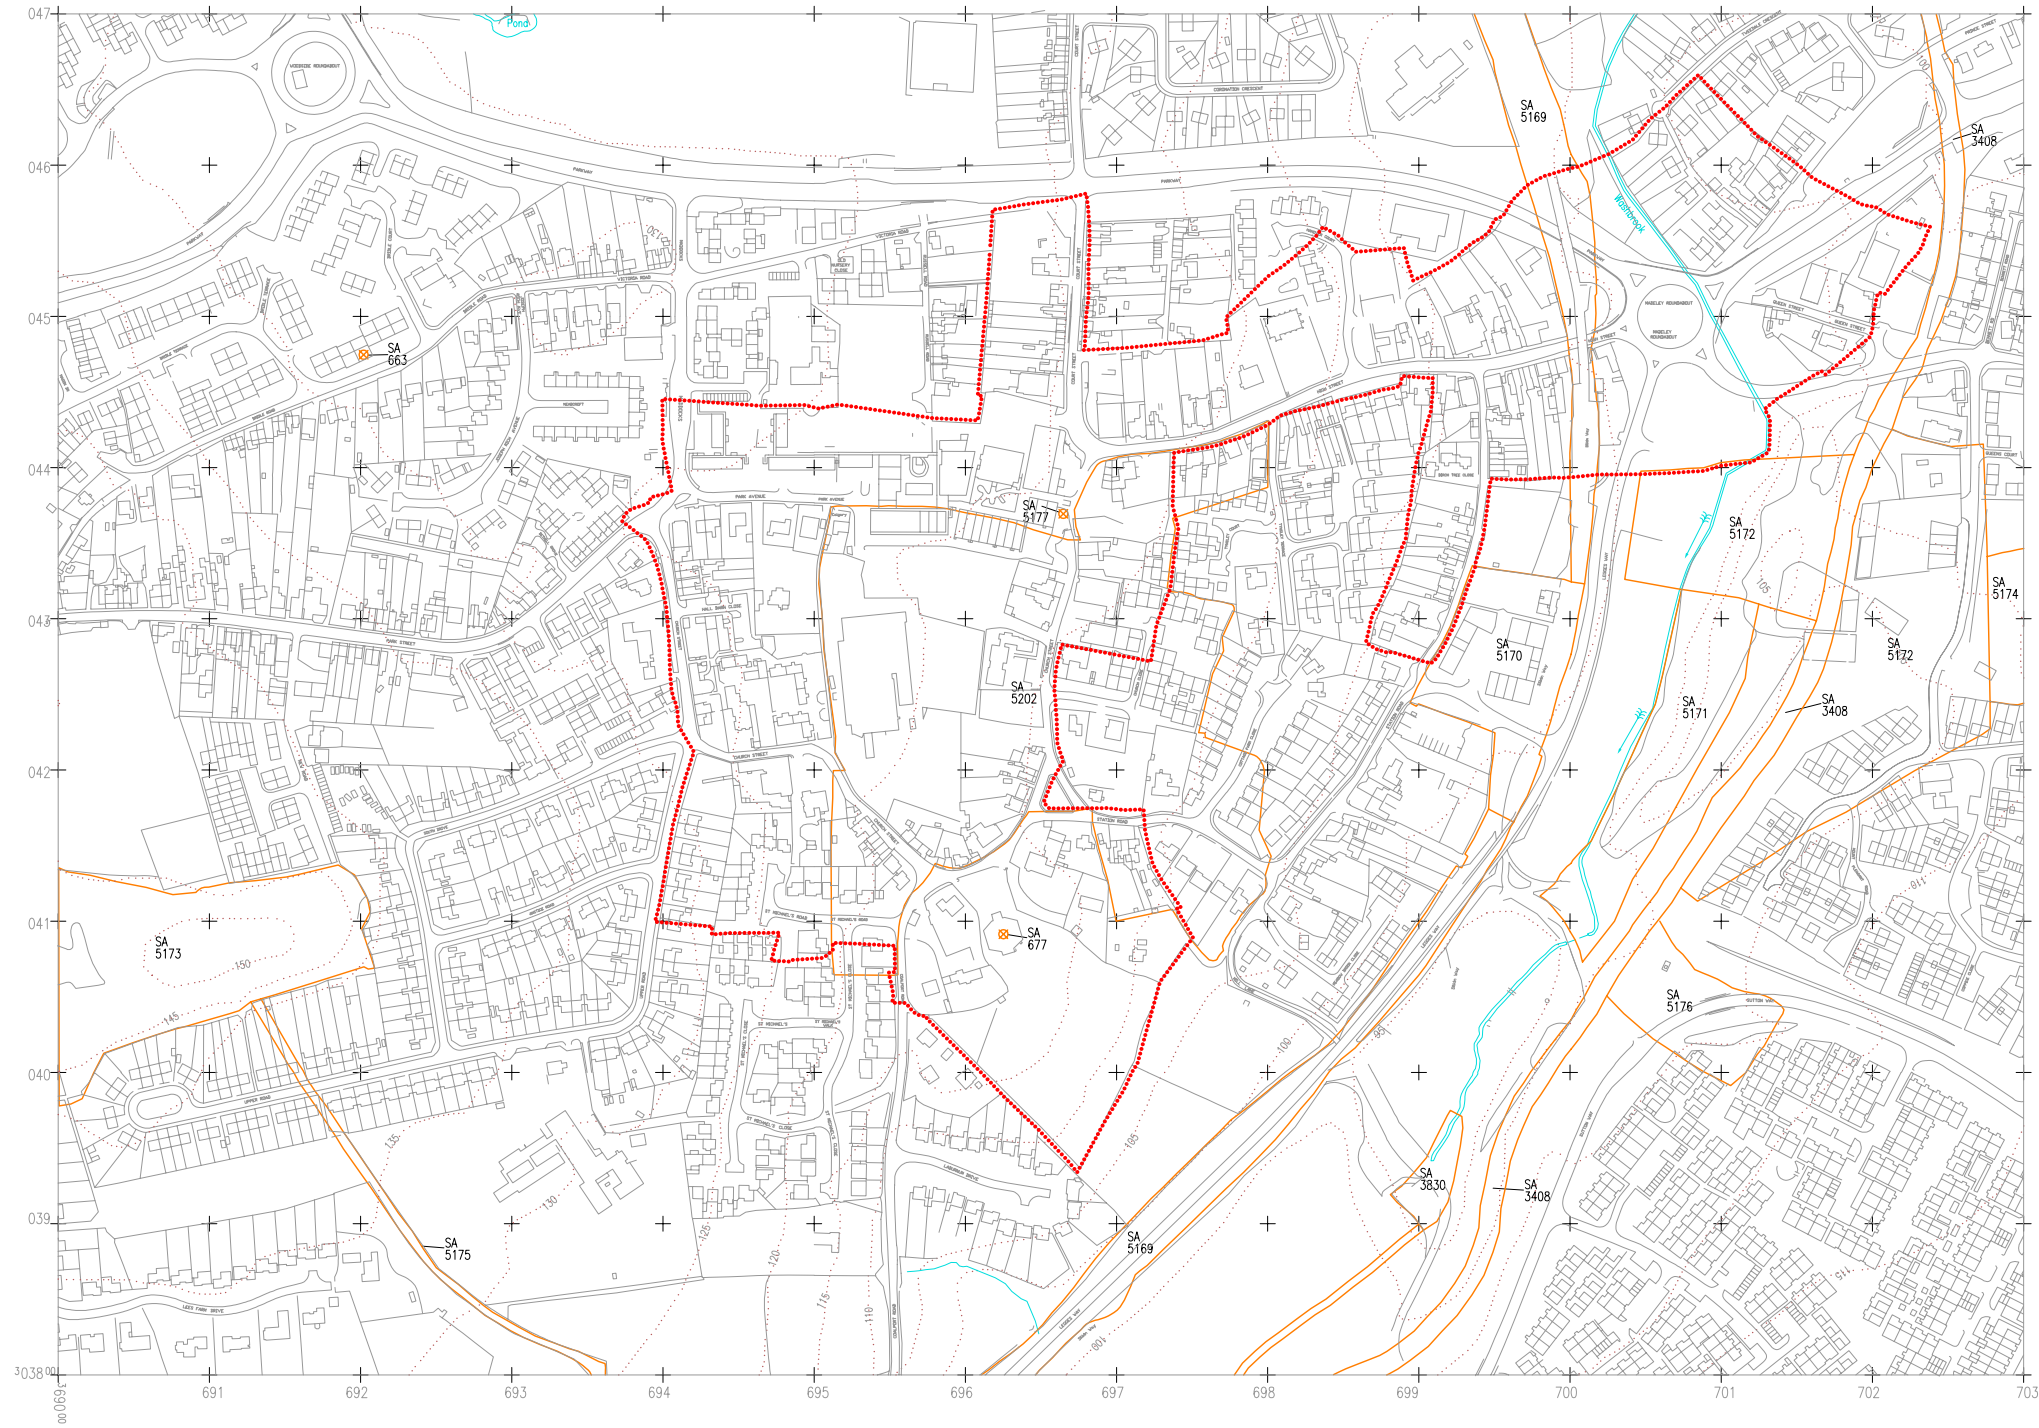

*The
Central Marches
Historic Towns Survey*

County Archaeological Service
Hereford & Worcester
County Council

Madeley
Shropshire

Archaeological Remains
and urban area

1:5000
date: 05.03.96 LT/CMH/SJW

KEY:

- SA ****
  Archaeological Sites (area)
- SA ****
  Archaeological Sites (point)
- Urban Area