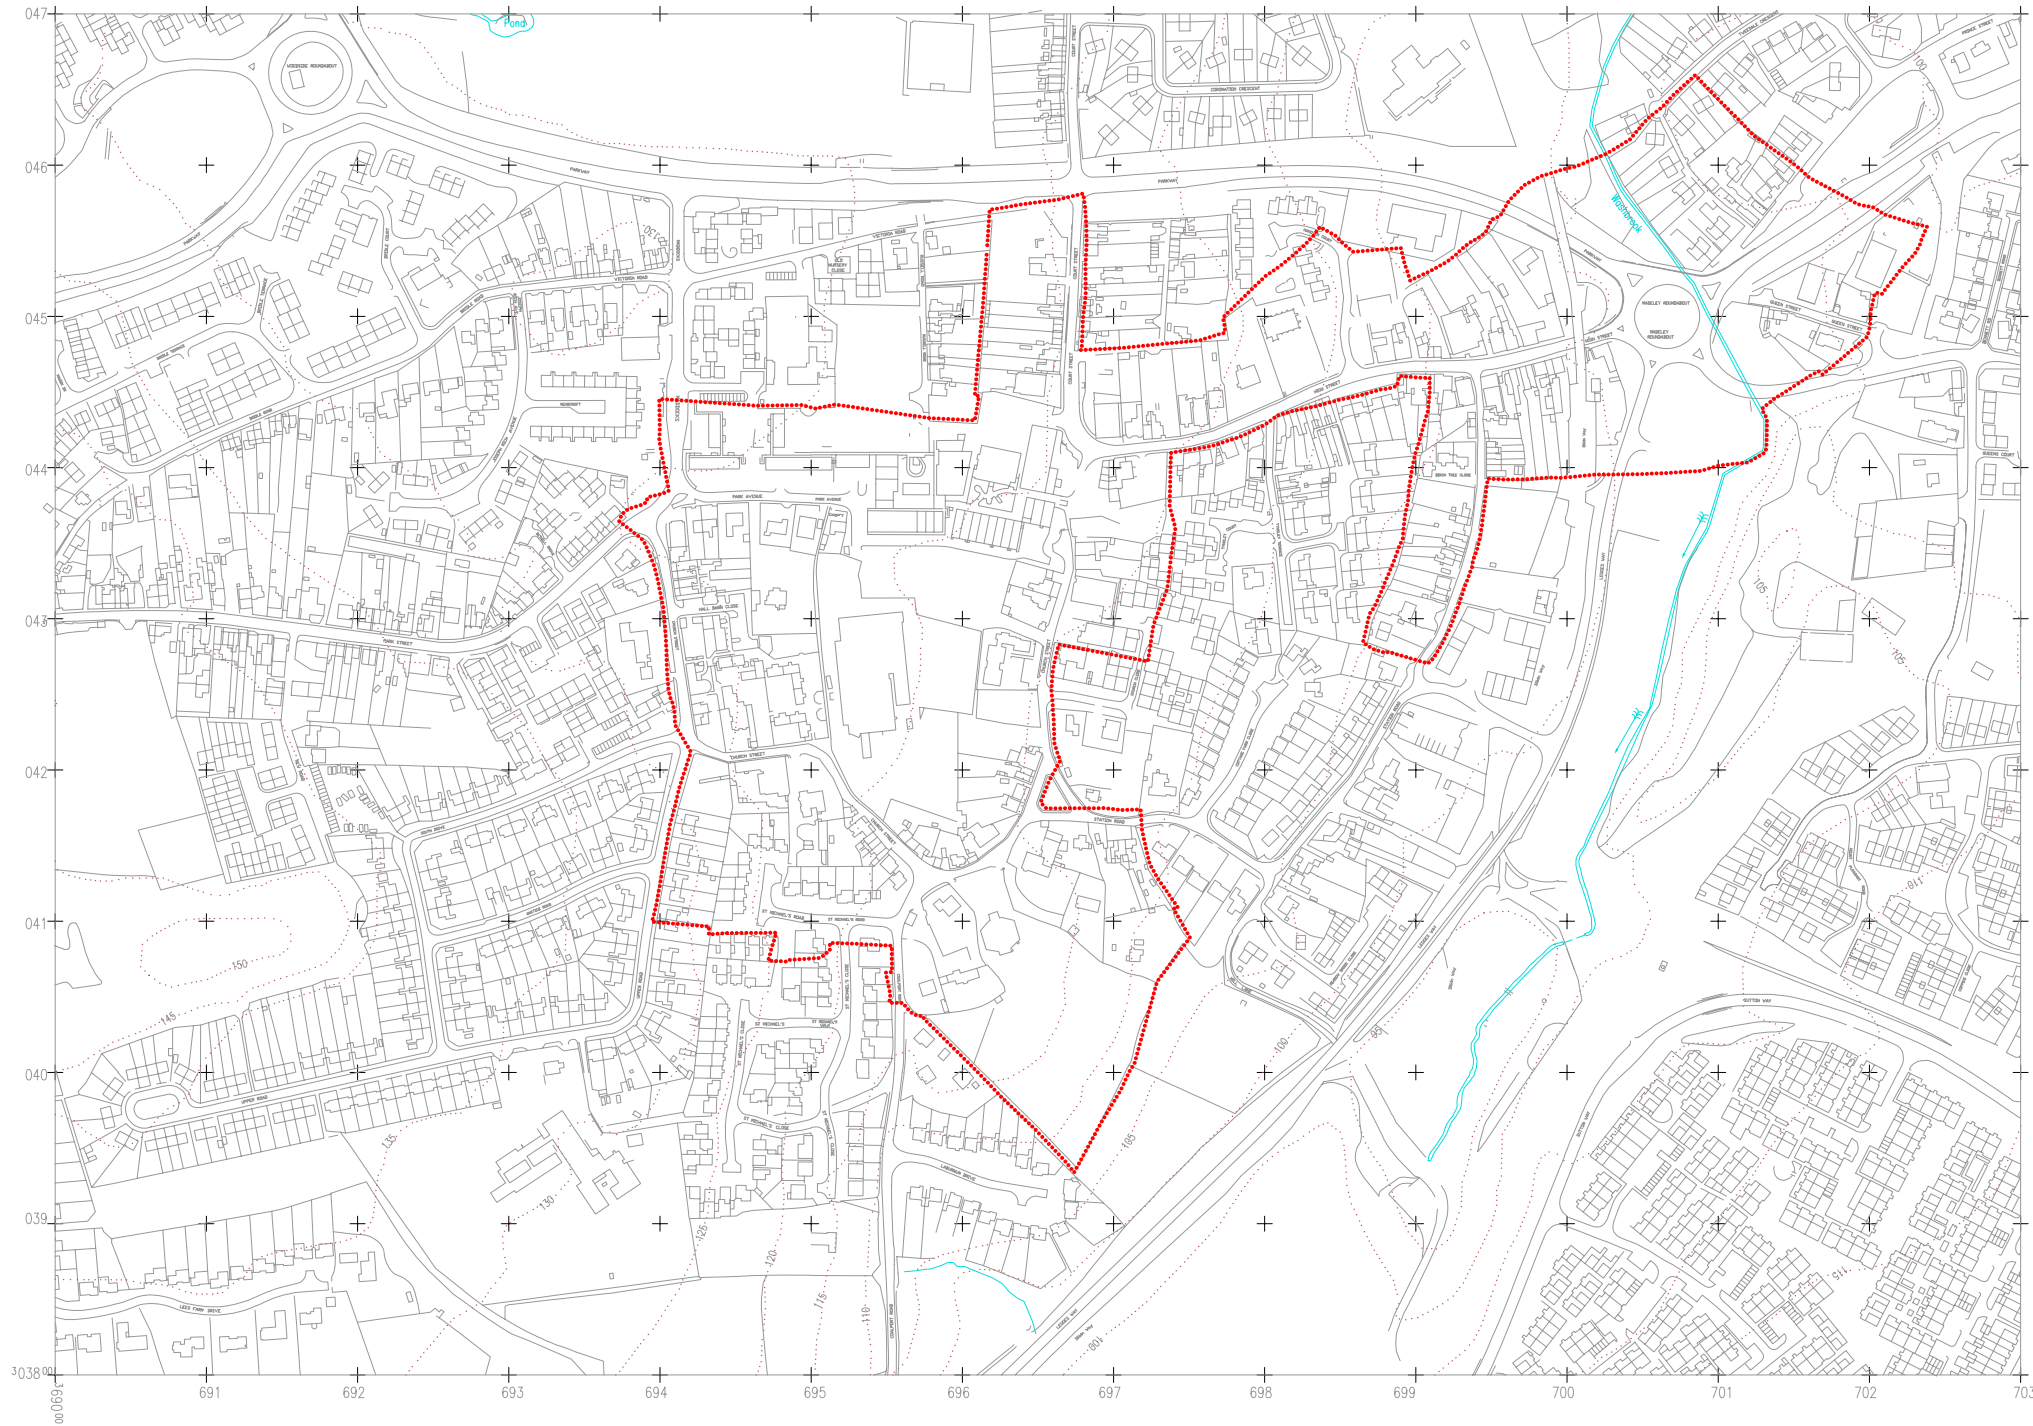

The Central Marches Historic Towns Survey
County Archaeological Service
Hereford & Worcester County Council

Madeley Shropshire
Archaeological Constraints
1:5000
Plotted: 1996 LT/CMH/SJW

KEY:

- Scheduled Ancient Monuments
- Urban Area