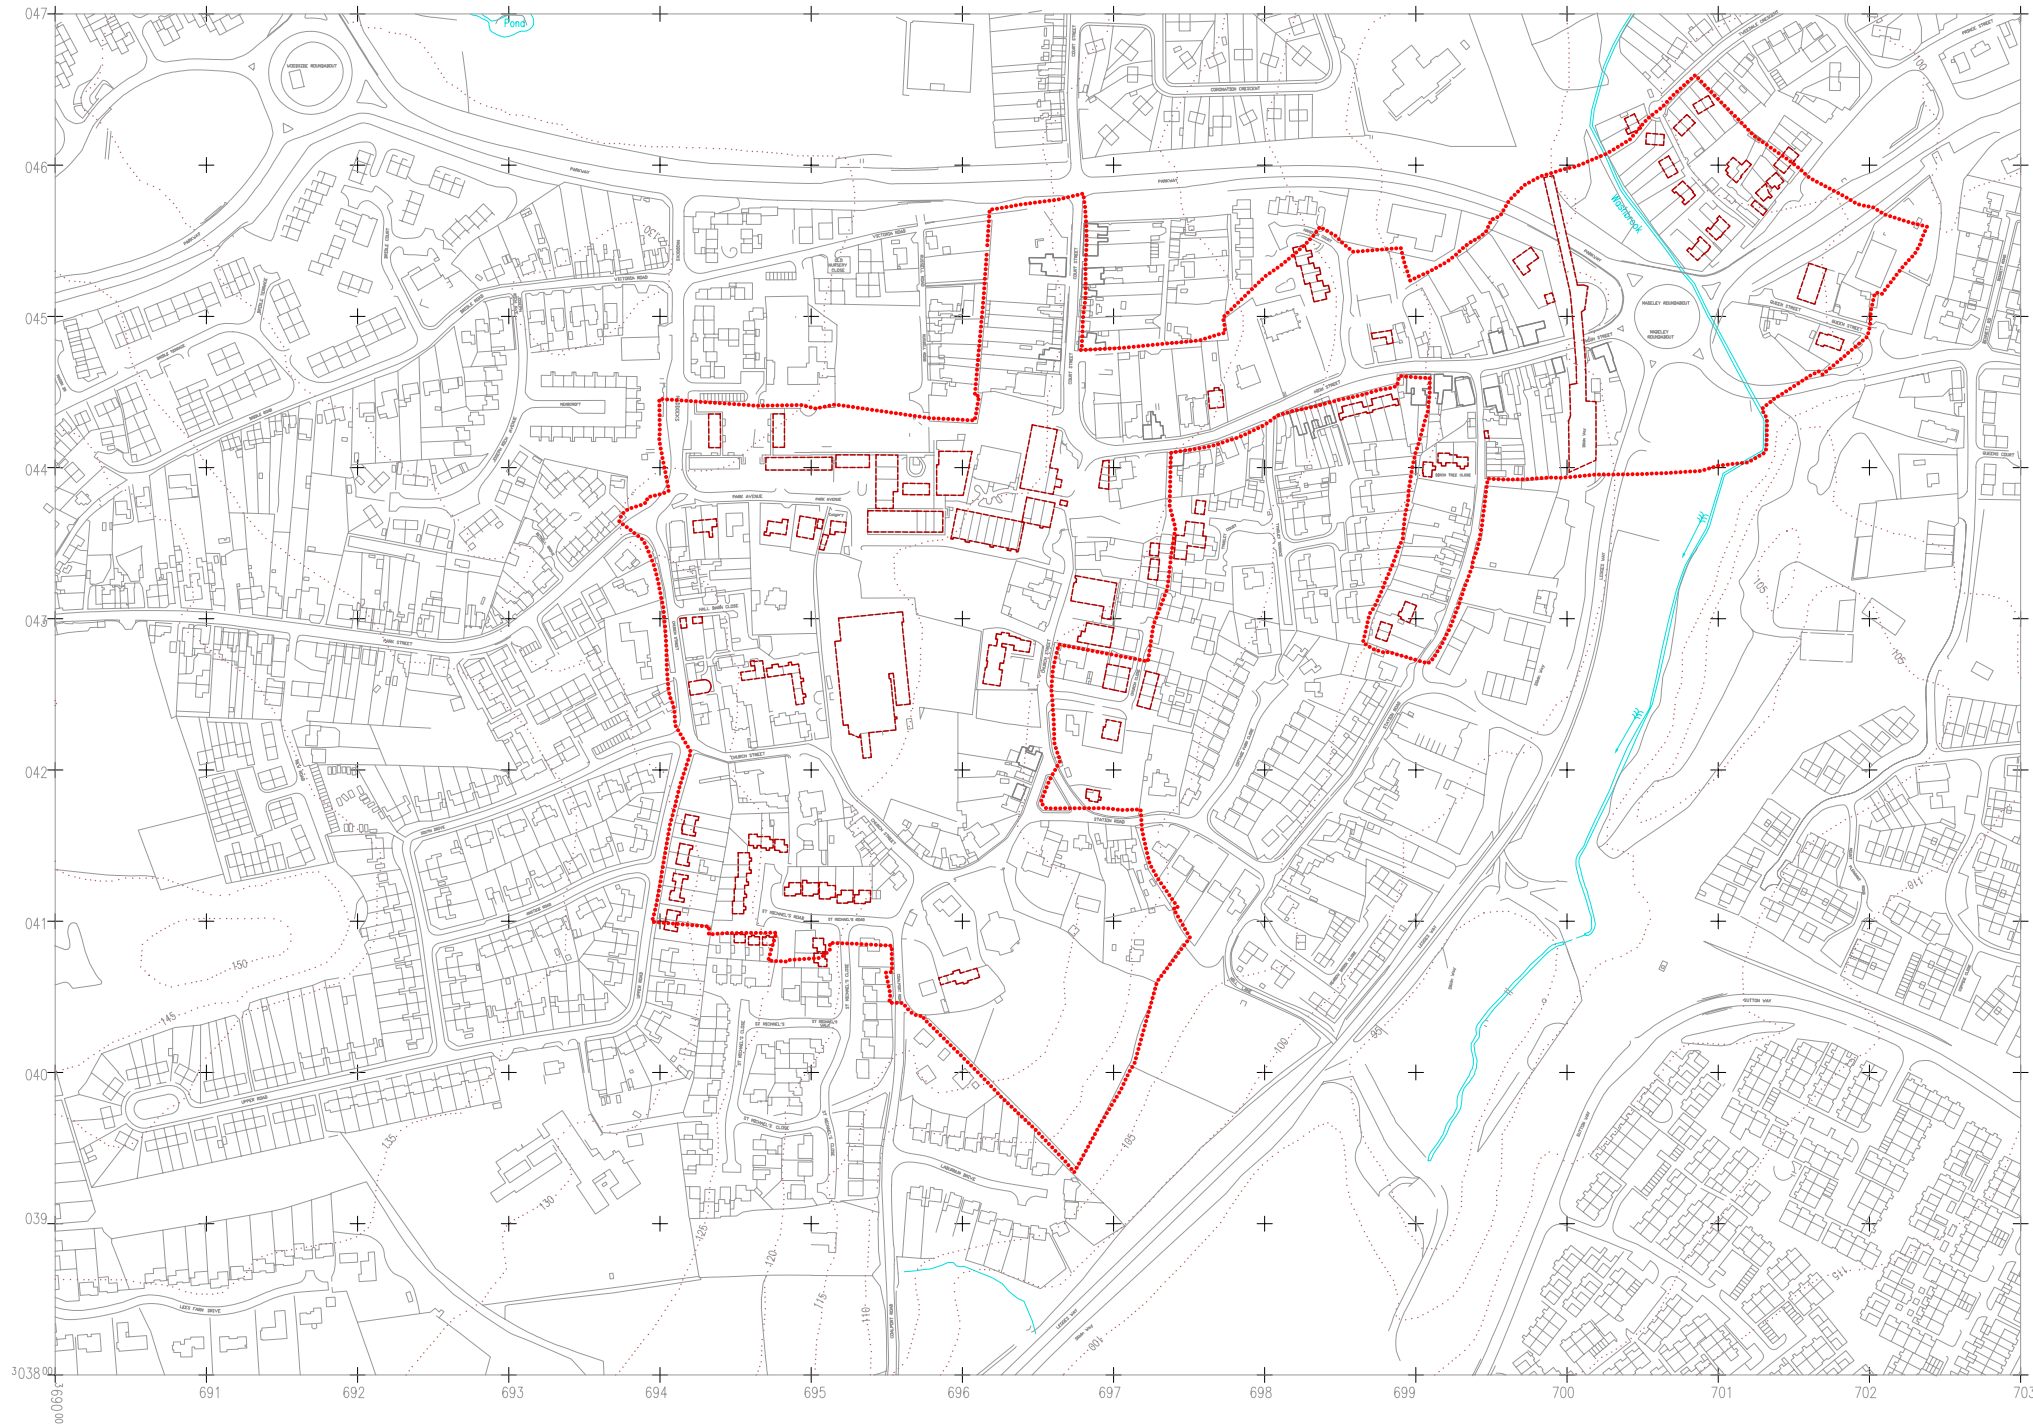

*The Central Marches Historic Towns Survey*  
 County Archaeological Service  
 Hereford & Worcester County Council

**Madeley**  
 Shropshire  
 Observed cellarage and  
 20th century development  
 1:5000  
 date: 1996 LT/CMH/SJW

KEY:

- 18th/19th century Cellarage
- 20th century Development
- Urban Area

Based upon the 1988 Ordnance Survey mapping with the permission of the Controller of Her Majesty's Stationery Office © Crown copyright. Unauthorised reproduction infringes Crown copyright and may lead to prosecution or civil proceedings.