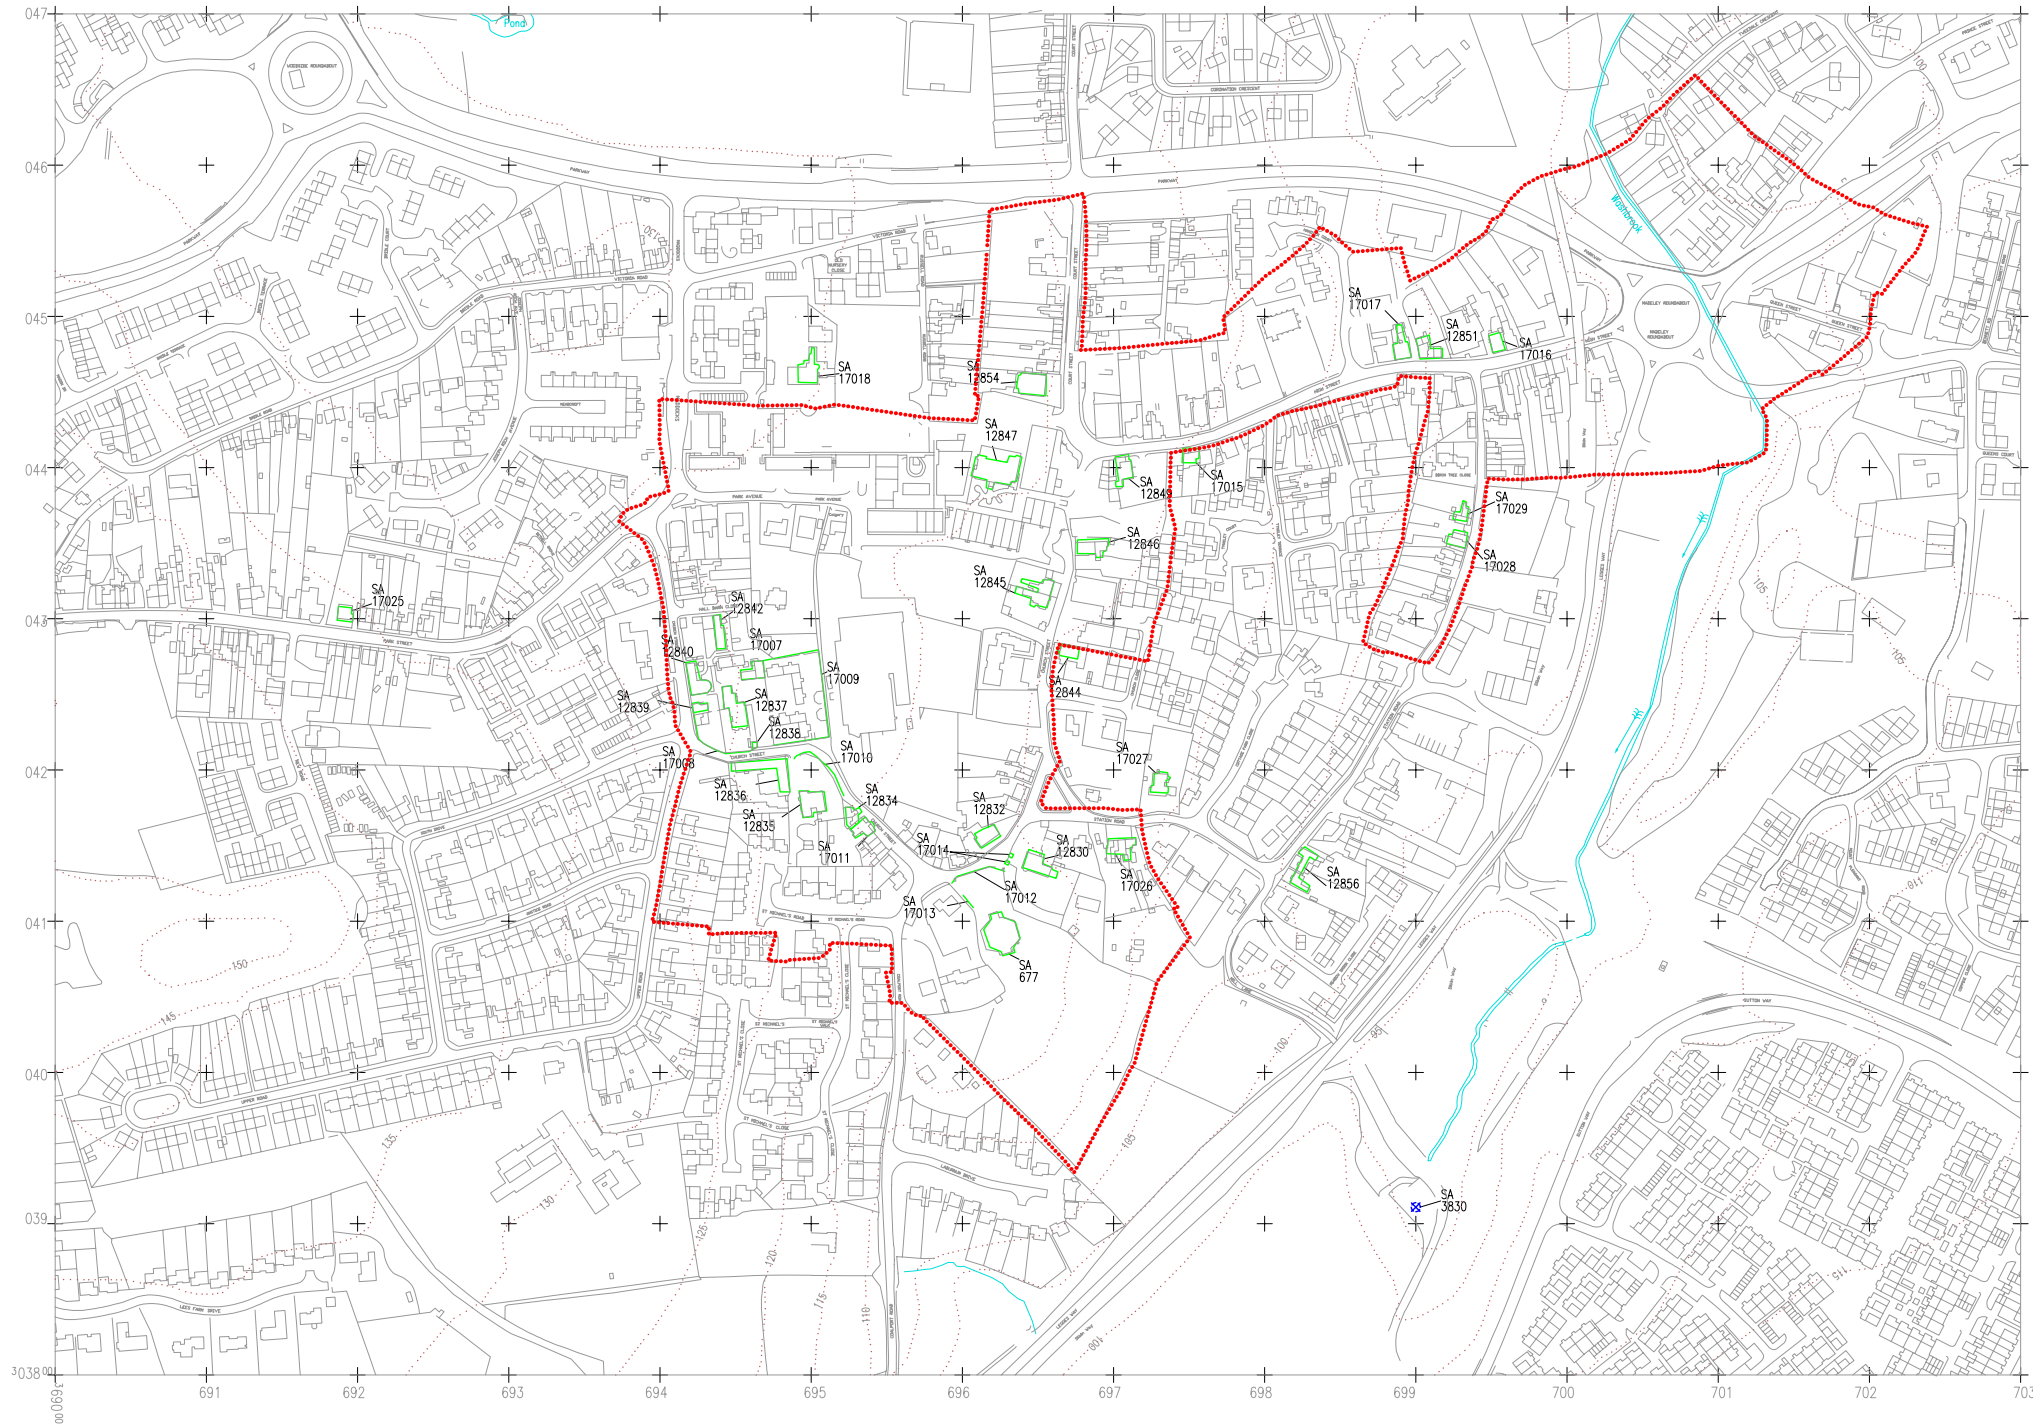

*The
Central Marches
Historic Towns Survey*

County Archaeological Service
Hereford & Worcester
County Council

Madeley
Shropshire
Historic buildings
(listed & other recorded buildings)
and urban area
1:5000
date: 1996 LT/CMH/SJW

KEY:

- ▭ SA **** Listed Buildings
- ▭ SA **** Historic Buildings
- ▭ SA **** Demolished Buildings

Based upon the 1988 Ordnance Survey mapping with the permission of the Controller of Her Majesty's Stationery Office © Crown copyright. Unauthorised reproduction infringes Crown copyright and may lead to prosecution or civil proceedings.