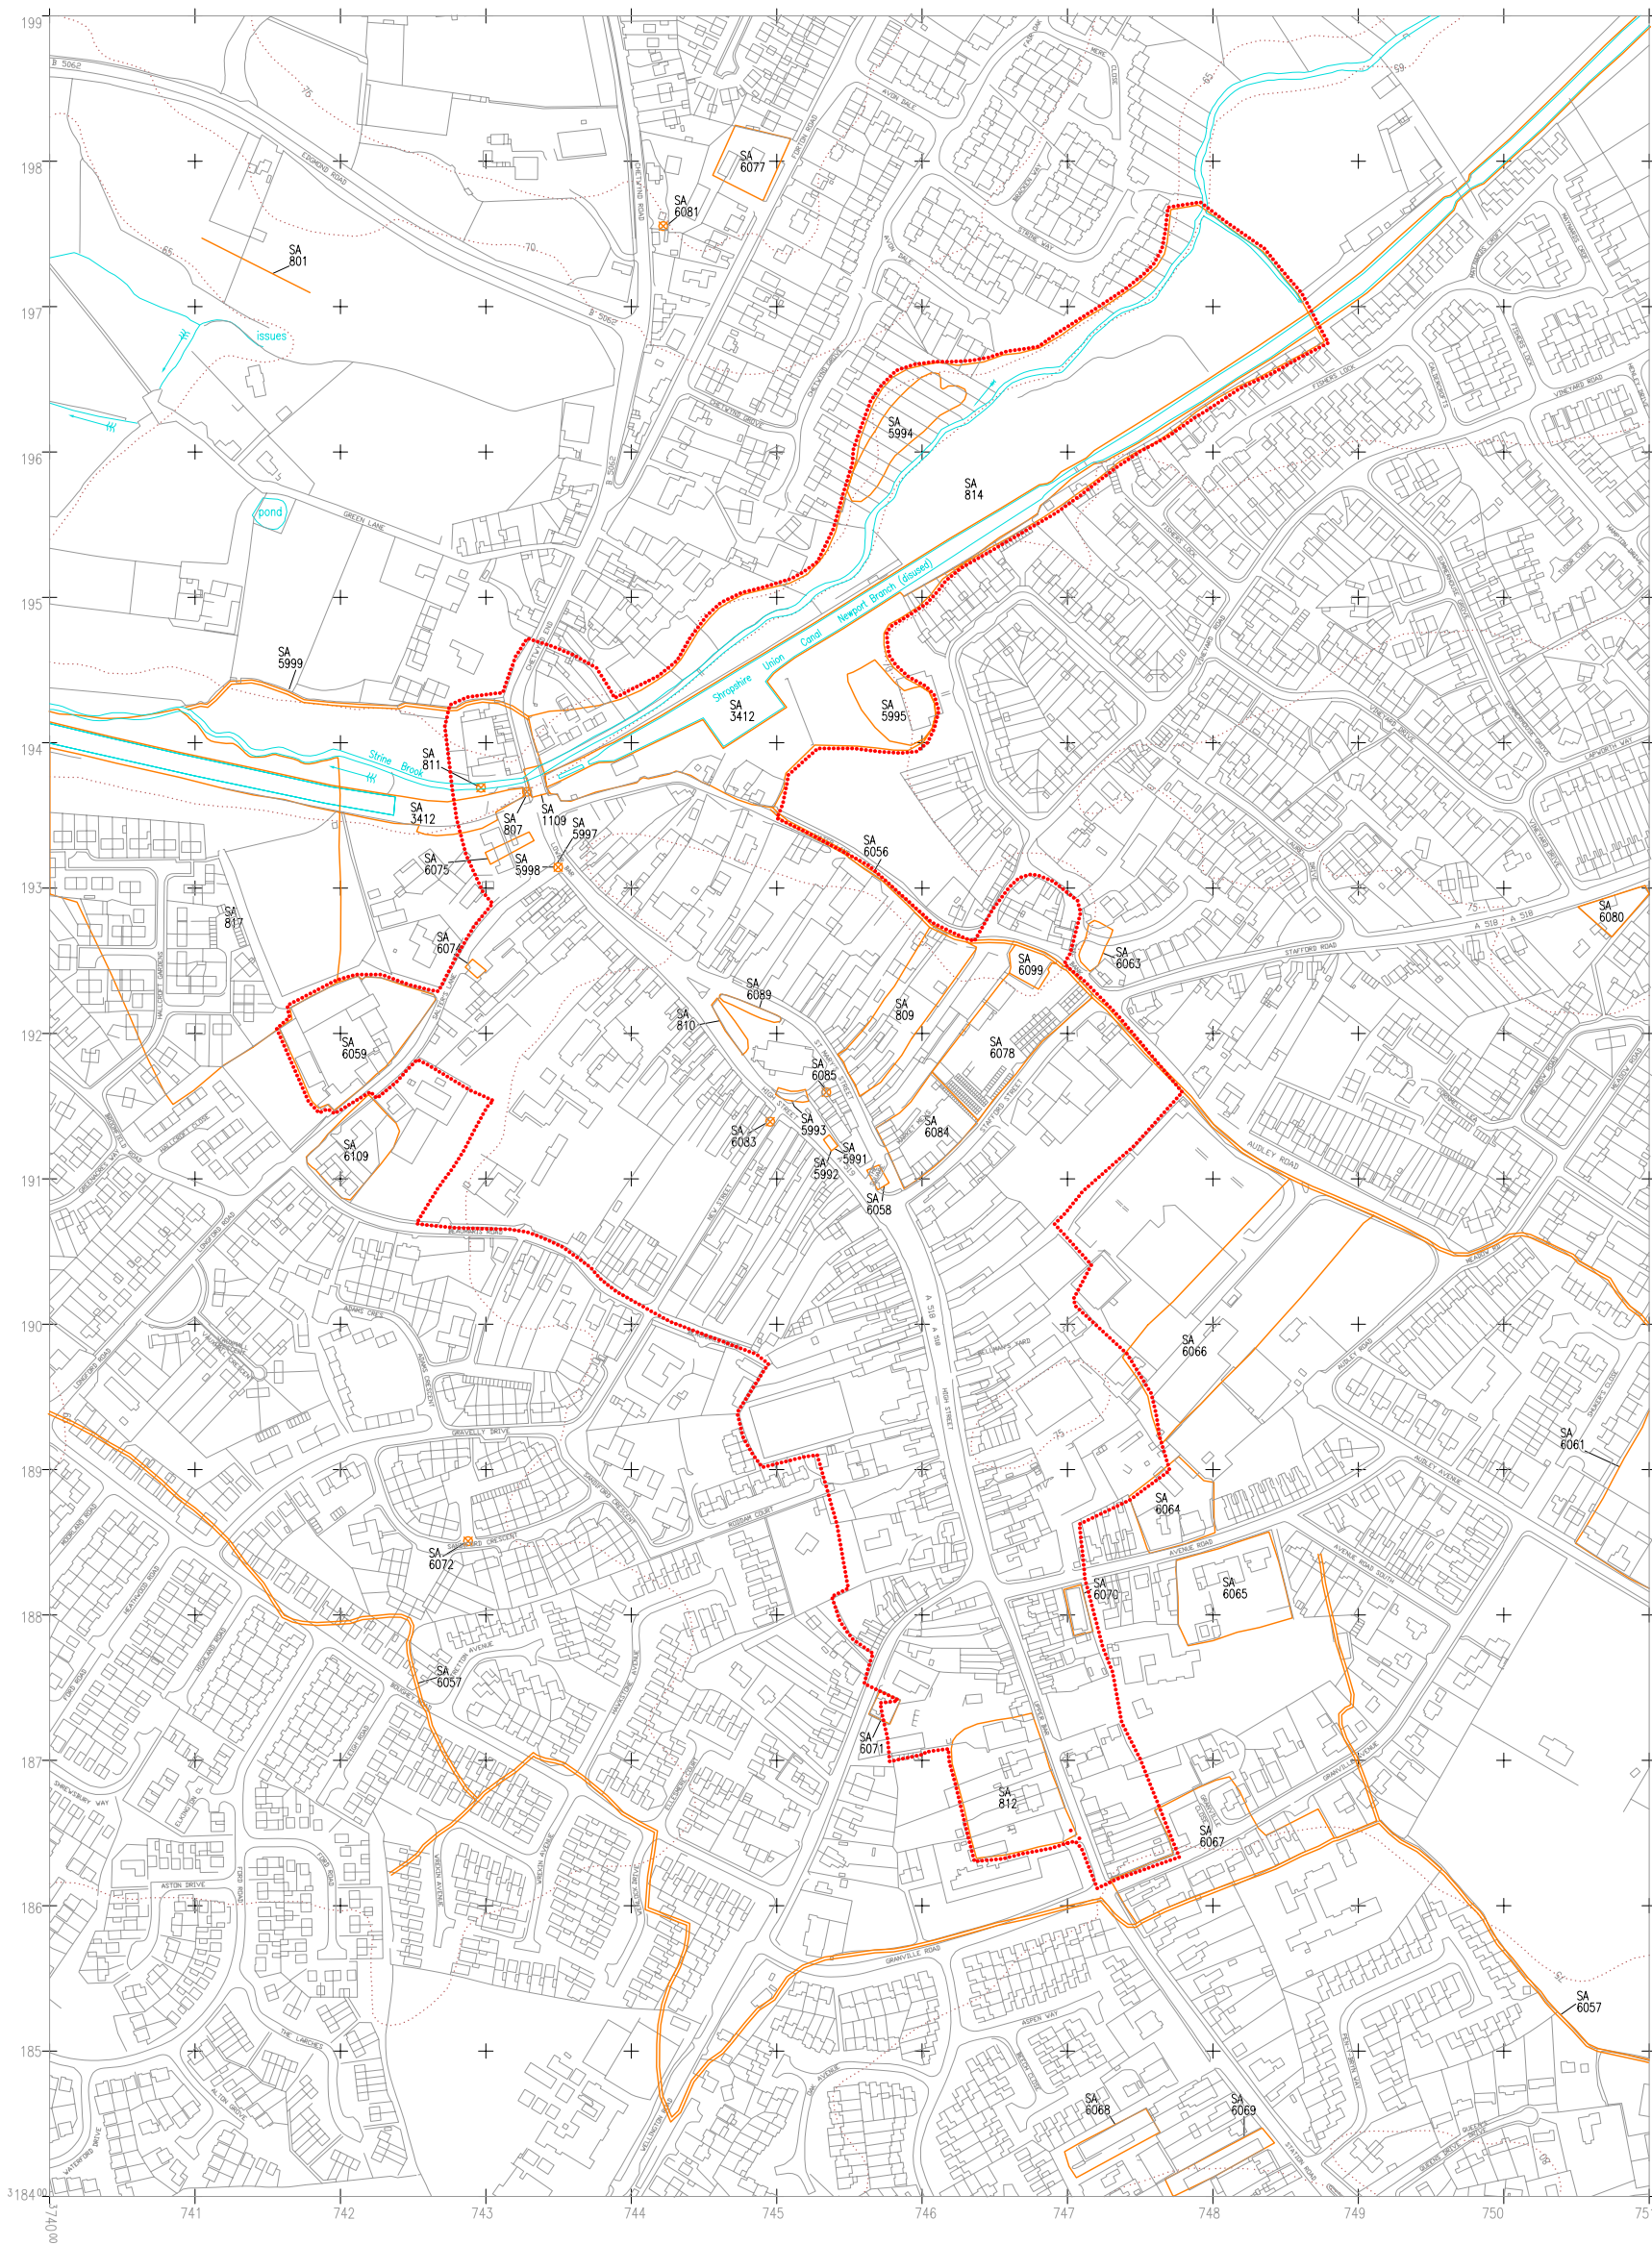

The Central Marches Historic Towns Survey
 County Archaeological Service
 Hereford & Worcester County Council

Newport Shropshire
 Archaeological Remains and urban area
 1:5000
 date: 1996 LT/CMH/SJW

KEY:

- SA **** (orange outline) Archaeological Sites (area)
- SA **** (orange square) Archaeological Sites (point)
- (red dashed outline) Urban Area

Based upon the 1988 Ordnance Survey mapping with the permission of the Controller of Her Majesty's Stationery Office © Crown copyright. Unauthorised reproduction infringes Crown copyright and may lead to prosecution or civil proceedings Hereford and Worcester County Council, LA07666X, 1993