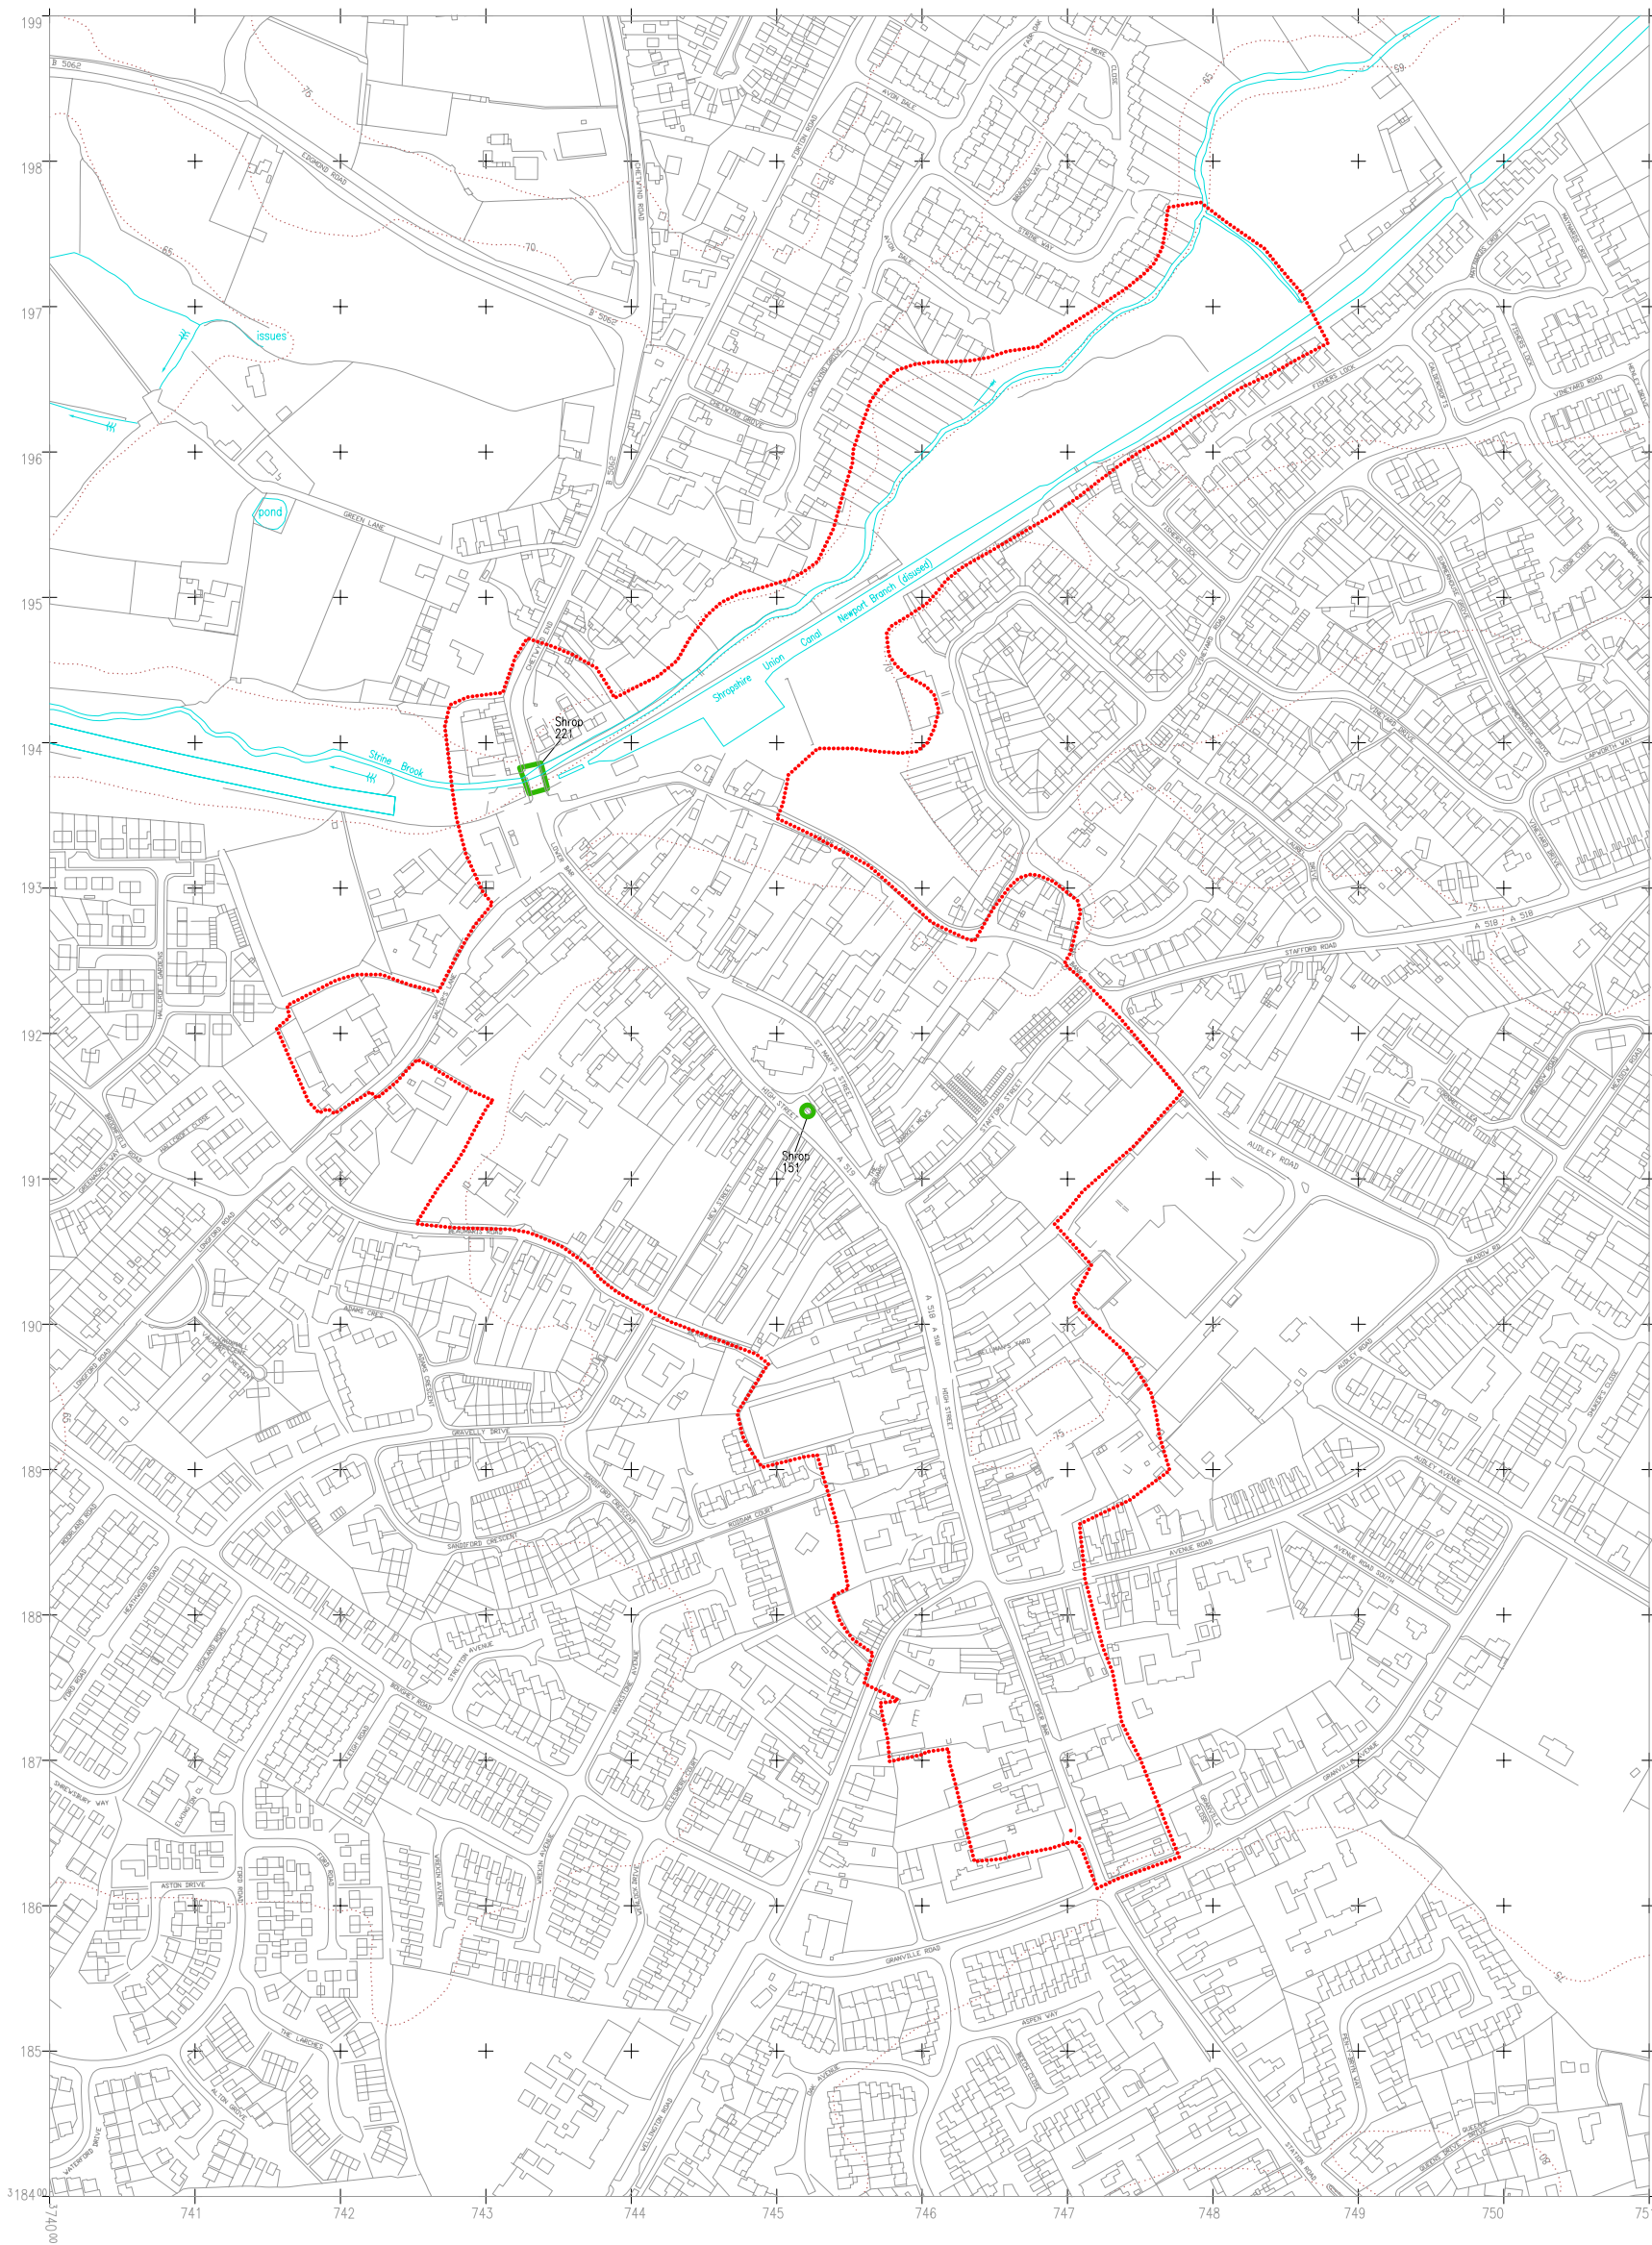

*The
Central Marches
Historic Towns Survey*
County Archaeological Service
Hereford & Worcester
County Council

Newport
Shropshire
Archaeological
Constraints
1:5000
Plotted: 1996 LT/CMH/SJW

KEY:

-  Scheduled Ancient Monuments
-  Urban Area

Based upon the 1988 Ordnance Survey mapping with the permission of the Controller of Her Majesty's Stationery Office © Crown copyright. Unauthorised reproduction infringes Crown copyright and may lead to prosecution or civil proceedings Hereford and Worcester County Council, LA07666X, 1993