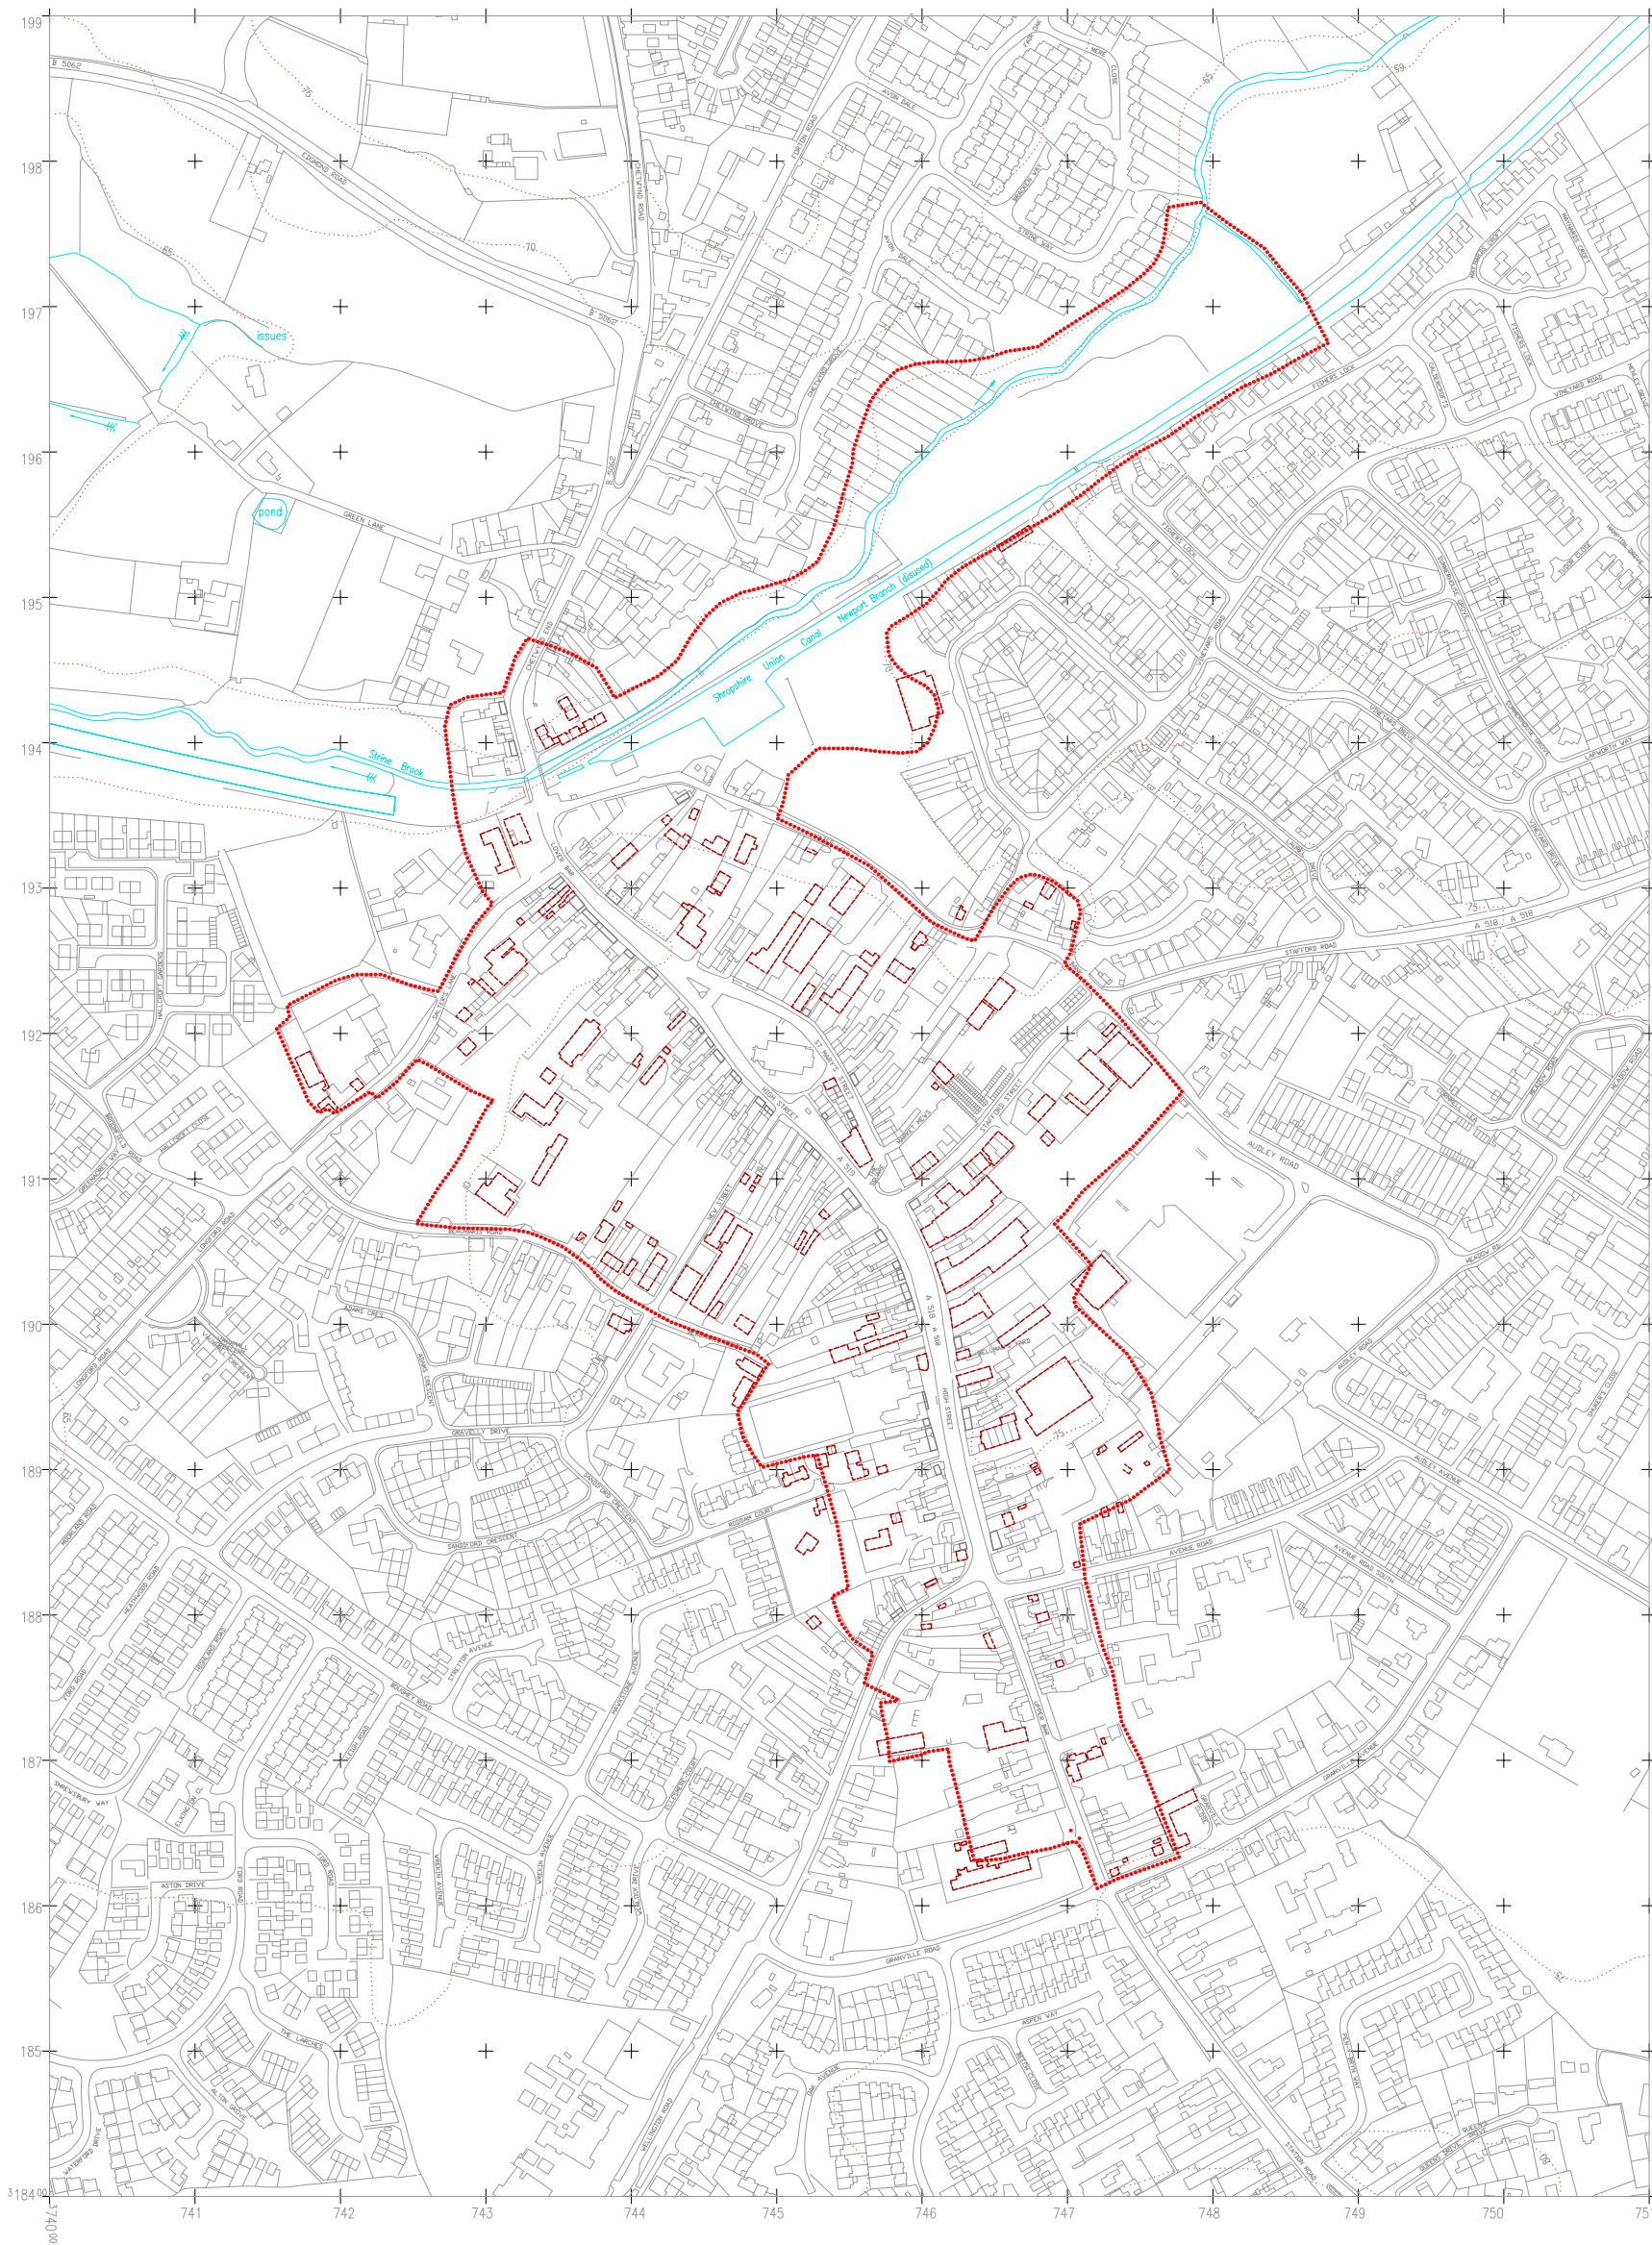

**The
Central Marches
Historic Towns Survey**
County Archaeological Service
Hereford & Worcester
County Council

**Newport
Shropshire**
Observed cellarage and
20th century development
1:5000
date: 1996 LT/CMH/SJW

1. **KEY:**
2. 18th/19th century Cellarage
   - 20th century Development
   - Urban Area