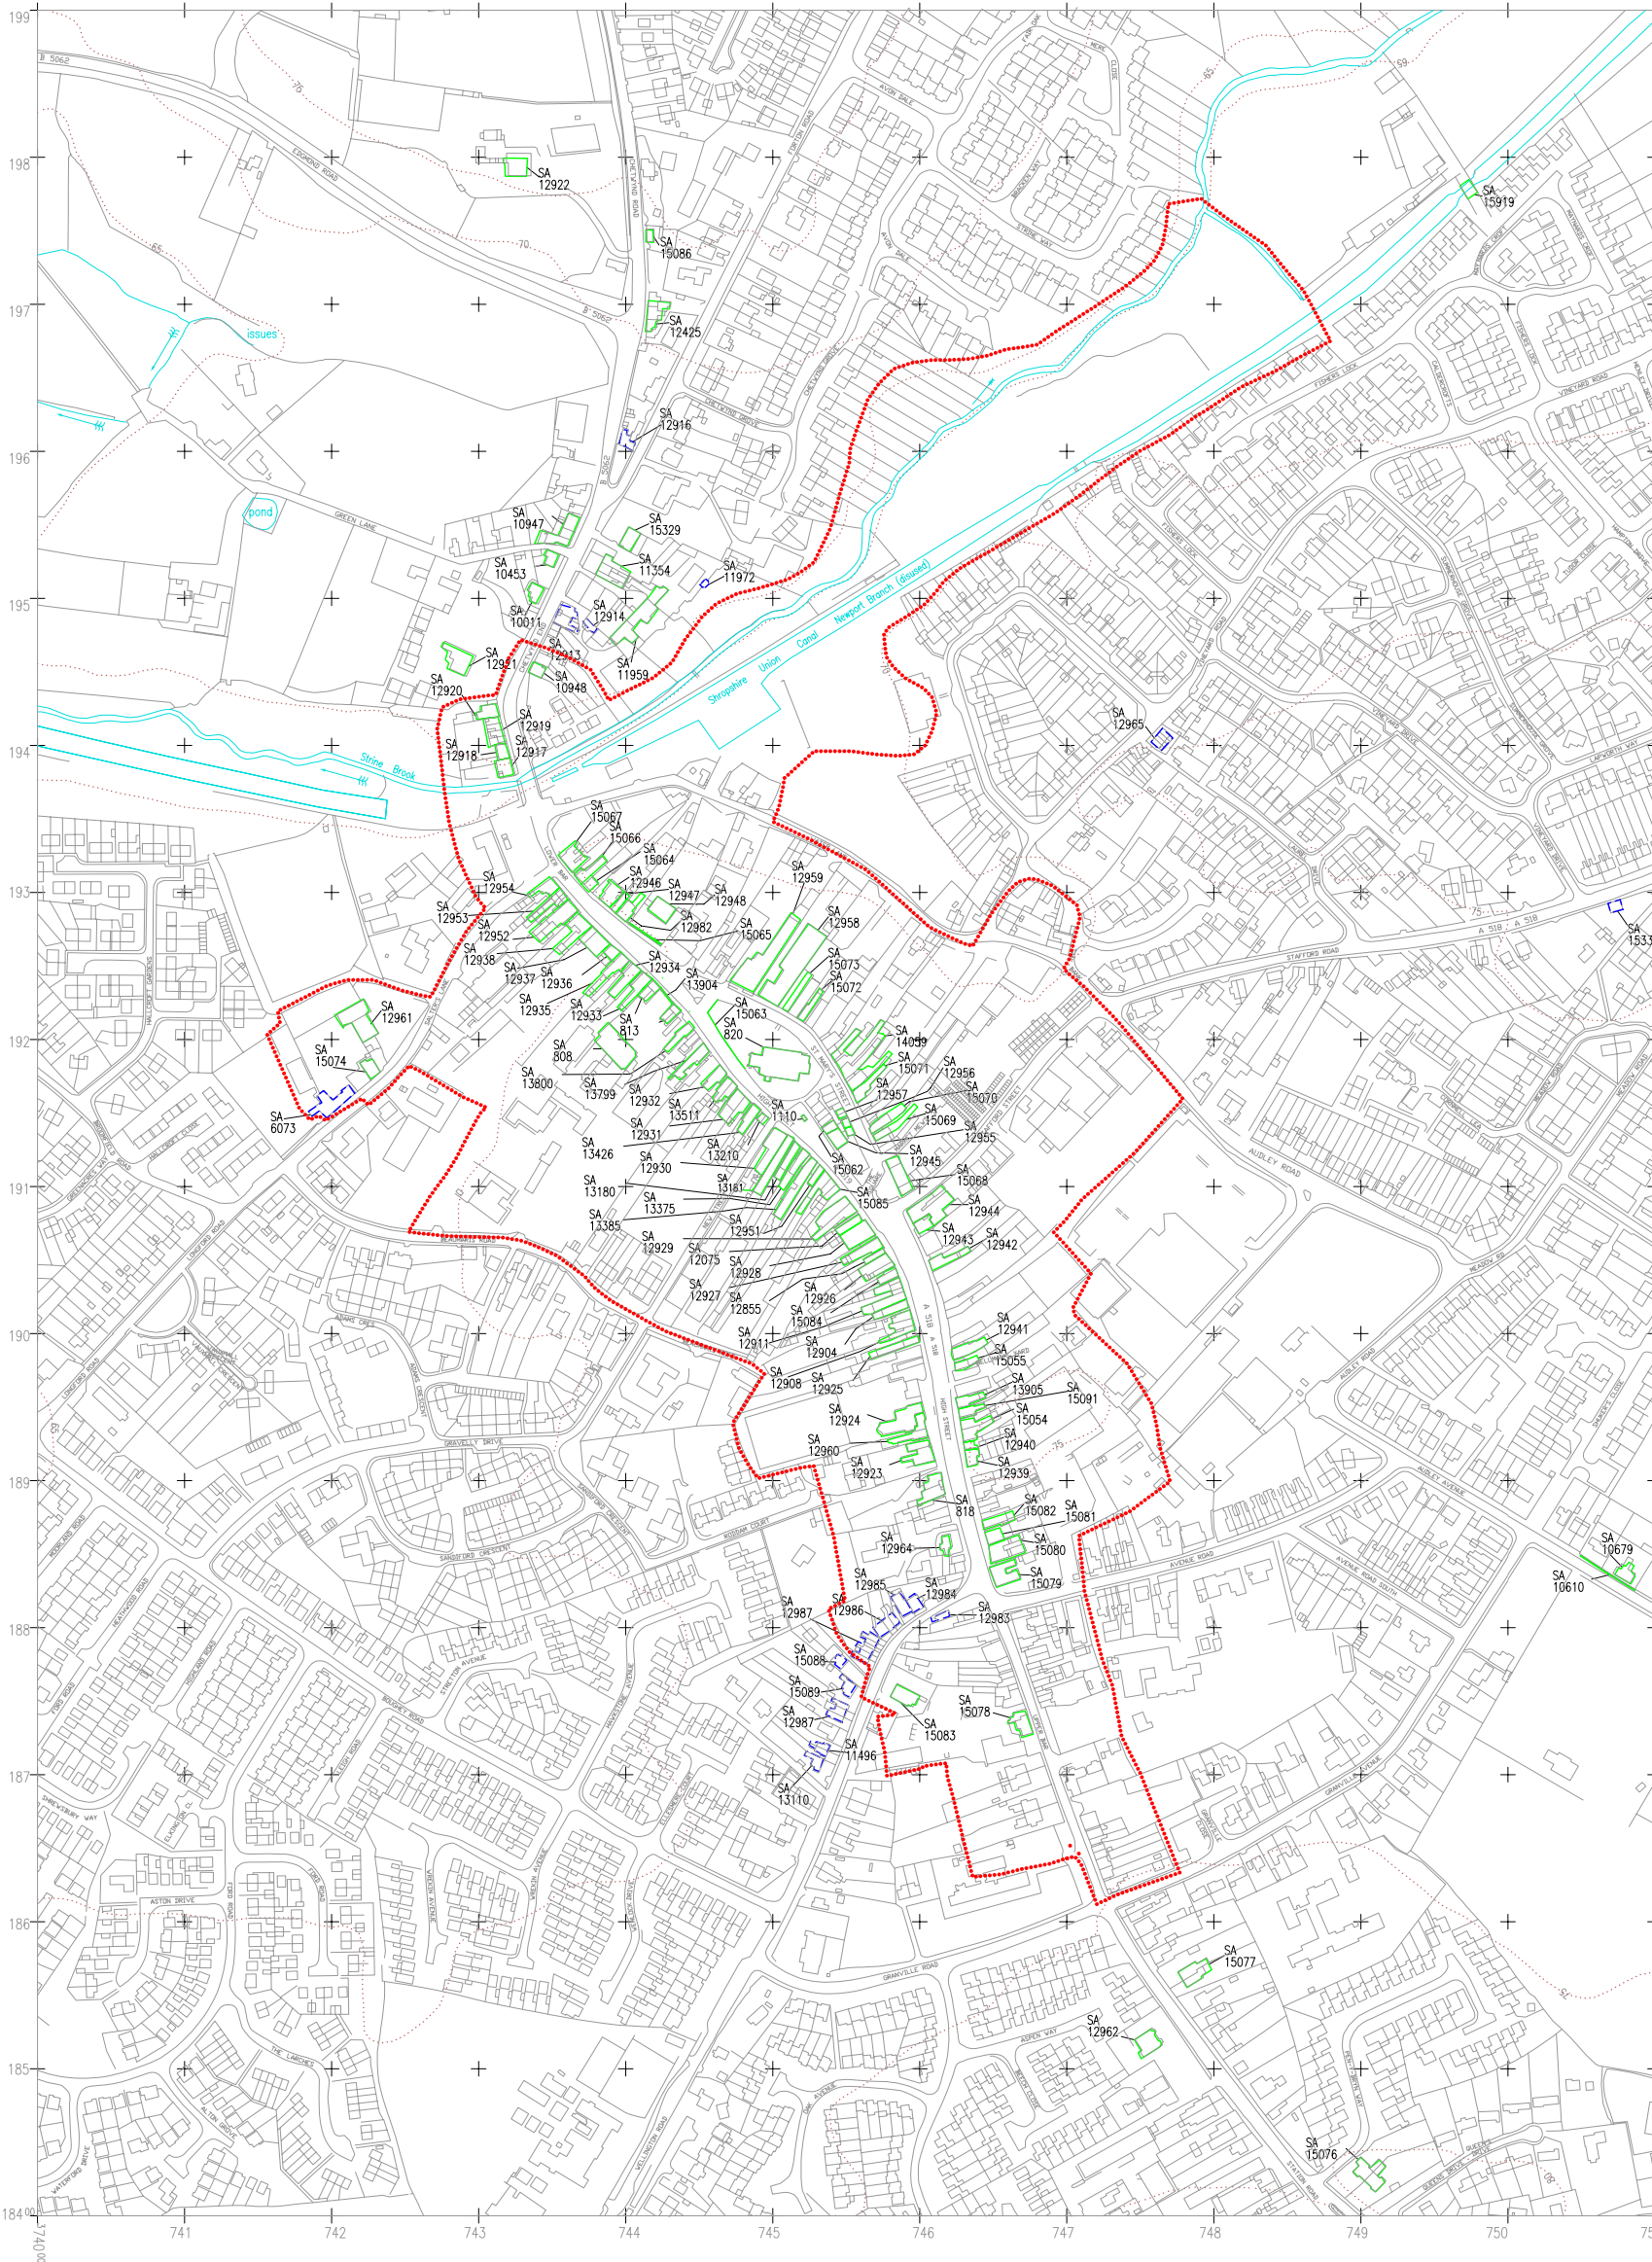

**The
Central Marches
Historic Towns Survey**

**Newport
Shropshire**
Historic buildings
(listed & other recorded buildings)
and urban area
1:5000
date: 1996 LT/CMH/SJW

1. **KEY:**
2. SA ***** Listed Buildings
   - SA ***** Historic Buildings
   - SA ***** Demolished Buildings