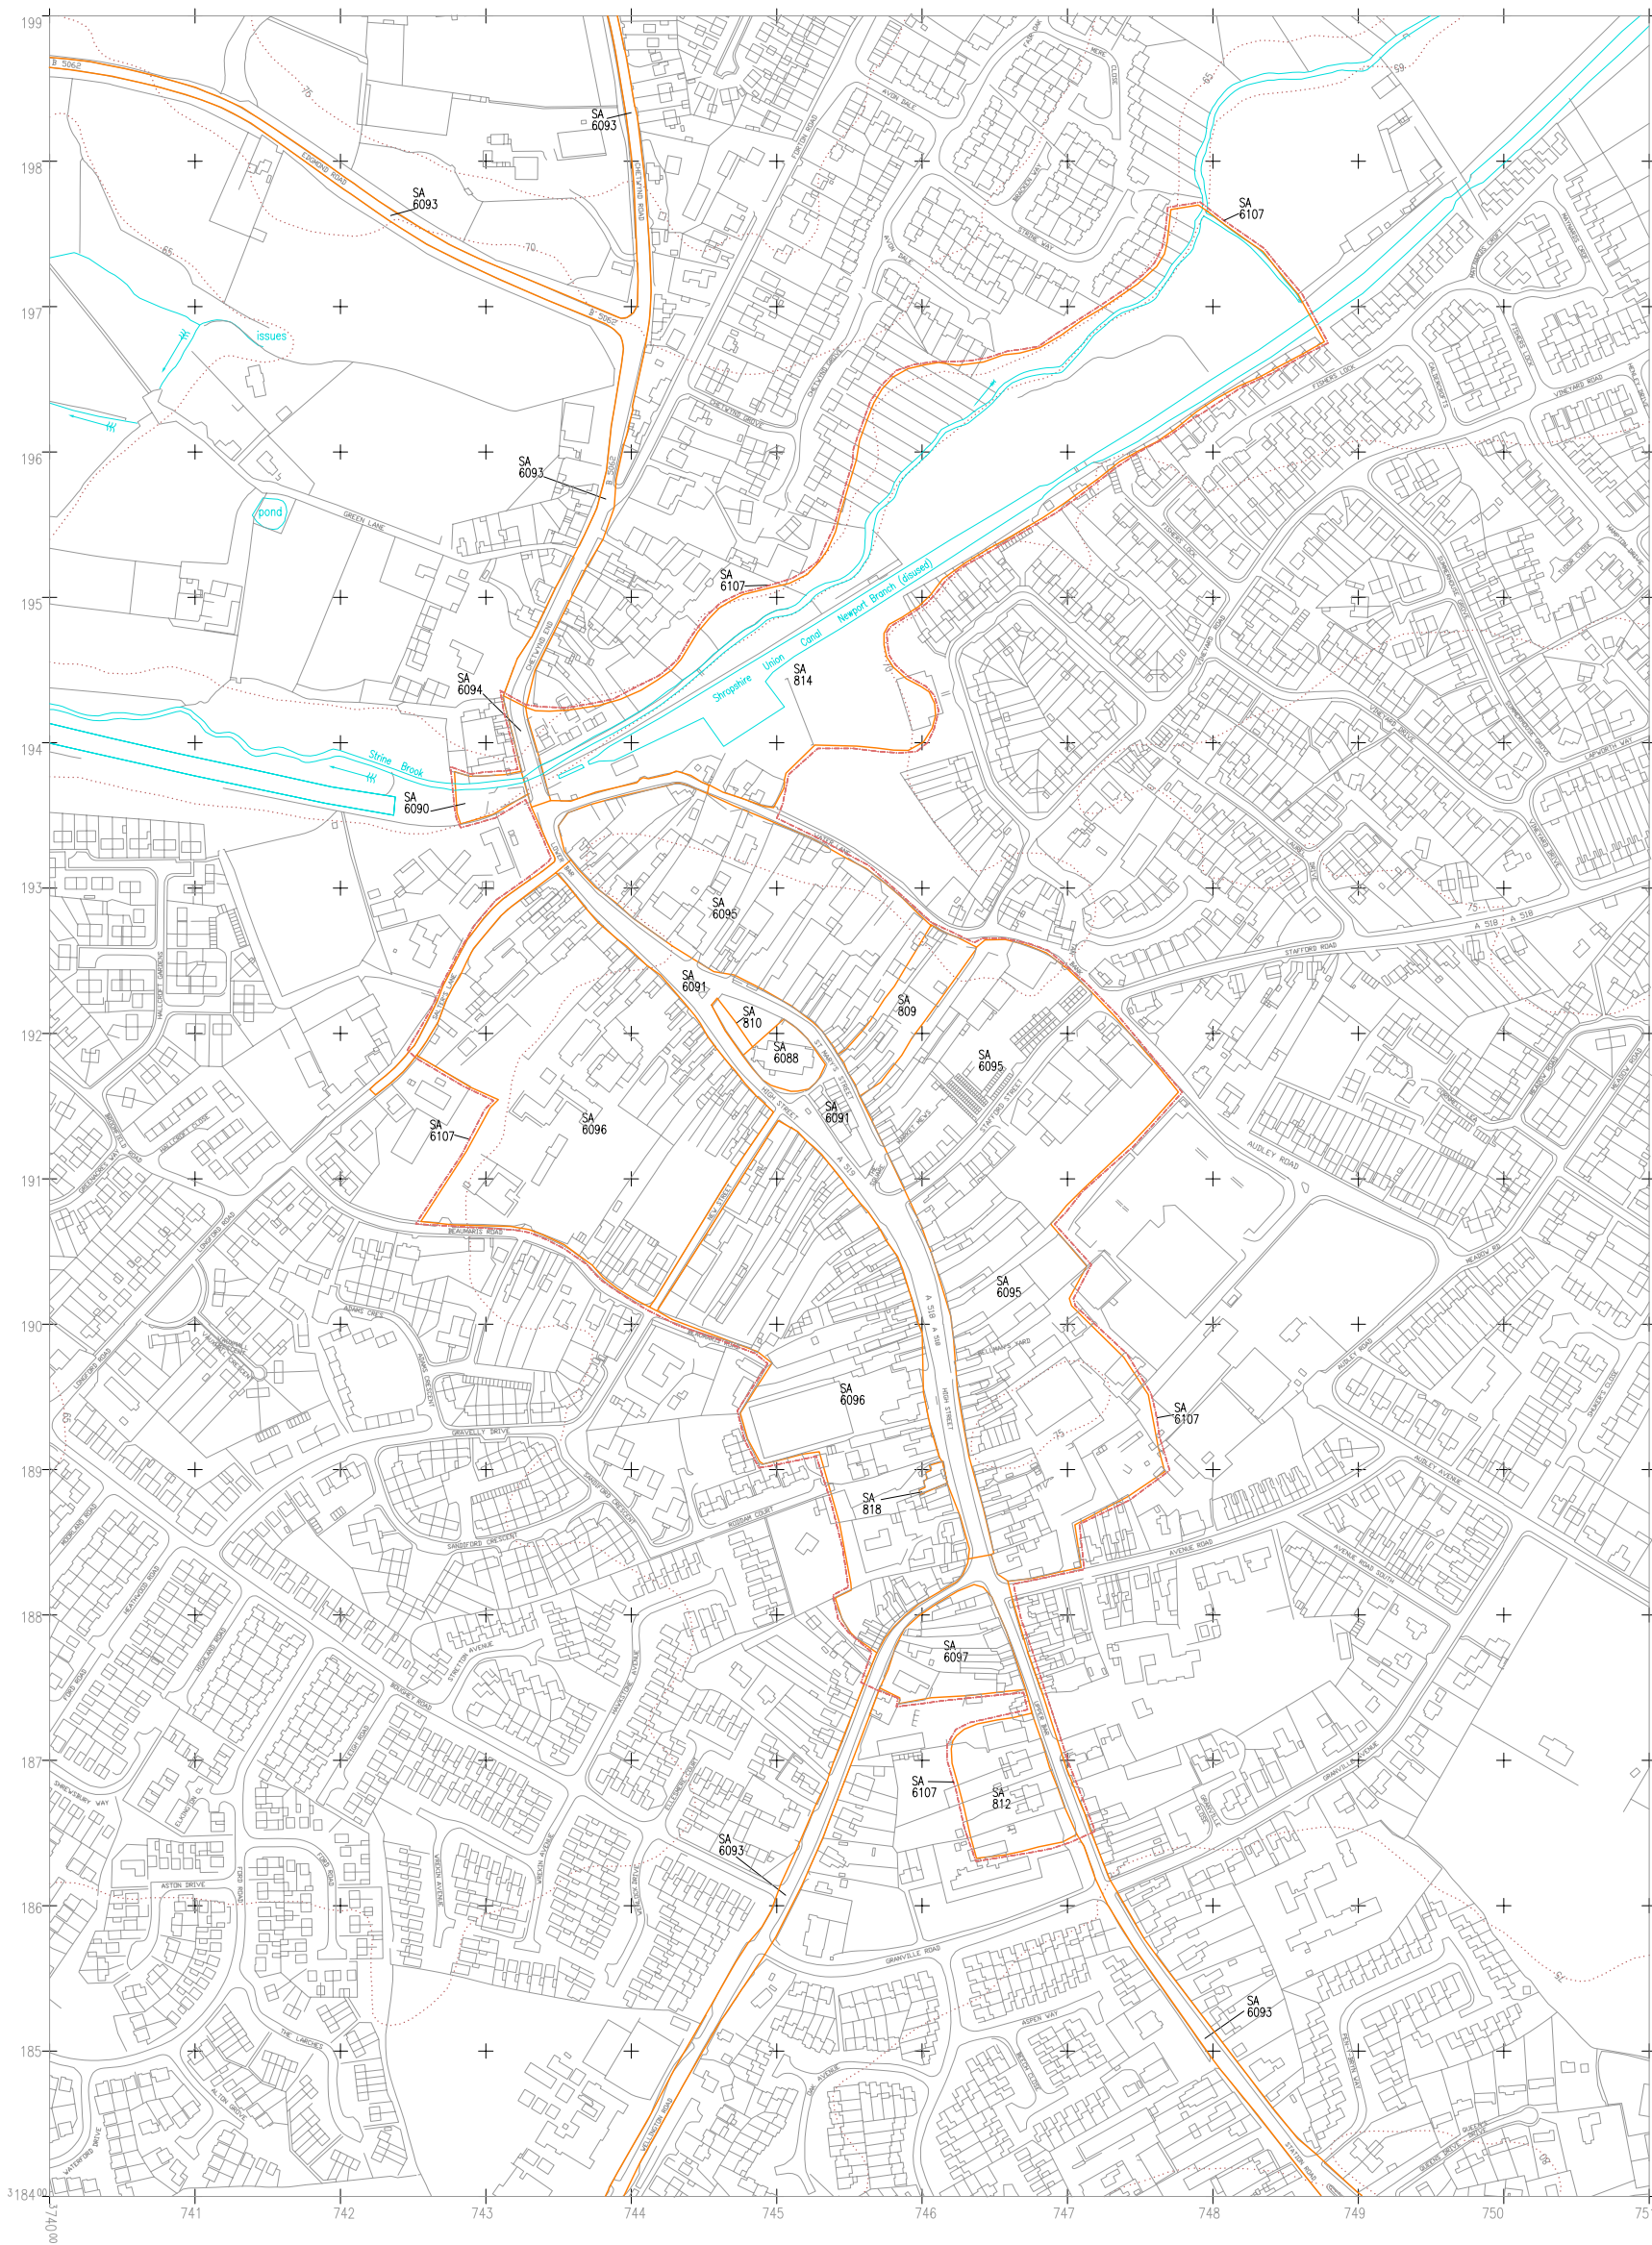

**The
Central Marches
Historic Towns Survey**
County Archaeological Service
Hereford & Worcester
County Council

**Newport
Shropshire**
Medieval urban form
and components
1:5000
date: 1996 LT/CMH/SJW

KEY:
 Medieval Urban Component
 Medieval Urban Form

Based upon the 1988 Ordnance Survey mapping with the permission of the Controller of Her Majesty's Stationery Office © Crown copyright. Unauthorised reproduction infringes Crown copyright and may lead to prosecution or civil proceedings. Hereford and Worcester County Council, LA07666X, 1993