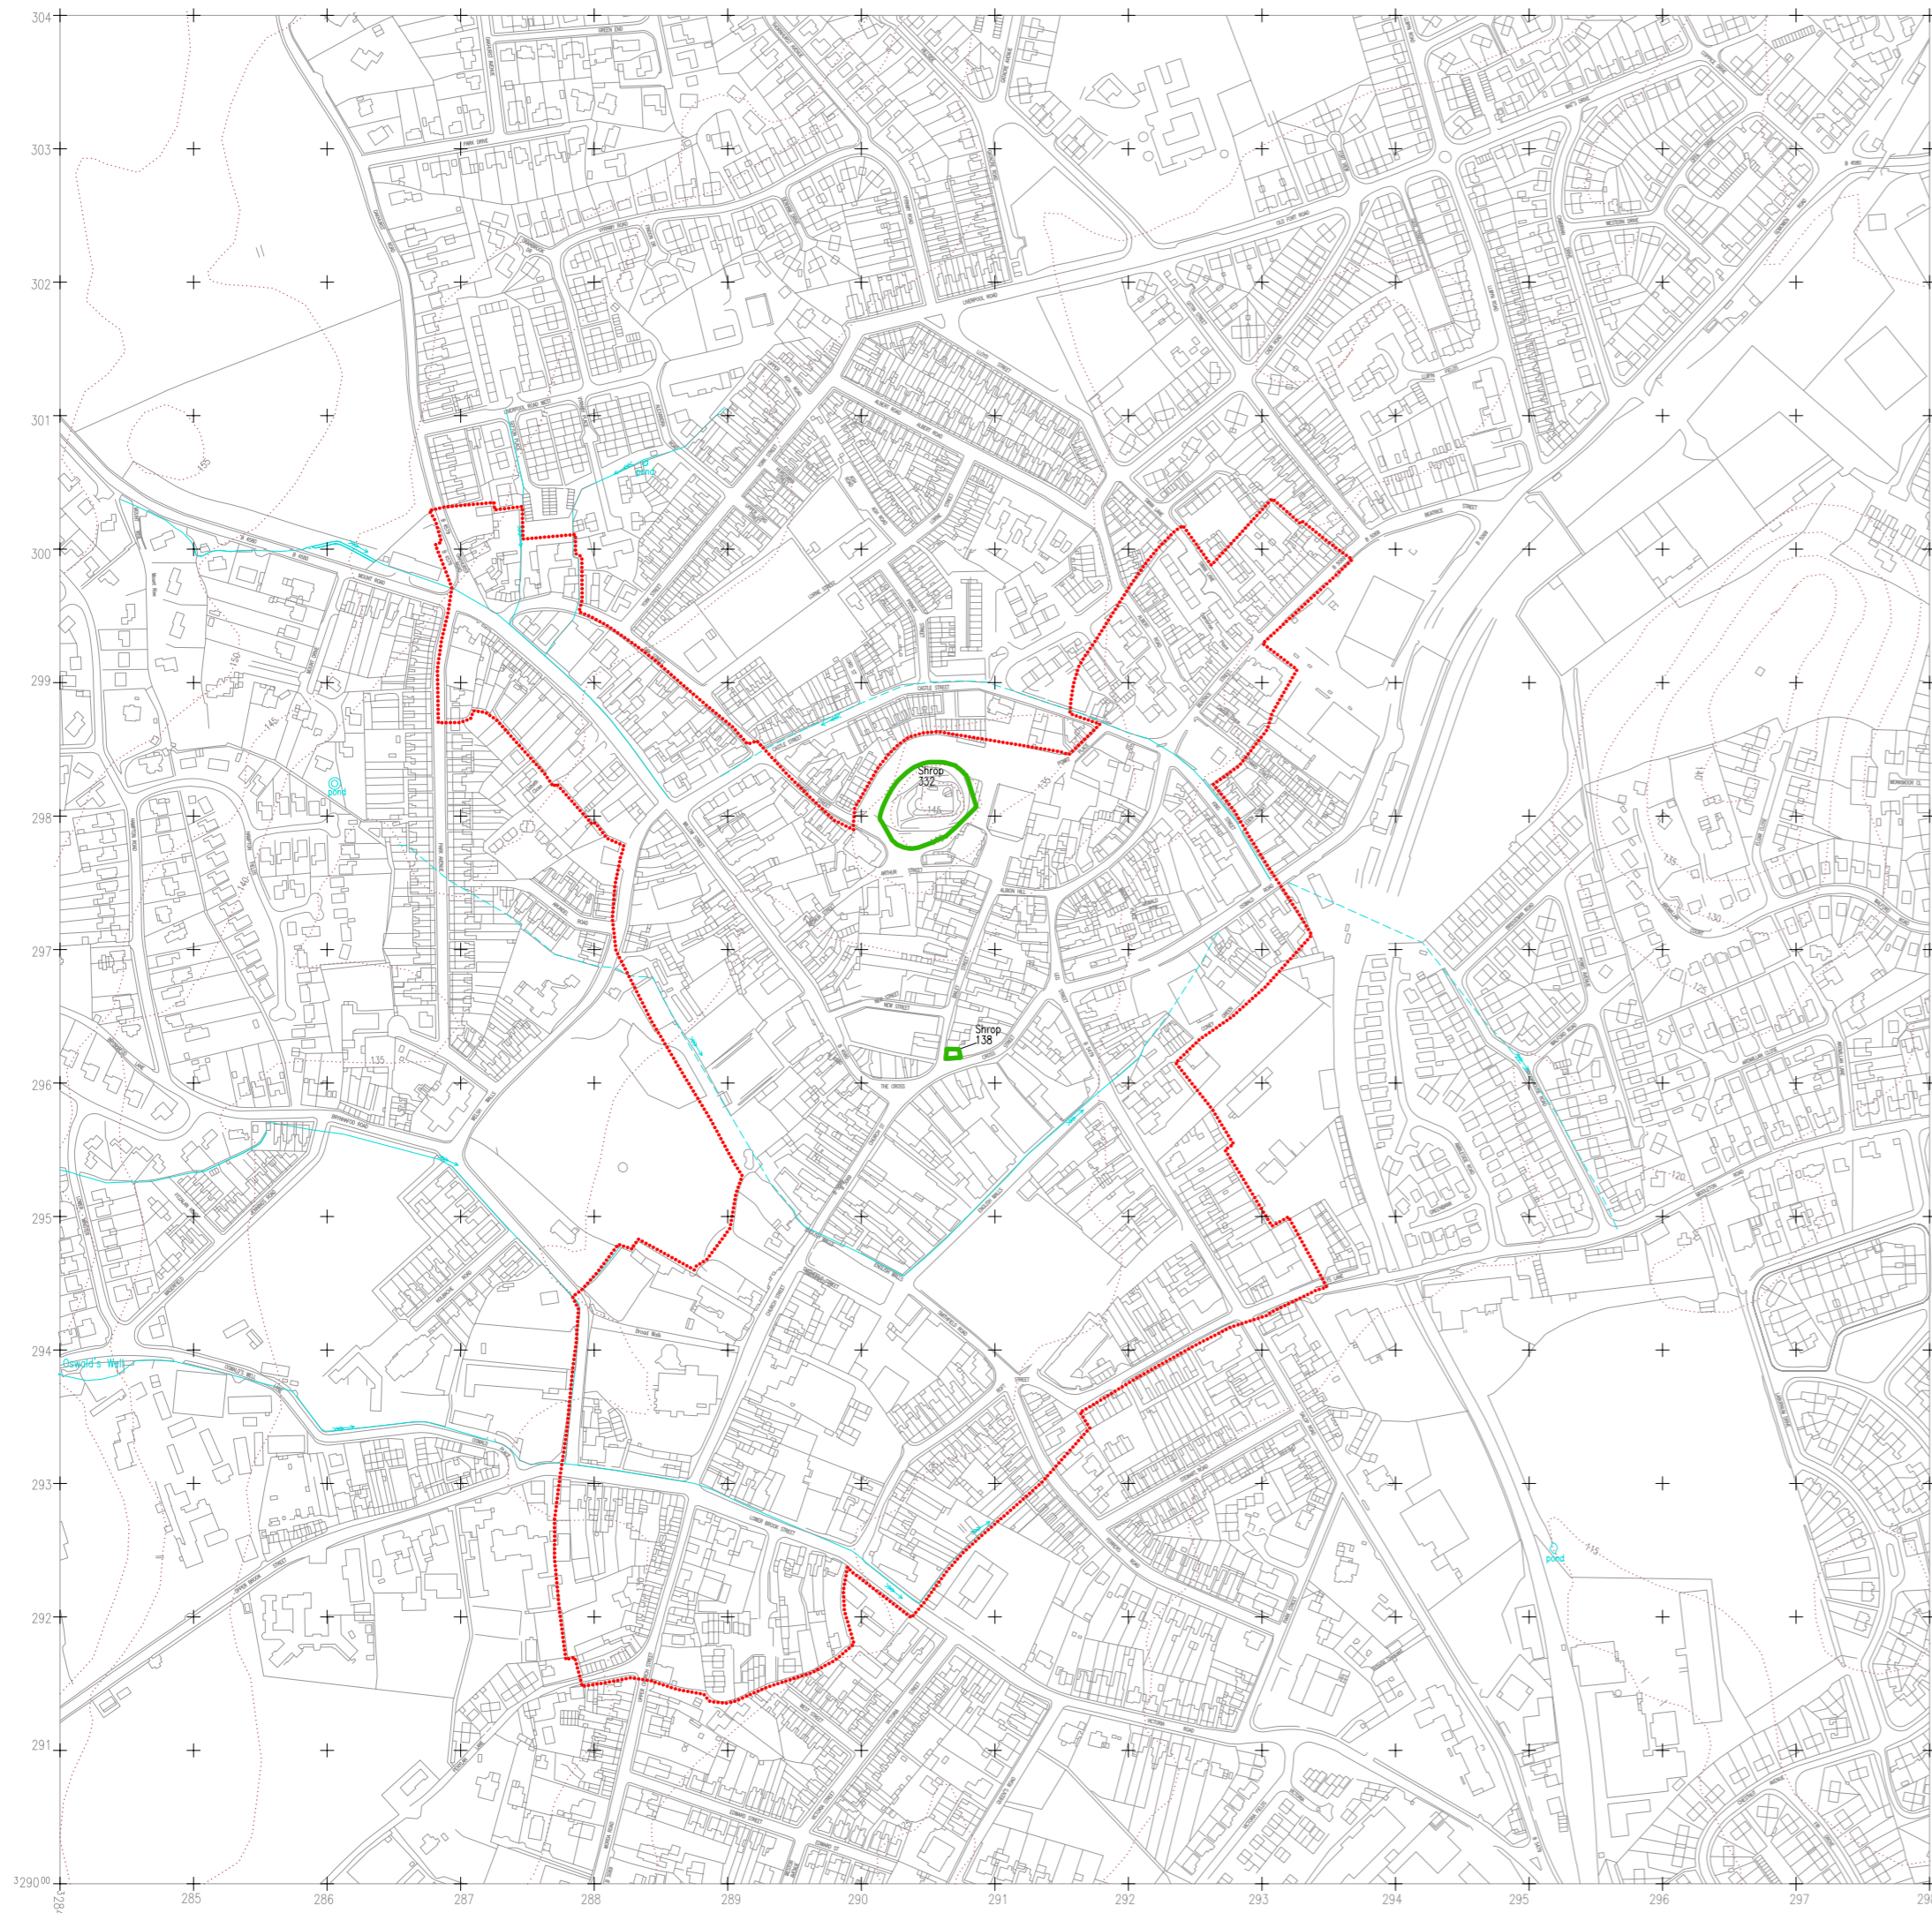

The Central Marches Historic Towns Survey
County Archaeological Service
Hereford & Worcester County Council

Oswestry Shropshire
Archaeological Constraints
1:5000
Plotted: 1996 LT/CMH/SJW

KEY:

- Scheduled Ancient Monuments
- Urban Area