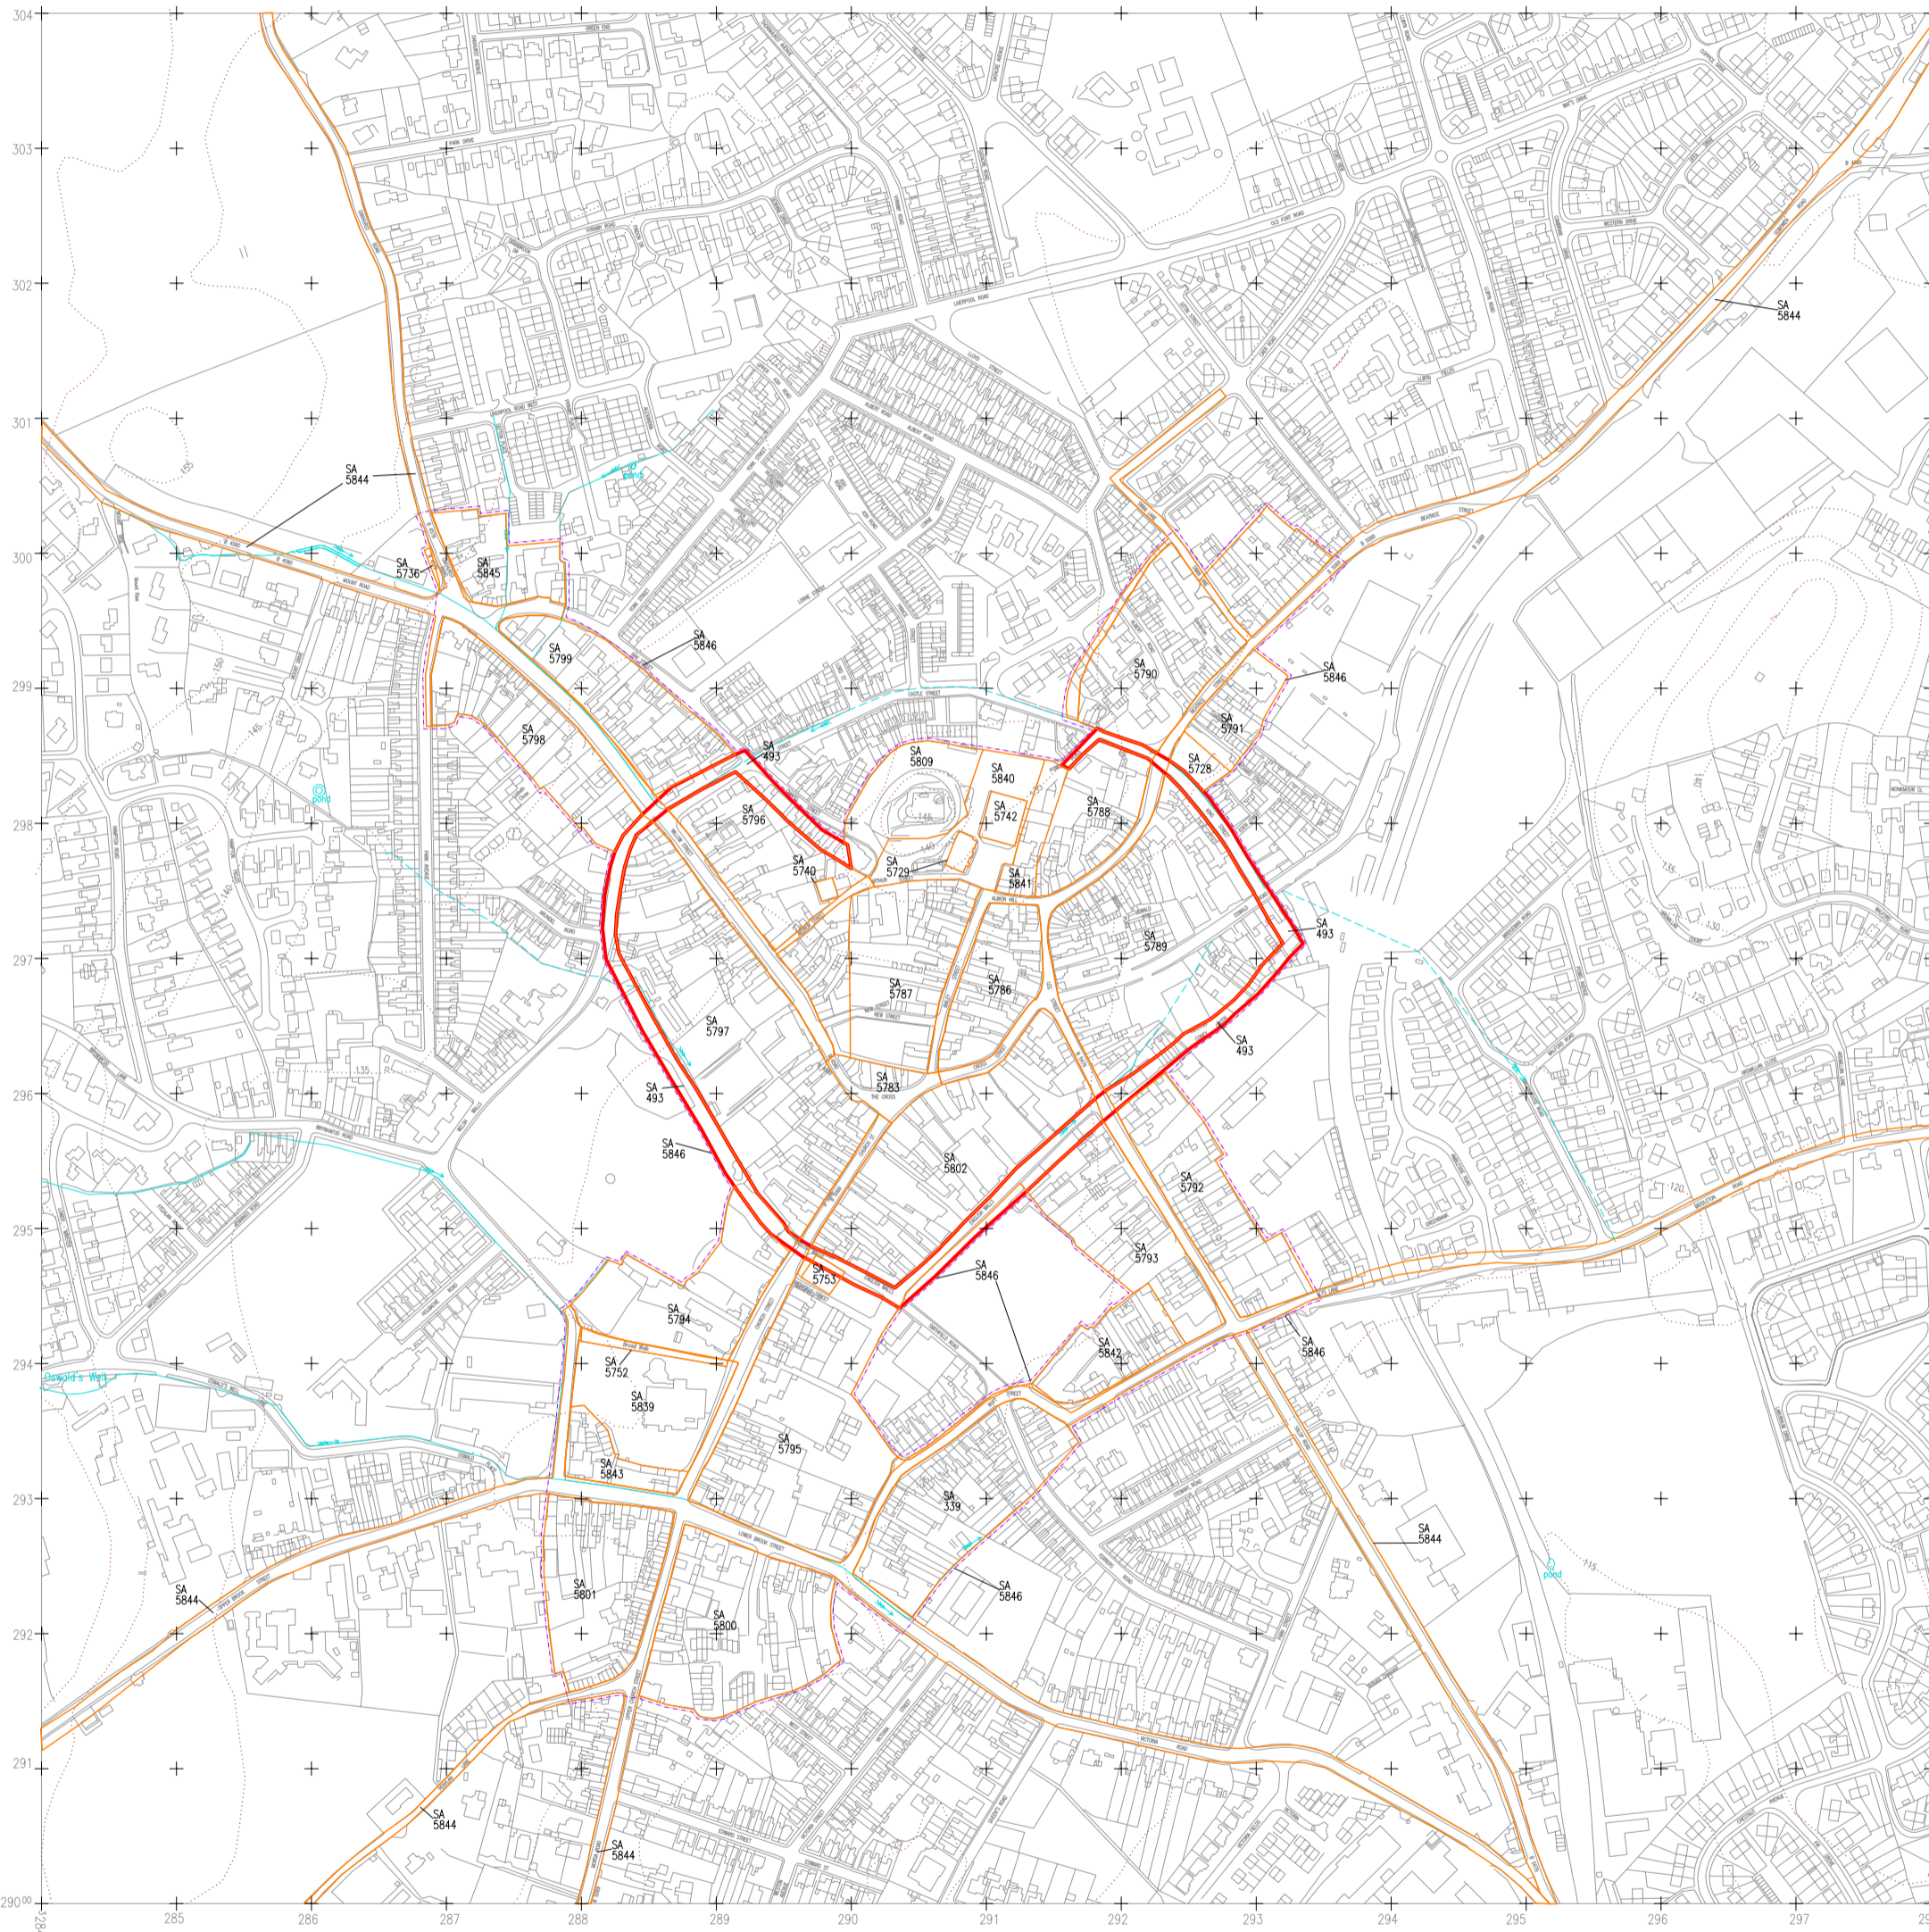

*The
Central Marches
Historic Towns Survey*
County Archaeological Service
Hereford & Worcester
County Council

Oswestry
Shropshire
Post-medieval urban form
and components
1:5000
date: 1996 LT/CMH/SJW

KEY:
 Post-medieval Urban Component
 Post-medieval Urban Form