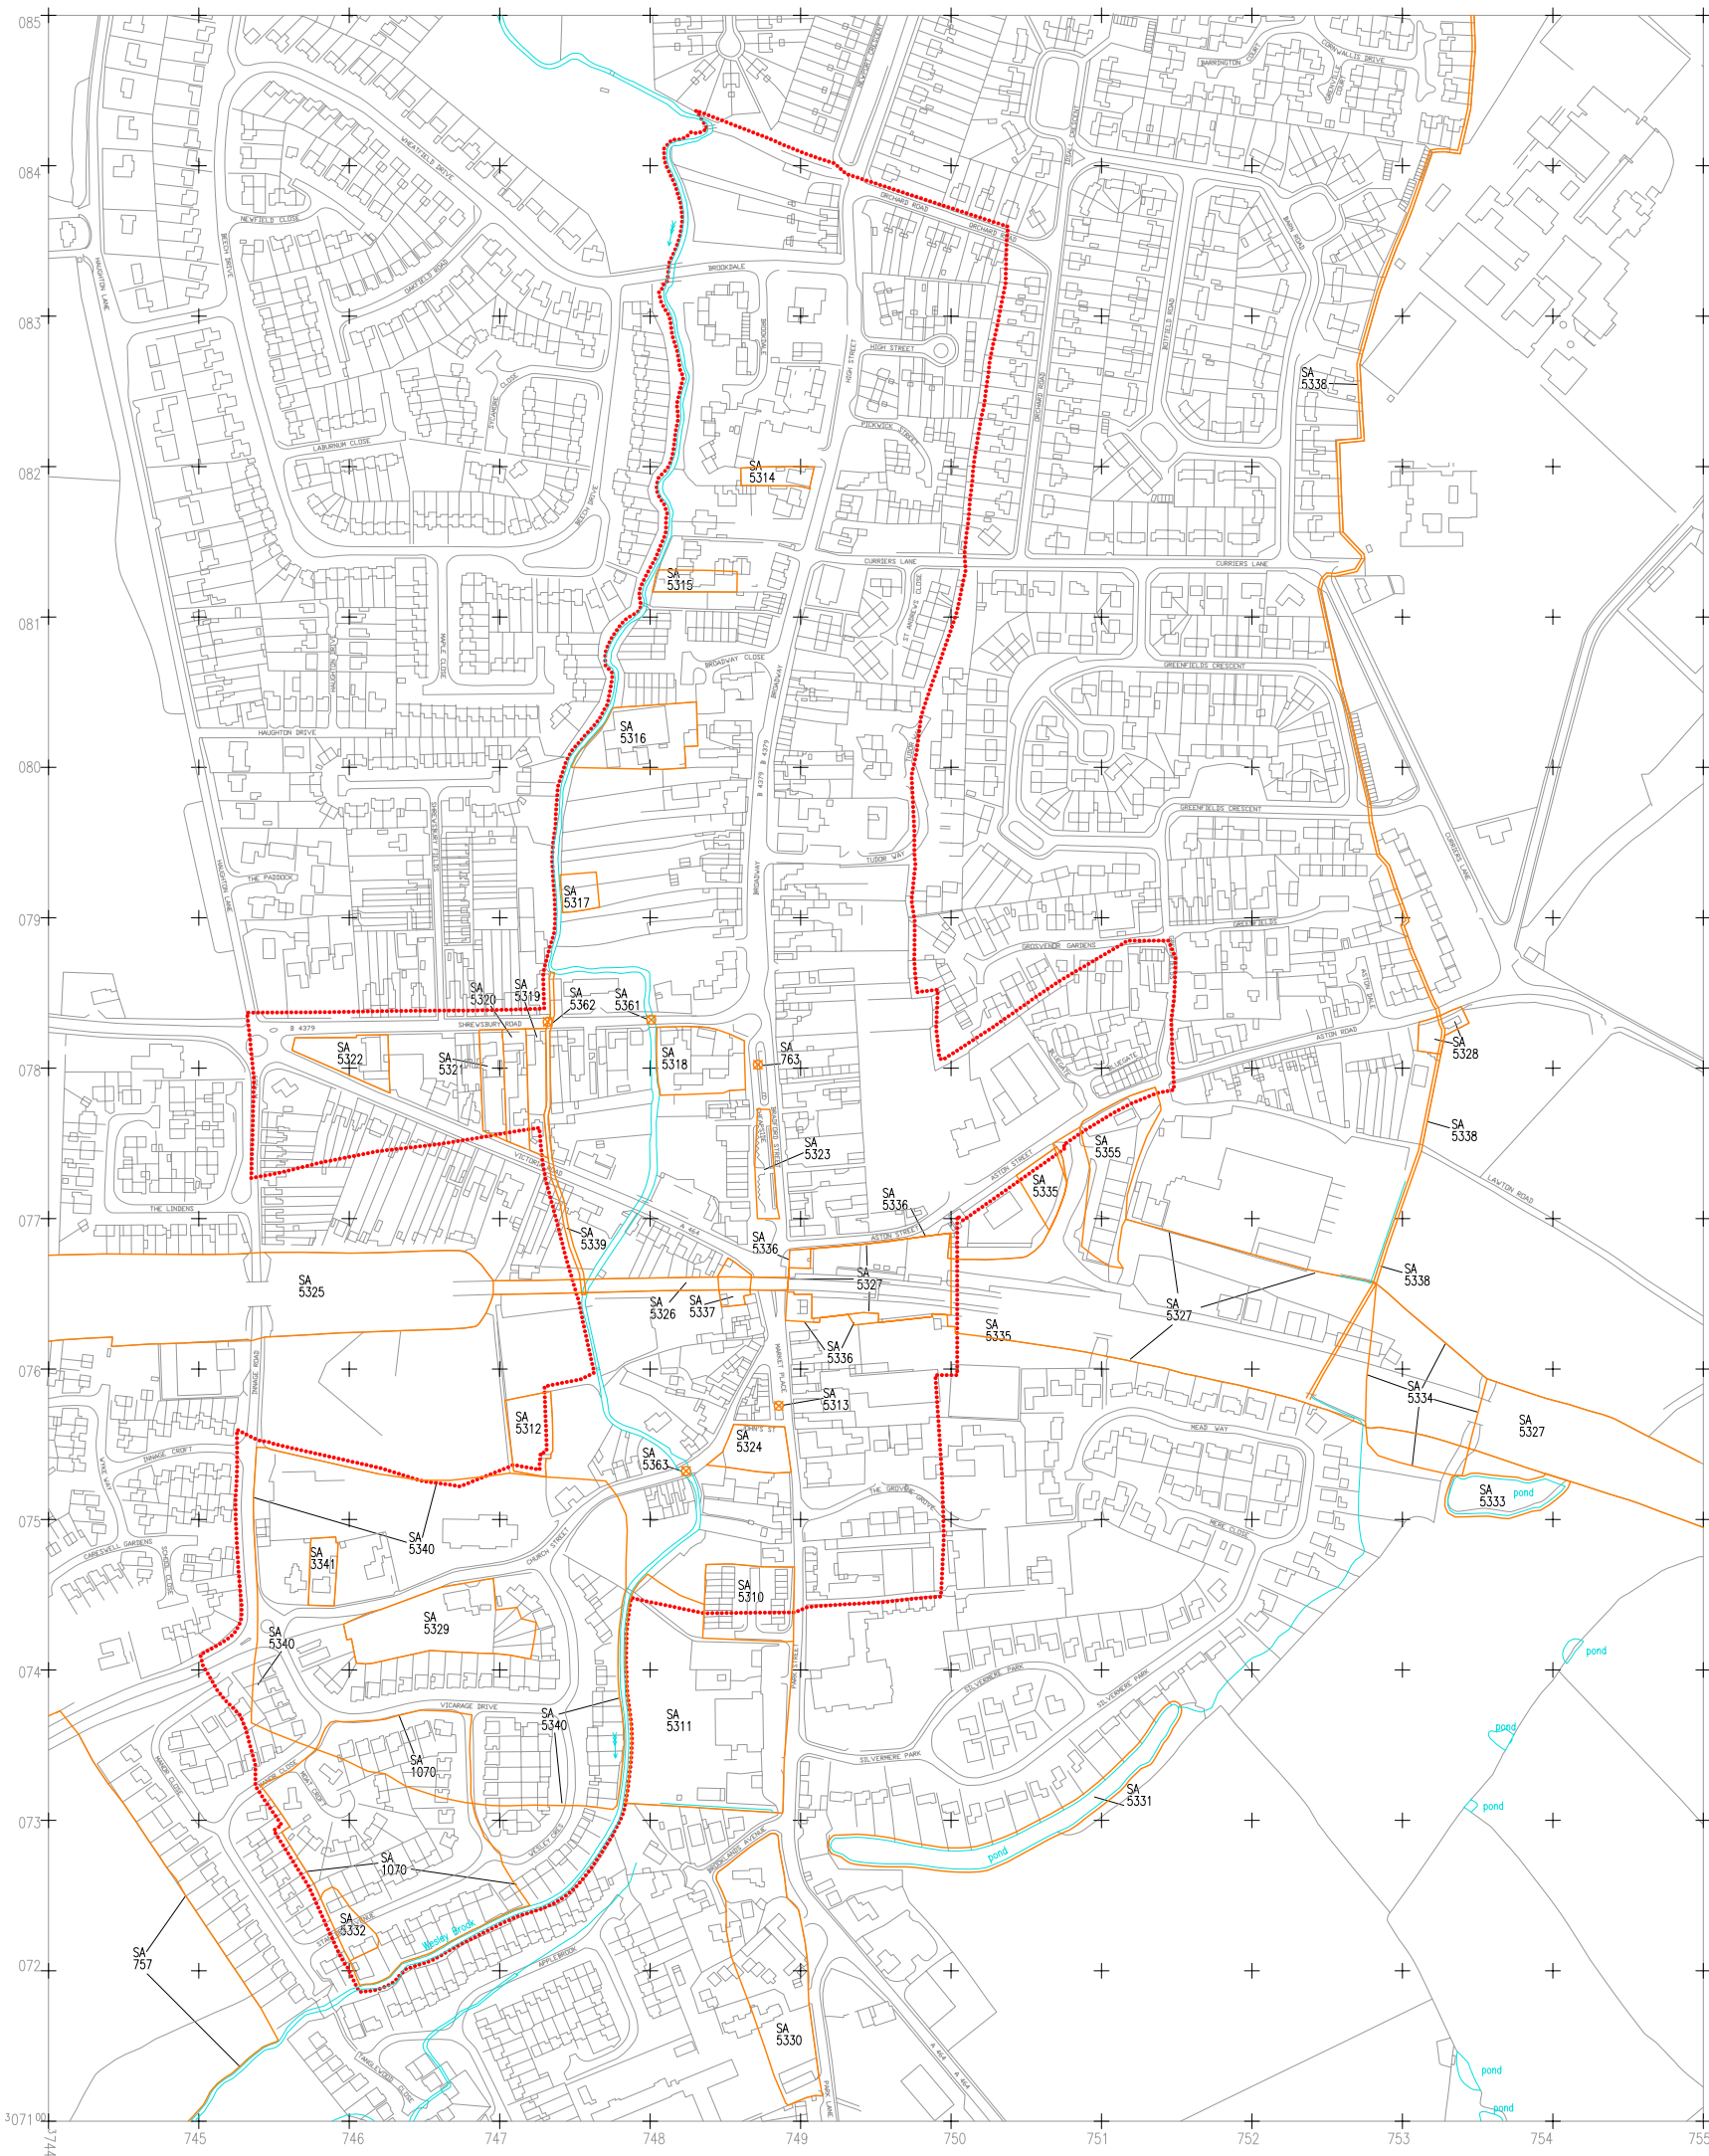

*The
Central Marches
Historic Towns Survey*

County Archaeological Service
Hereford & Worcester
County Council

**Shifnal
Shropshire**

Archaeological Remains
and urban area

1:5000
date: 1996 LT/CMH/SJW

KEY:

- SA
  ***** Archaeological Sites (area)
- SA
  ***** Archaeological Sites (point)
- Urban Area