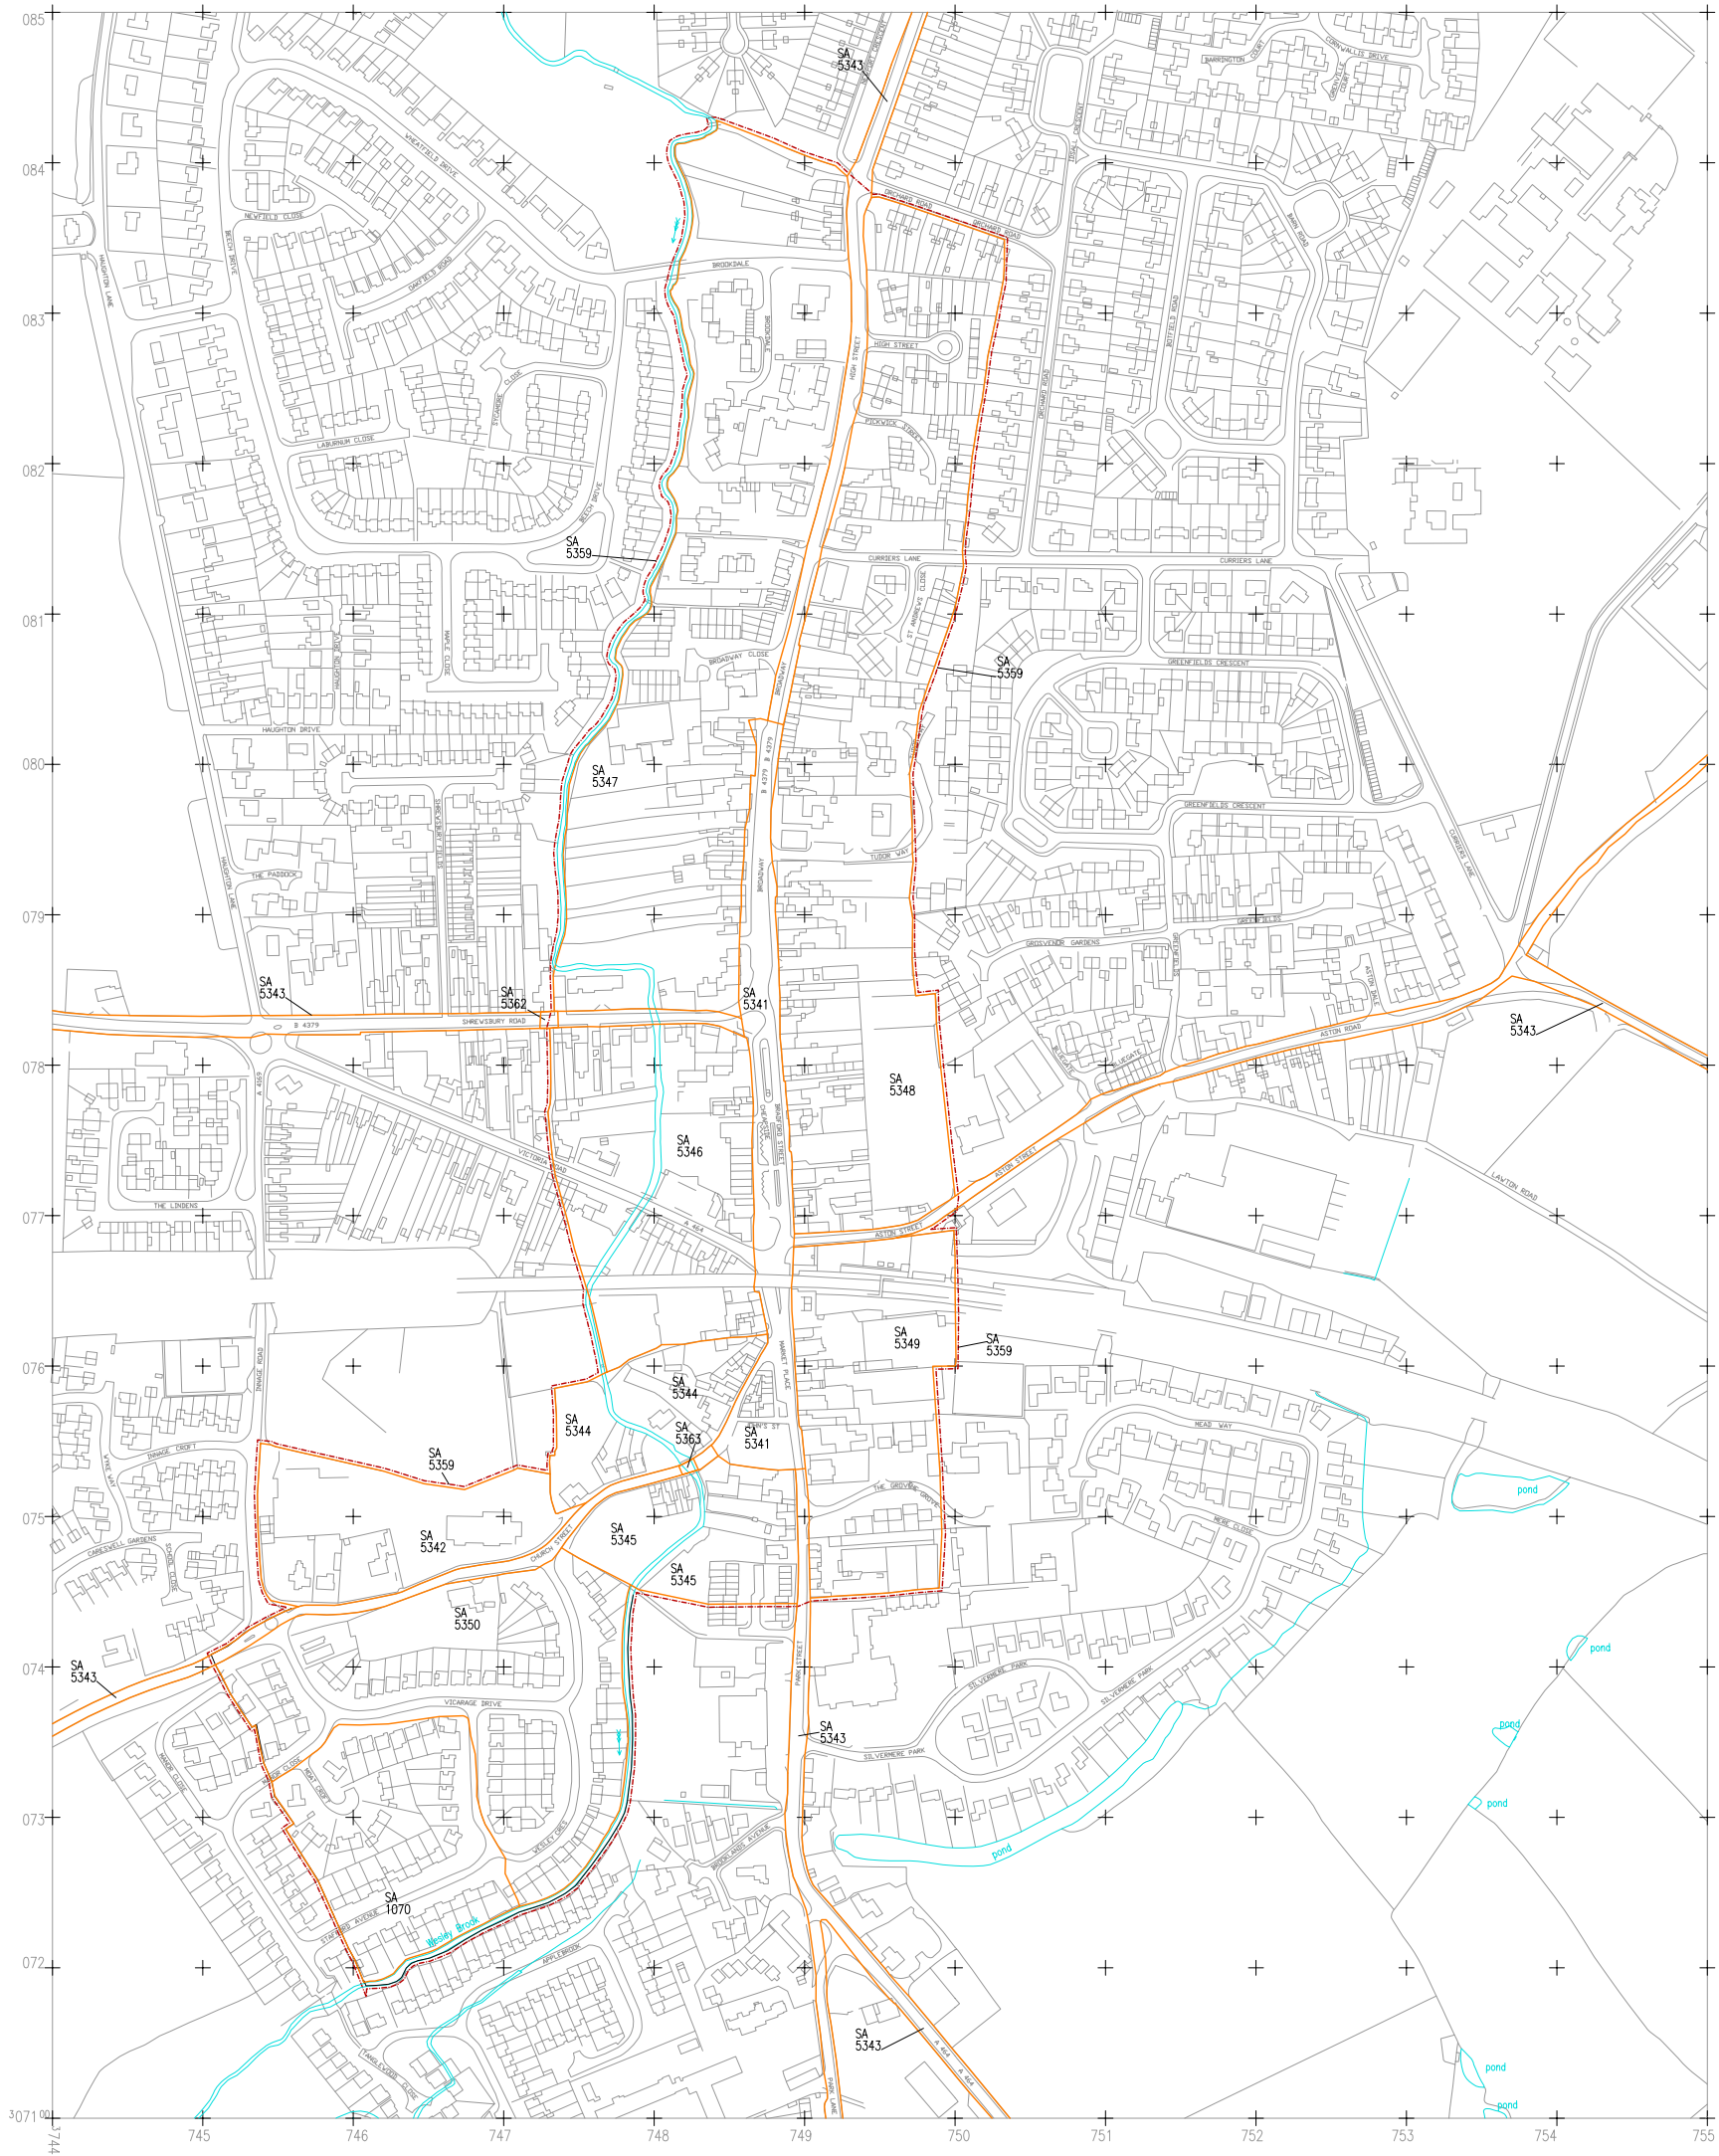

*The
Central Marches
Historic Towns Survey*

County Archaeological Service
Hereford & Worcester
County Council

Shifnal
Shropshire

Medieval urban form
and components

1:5000

date: 1996 LT/CMH/SJW

KEY:
Medieval Urban Component
Medieval Urban Form