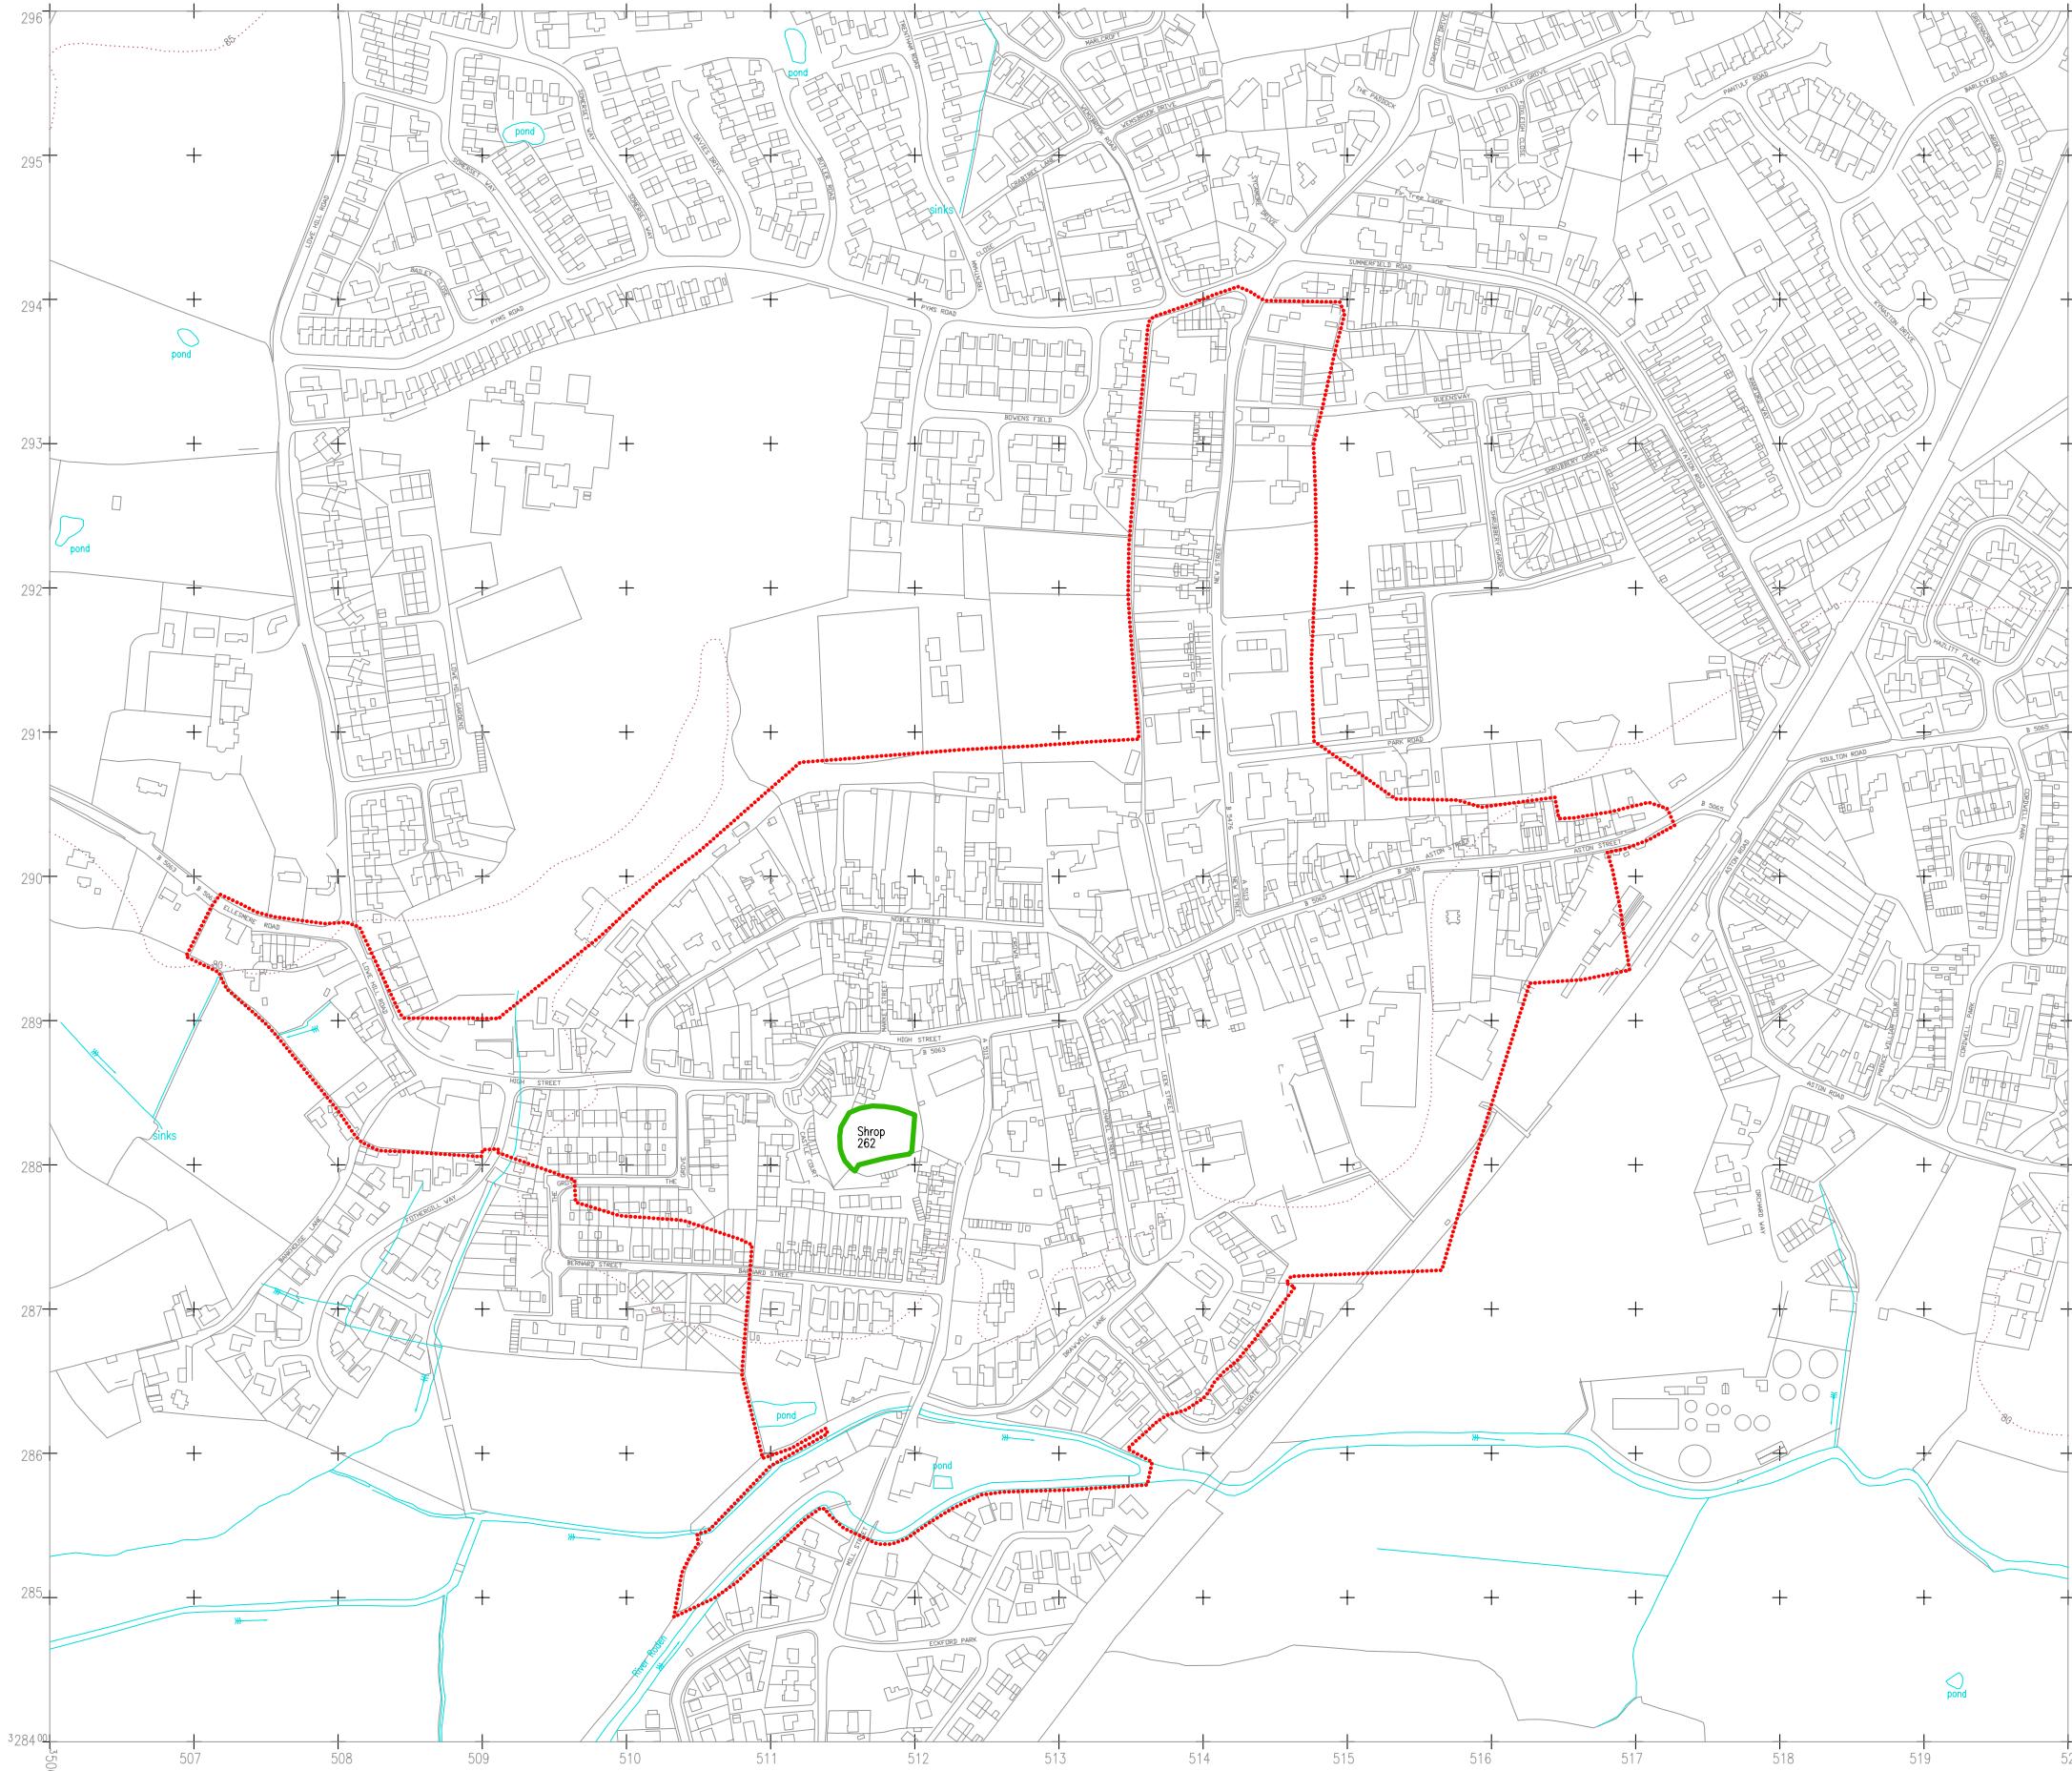

The
Central Marches
Historic Towns Survey

County Archaeological Service
Hereford & Worcester
County Council

Wem
Shropshire
Archaeological
Constraints
1:5000

Plotted: 1996 LT/CMH/SJW

KEY:

Scheduled Ancient
Monuments

Urban Area