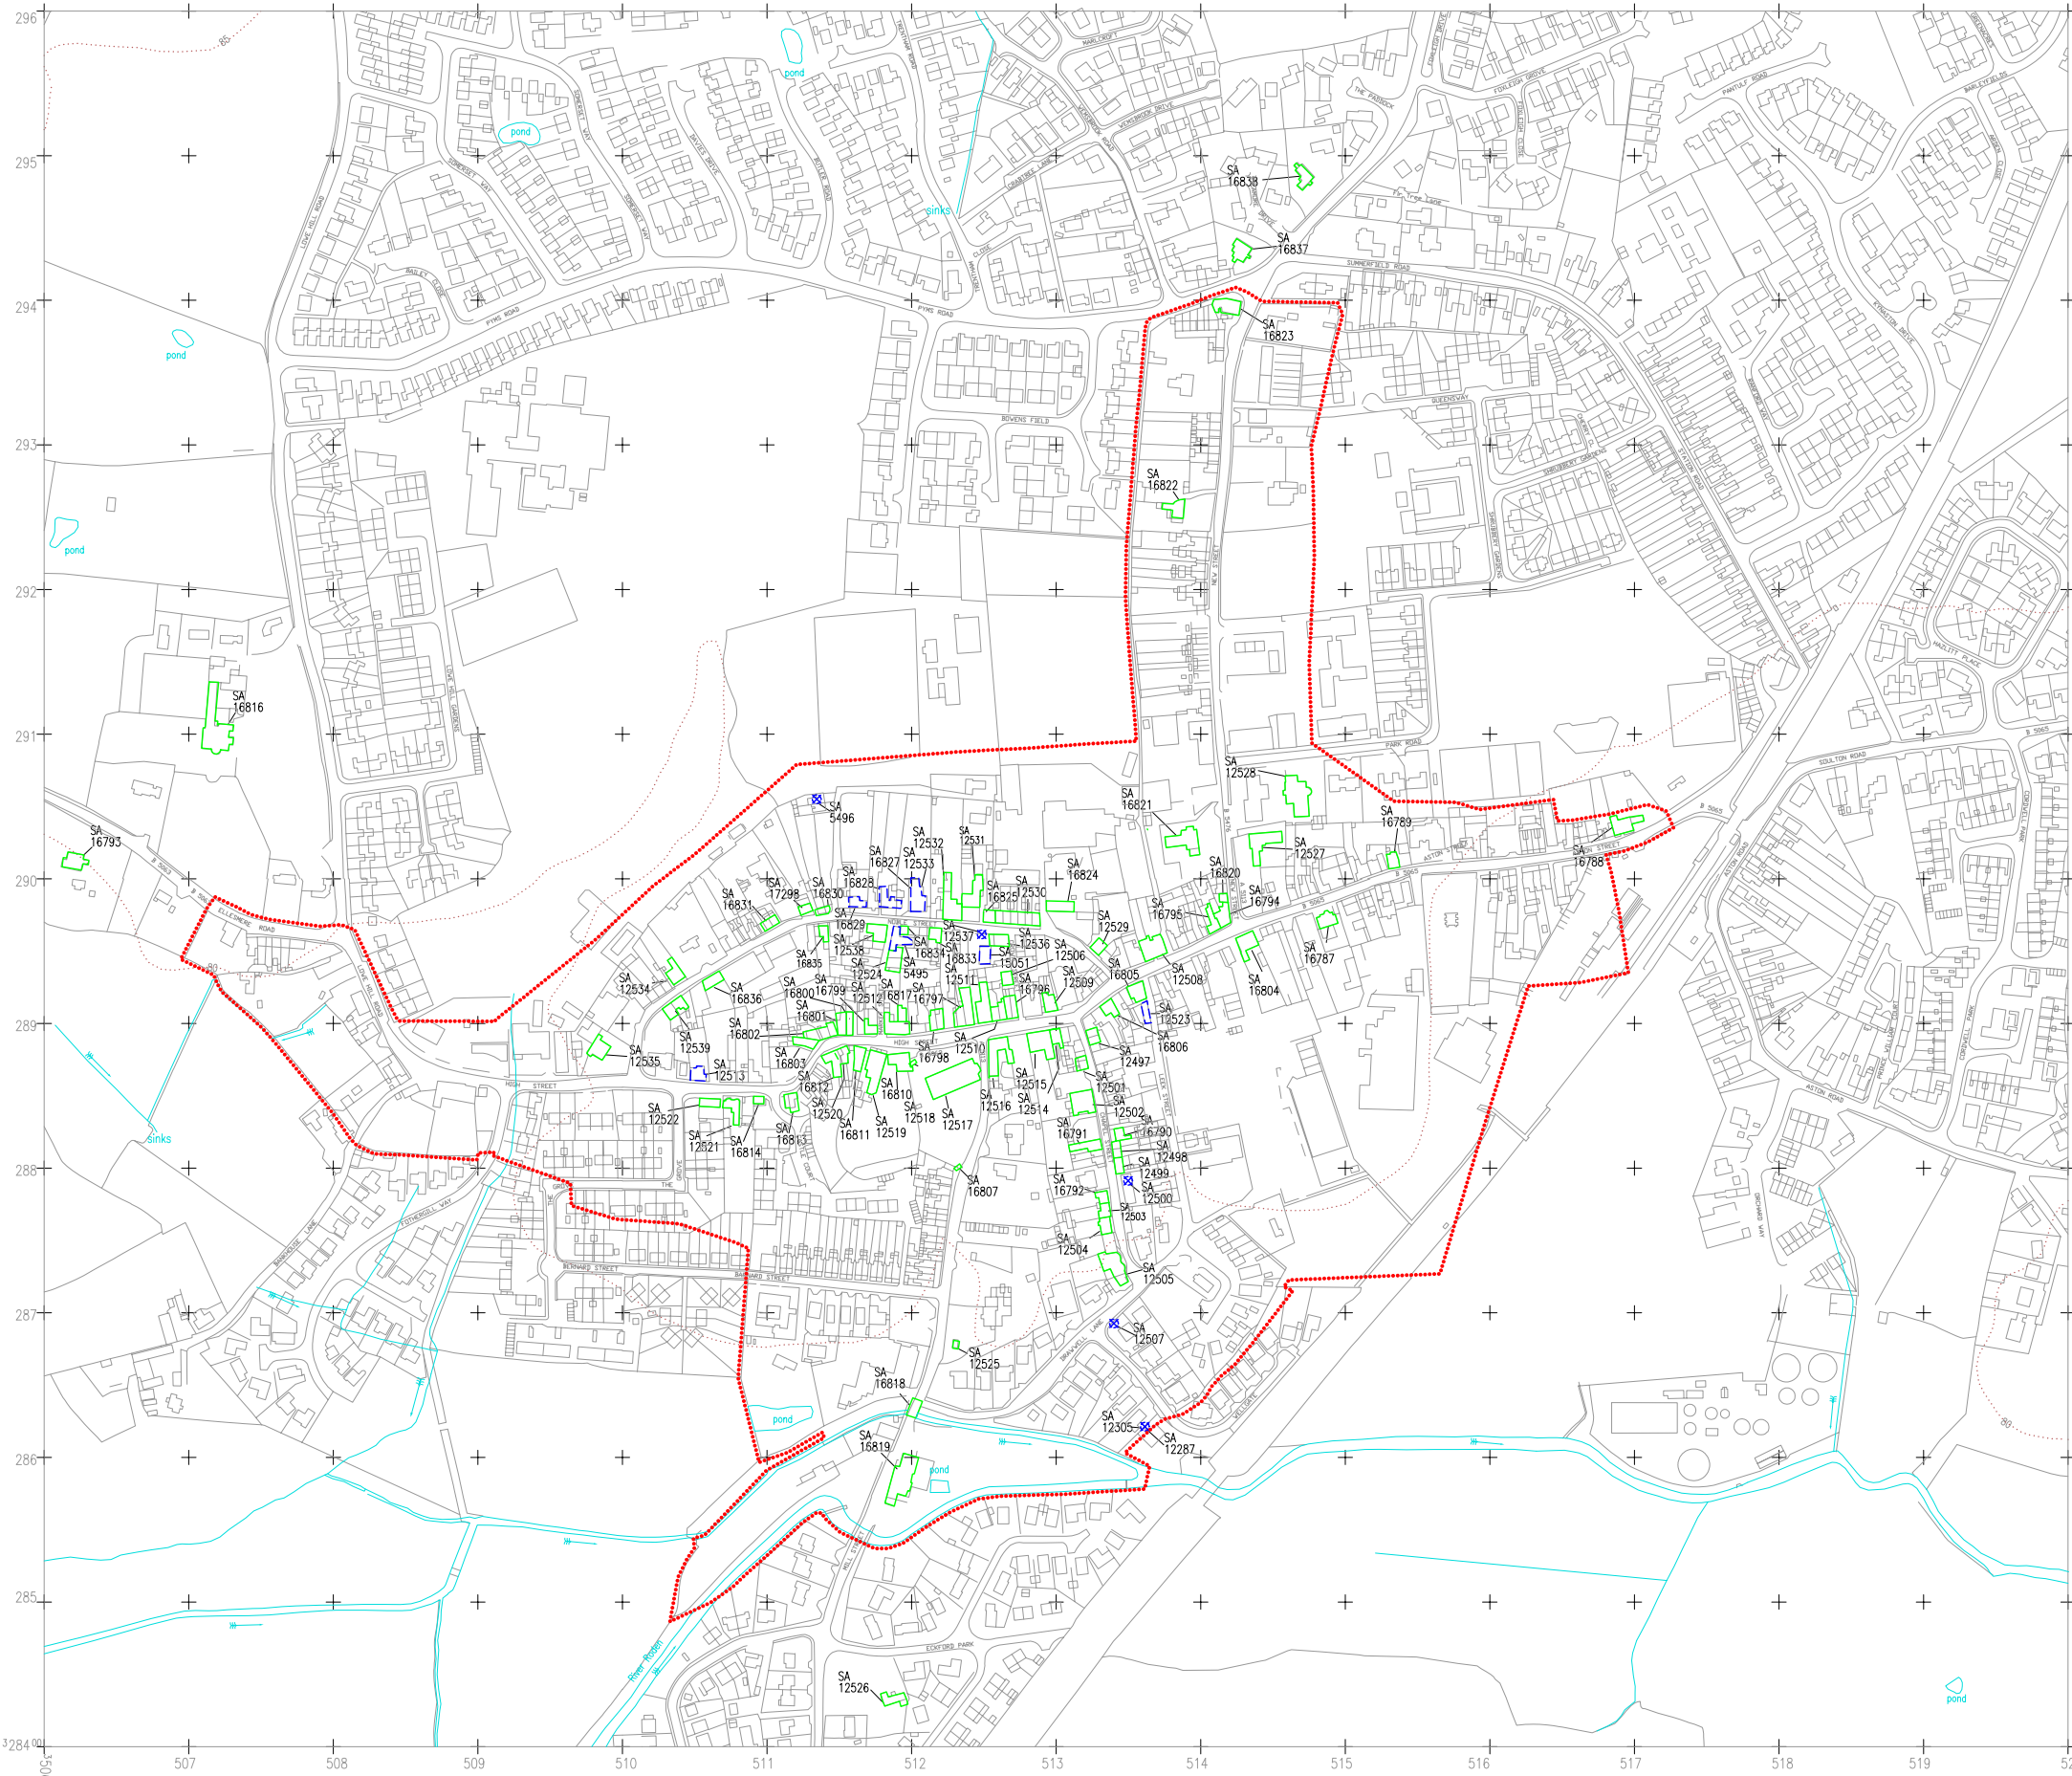

*The
Central Marches
Historic Towns Survey*

Wem
Shropshire
Historic buildings
(listed & other recorded buildings)
and urban area
1:5000
date: 1996 LT/CMH/SJW

KEY:

- SA ***** Listed Buildings
- SA ***** Historic Buildings
- - - SA ***** Demolished Buildings