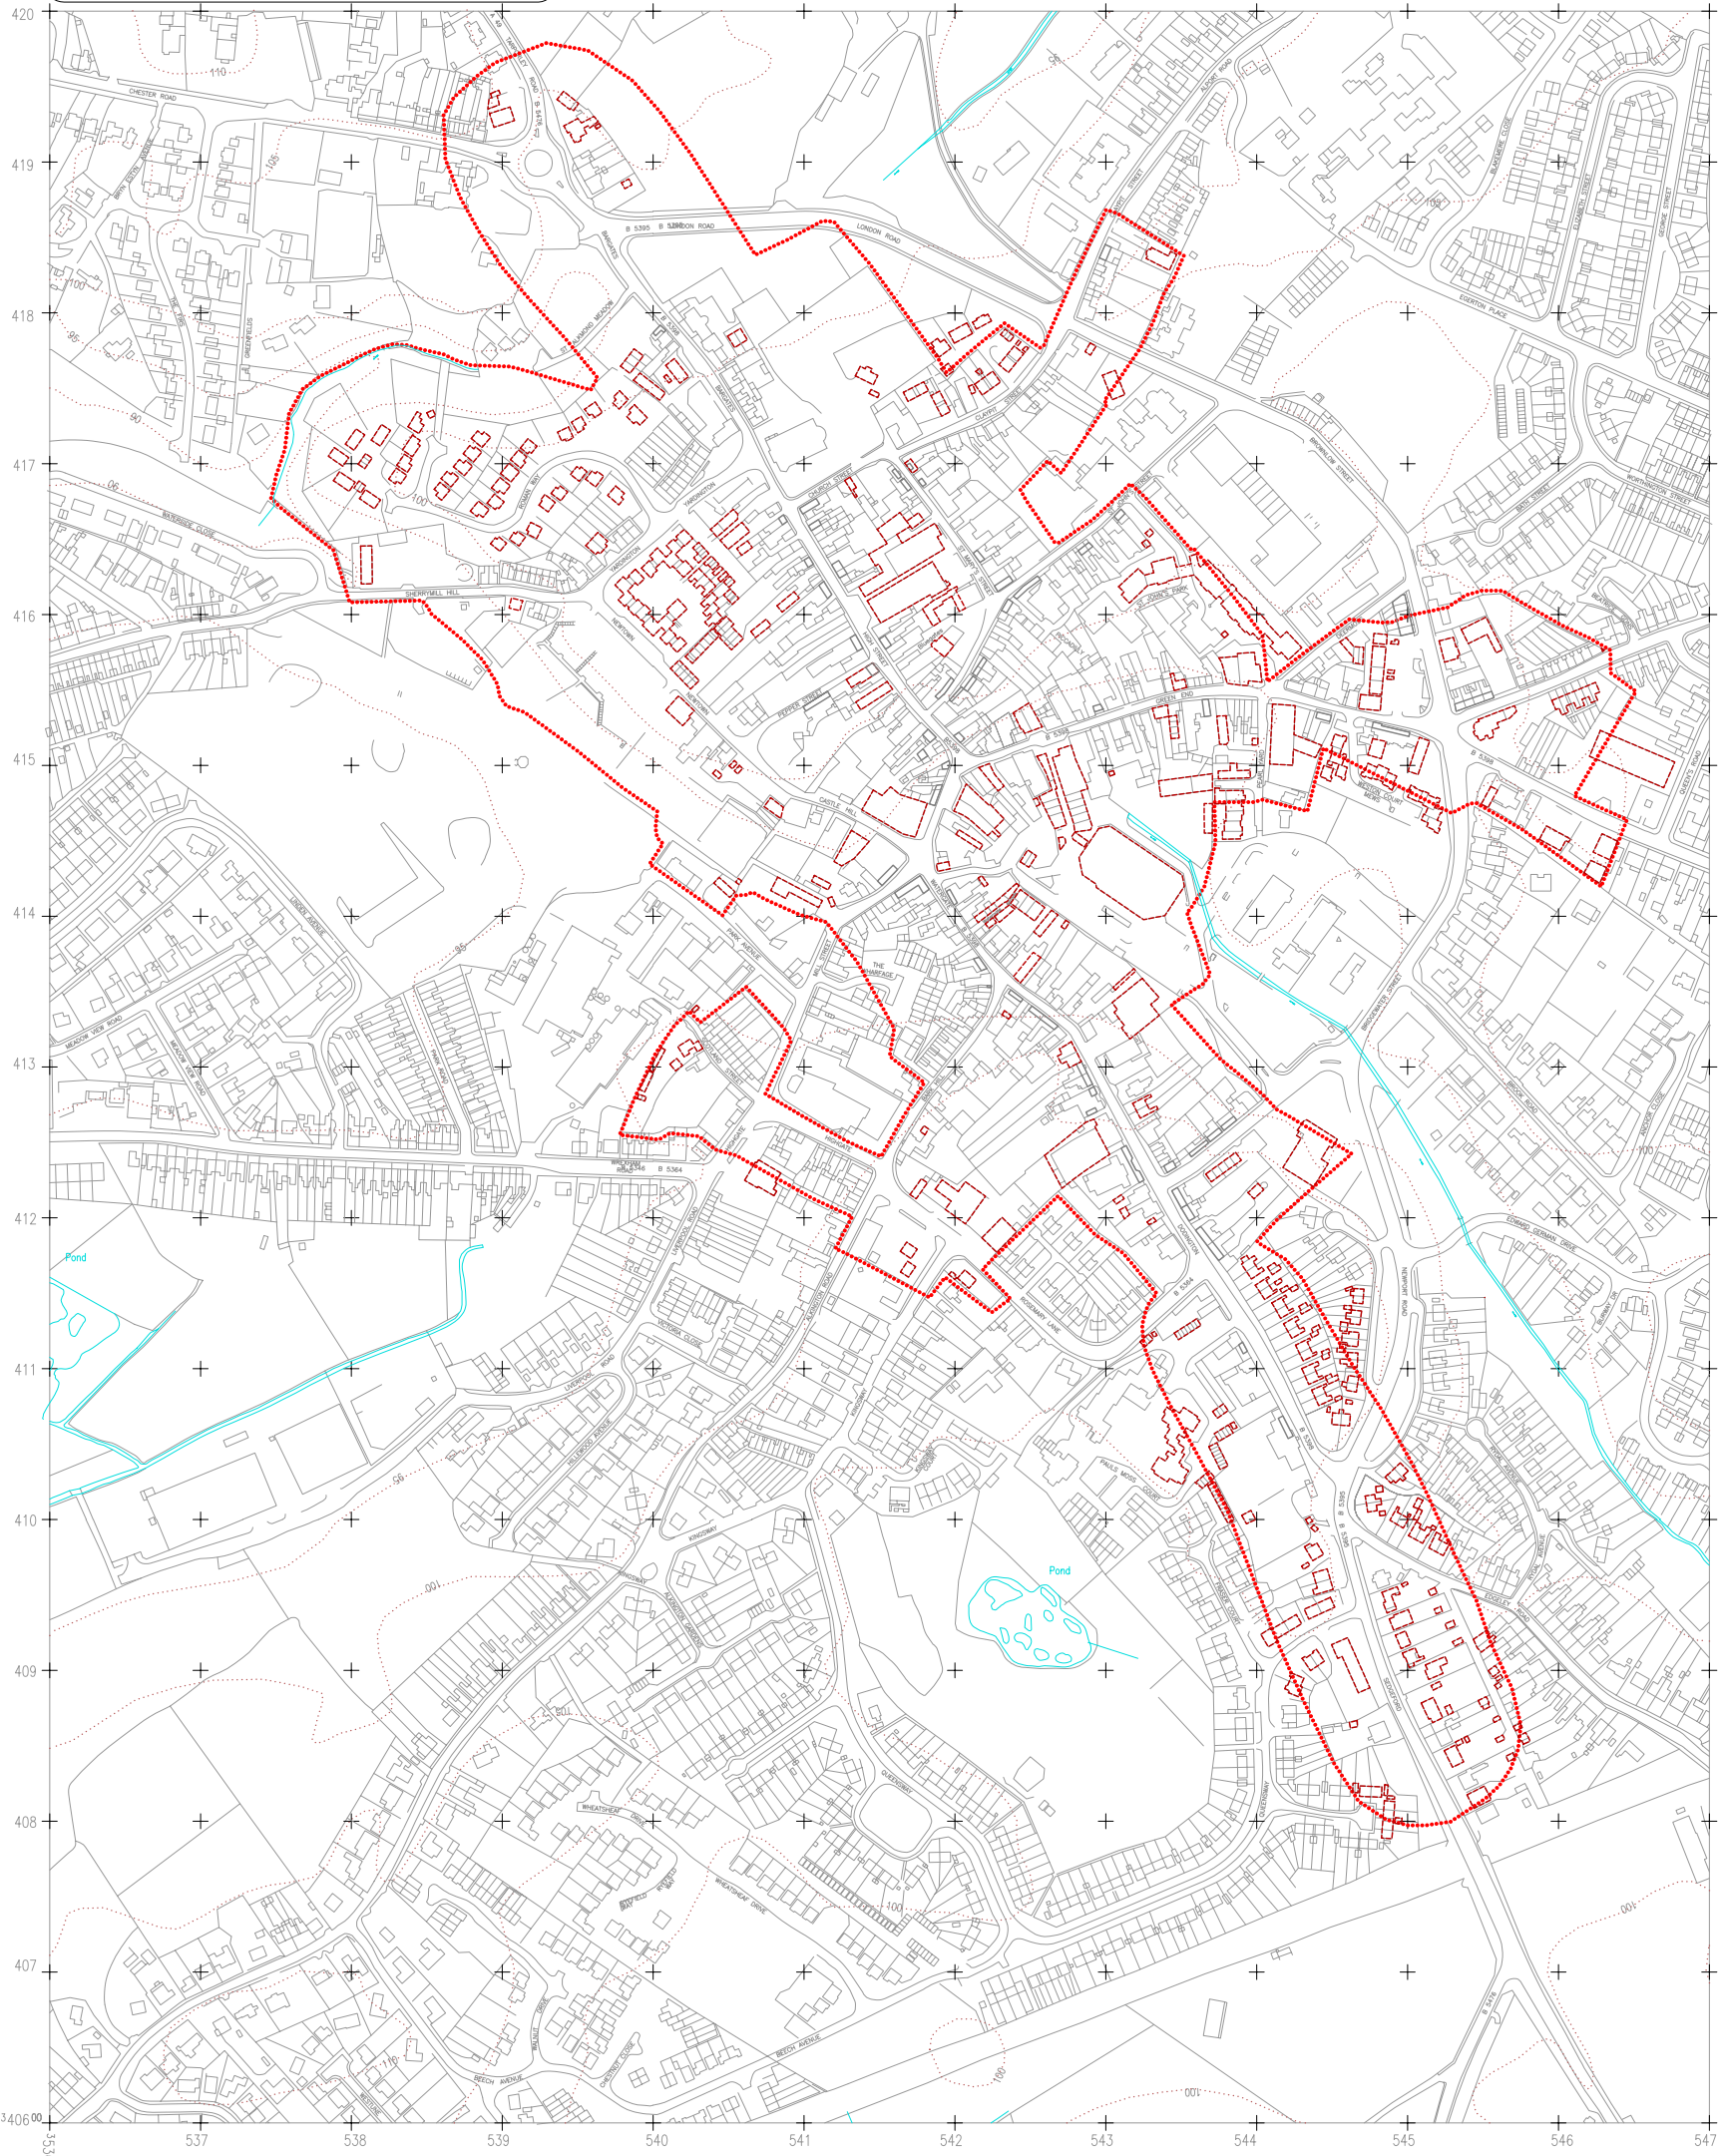

The
Central Marches
Historic Towns Survey

Whitchurch
Shropshire

Observed cellarage and
20th century development

1:5000

date: 1996 LT/CMH/SJW

1. KEY:
2. 18th/19th century Cellarage
   - 20th century Development
   - Urban Area