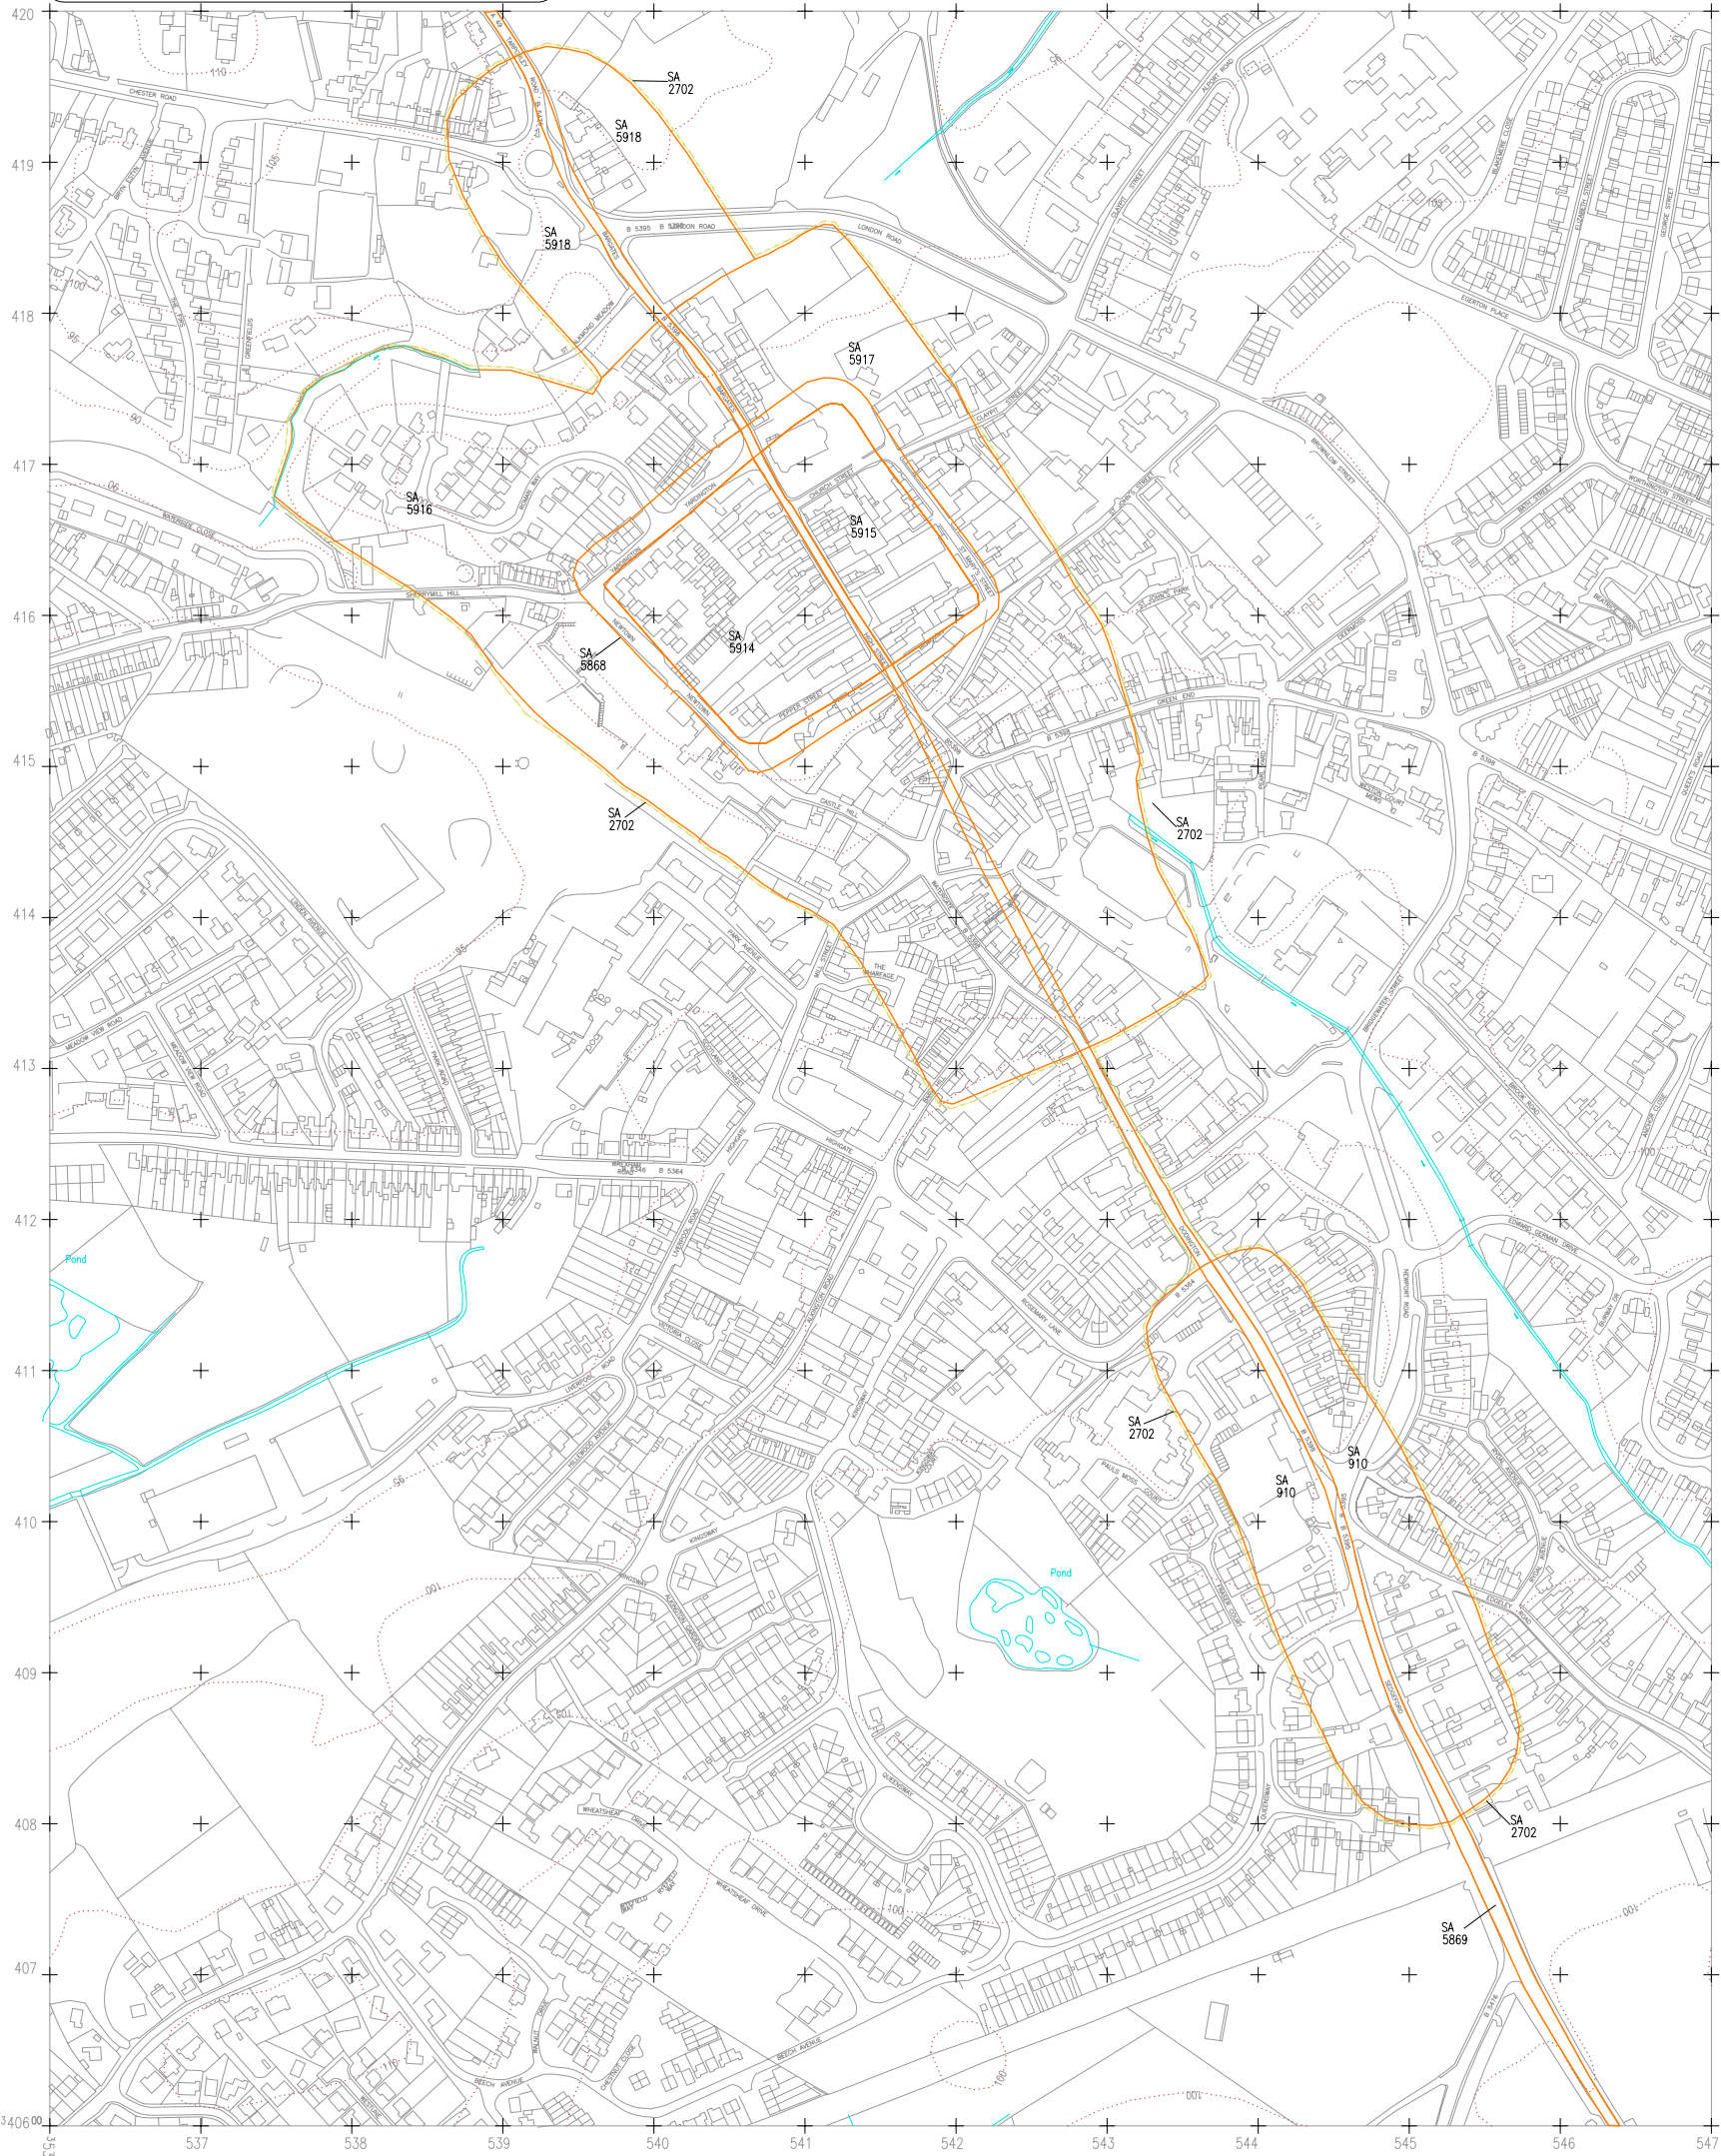

The
Central Marches
Historic Towns Survey

Whitchurch
Shropshire

Roman Urban
Components & Form
1:5000

Plotted: 1996 LT/CMH/SJW

KEY:
Roman Urban Component
Roman Urban Form