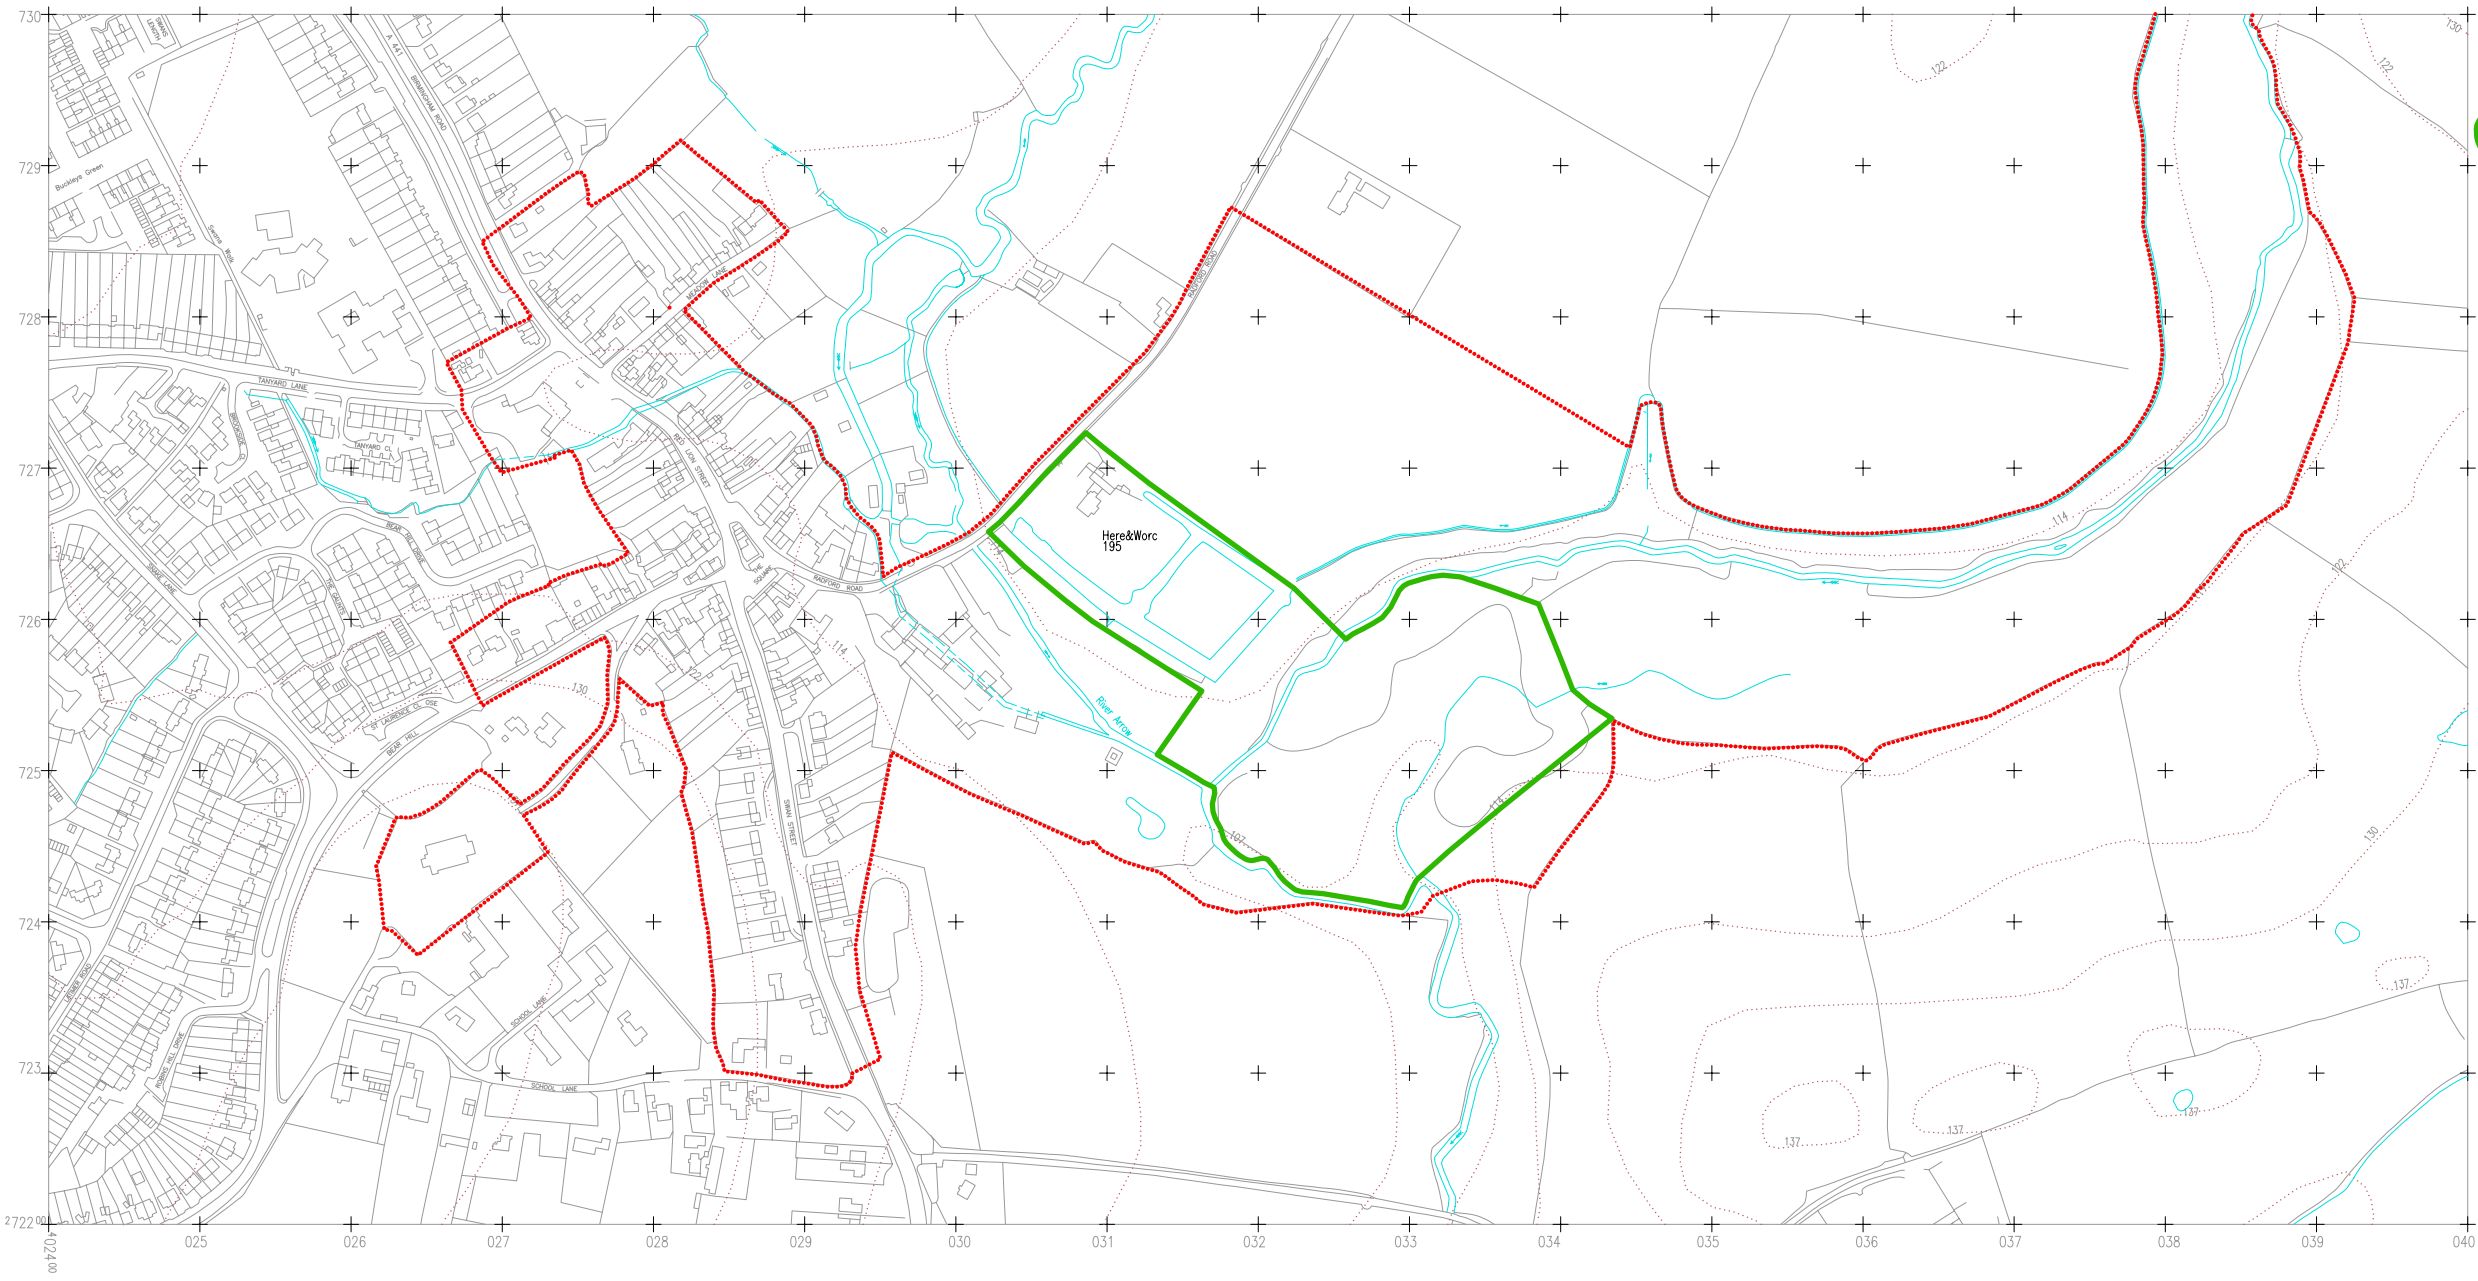

The Central Marches Historic Towns Survey
County Archaeological Service
Hereford & Worcester County Council

Alvechurch
Hereford & Worcester
Archaeological Constraints
1:5000
Plotted: 1996 LT/CMH/SJW

KEY:

Scheduled Ancient Monuments

Urban Area