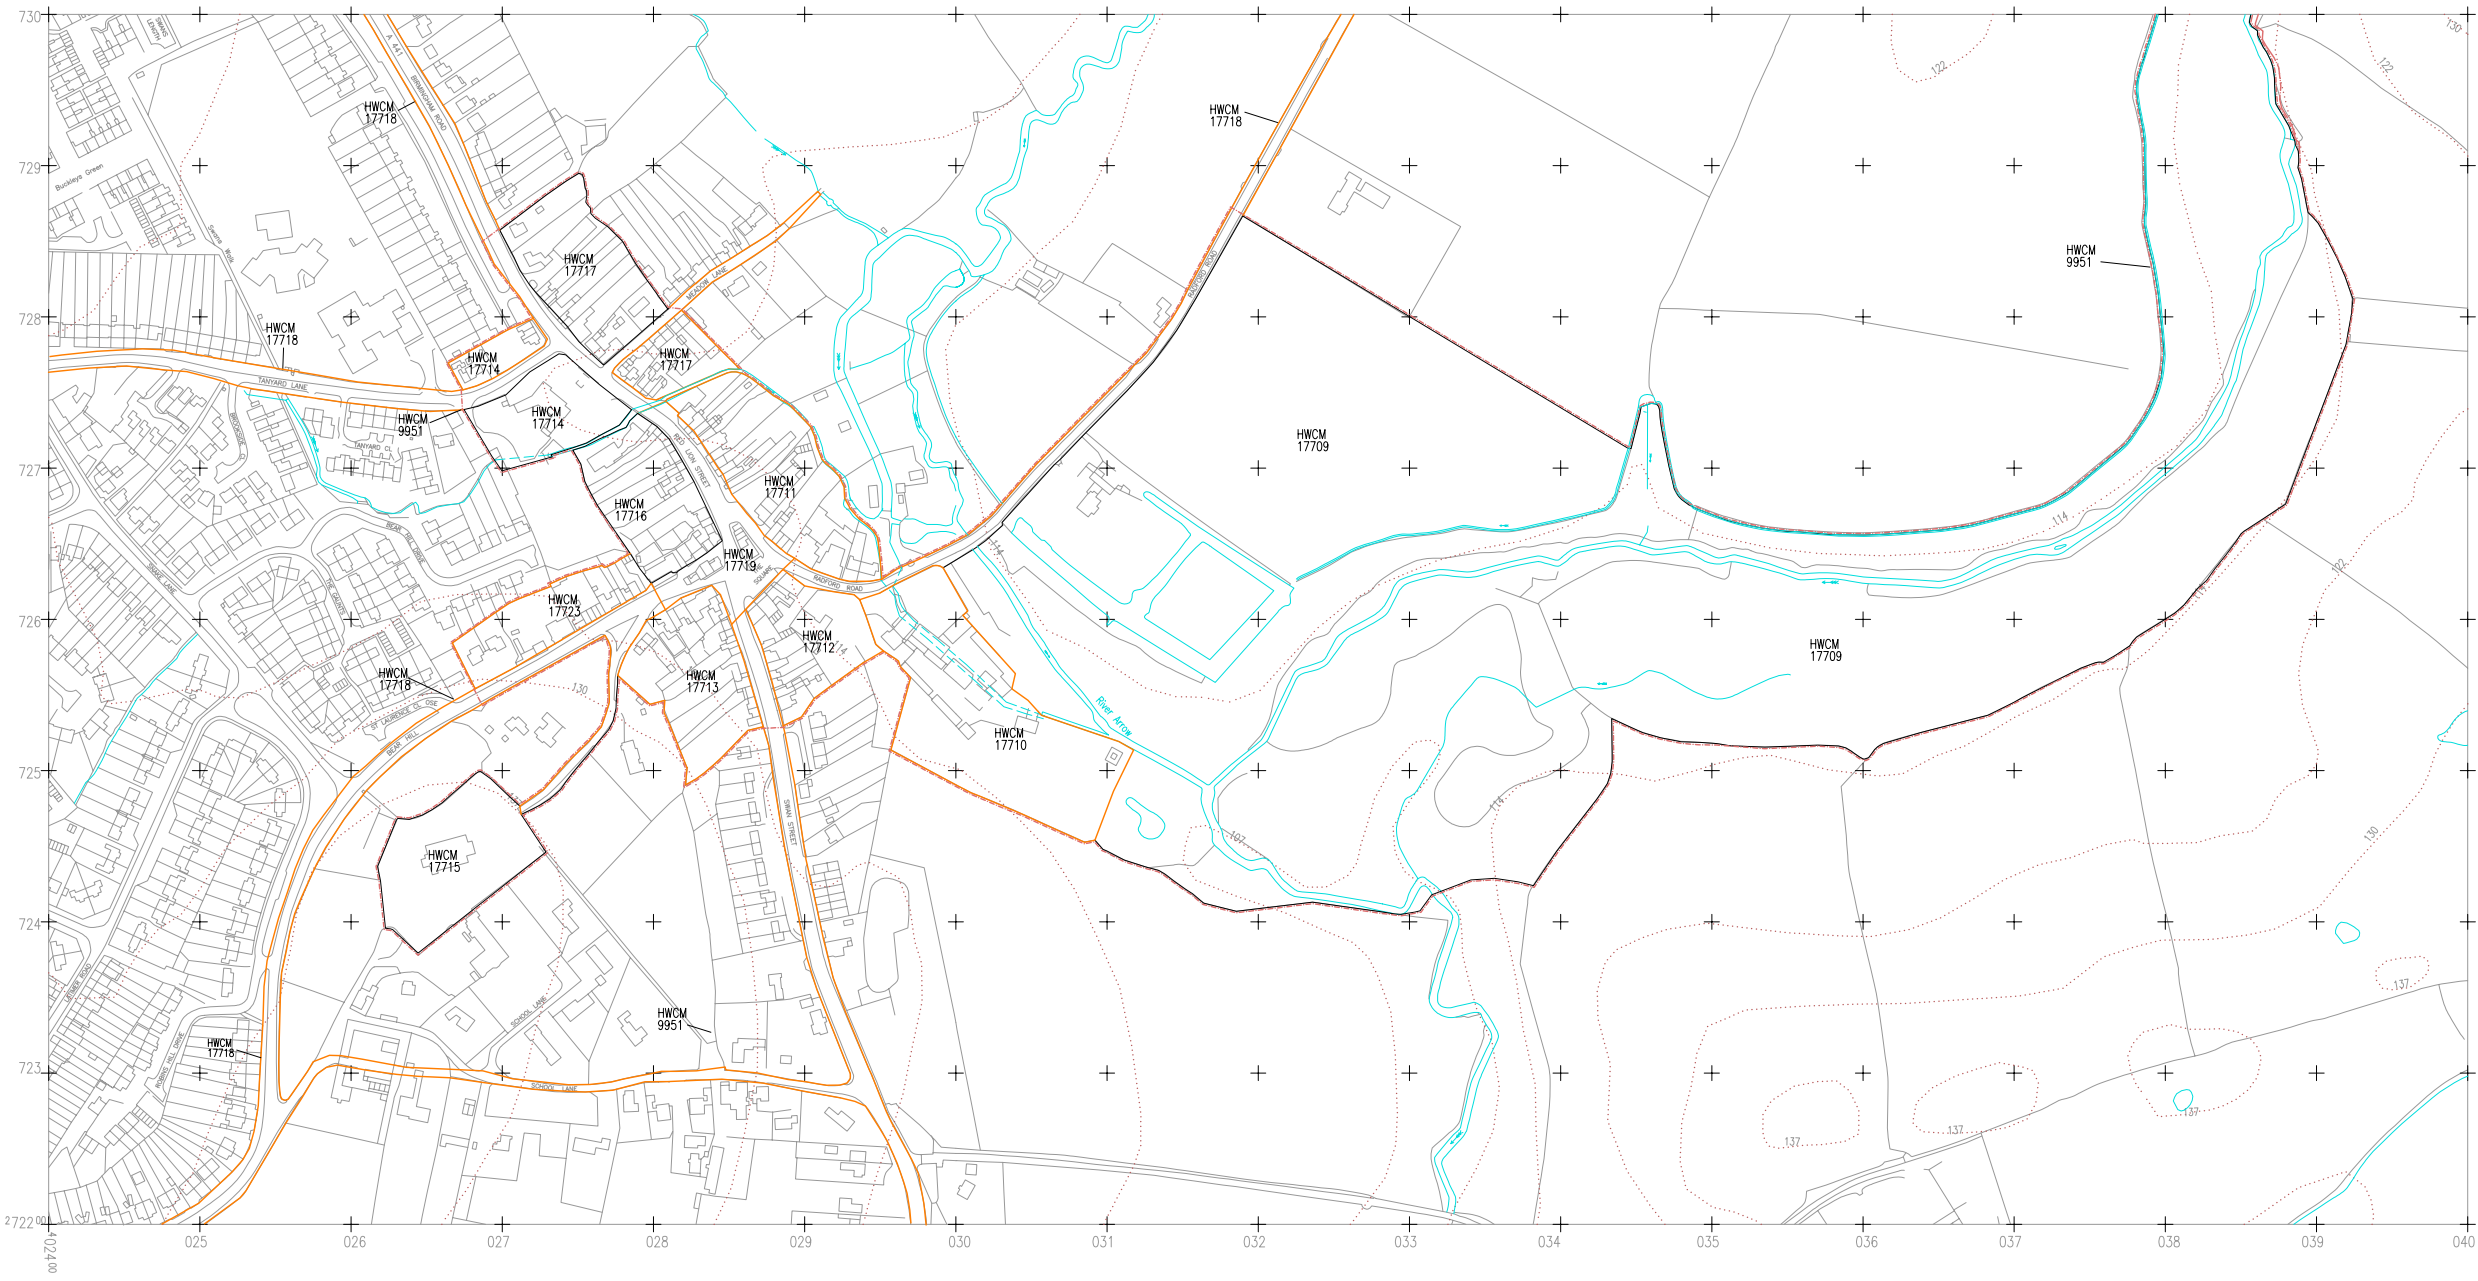

The Central Marches Historic Towns Survey
County Archaeological Service
Hereford & Worcester County Council

Alvechurch
Hereford & Worcester
Medieval urban form and components
1:5000
date: 1996 LT/CMH/SJW

KEY:
Medieval Urban Component
Medieval Urban Form