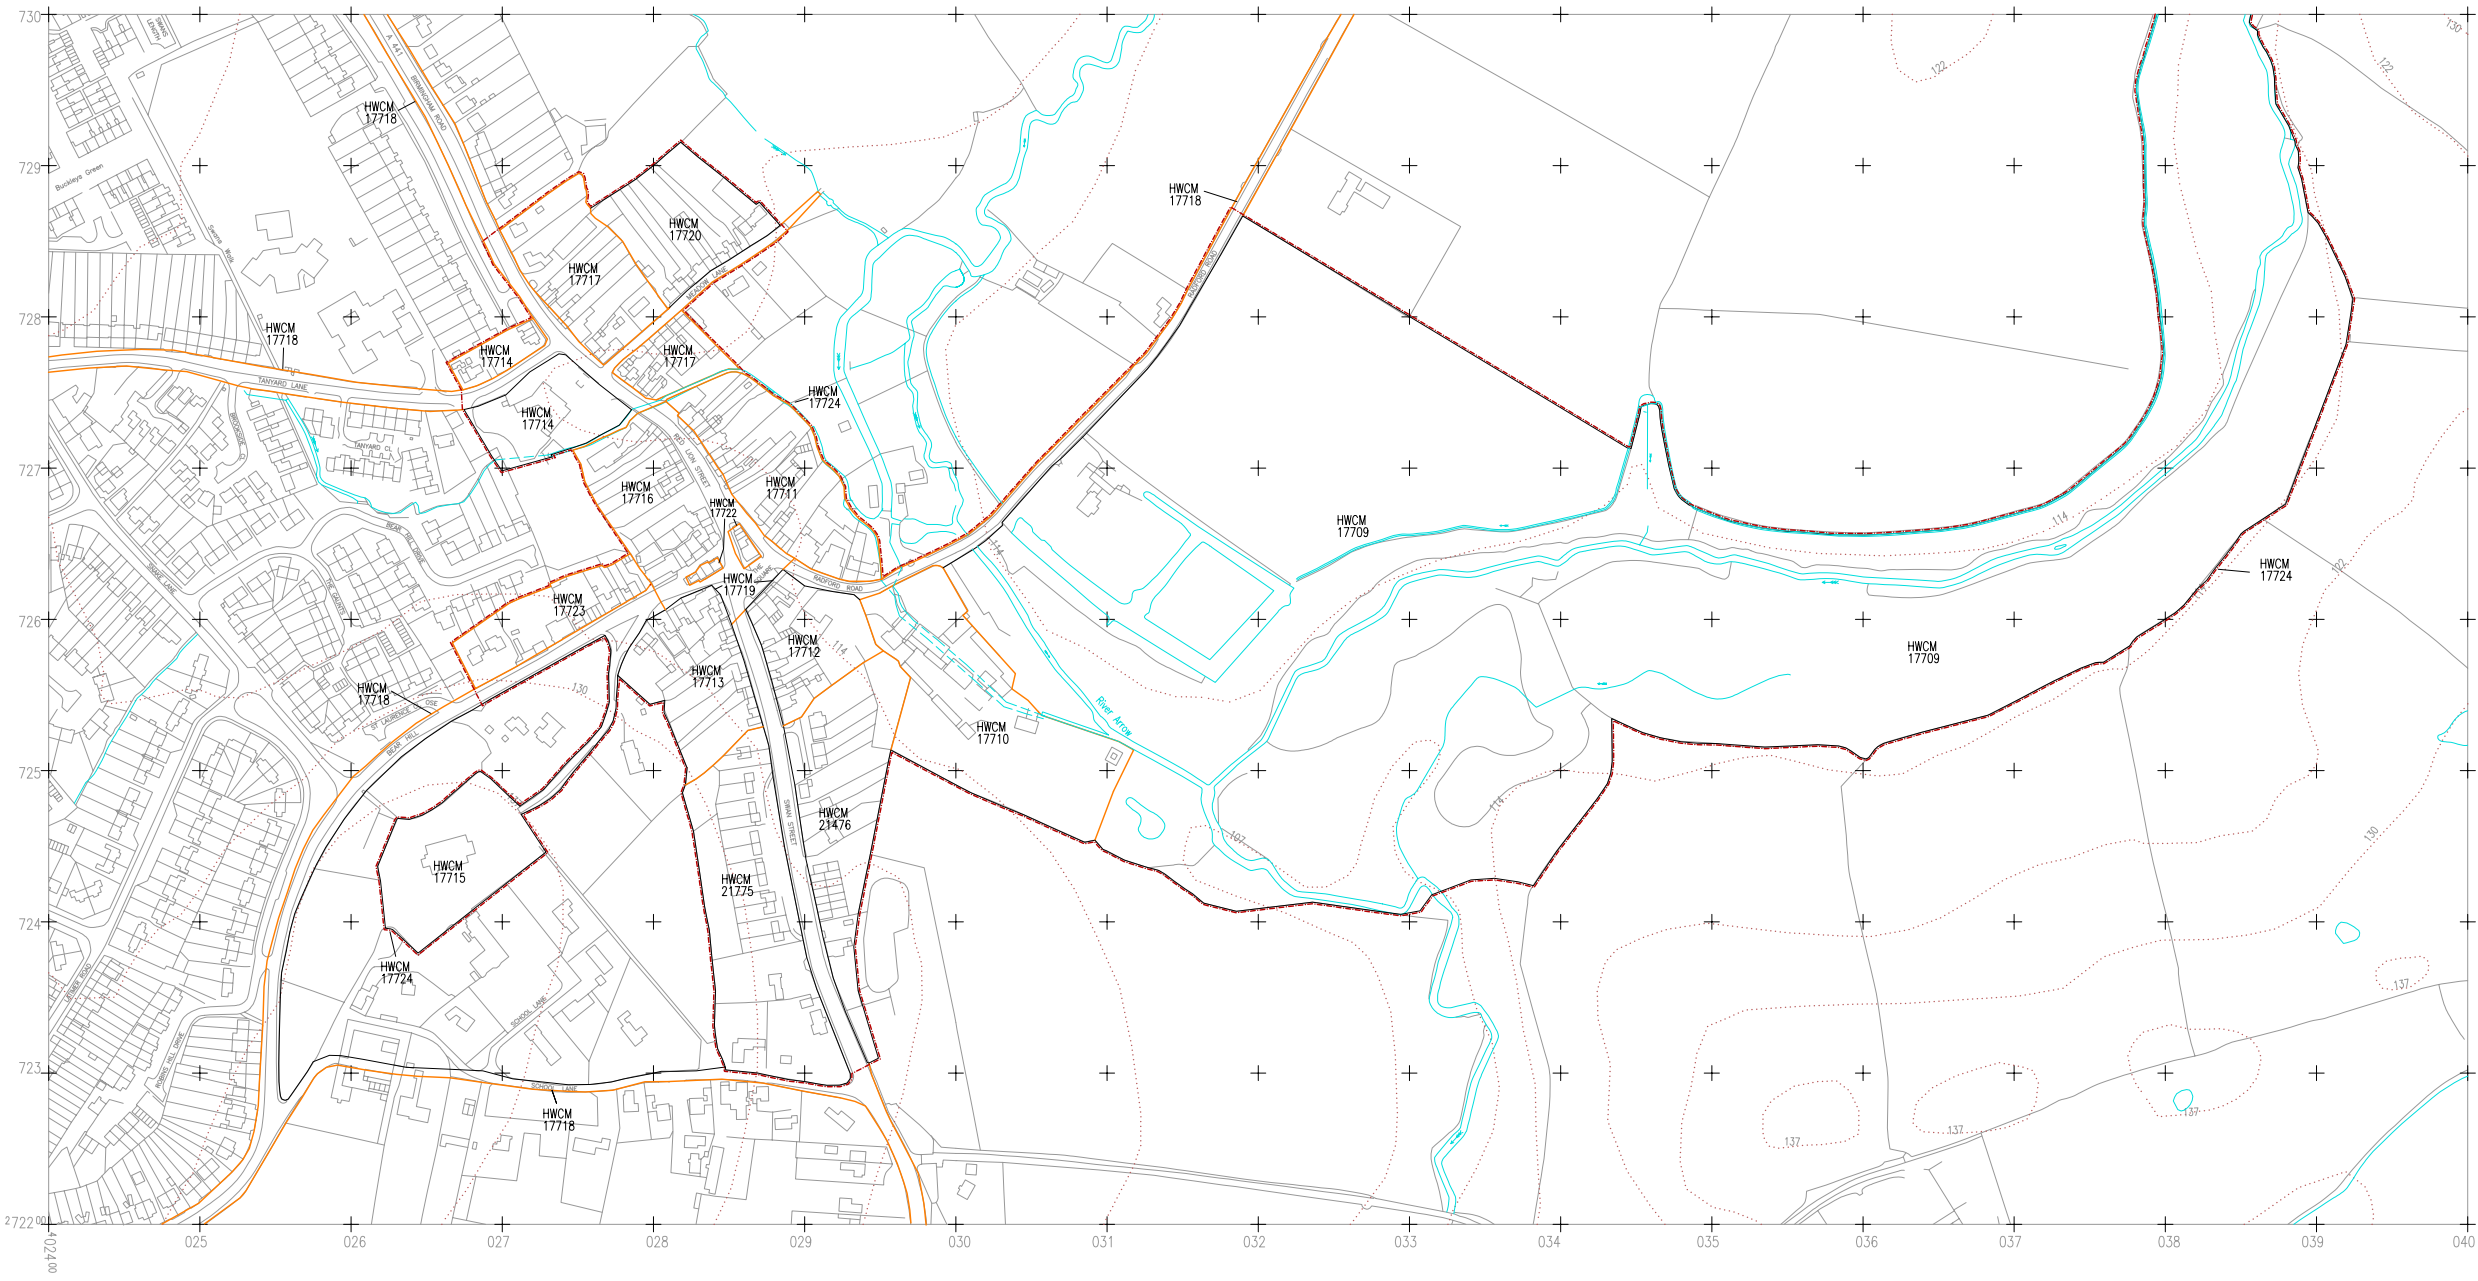

The Central Marches Historic Towns Survey
County Archaeological Service
Hereford & Worcester County Council

Alvechurch
Hereford & Worcester
Post-medieval urban form and components
1:5000
date: 1996 LT/CMH/SJW

KEY:
Post-medieval Urban Component
Post-medieval Urban Form