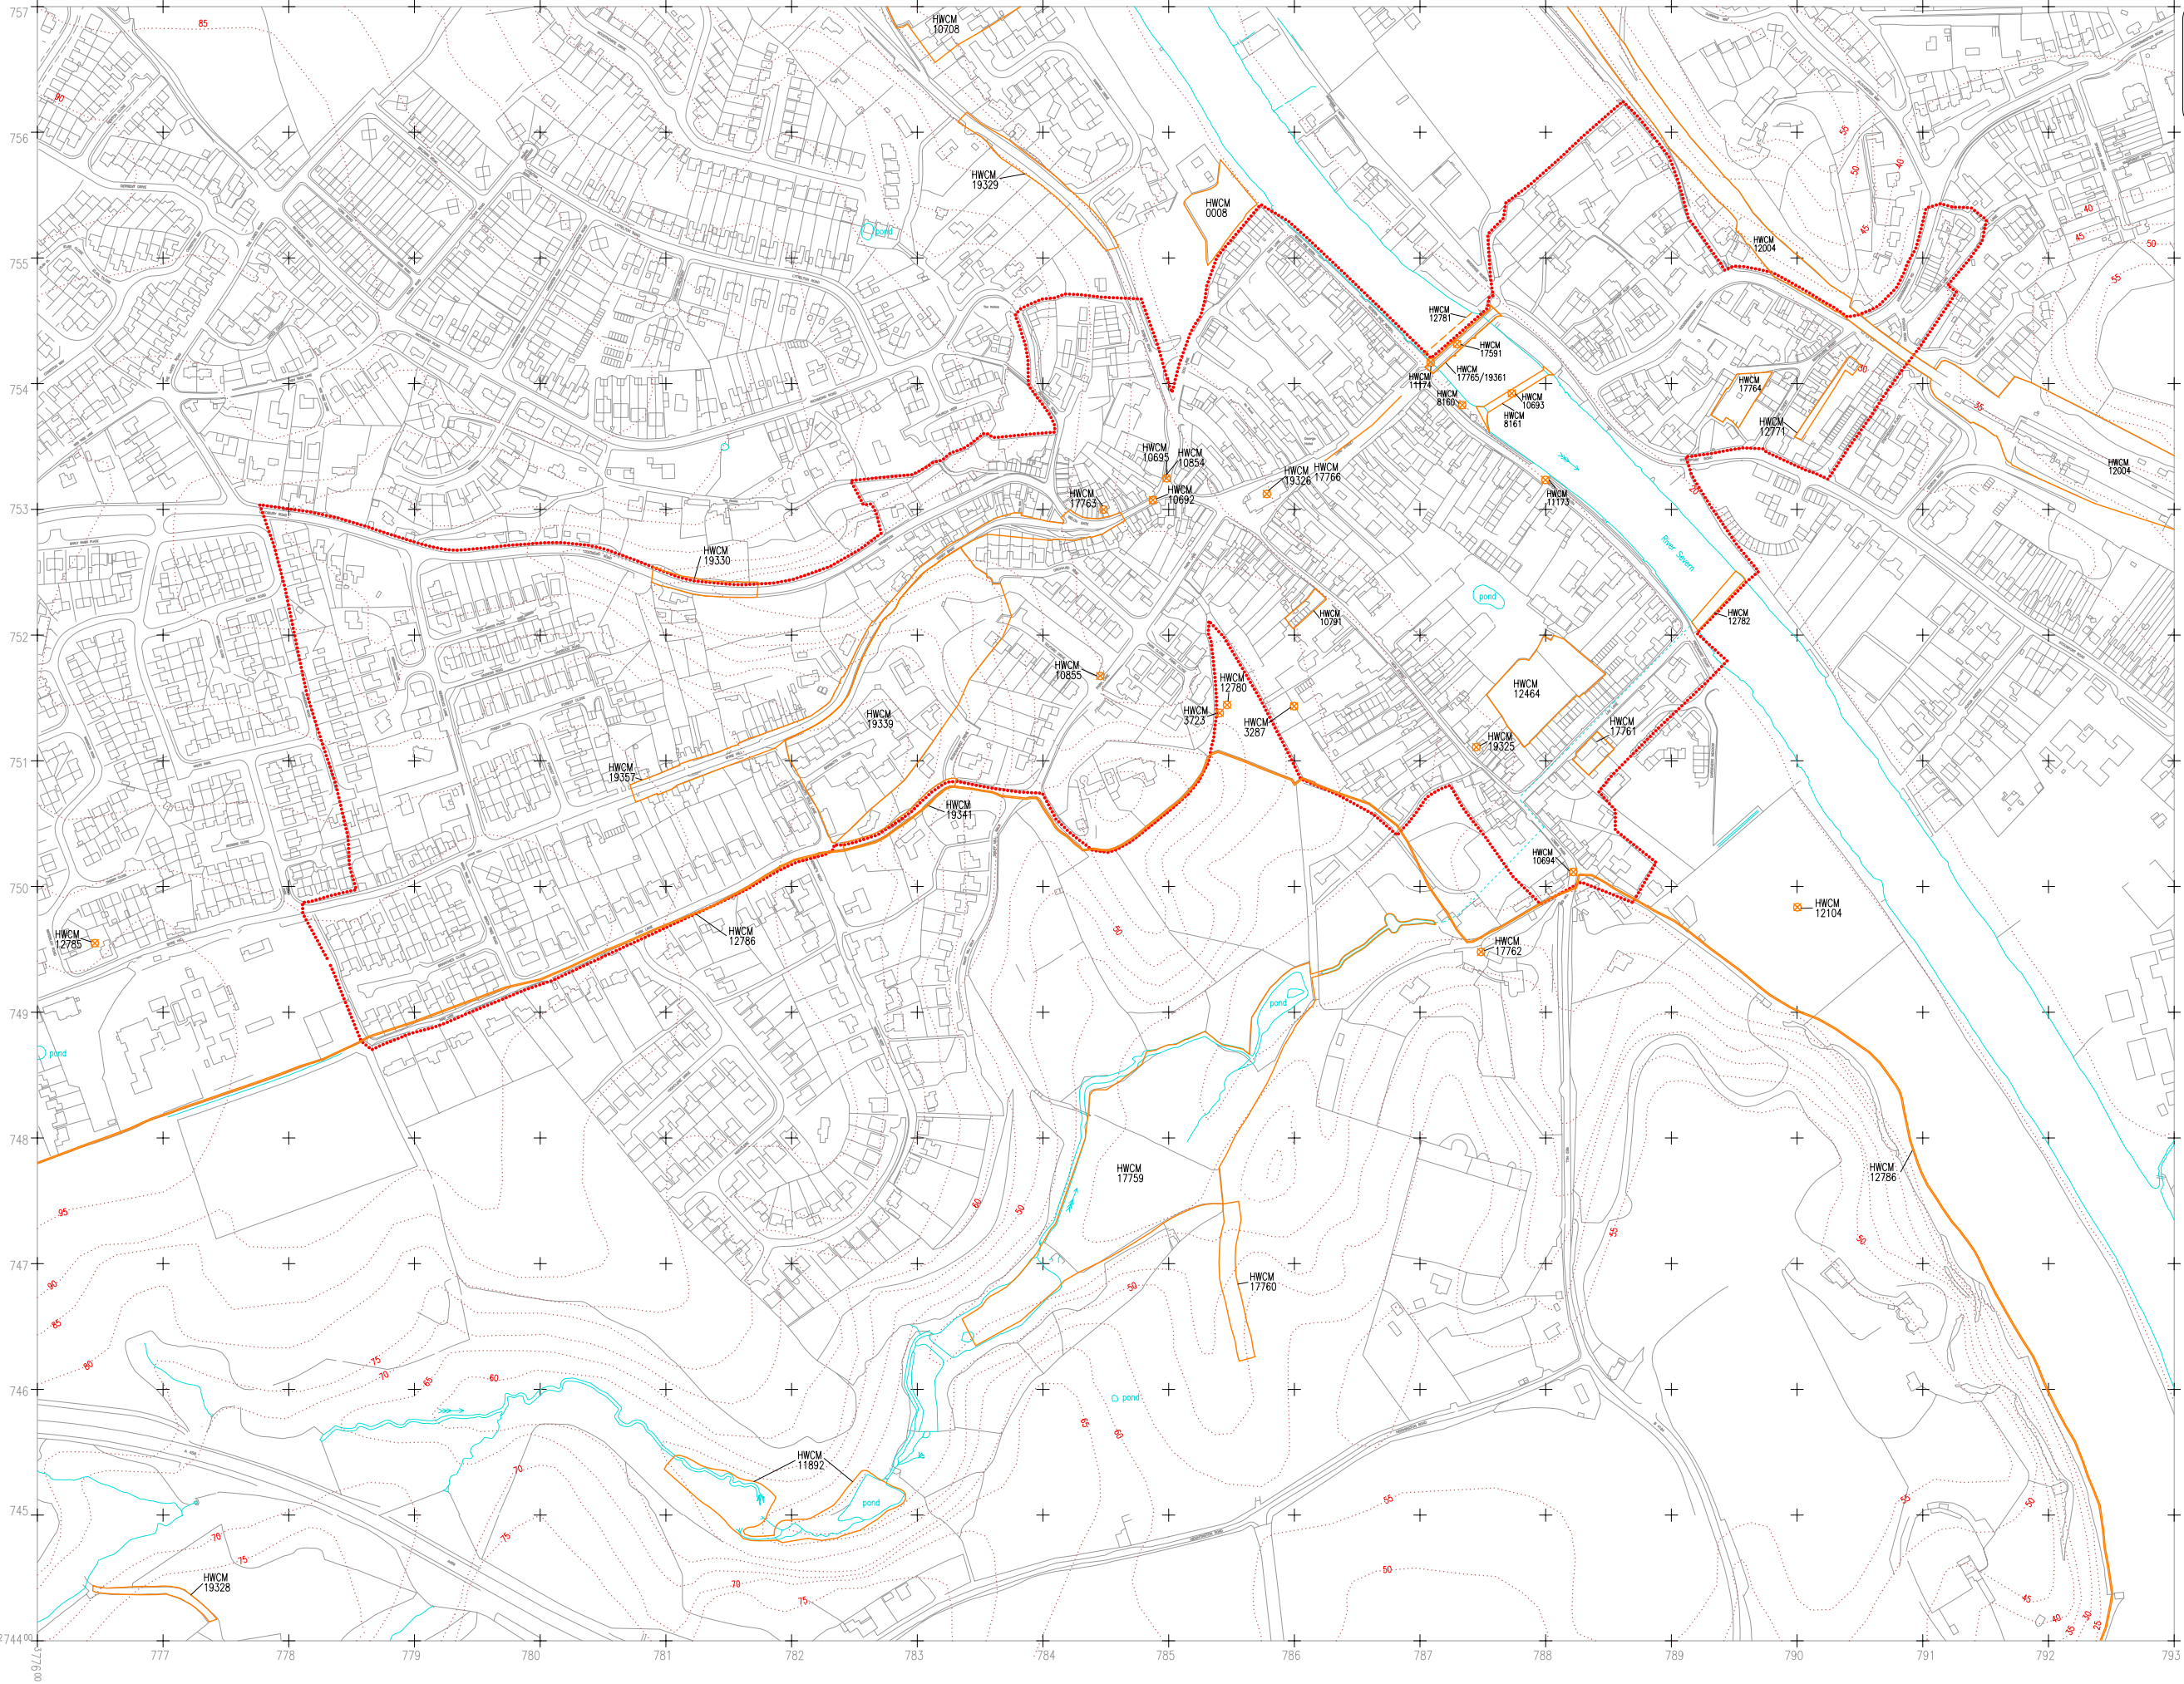

- KEY:**
-  Archaeological Sites (area)
  -  Archaeological Sites (point)
  -  Urban Area

Based upon the 1988 Ordnance Survey mapping with the permission of the Controller of Her Majesty's Stationery Office © Crown copyright. Unauthorised reproduction infringes Crown copyright and may lead to prosecution or civil proceedings Hereford and Worcester County Council, LA07666X, 1993