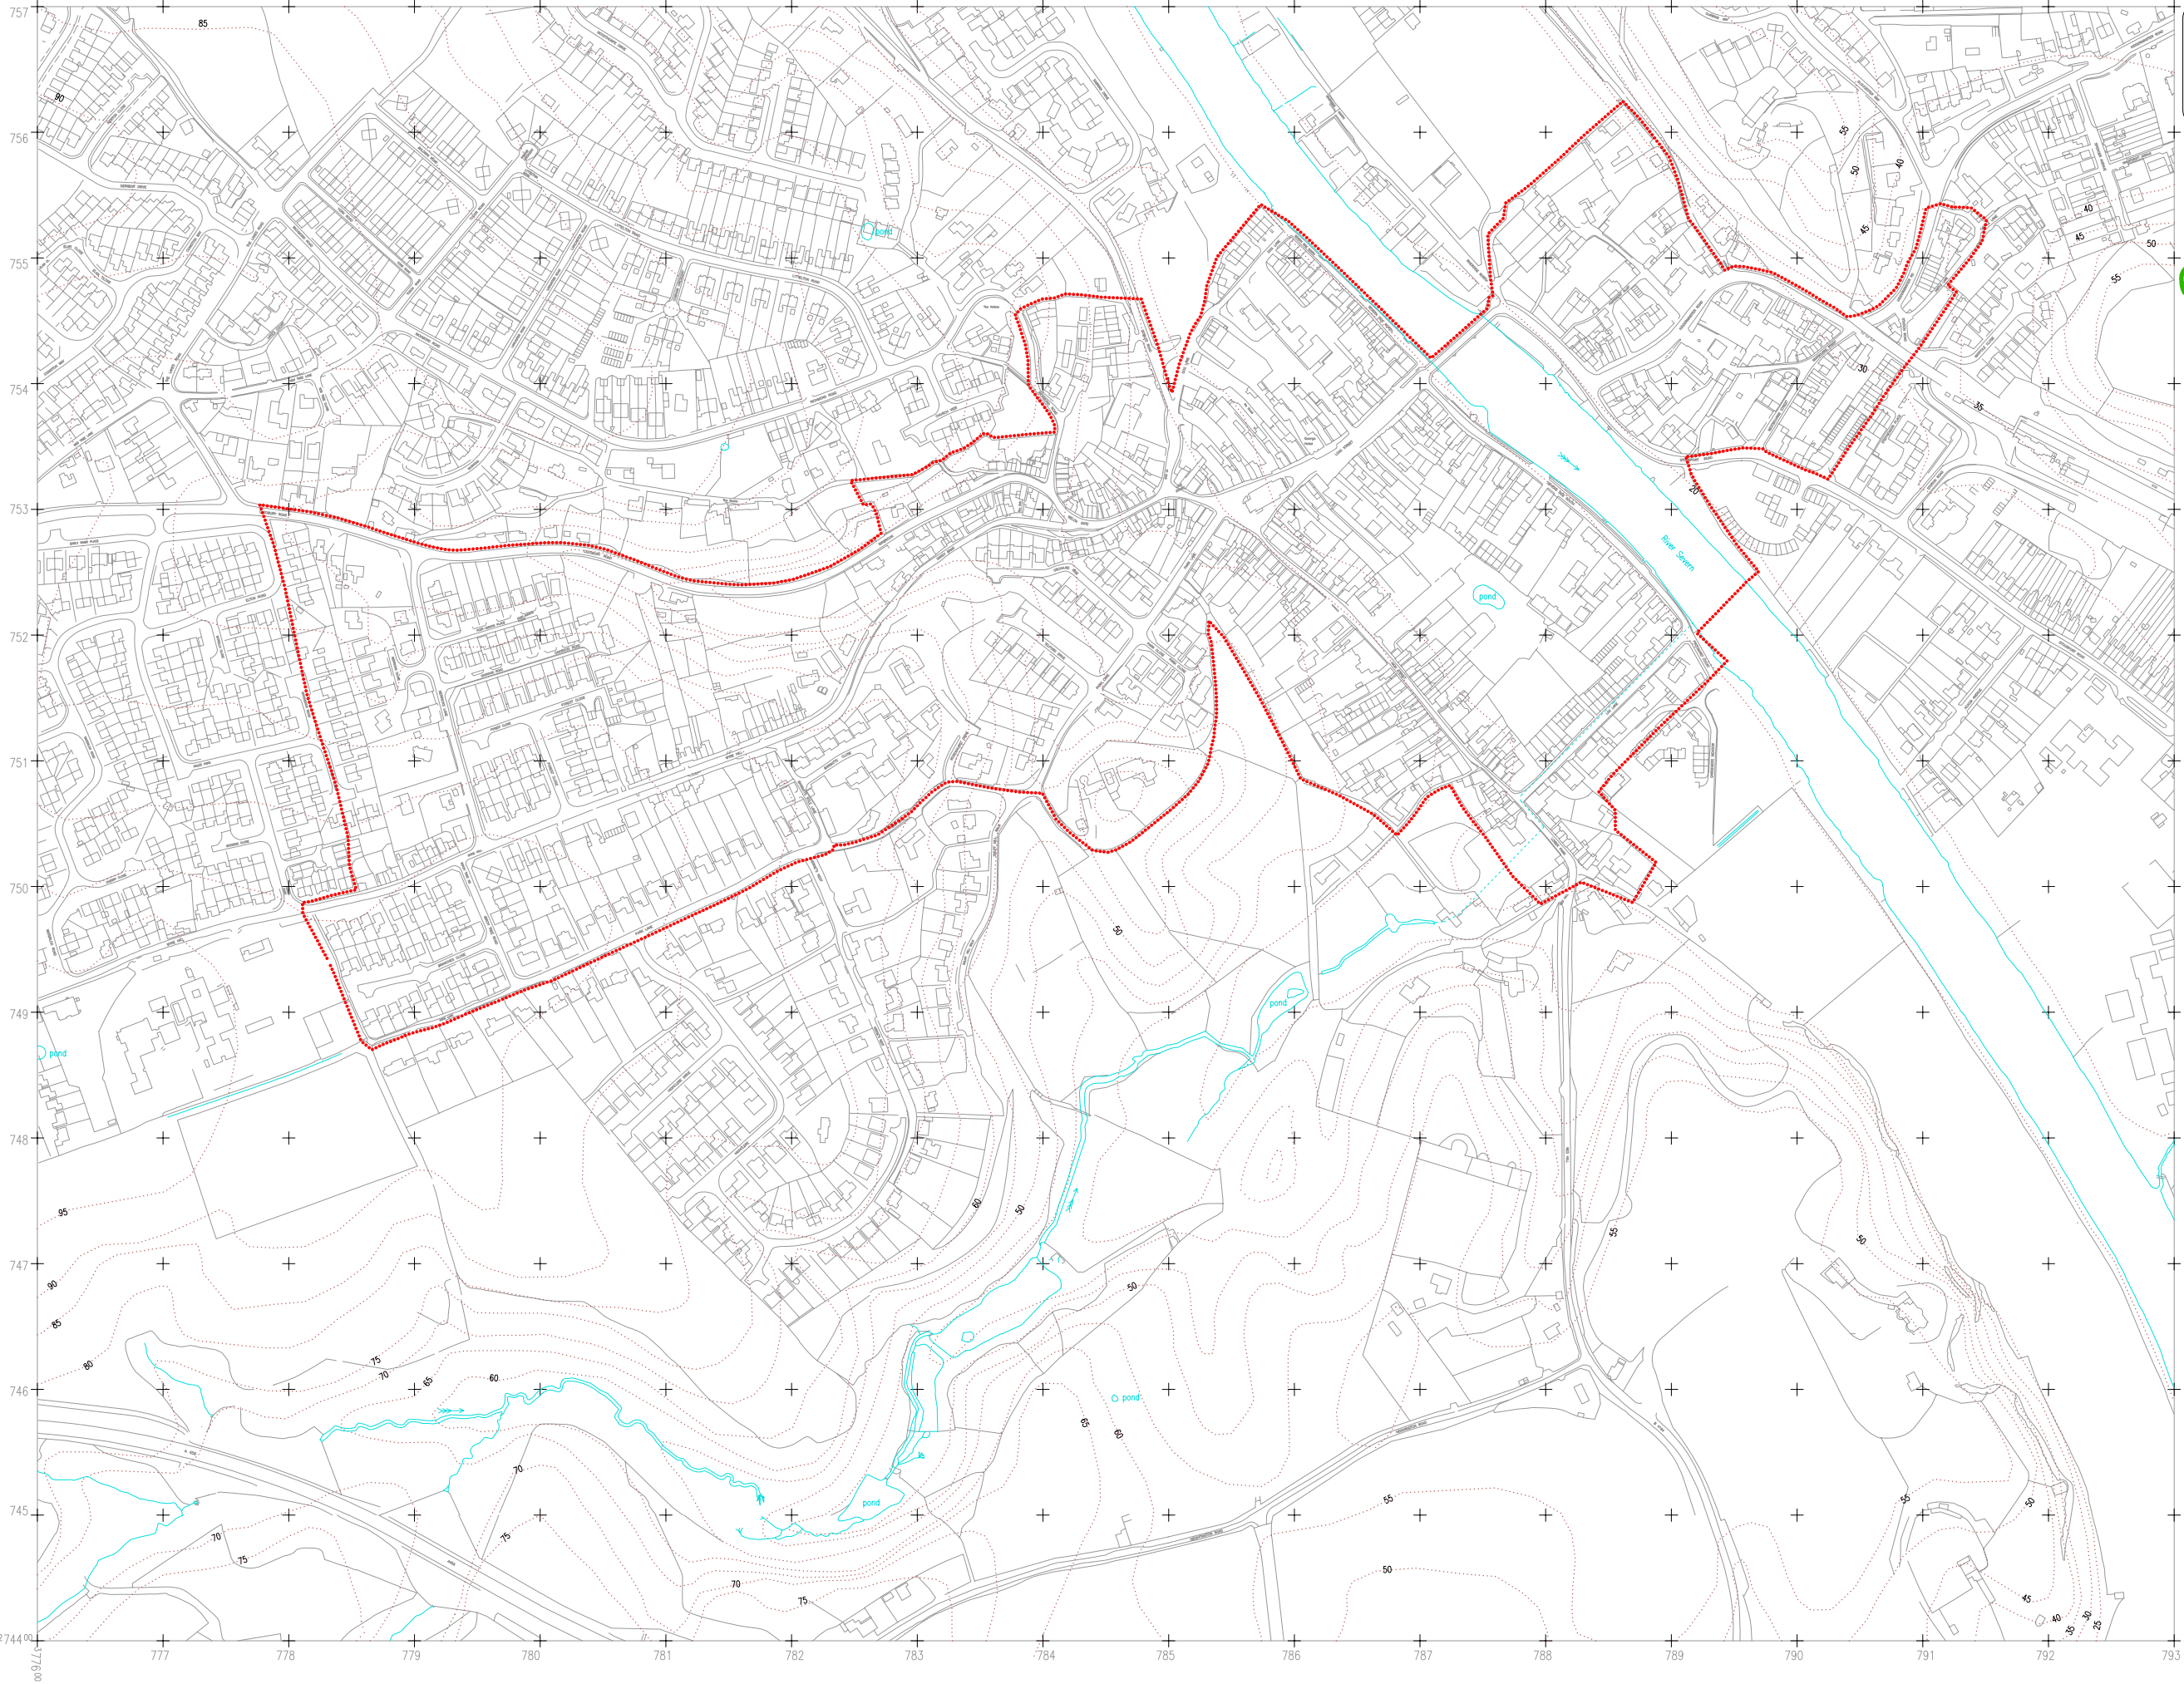

KEY:

- Here&Worc
  **** Scheduled Ancient
  Monuments
- Urban Area