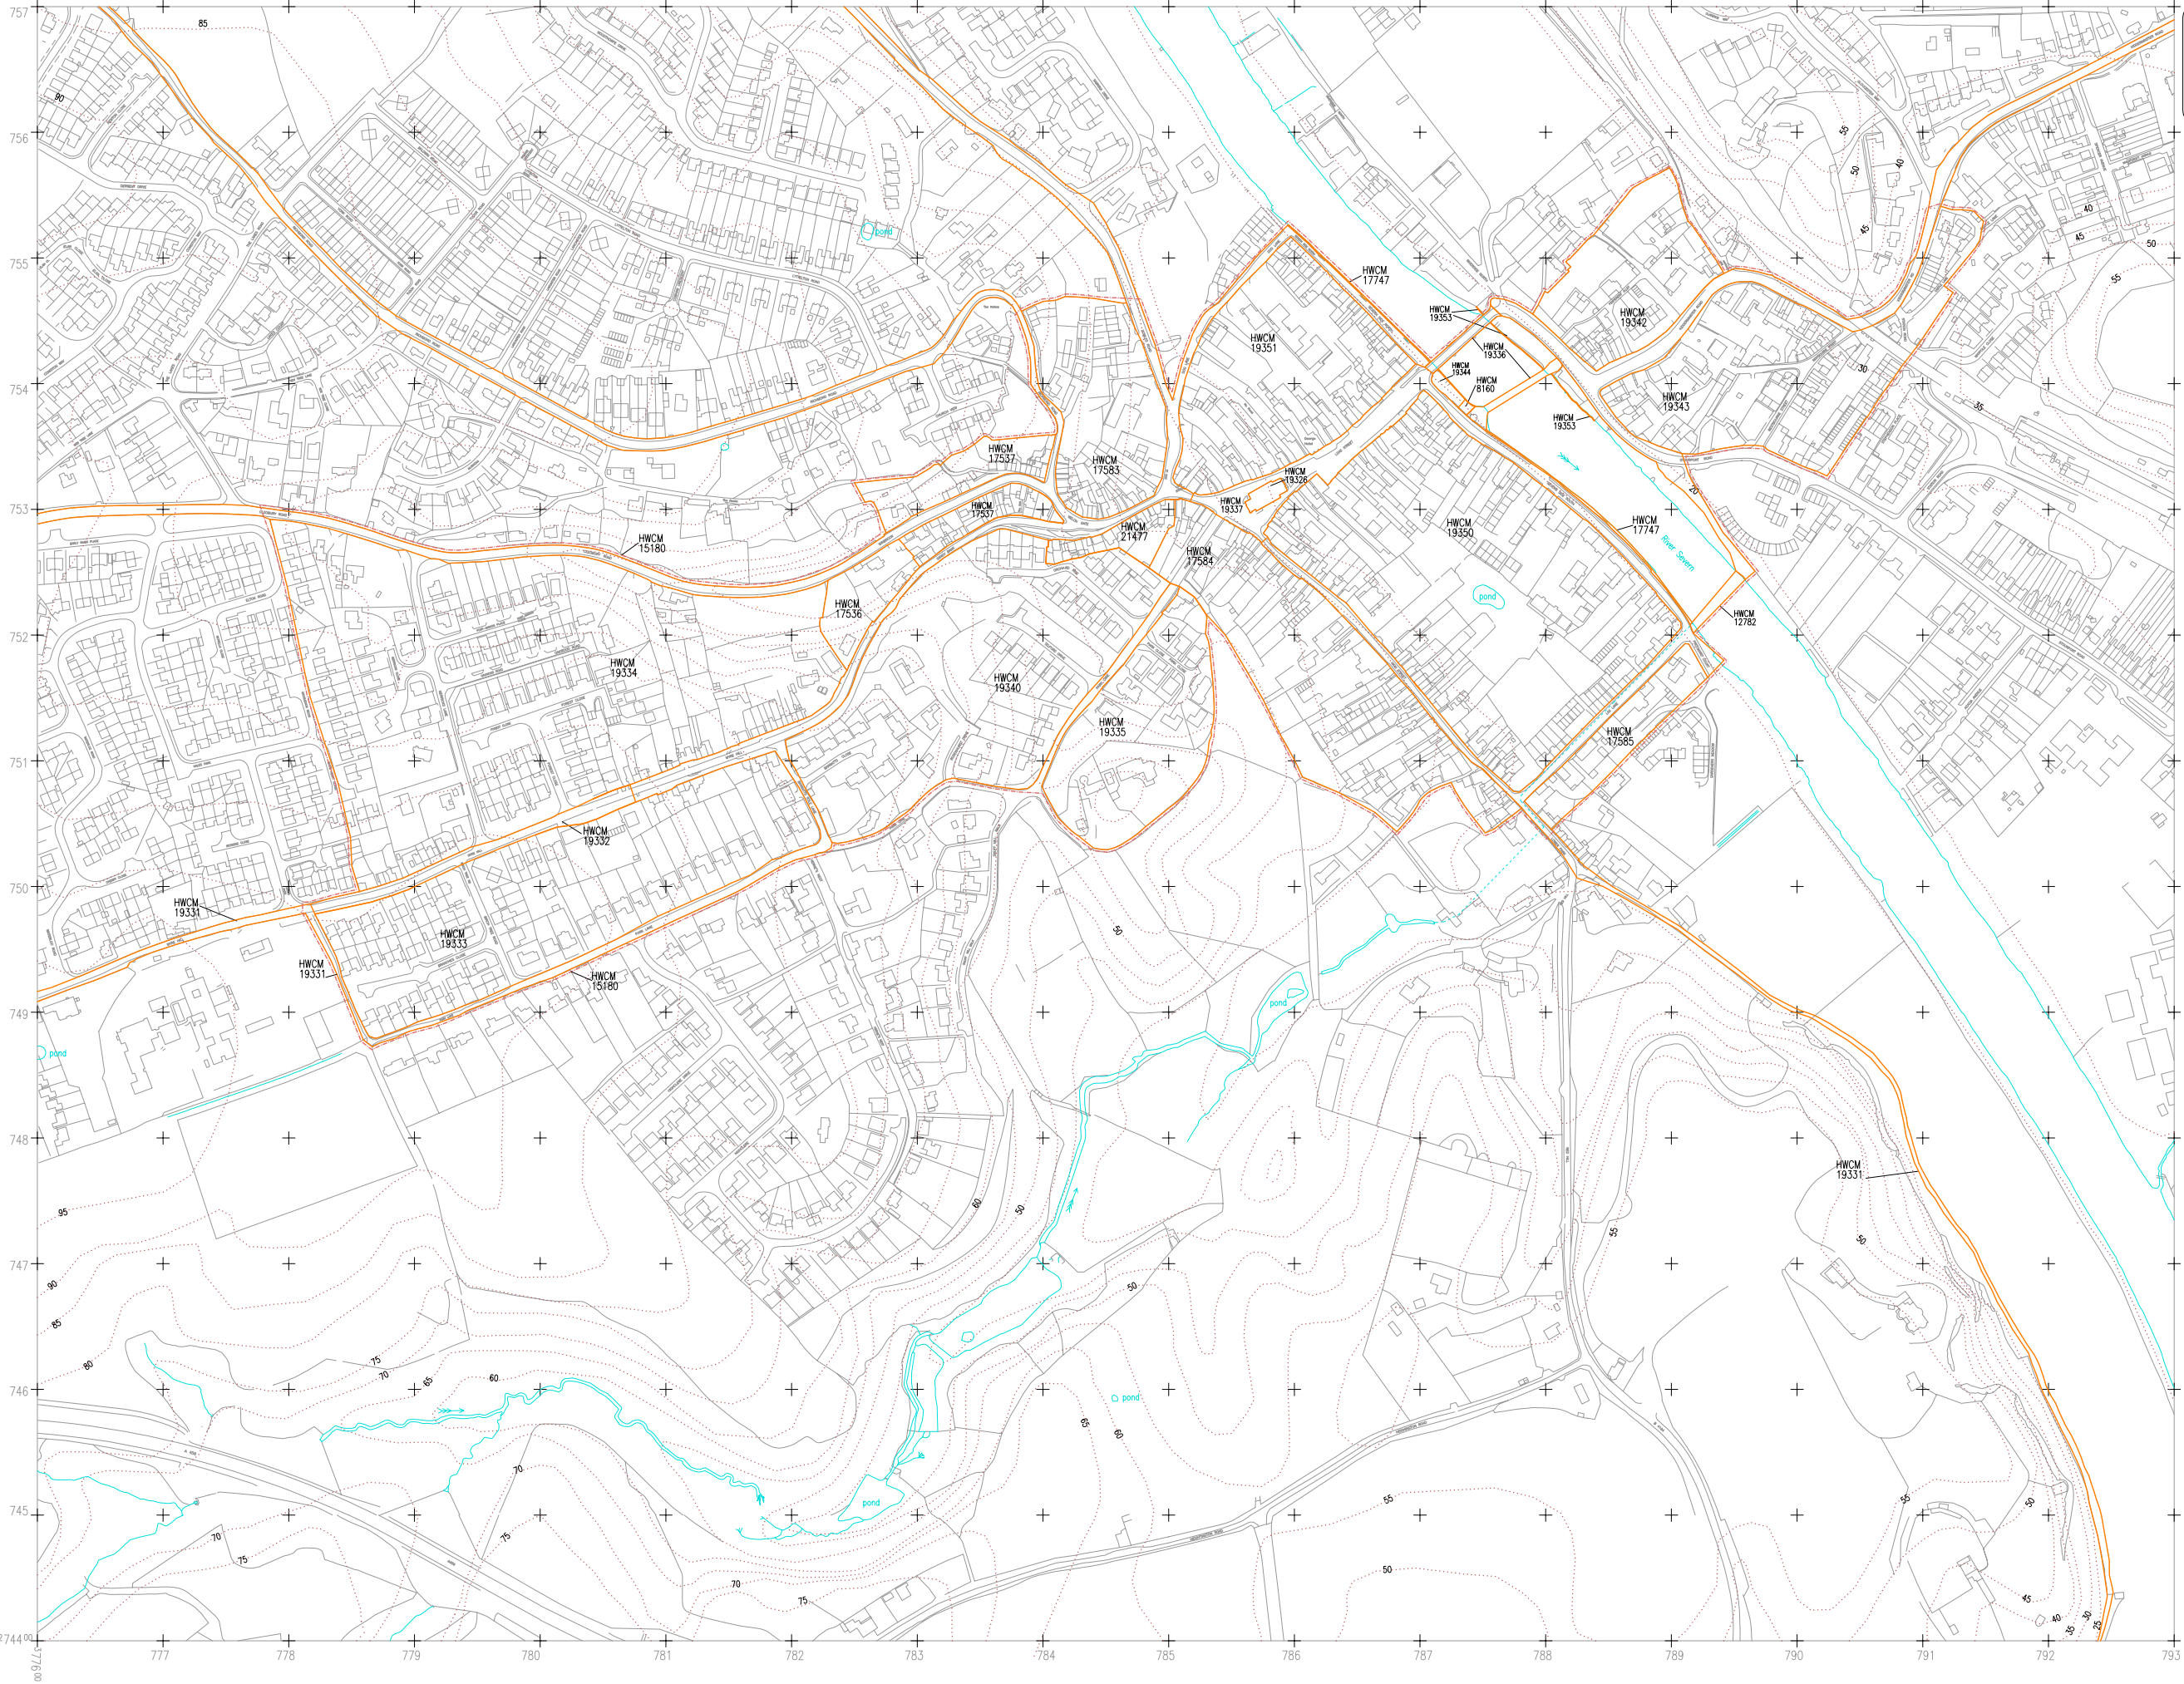

KEY:

- Medieval Urban Component
- Medieval Urban Form