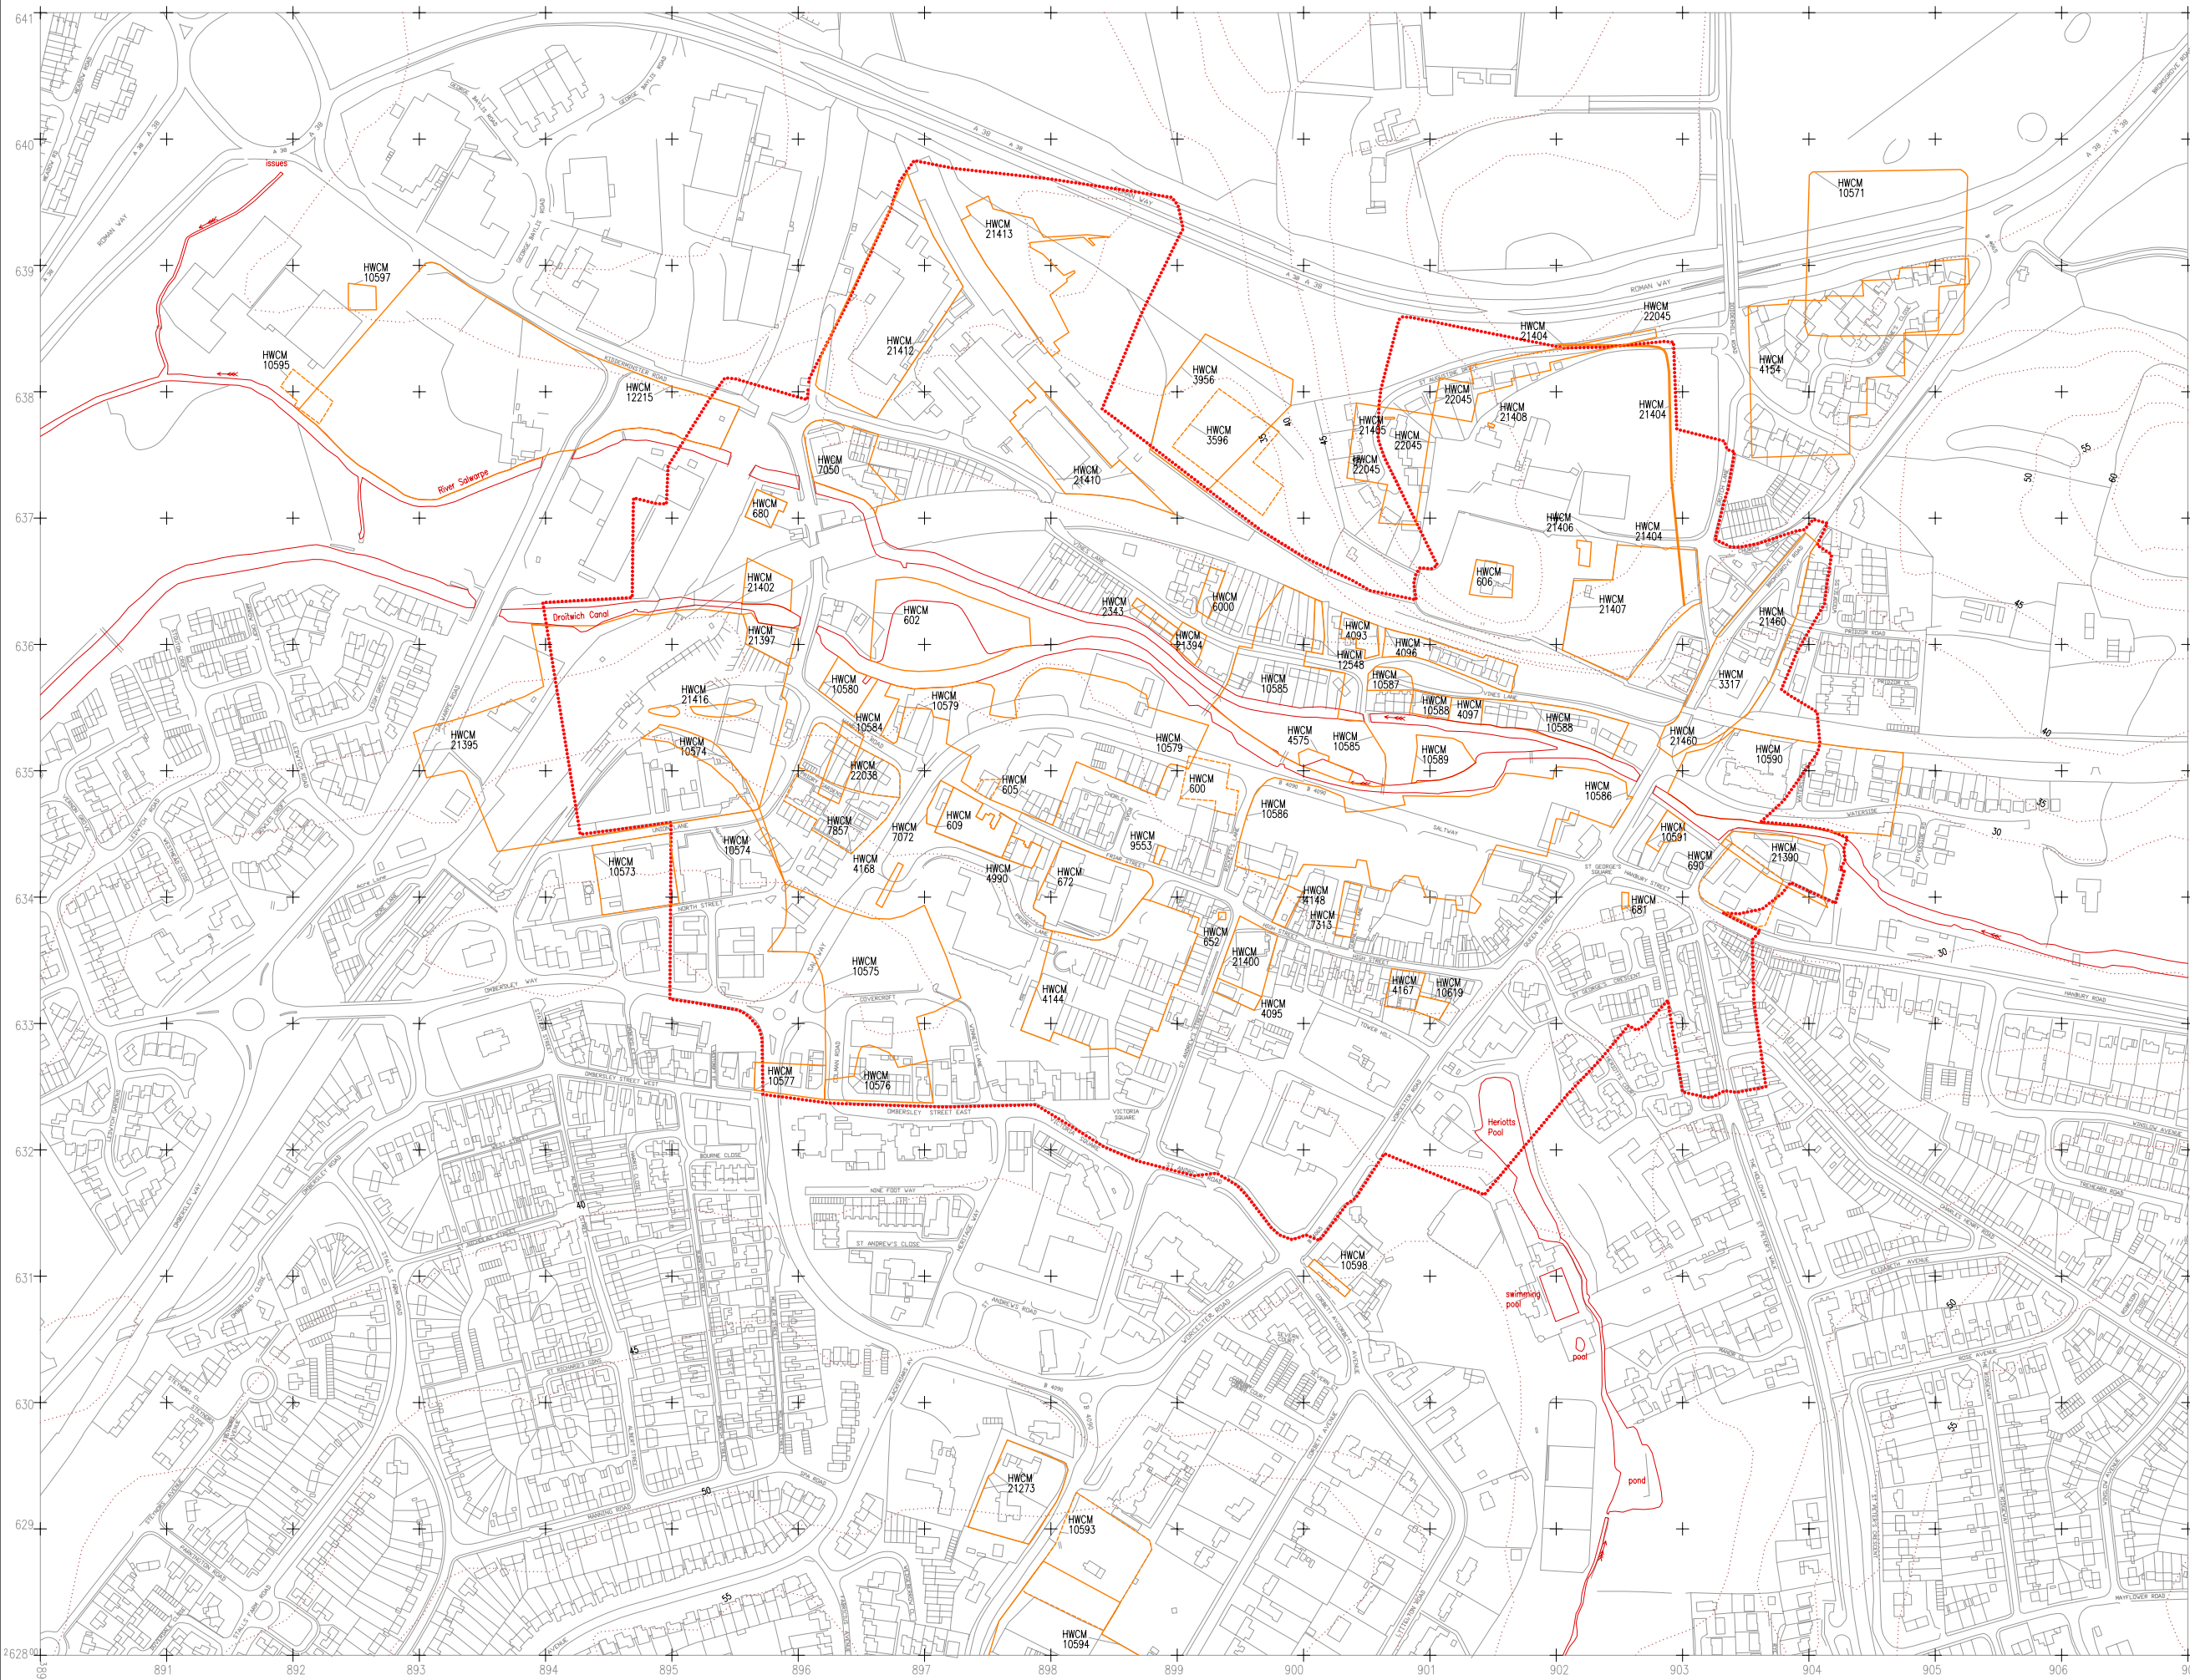

**The
Central Marches
Historic Towns Survey**

County Archaeological Service
Hereford & Worcester
County Council

**Droitwich
Hereford & Worcester**

Archaeological Remains
and urban area
1:5000
date: 1996 LT/CMH/SJW

KEY:

- Archaeological Sites (area)
- Archaeological Sites (point)
- Urban Area